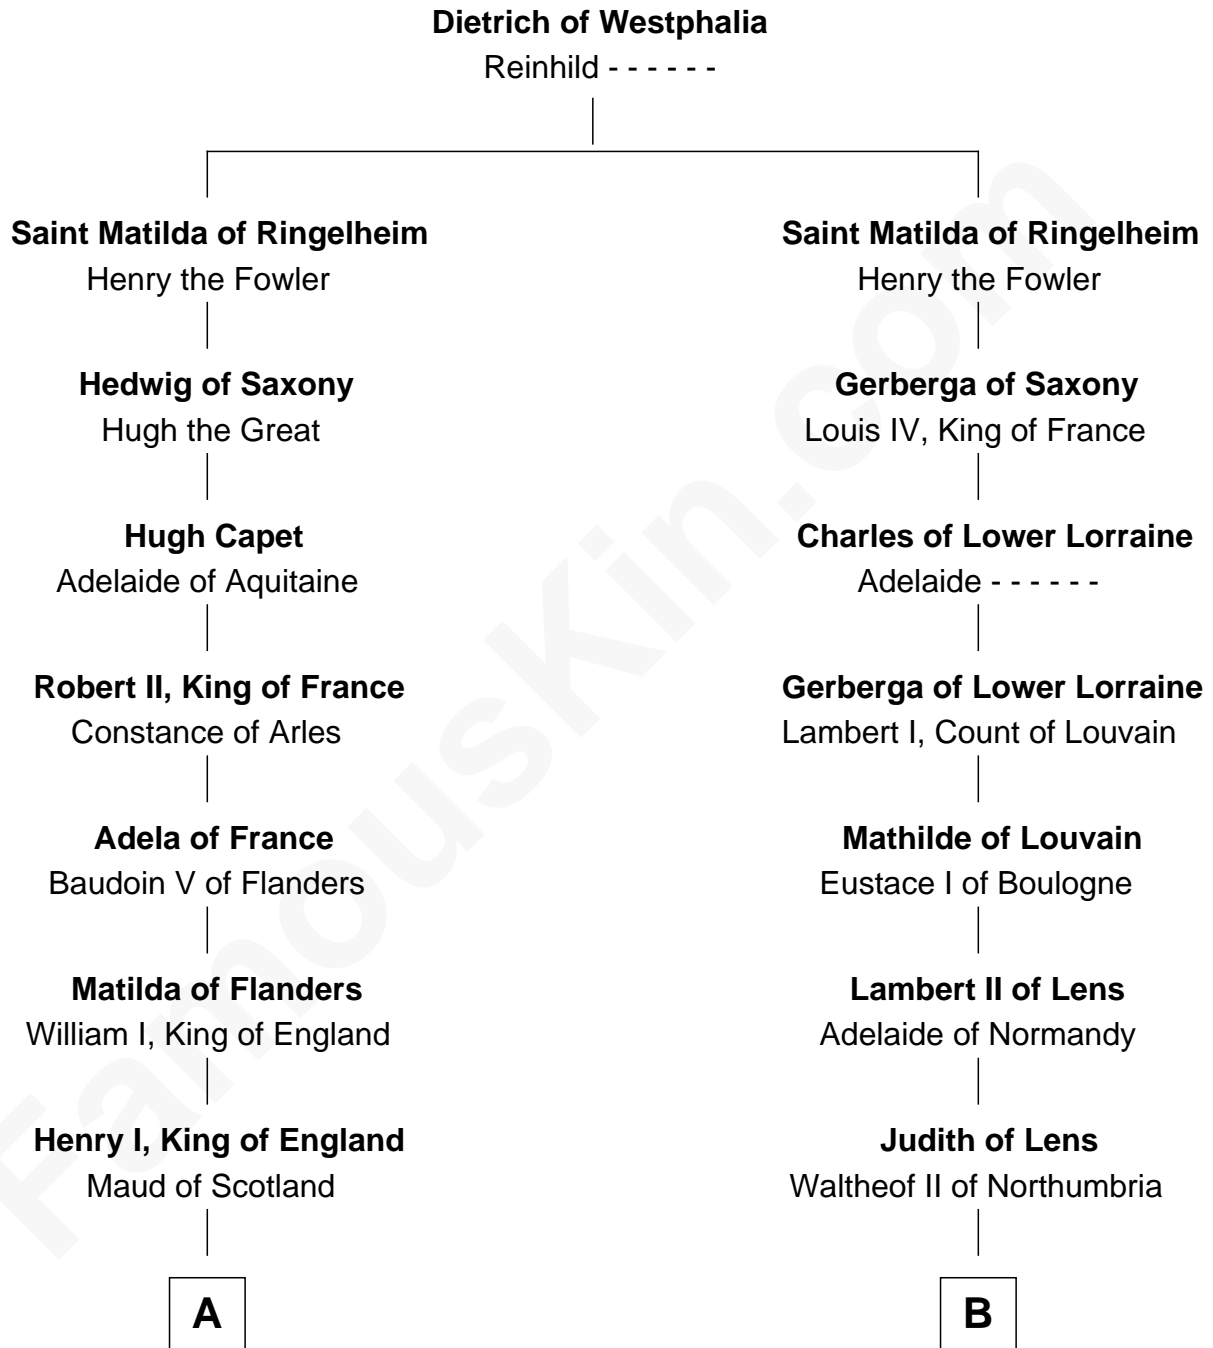

FamousKin.com

Relationship Chart of

Charles V

Holy Roman Emperor

10th cousin 10 times removed of

William de Huntingfield

Magna Carta Surety

C

—
Charles of Burgundy

Isabella of Bourbon

—
Mary of Burgundy

Maximilian I, Holy Roman Emperor

—
Philip I, King of Castile

Joanna of Castile

—
Charles V

Holy Roman Emperor