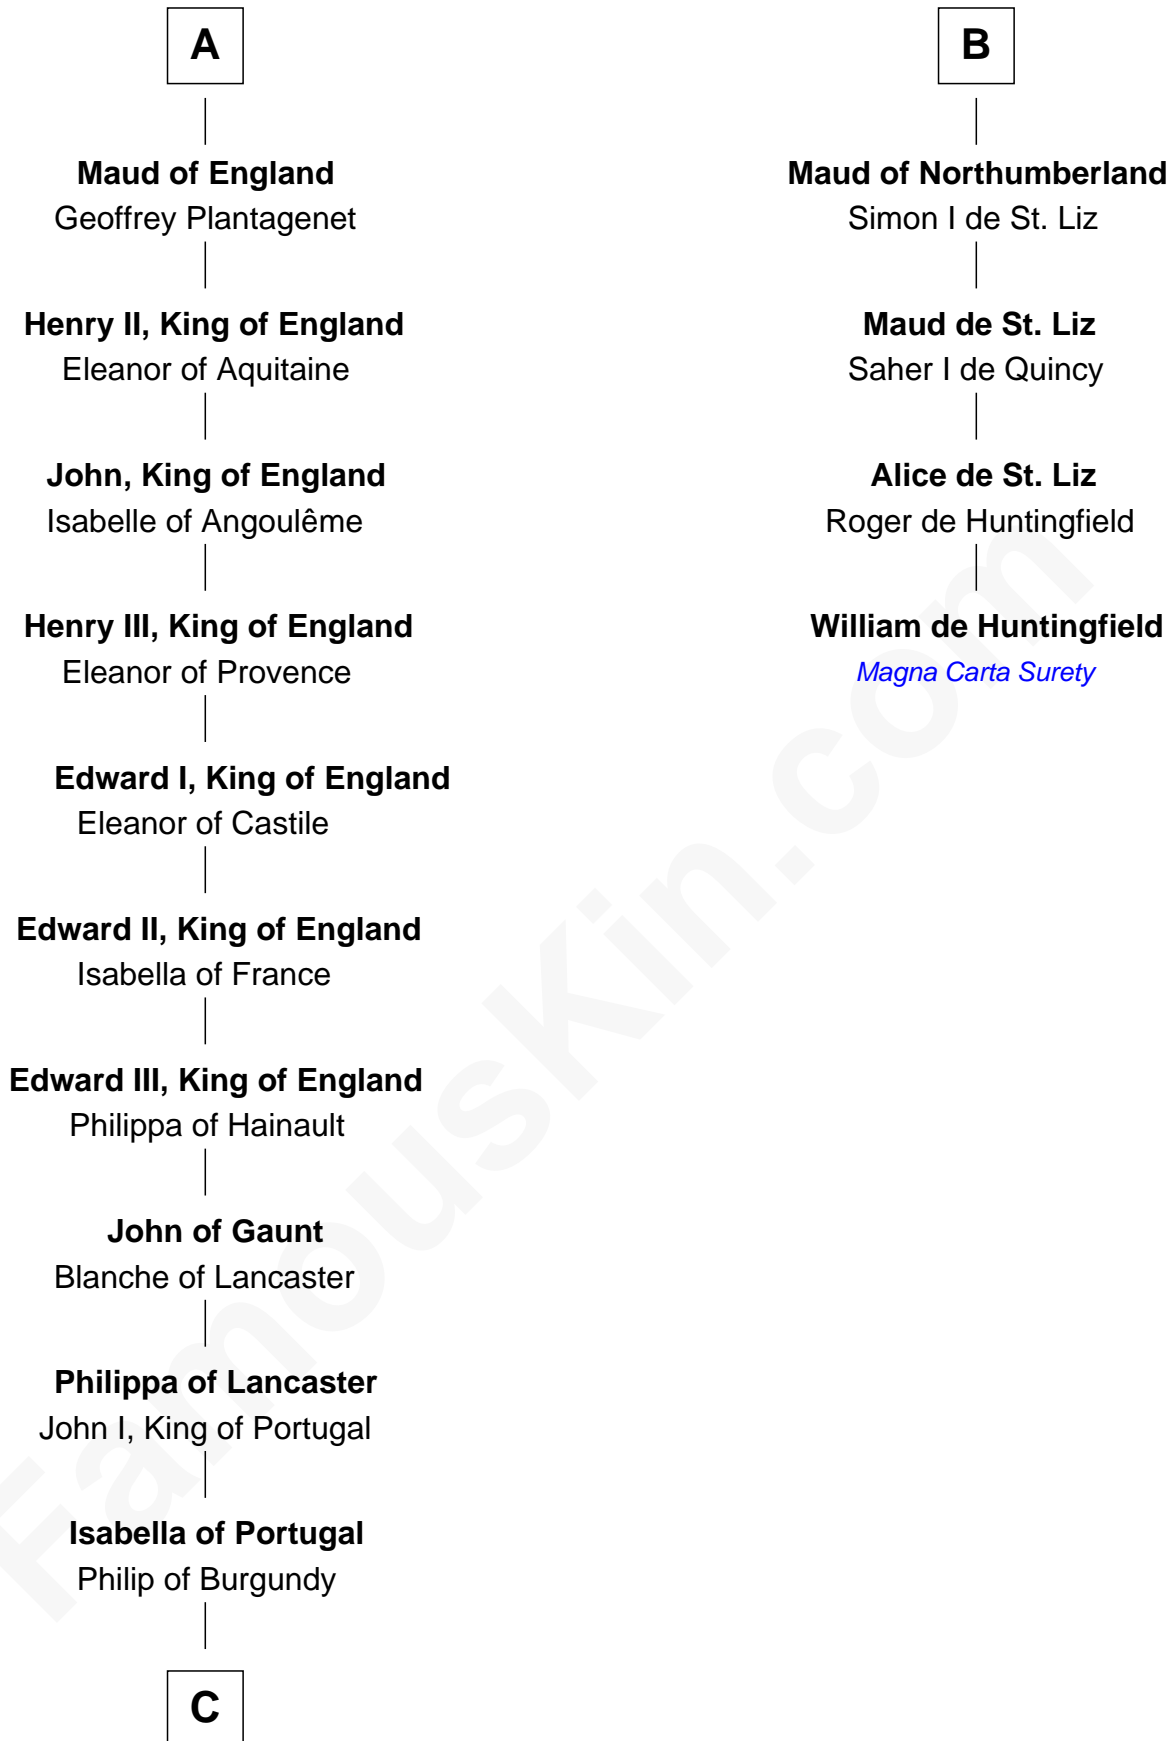

FamousKin.com

Relationship Chart of

Charles V

Holy Roman Emperor

10th cousin 10 times removed of

William de Huntingfield

Magna Carta Surety

C

—
Charles of Burgundy

Isabella of Bourbon

—
Mary of Burgundy

Maximilian I, Holy Roman Emperor

—
Philip I, King of Castile

Joanna of Castile

—
Charles V

Holy Roman Emperor