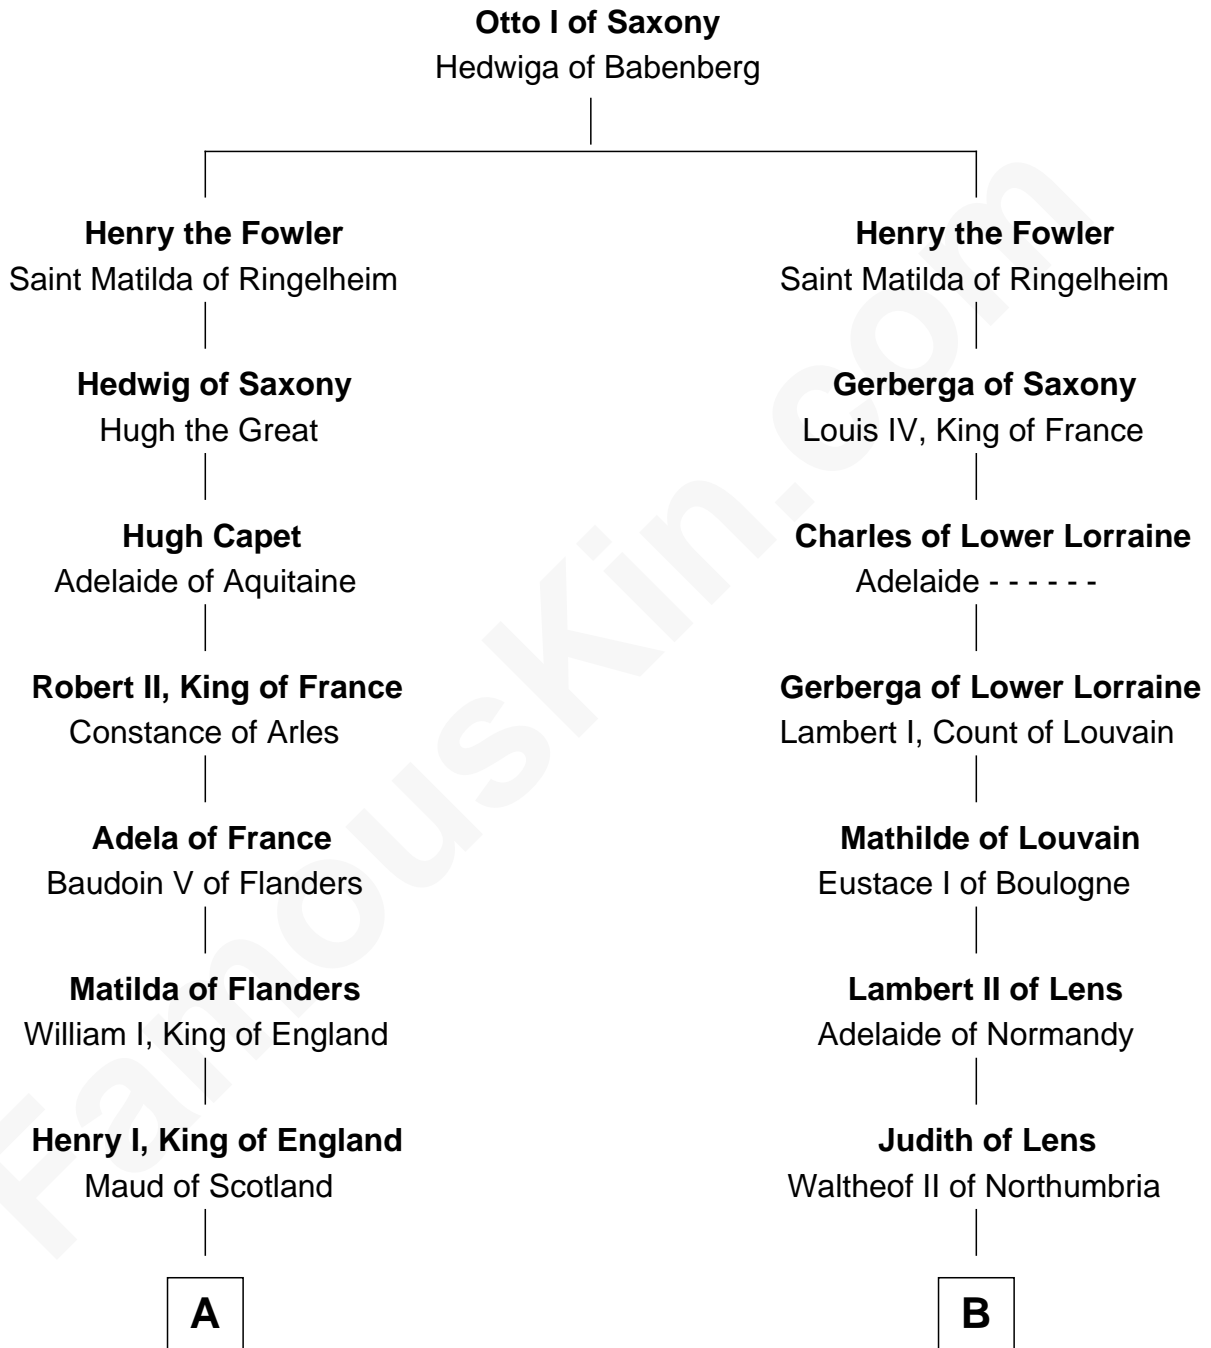

FamousKin.com

Relationship Chart of

Charles V

Holy Roman Emperor

10th cousin 10 times removed of

William de Huntingfield

Magna Carta Surety

C

—
Charles of Burgundy

Isabella of Bourbon

—
Mary of Burgundy

Maximilian I, Holy Roman Emperor

—
Philip I, King of Castile

Joanna of Castile

—
Charles V

Holy Roman Emperor