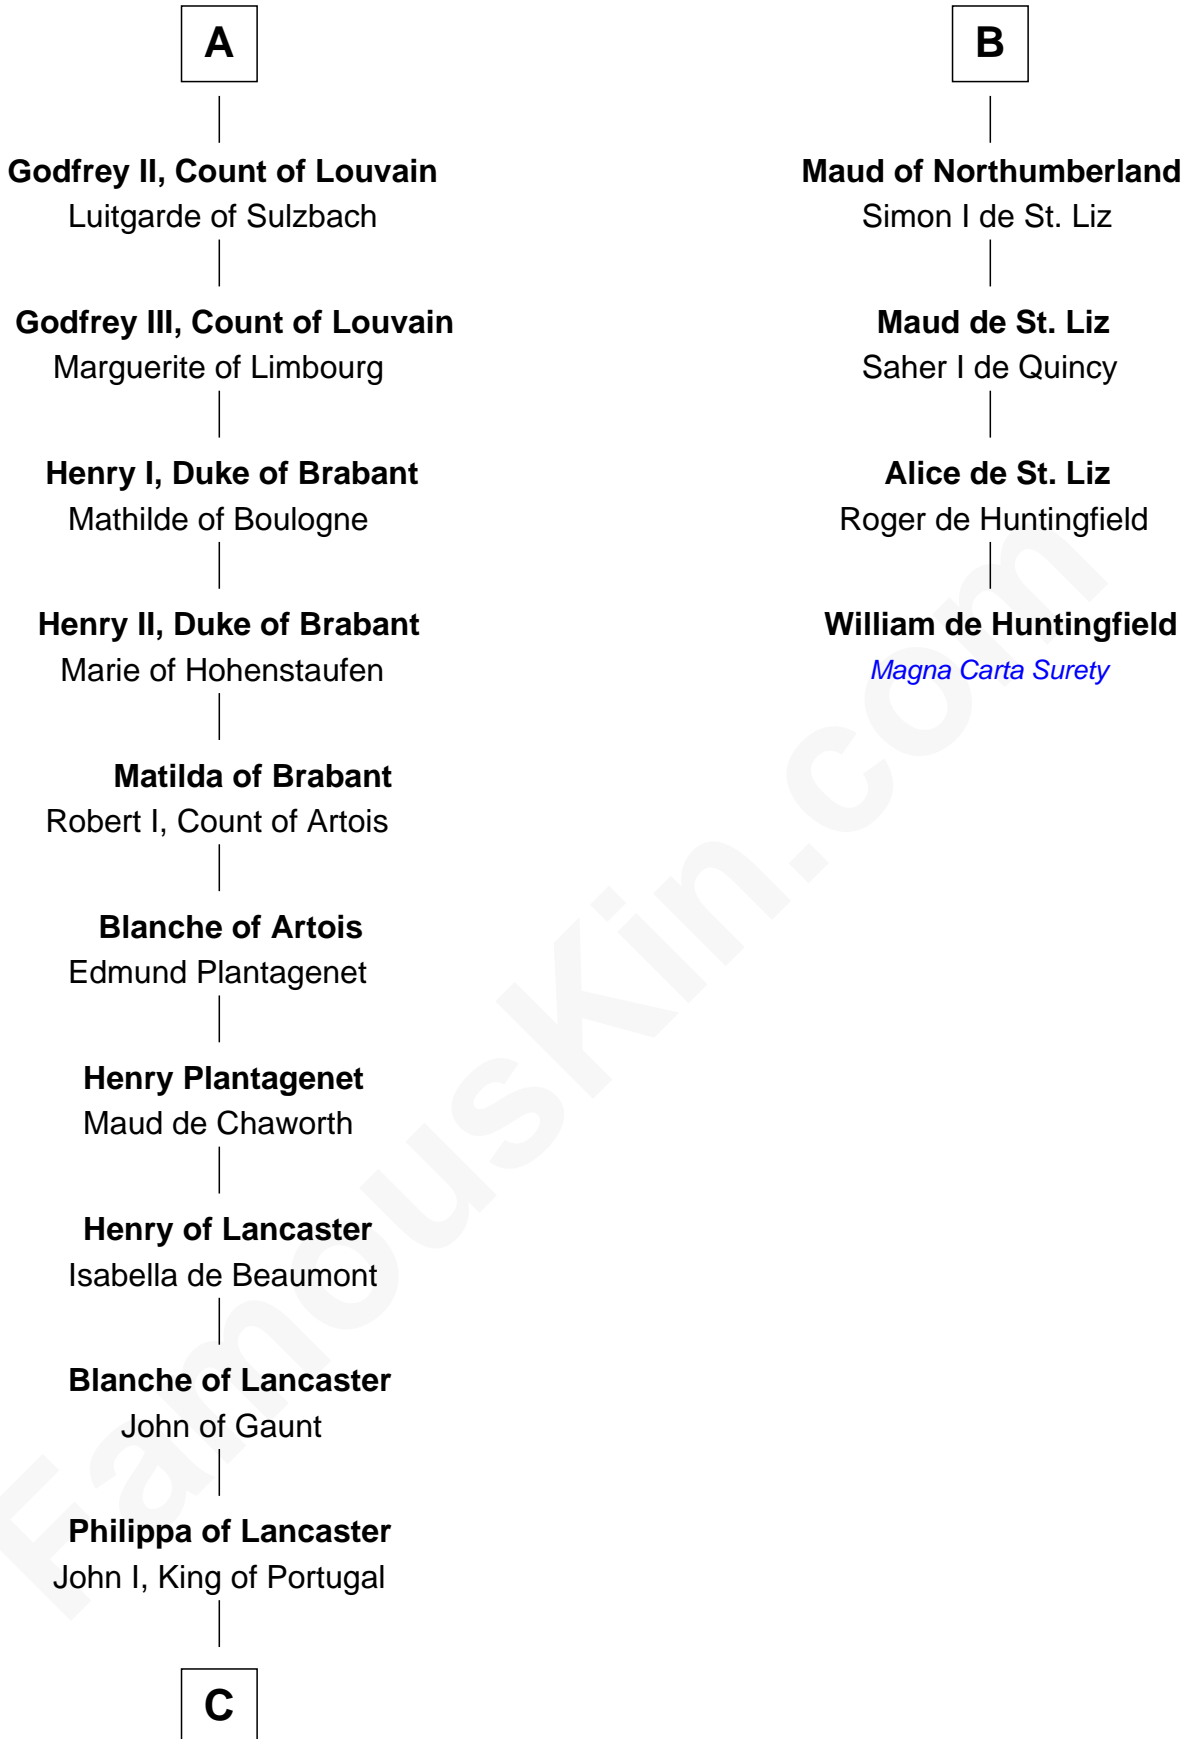

## Relationship Chart of

### Charles V

*Holy Roman Emperor*

10th cousin 11 times removed of

**William de Huntingfield**

*Magna Carta Surety*

FamousKin.com