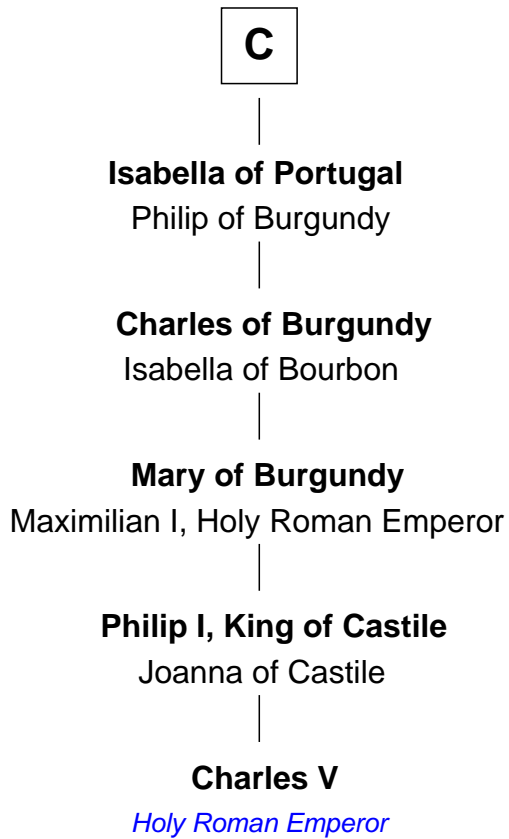

## Relationship Chart of

### Charles V

*Holy Roman Emperor*

10th cousin 11 times removed of

**William de Huntingfield**

*Magna Carta Surety*

FamousKin.com