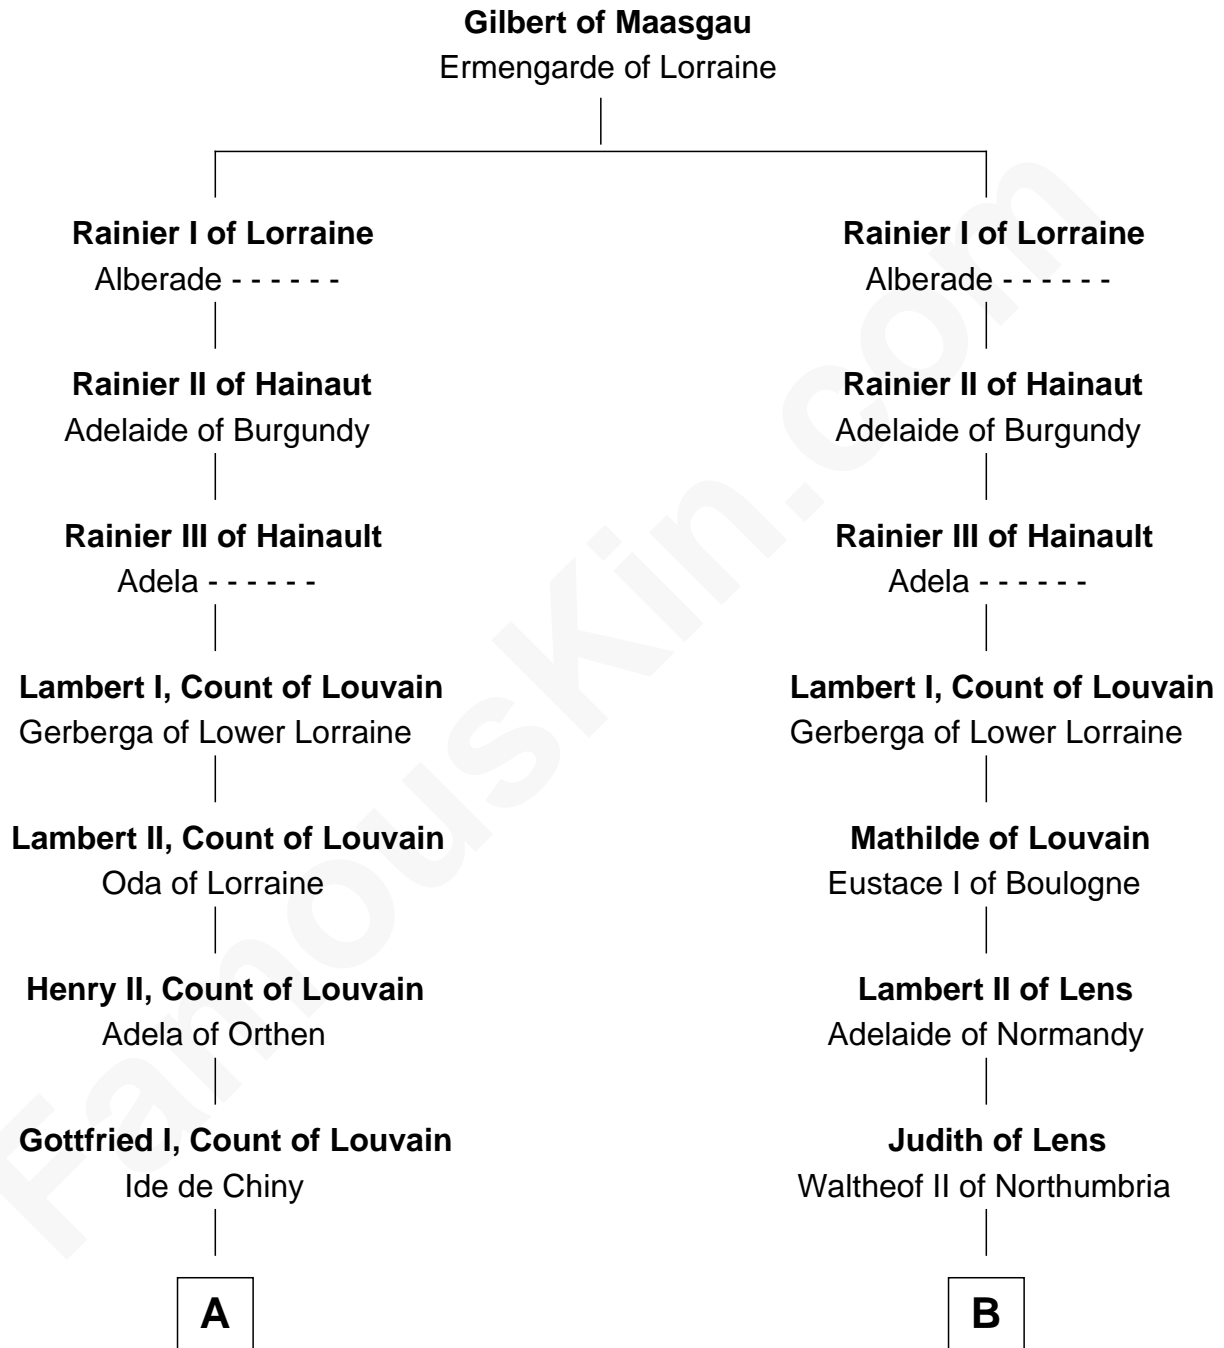

# FamousKin.com

## Relationship Chart of

### Charles V

*Holy Roman Emperor*

10th cousin 11 times removed of

**William de Huntingfield**

*Magna Carta Surety*

FamousKin.com