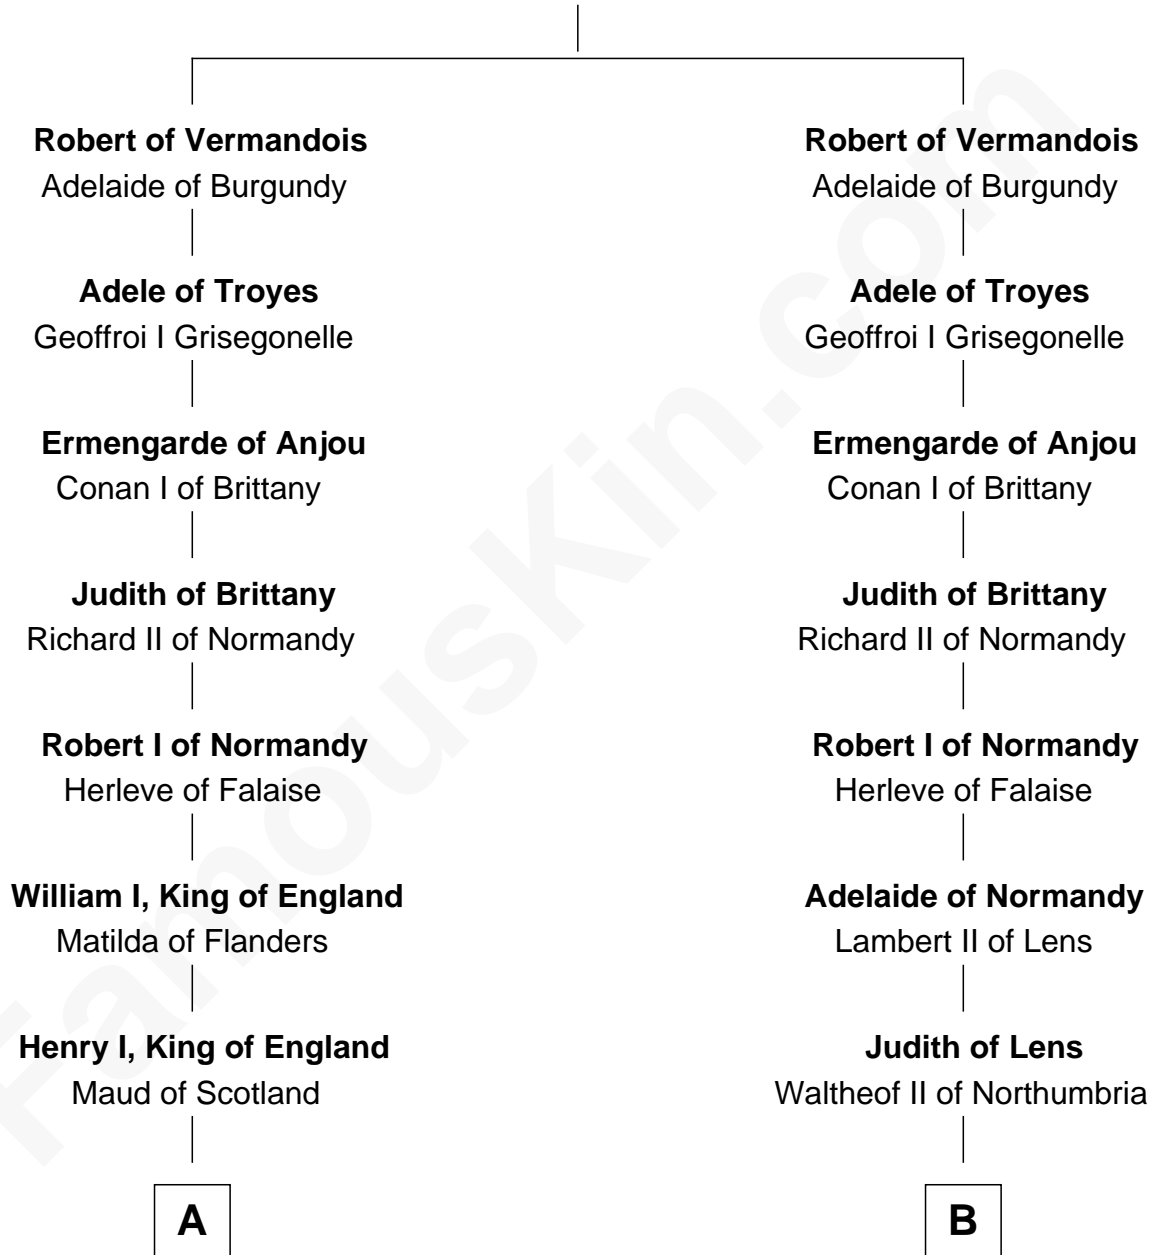

FamousKin.com

Relationship Chart of

Charles V

Holy Roman Emperor

10th cousin 10 times removed of

William de Huntingfield

Magna Carta Surety

Herbert II of Vermandois

Liegarde of France

C

—
Charles of Burgundy

Isabella of Bourbon

—
Mary of Burgundy

Maximilian I, Holy Roman Emperor

—
Philip I, King of Castile

Joanna of Castile

—
Charles V

Holy Roman Emperor

FamousKin.com