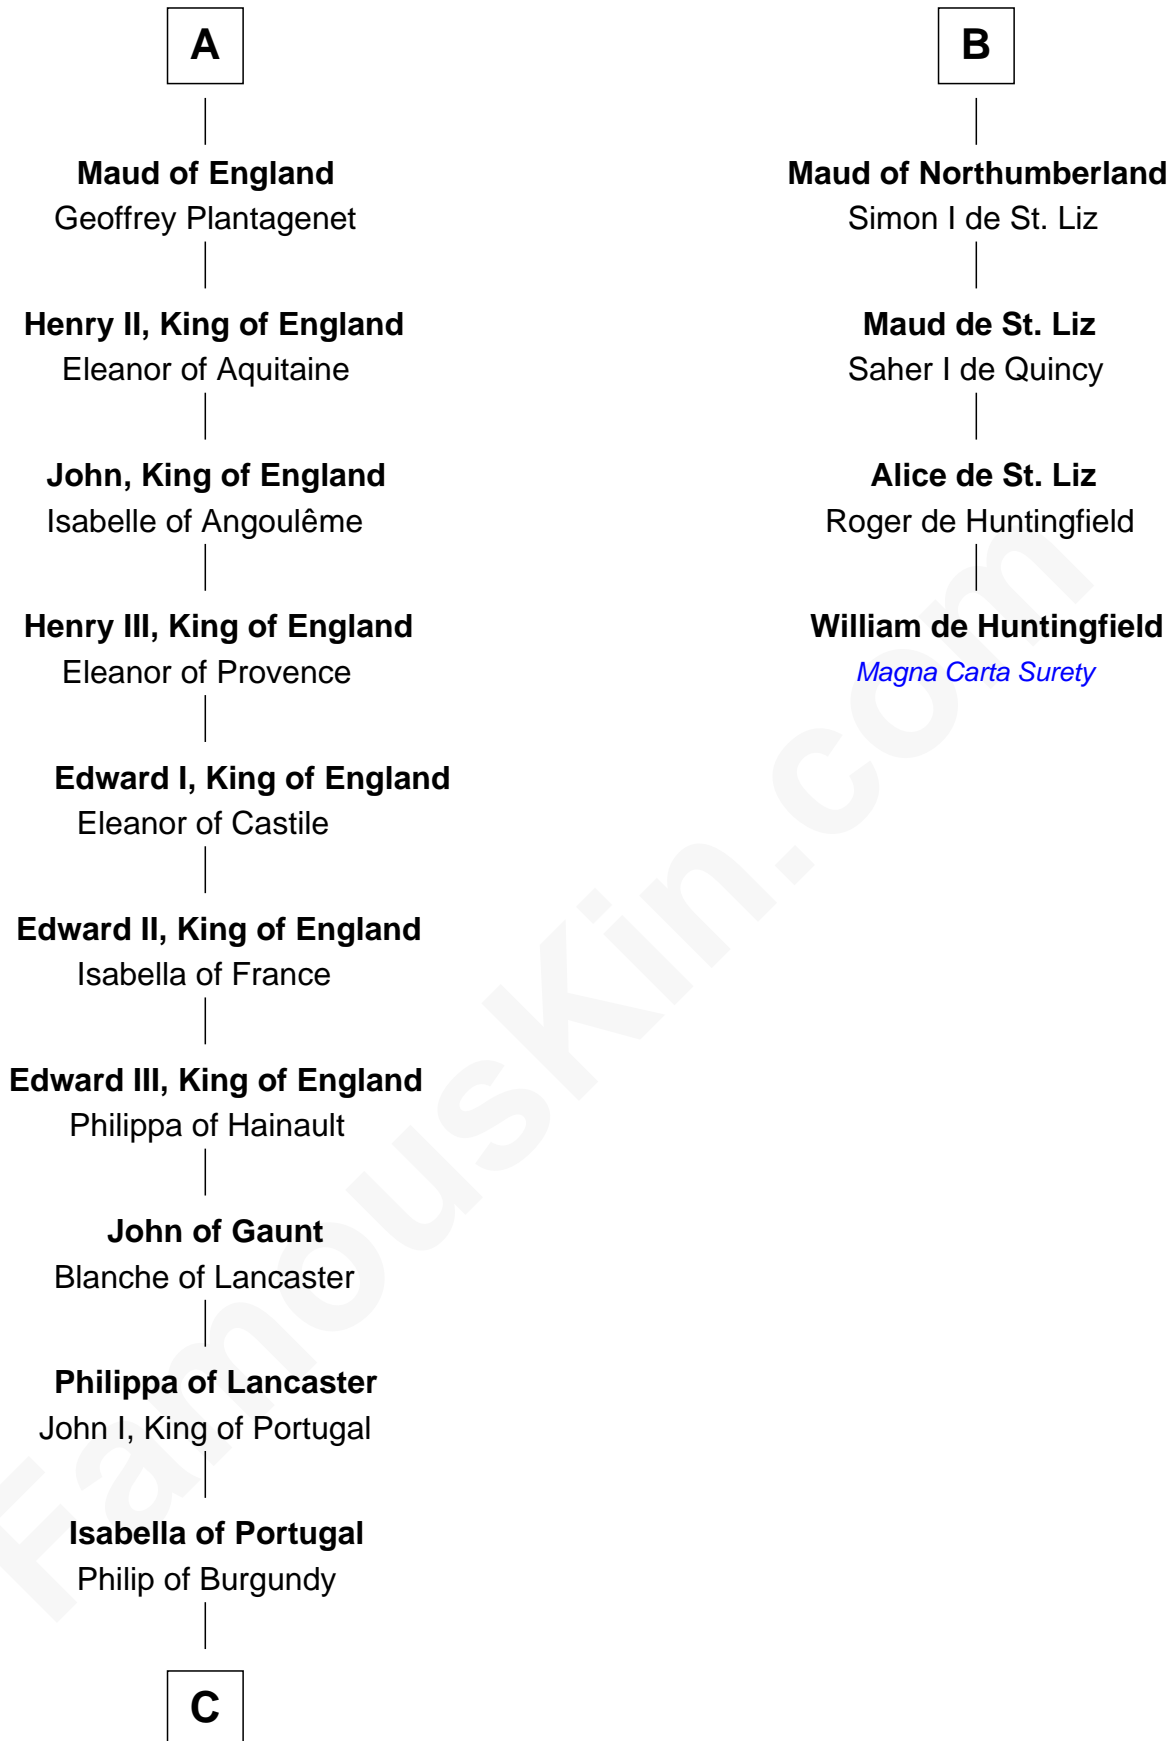

FamousKin.com

Relationship Chart of

Charles V

Holy Roman Emperor

10th cousin 10 times removed of

William de Huntingfield

Magna Carta Surety

Herbert II of Vermandois

Liegarde of France

C

—
Charles of Burgundy

Isabella of Bourbon

—
Mary of Burgundy

Maximilian I, Holy Roman Emperor

—
Philip I, King of Castile

Joanna of Castile

—
Charles V

Holy Roman Emperor

FamousKin.com