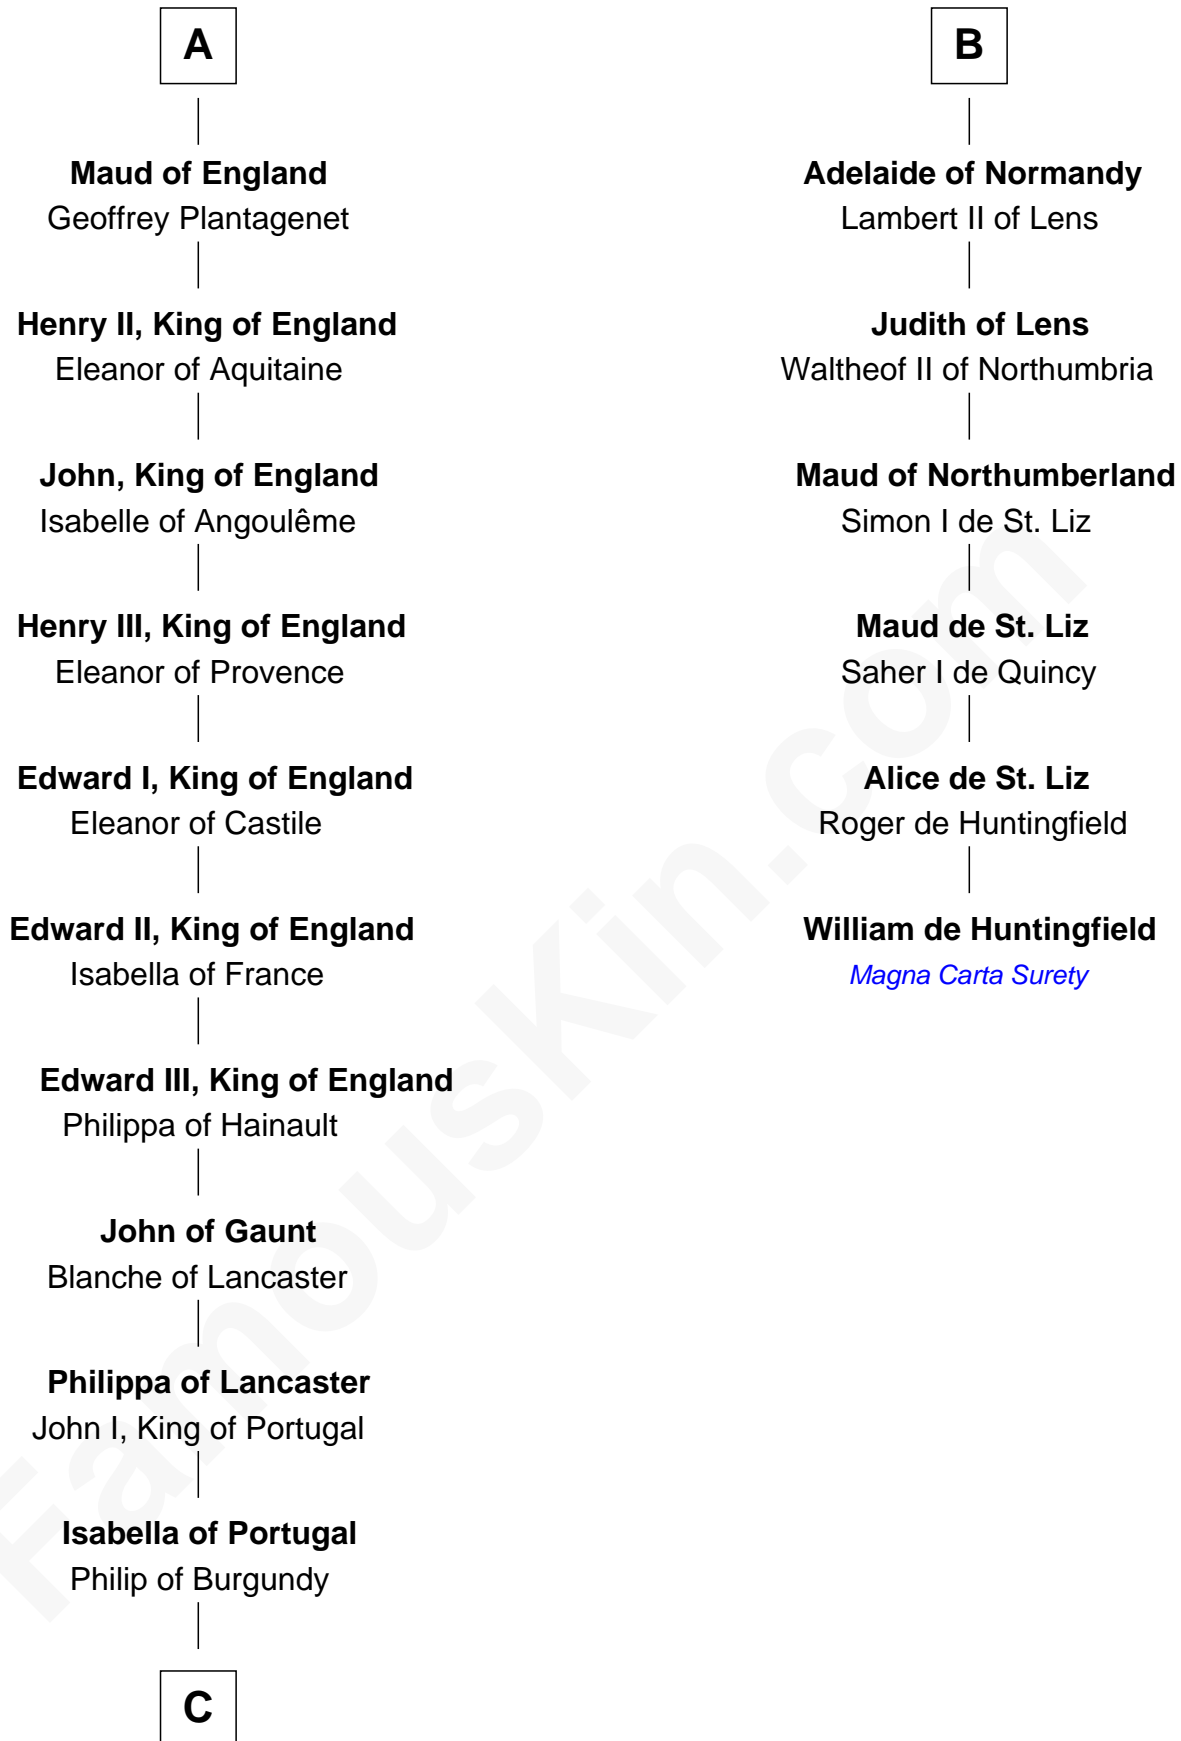

FamousKin.com

Relationship Chart of

Charles V

Holy Roman Emperor

12th cousin 8 times removed of

William de Huntingfield

Magna Carta Surety

Robert the Strong

C

—
Charles of Burgundy

Isabella of Bourbon

—
Mary of Burgundy

Maximilian I, Holy Roman Emperor

—
Philip I, King of Castile

Joanna of Castile

—
Charles V