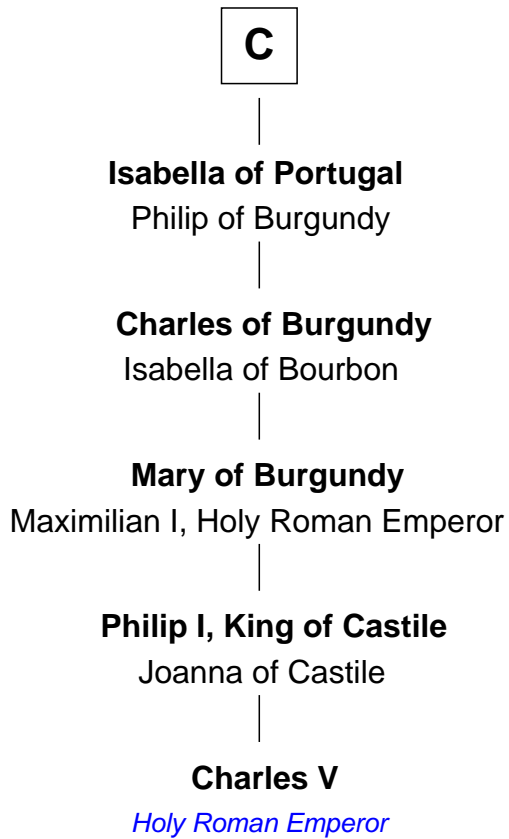

FamousKin.com

Relationship Chart of

Charles V

Holy Roman Emperor

12th cousin 9 times removed of

William de Huntingfield

Magna Carta Surety

Pepin of Vermandois