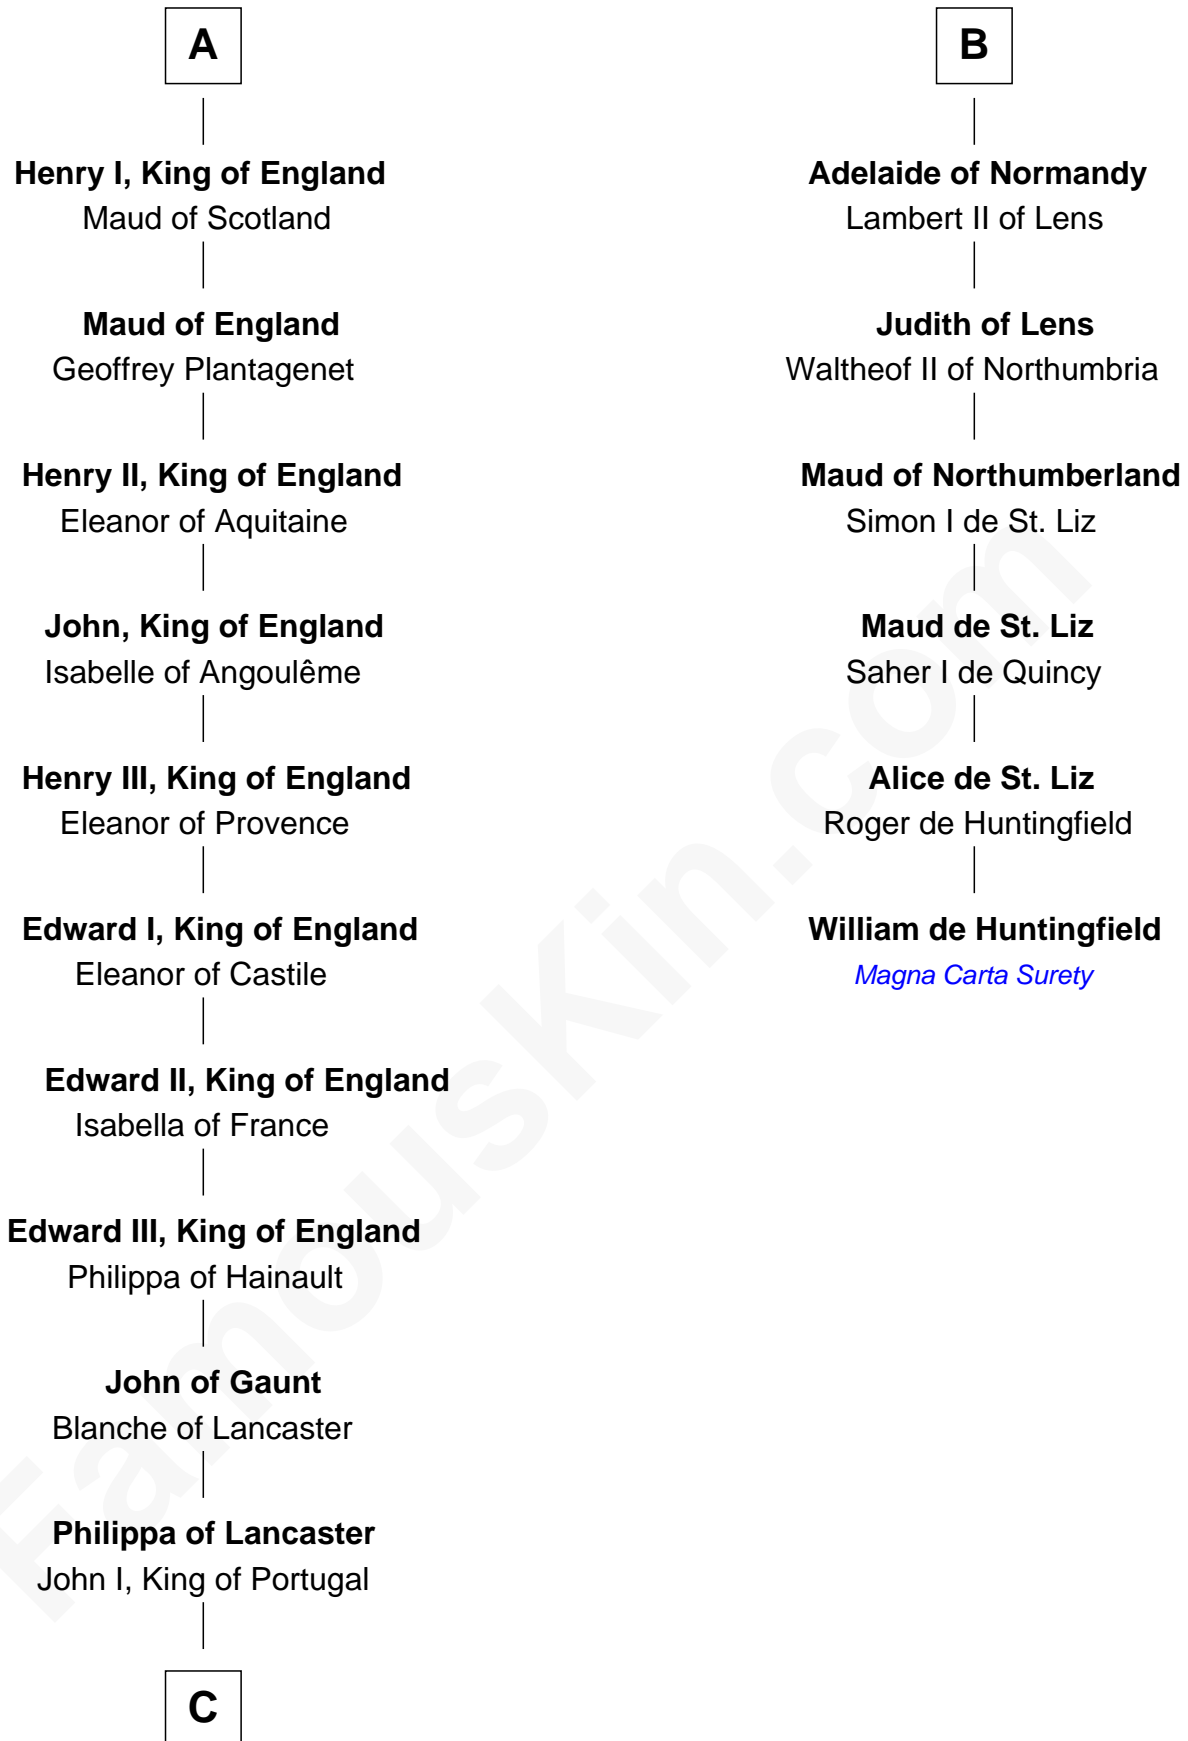

FamousKin.com

Relationship Chart of

Charles V

Holy Roman Emperor

12th cousin 9 times removed of

William de Huntingfield

Magna Carta Surety

Pepin of Vermandois

FamousKin.com