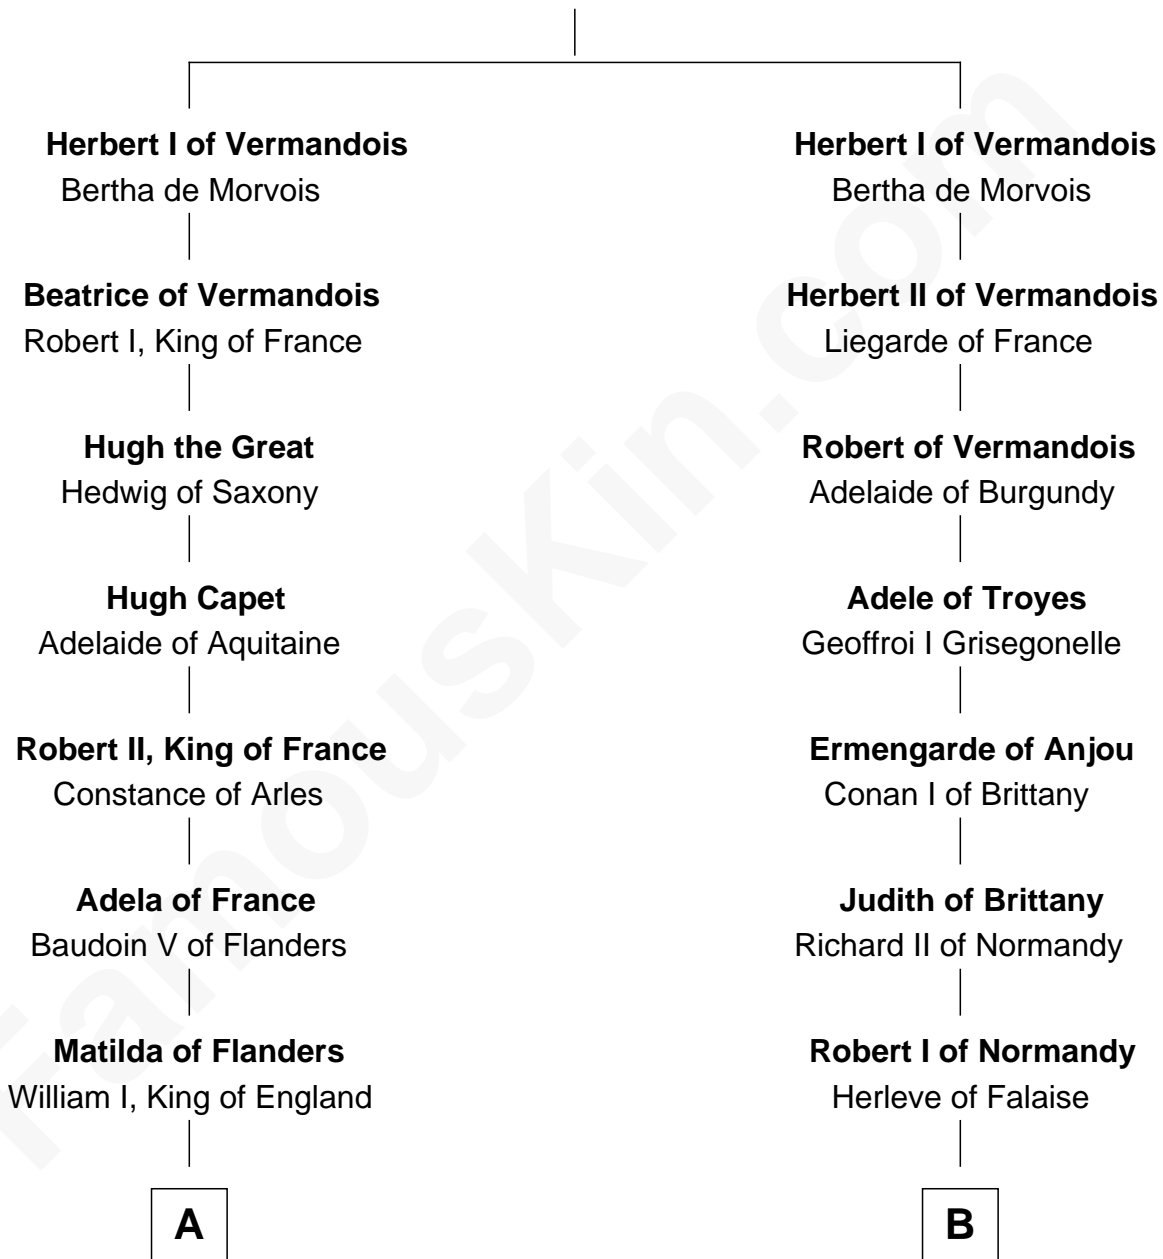

FamousKin.com

Relationship Chart of

Charles V

Holy Roman Emperor

12th cousin 9 times removed of

William de Huntingfield

Magna Carta Surety

Pepin of Vermandois

FamousKin.com