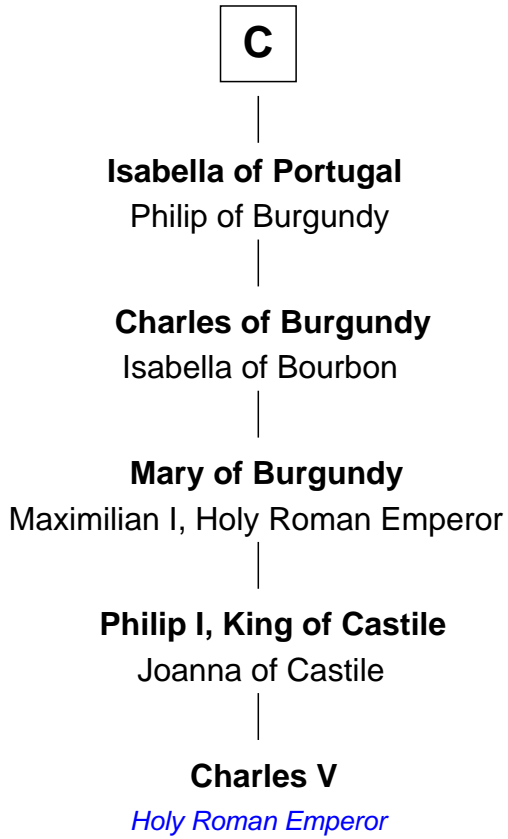

## Relationship Chart of

### Charles V

*Holy Roman Emperor*

12th cousin 9 times removed of

**William de Huntingfield**

*Magna Carta Surety*

**Guerric I of Morvois**

*Eve of Roussillon*

FamousKin.com