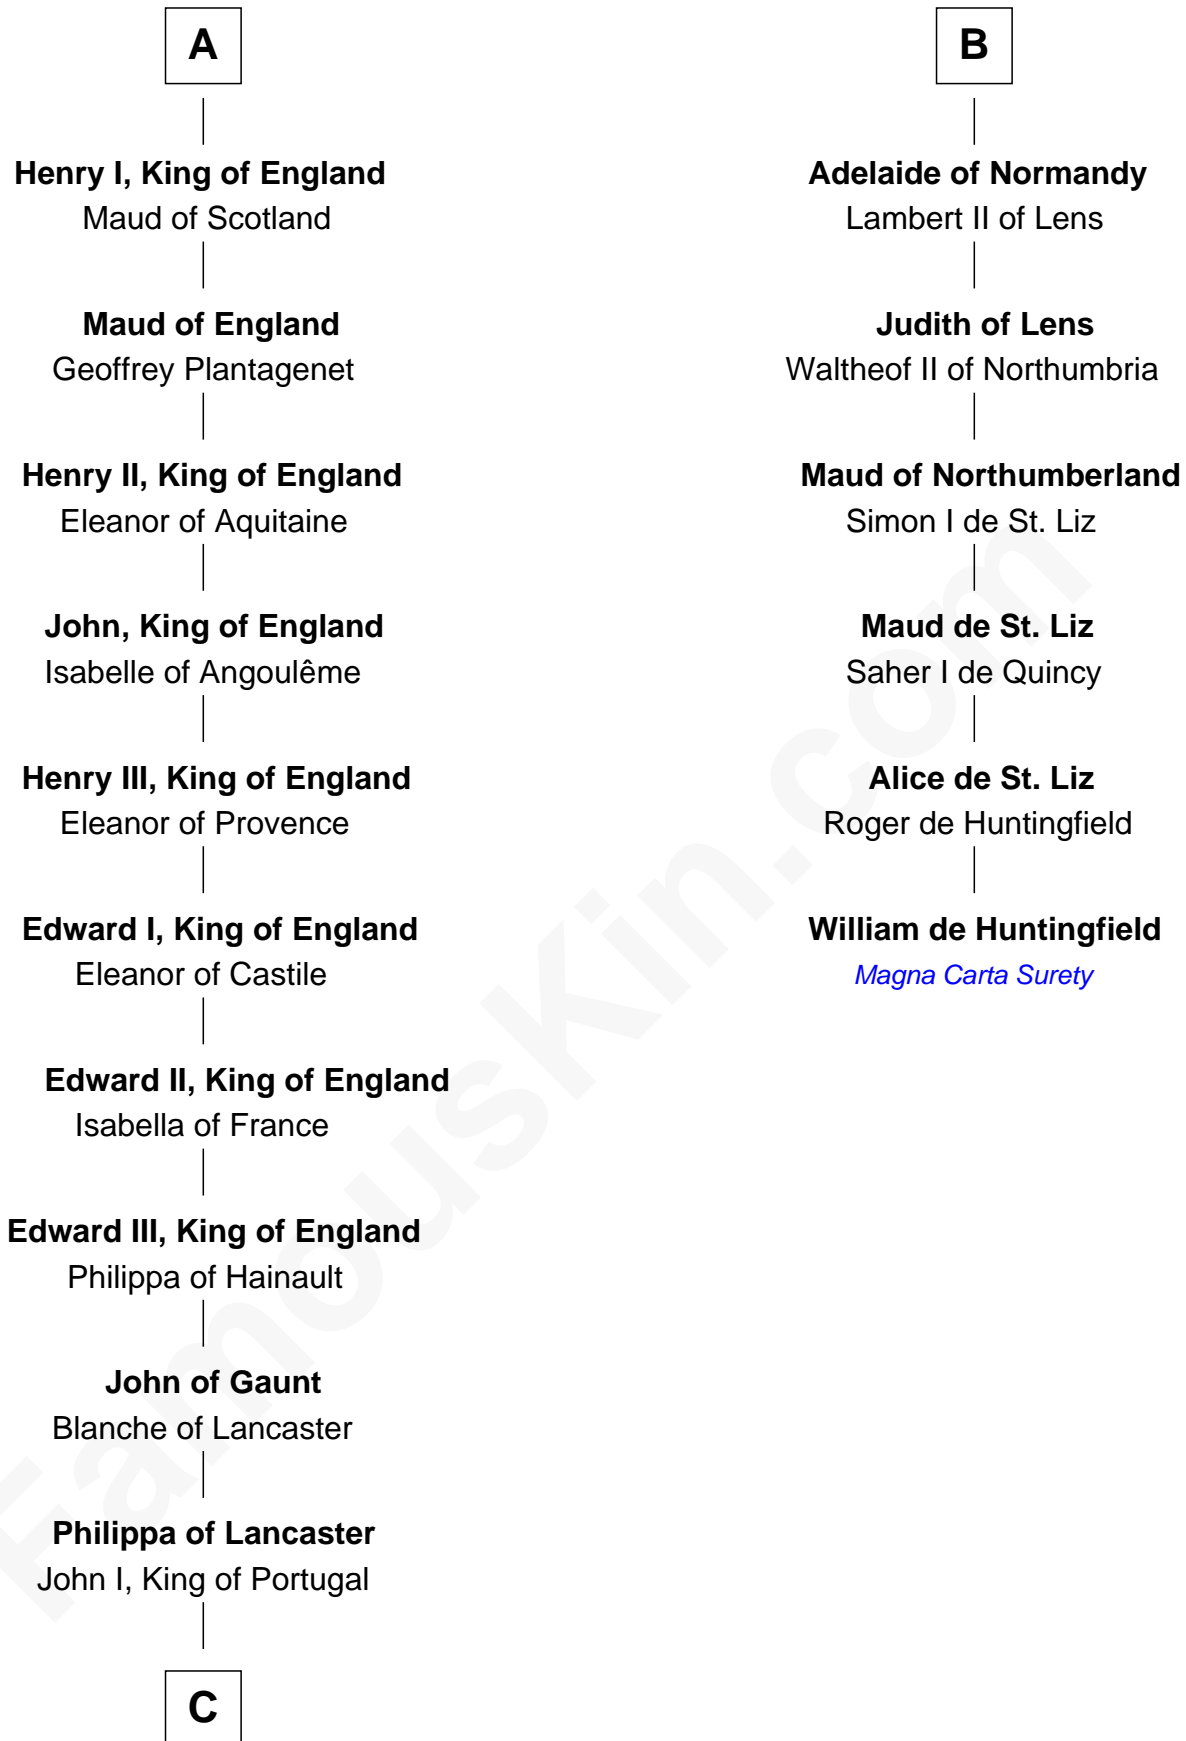

## Relationship Chart of

### Charles V

*Holy Roman Emperor*

12th cousin 9 times removed of

**William de Huntingfield**

*Magna Carta Surety*

**Guerric I of Morvois**

*Eve of Roussillon*

FamousKin.com