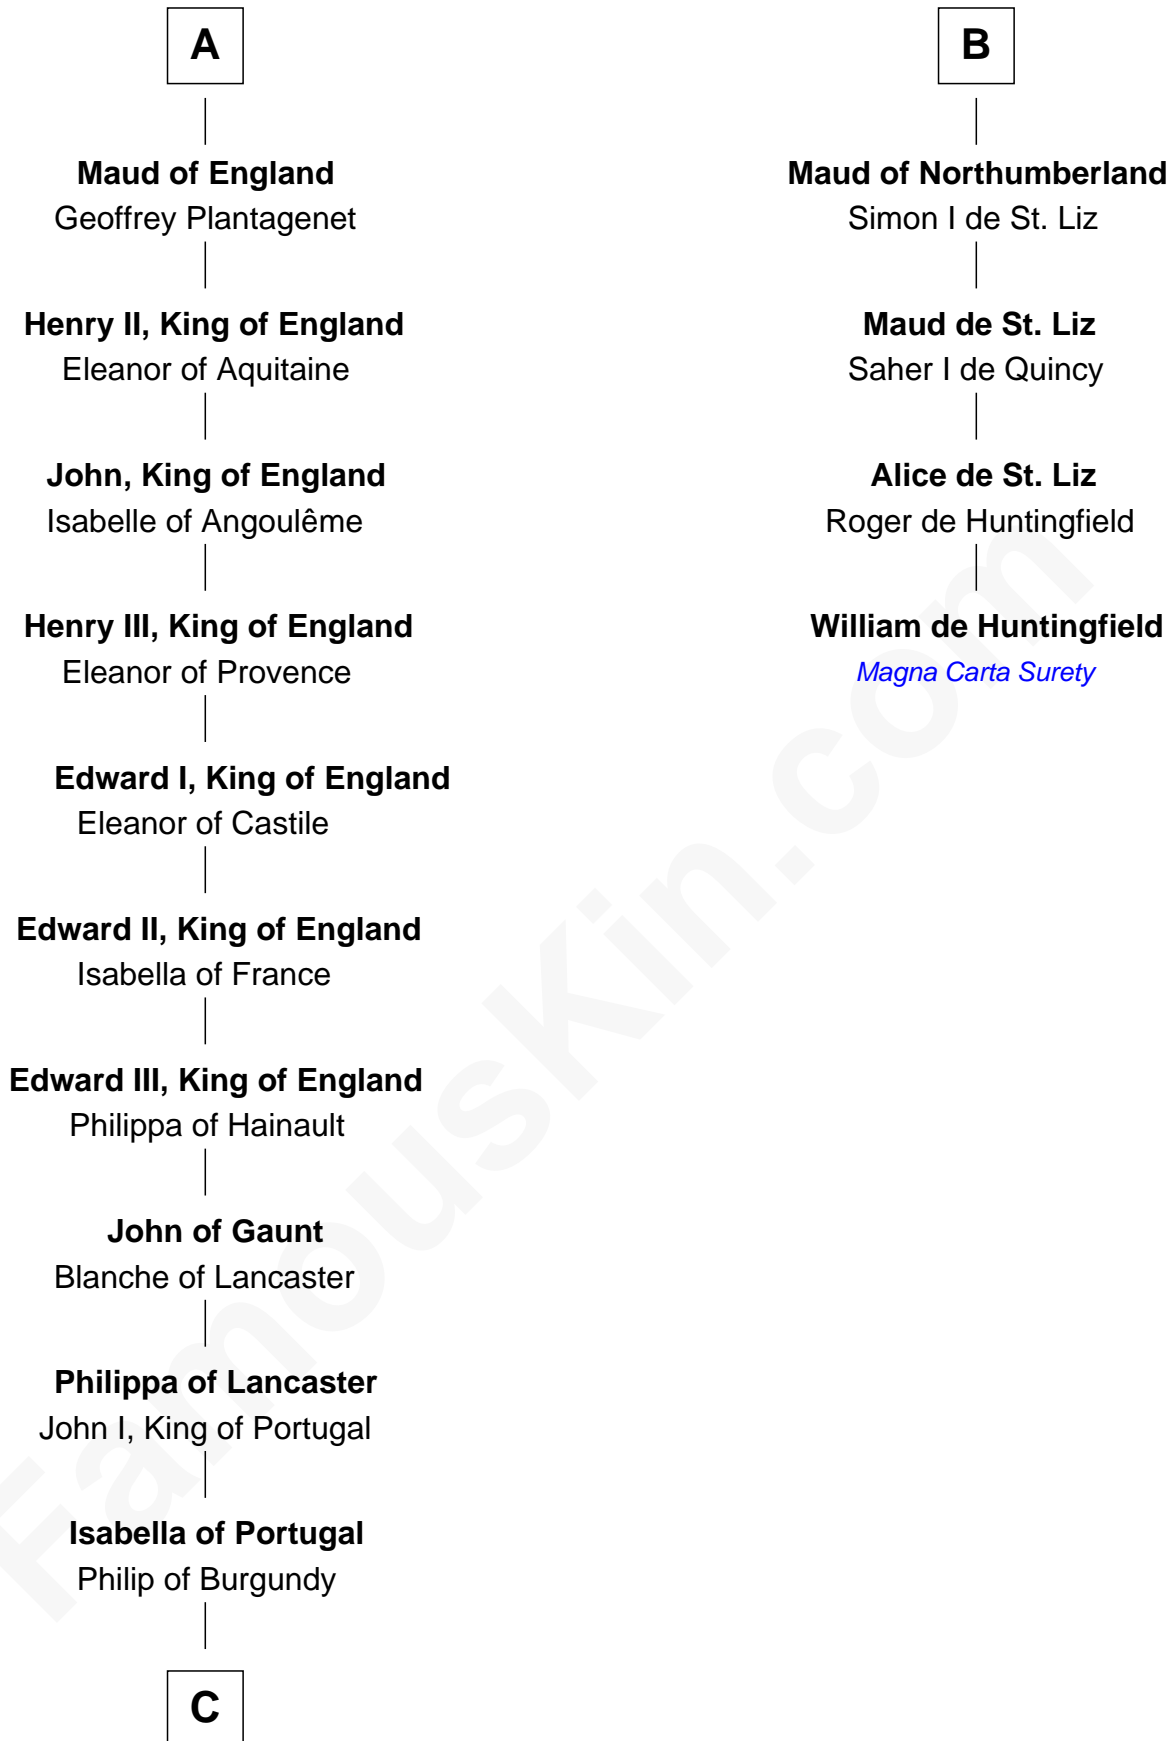

## Relationship Chart of

### Charles V

*Holy Roman Emperor*

10th cousin 10 times removed of

**William de Huntingfield**

*Magna Carta Surety*

**C**

—  
**Charles of Burgundy**

Isabella of Bourbon

—  
**Mary of Burgundy**

Maximilian I, Holy Roman Emperor

—  
**Philip I, King of Castile**

Joanna of Castile

—  
**Charles V**

*Holy Roman Emperor*

FamousKin.com