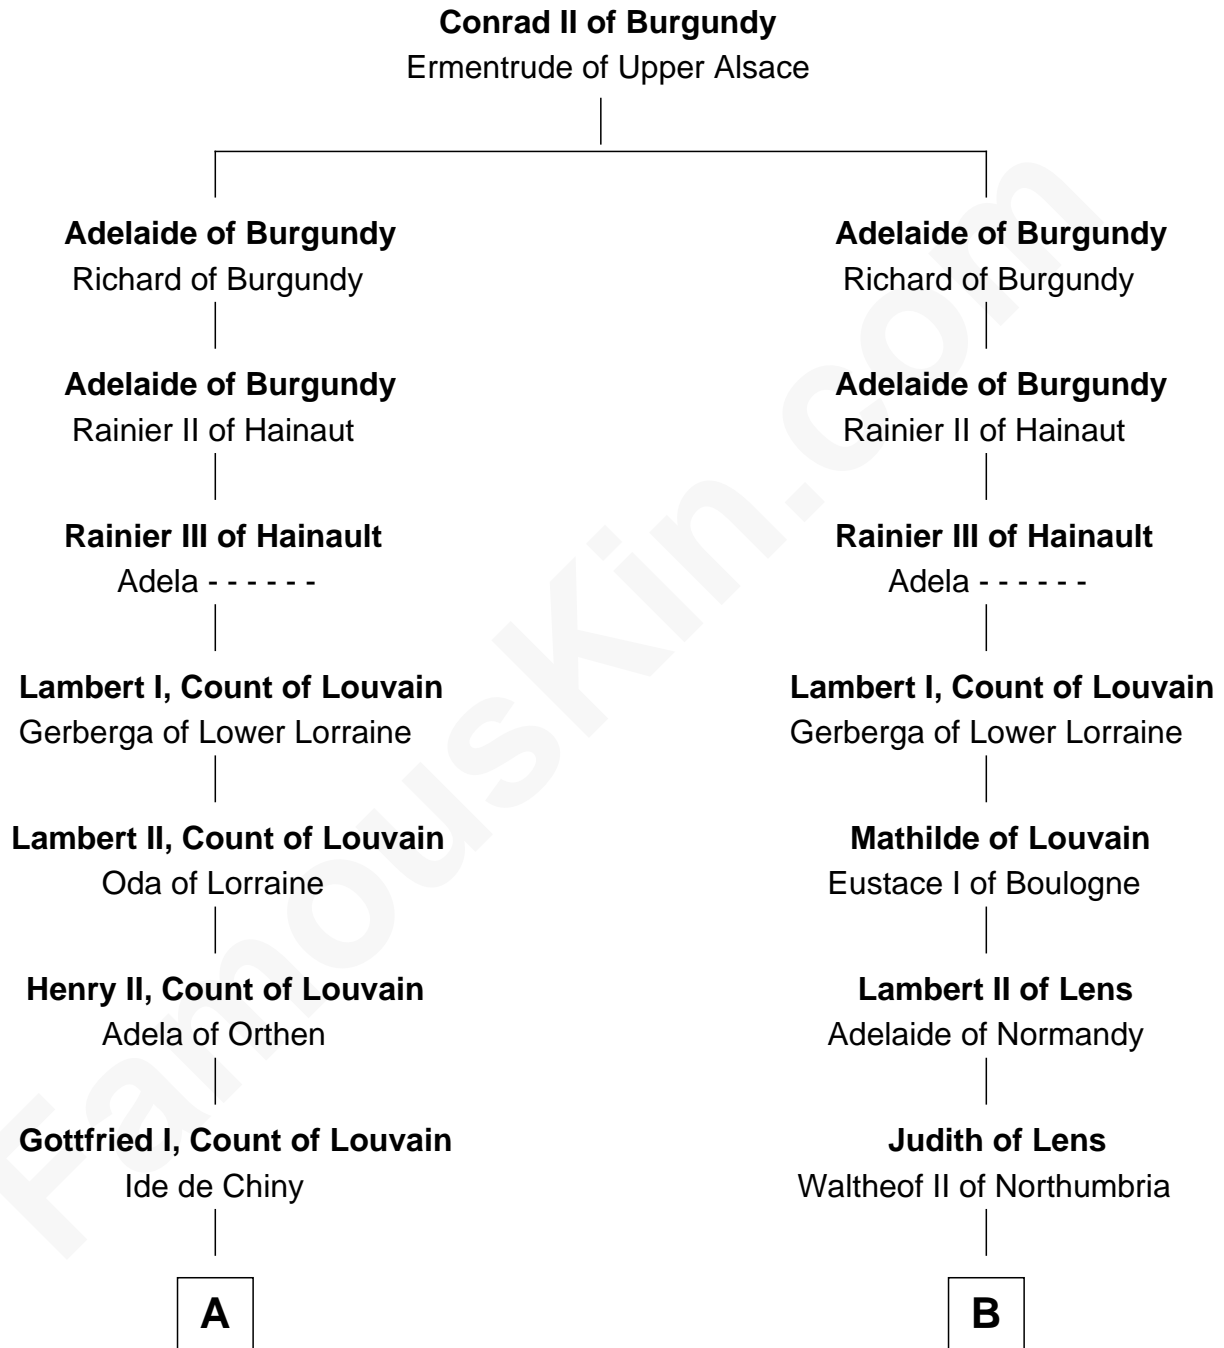

FamousKin.com

Relationship Chart of

Charles V

Holy Roman Emperor

10th cousin 11 times removed of

William de Huntingfield

Magna Carta Surety

FamousKin.com