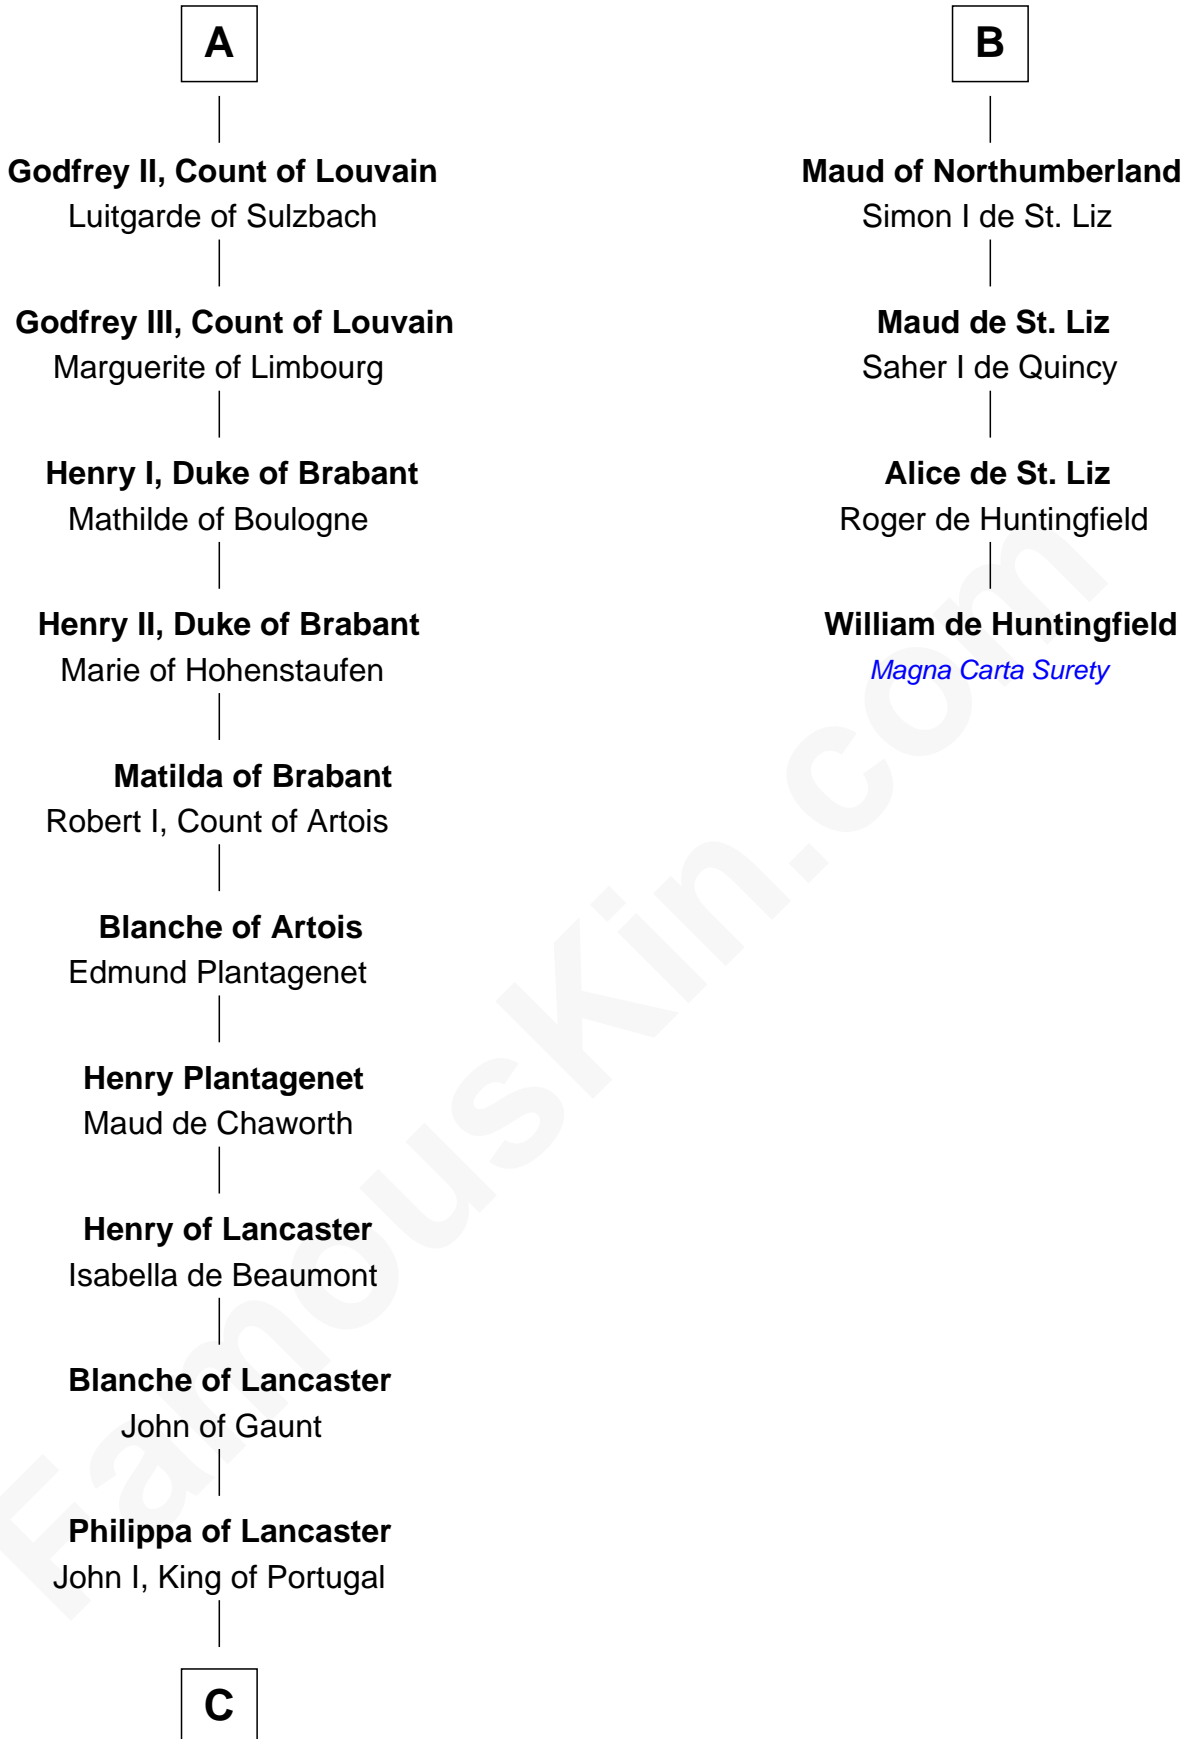

FamousKin.com

Relationship Chart of

Charles V

Holy Roman Emperor

10th cousin 11 times removed of

William de Huntingfield

Magna Carta Surety

FamousKin.com