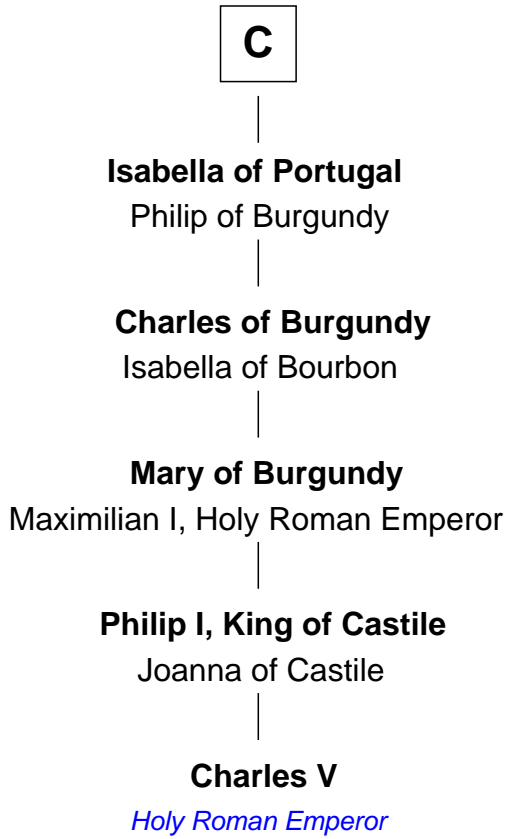

FamousKin.com

Relationship Chart of

Charles V

Holy Roman Emperor

10th cousin 11 times removed of

William de Huntingfield

Magna Carta Surety

FamousKin.com