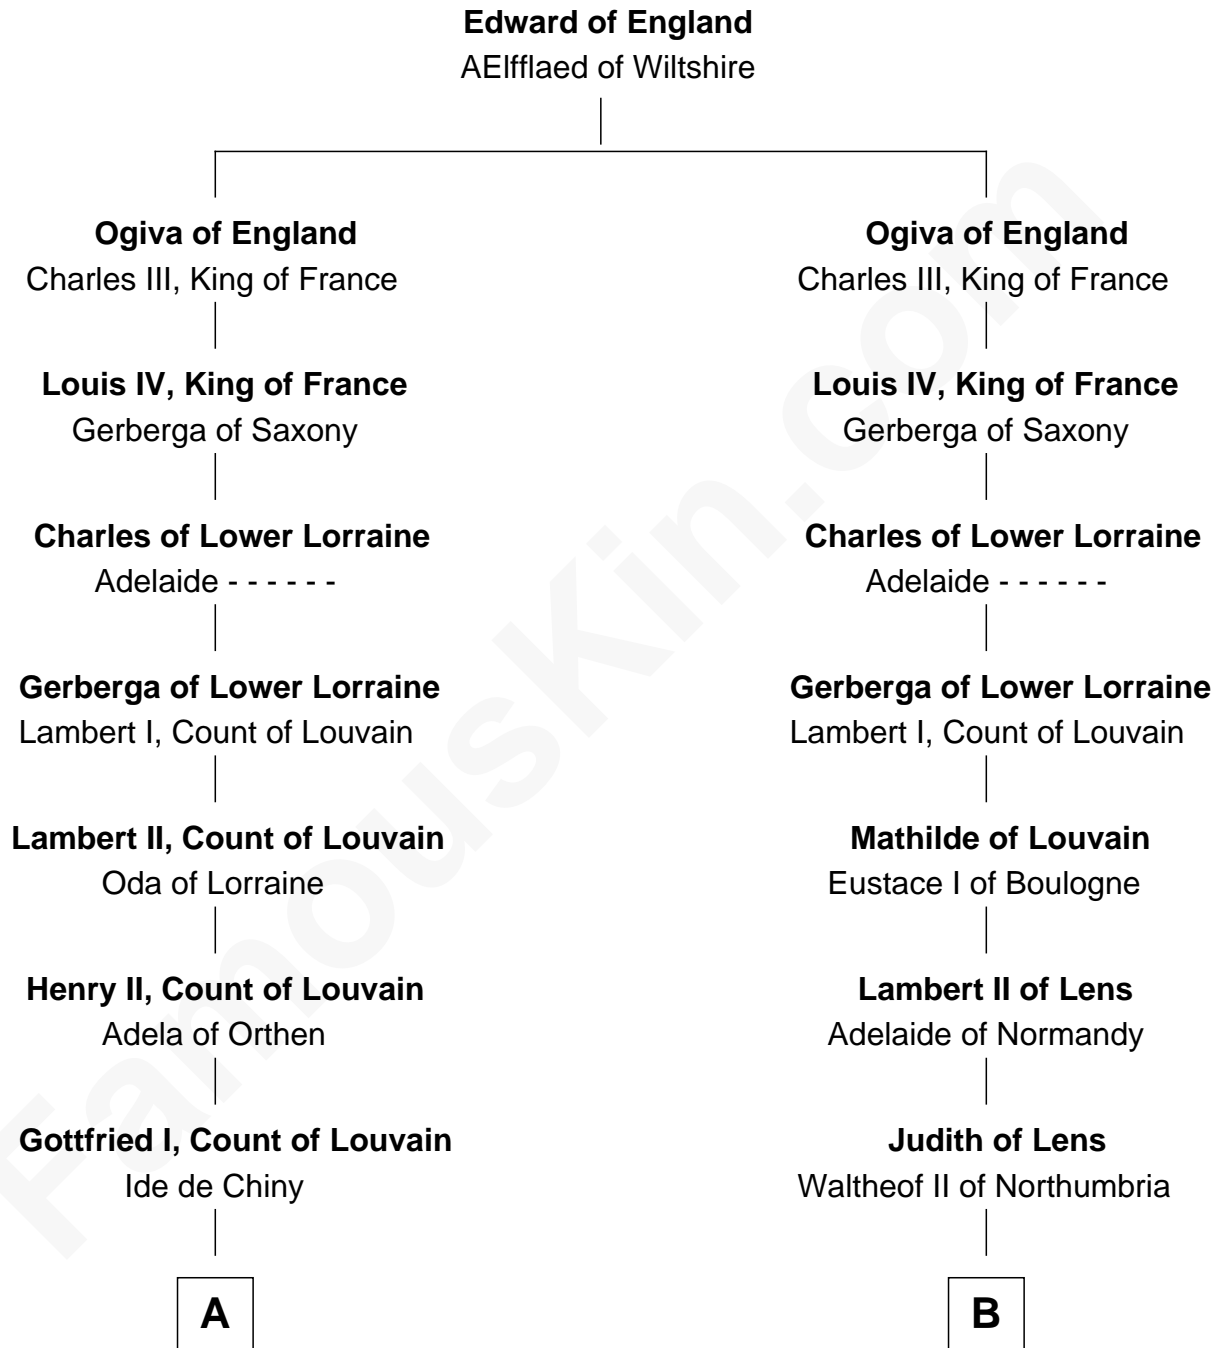

FamousKin.com

Relationship Chart of

Charles V

Holy Roman Emperor

10th cousin 11 times removed of

William de Huntingfield

Magna Carta Surety

FamousKin.com