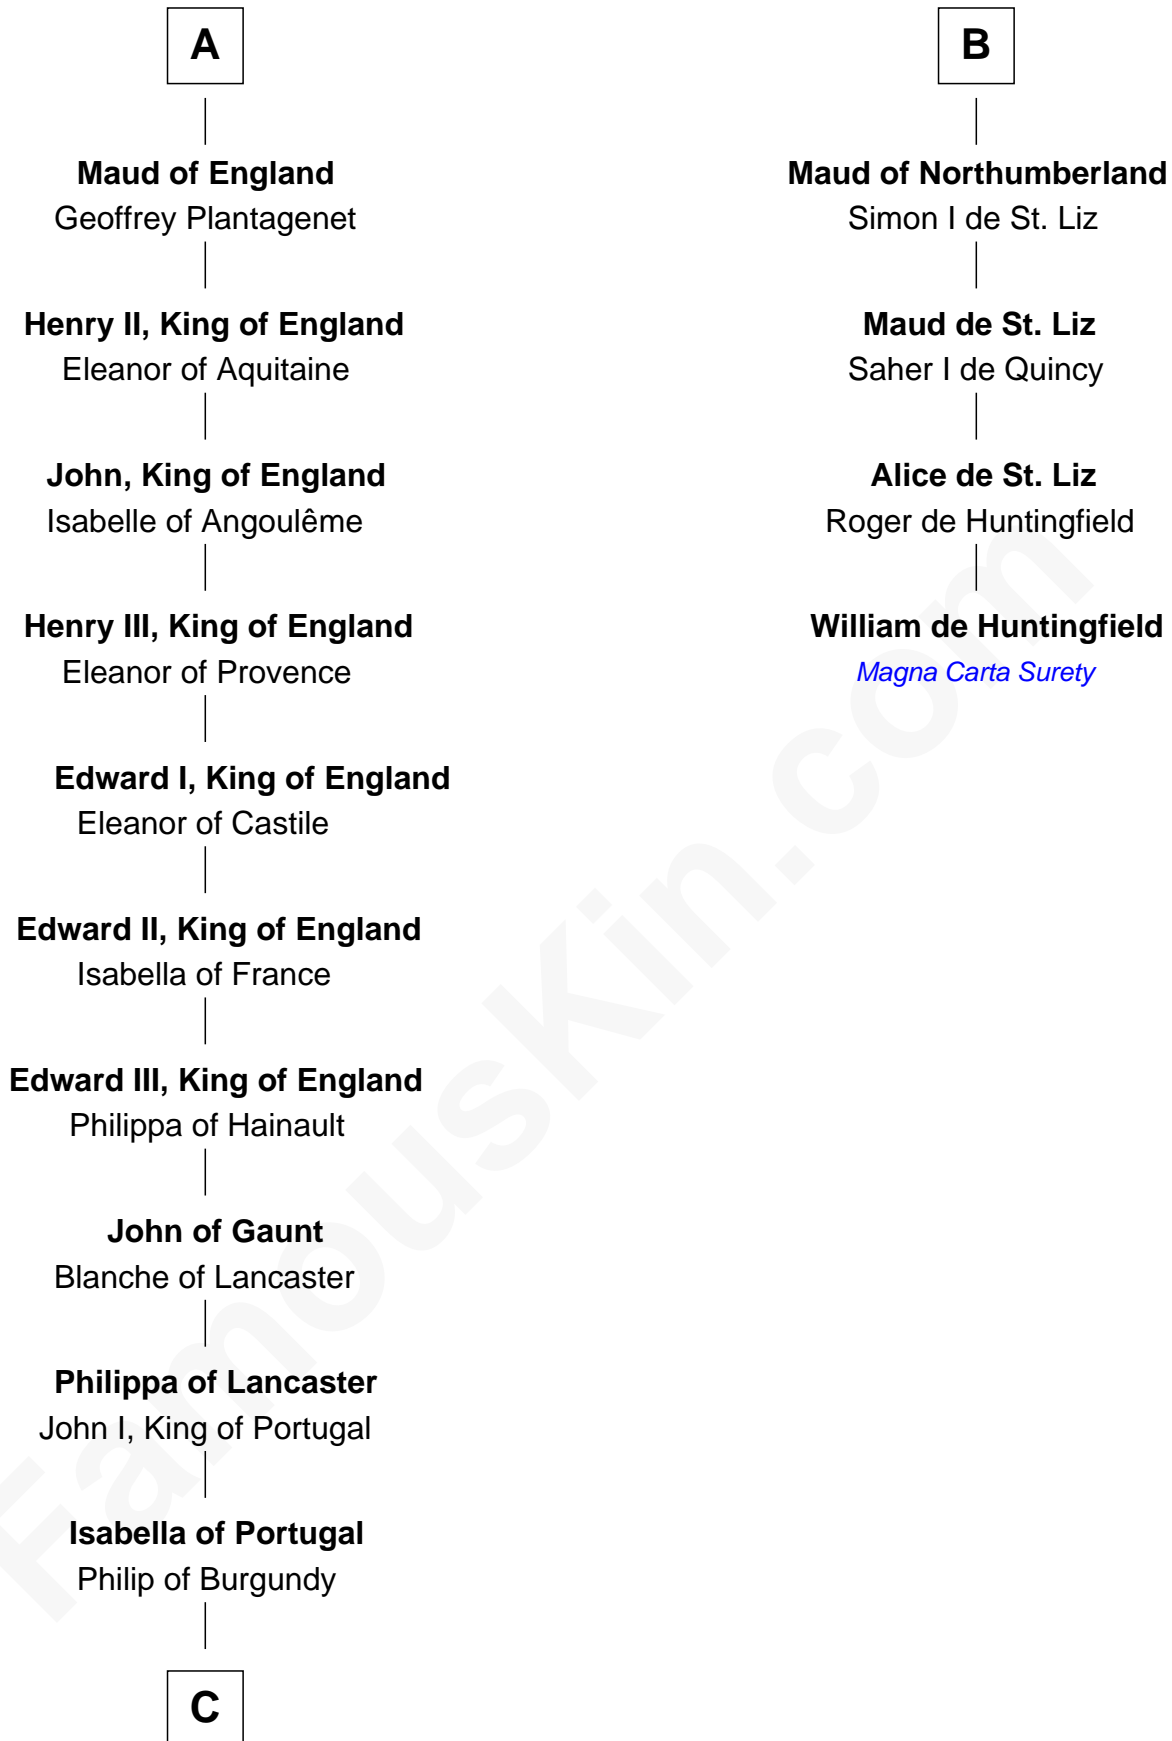

FamousKin.com

Relationship Chart of

Charles V

Holy Roman Emperor

10th cousin 10 times removed of

William de Huntingfield

Magna Carta Surety

Baudouin II of Flanders

AElfthryth of Wessex

C

—
Charles of Burgundy

Isabella of Bourbon

—
Mary of Burgundy

Maximilian I, Holy Roman Emperor

—
Philip I, King of Castile

Joanna of Castile

—
Charles V

Holy Roman Emperor

FamousKin.com