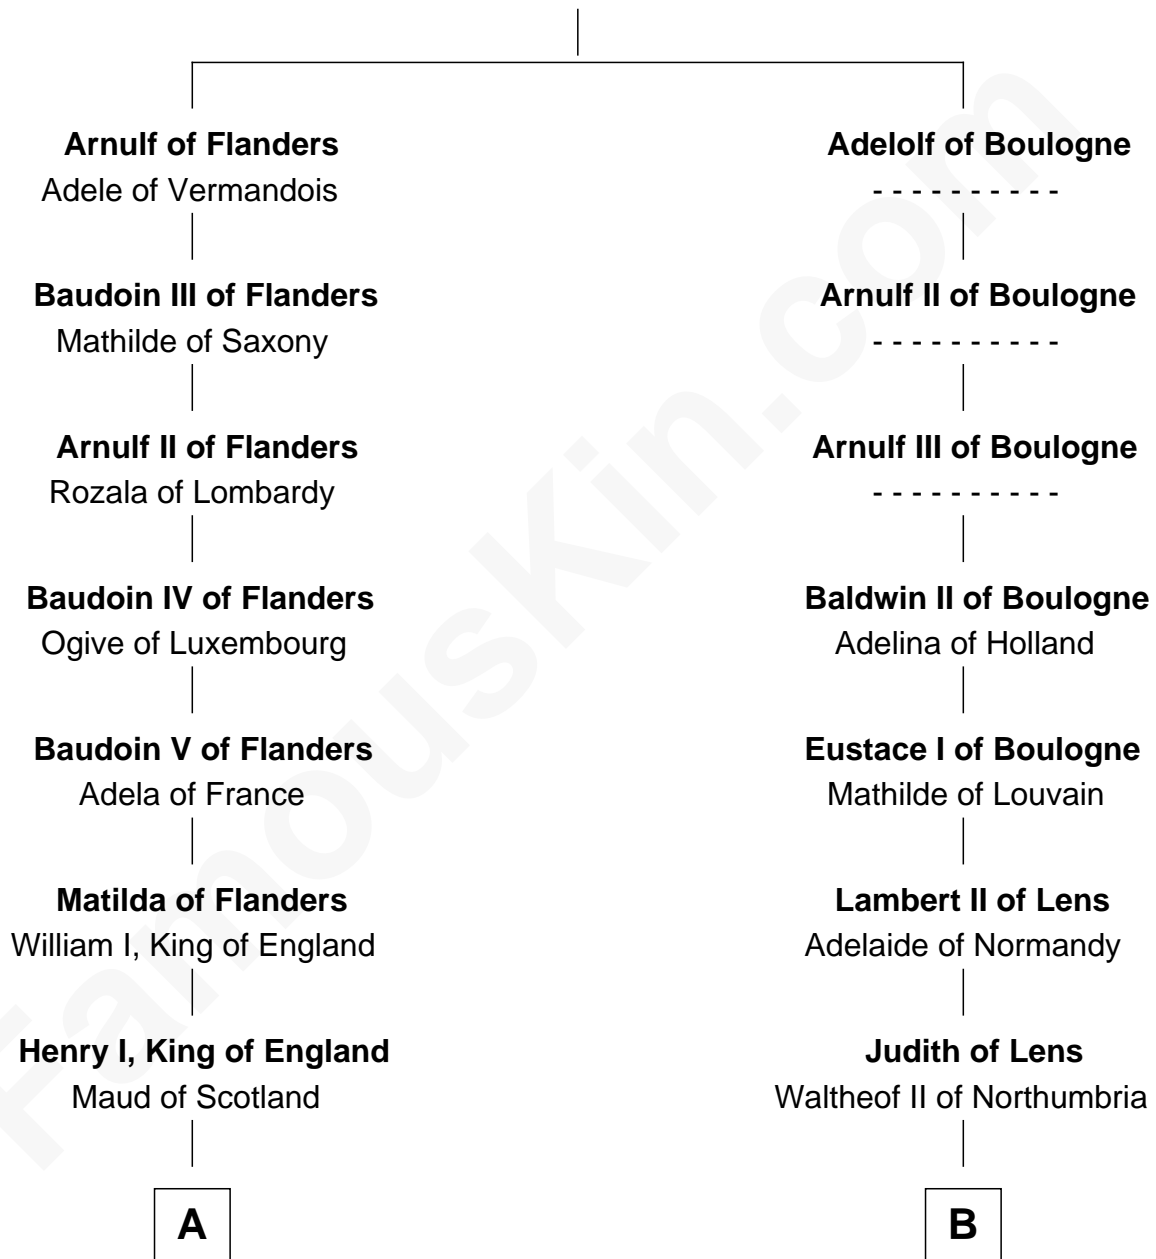

FamousKin.com

Relationship Chart of

Charles V

Holy Roman Emperor

10th cousin 10 times removed of

William de Huntingfield

Magna Carta Surety

Baudouin II of Flanders

AElfthryth of Wessex

C

—
Charles of Burgundy

Isabella of Bourbon

—
Mary of Burgundy

Maximilian I, Holy Roman Emperor

—
Philip I, King of Castile

Joanna of Castile

—
Charles V

Holy Roman Emperor

FamousKin.com