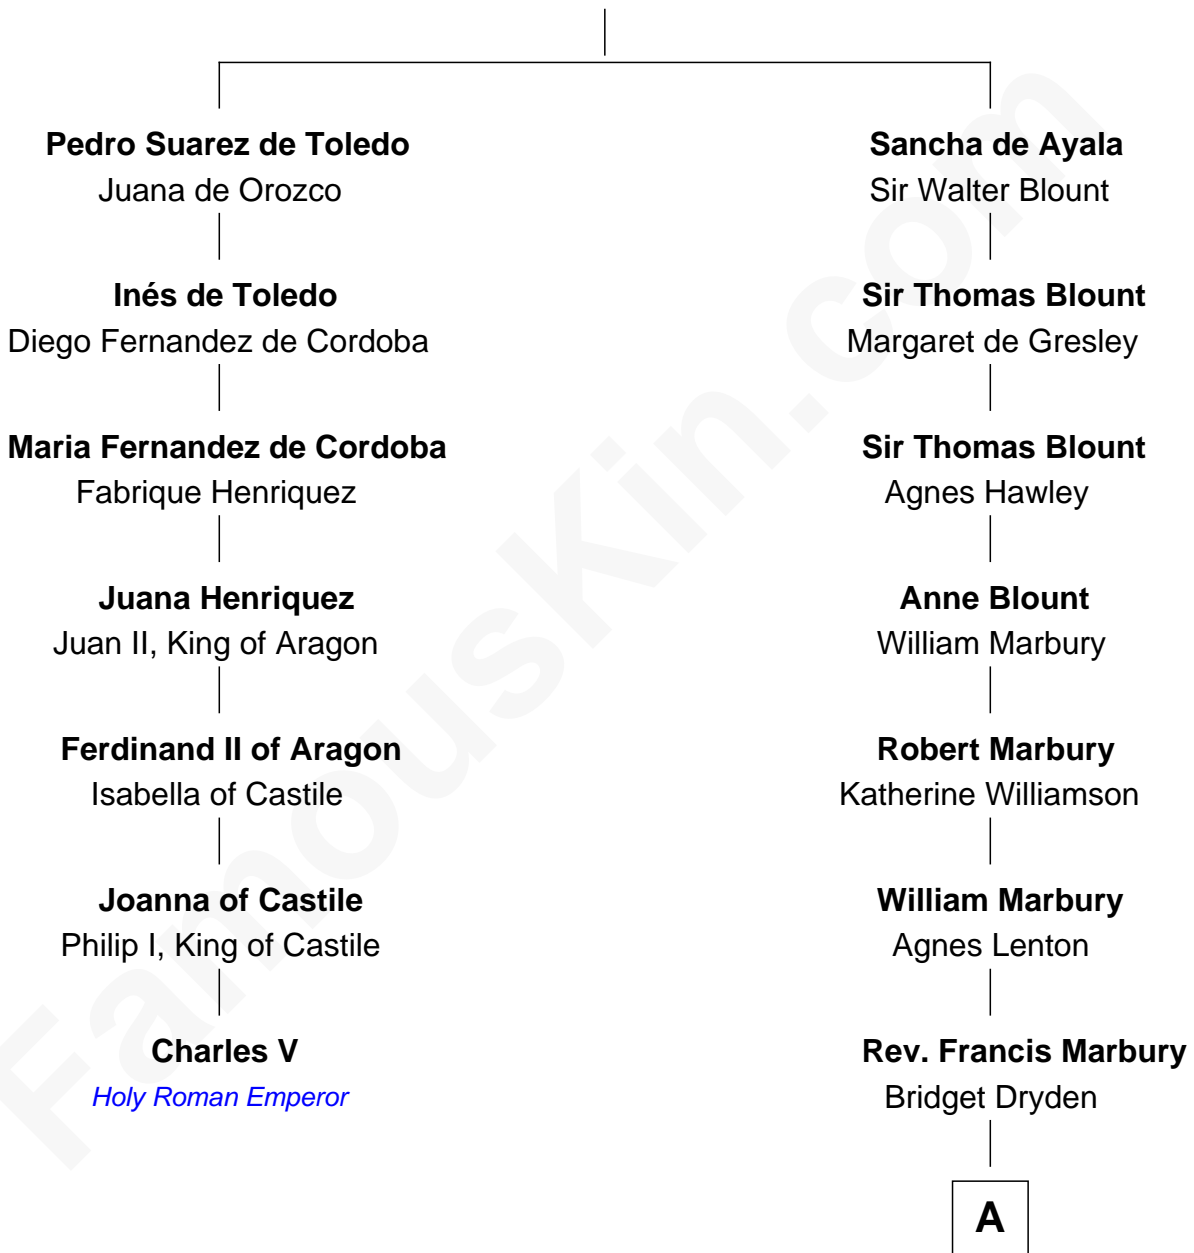

FamousKin.com

Relationship Chart of

Charles V

Holy Roman Emperor

6th cousin 14 times removed of

George W. Bush

43rd U.S. President

Diego Gomez de Toledo

Inez Alfonsa de Ayala

A

Anne Marbury

William Hutchinson

Edward Hutchinson

Katherine Hamby

Col. Elisha Hutchinson

Hannah Hawkins