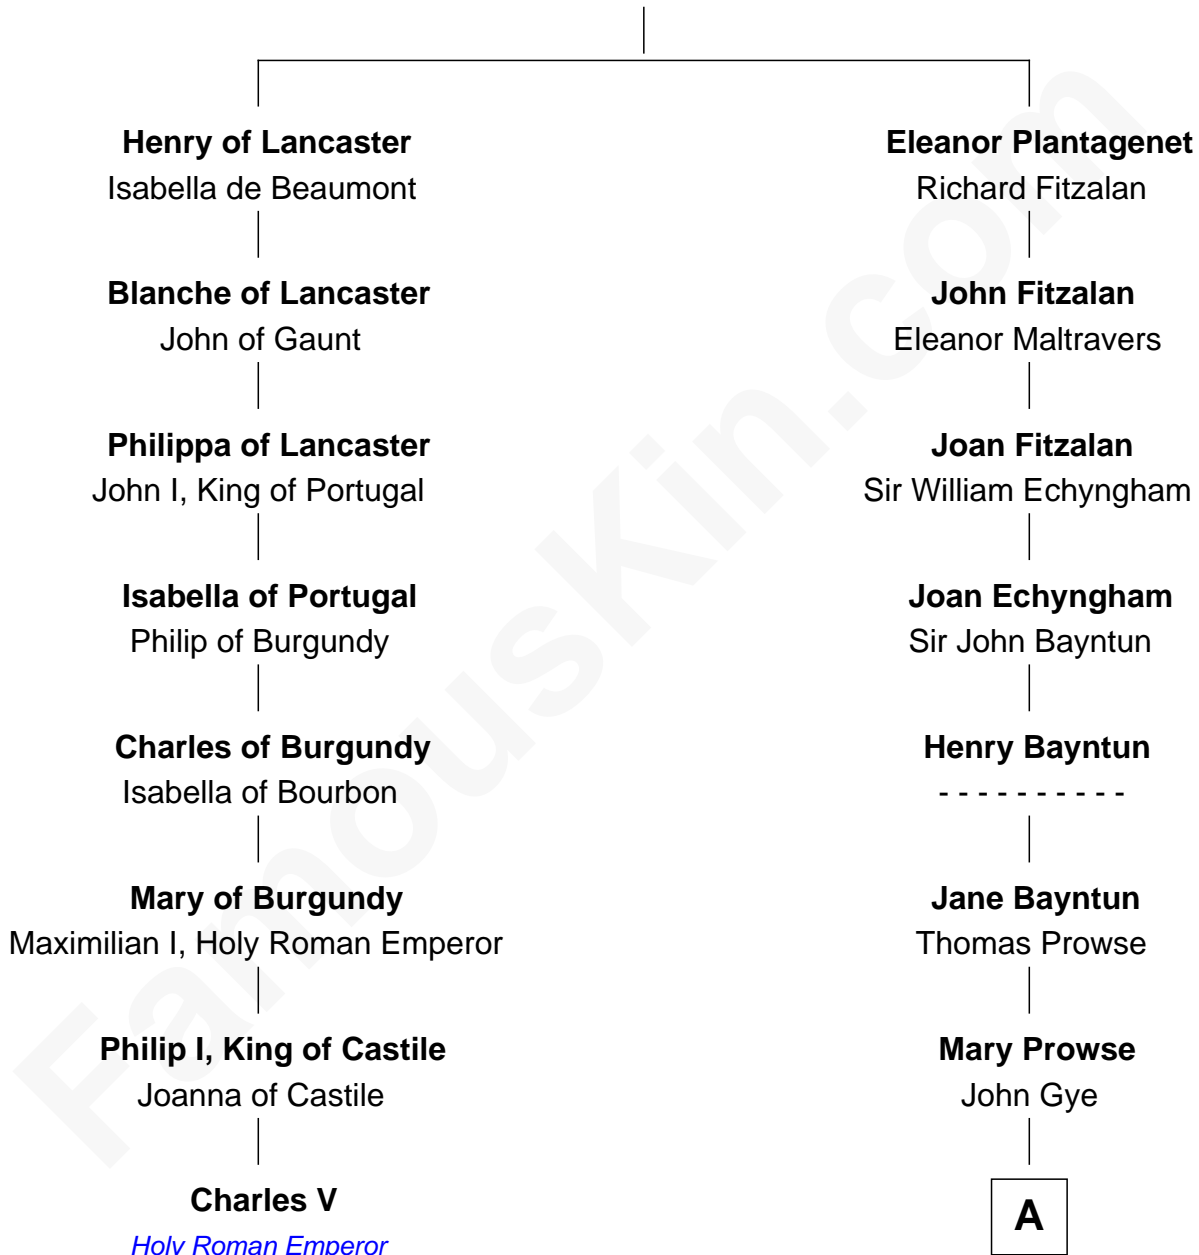

Henry Plantagenet

Maud de Chaworth