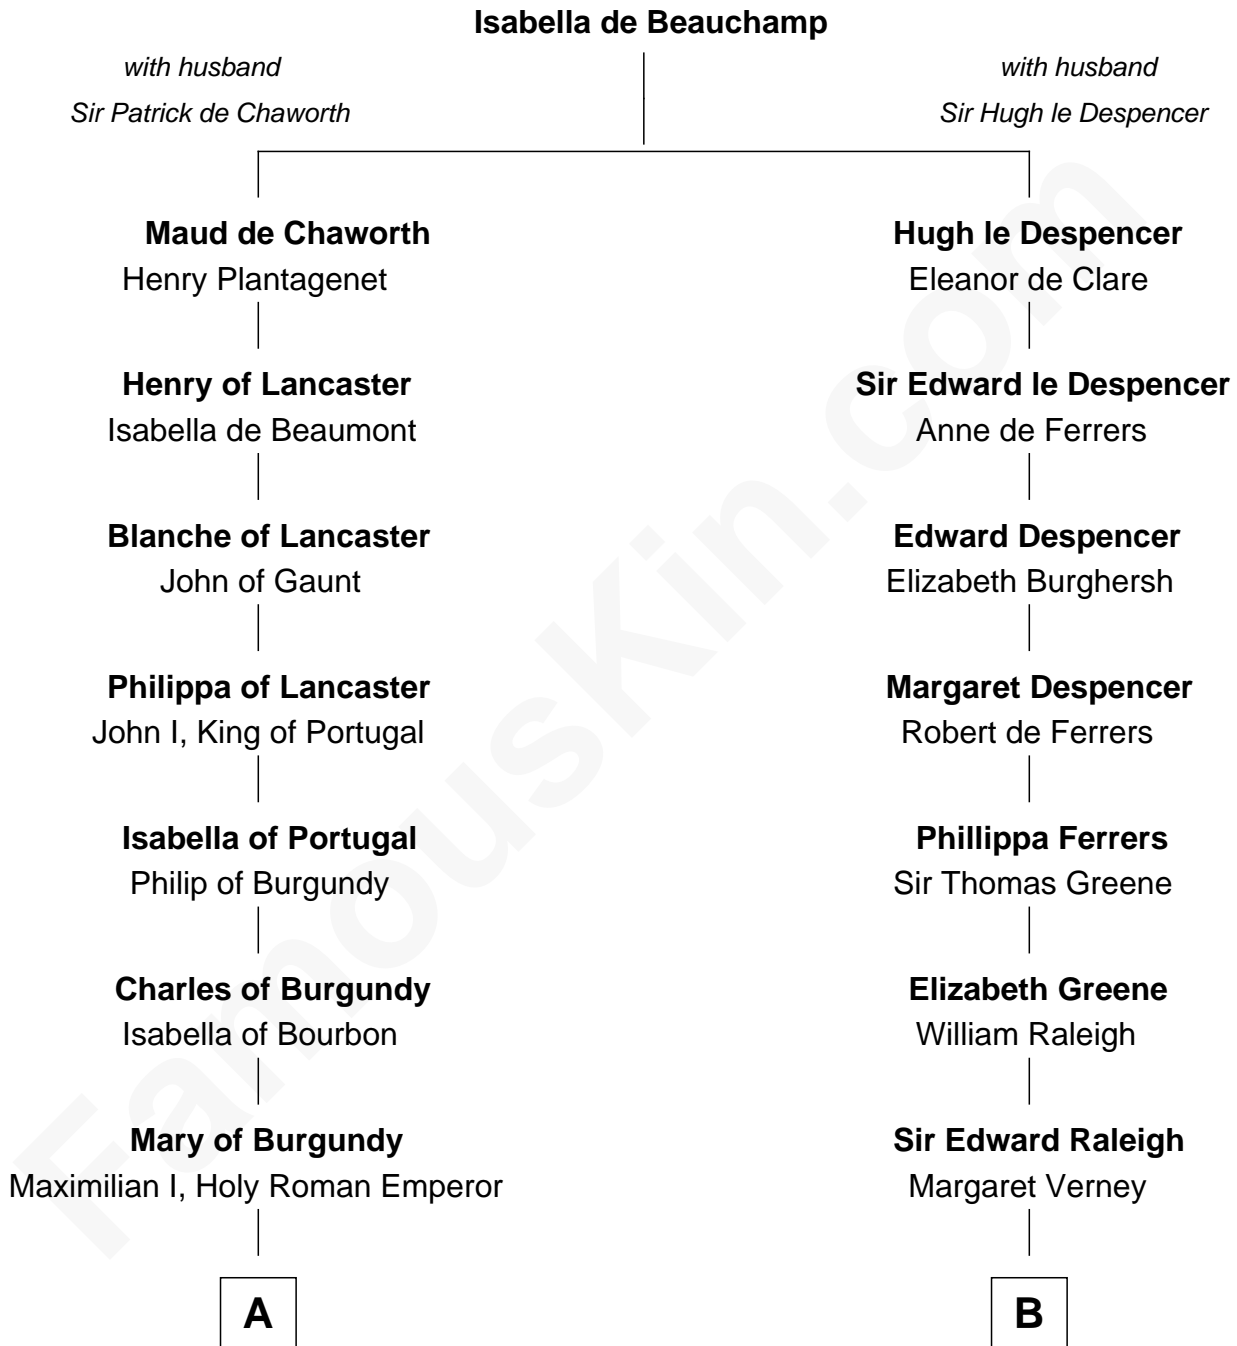

FamousKin.com

Relationship Chart of

Charles V

Holy Roman Emperor

8th cousin 10 times removed of

Lucretia (Rudolph) Garfield

First Lady of President James Garfield

C

Arabella Greene Mason

Zebulon Rudolph

Lucretia (Rudolph) Garfield

First Lady of James Garfield

FamousKin.com