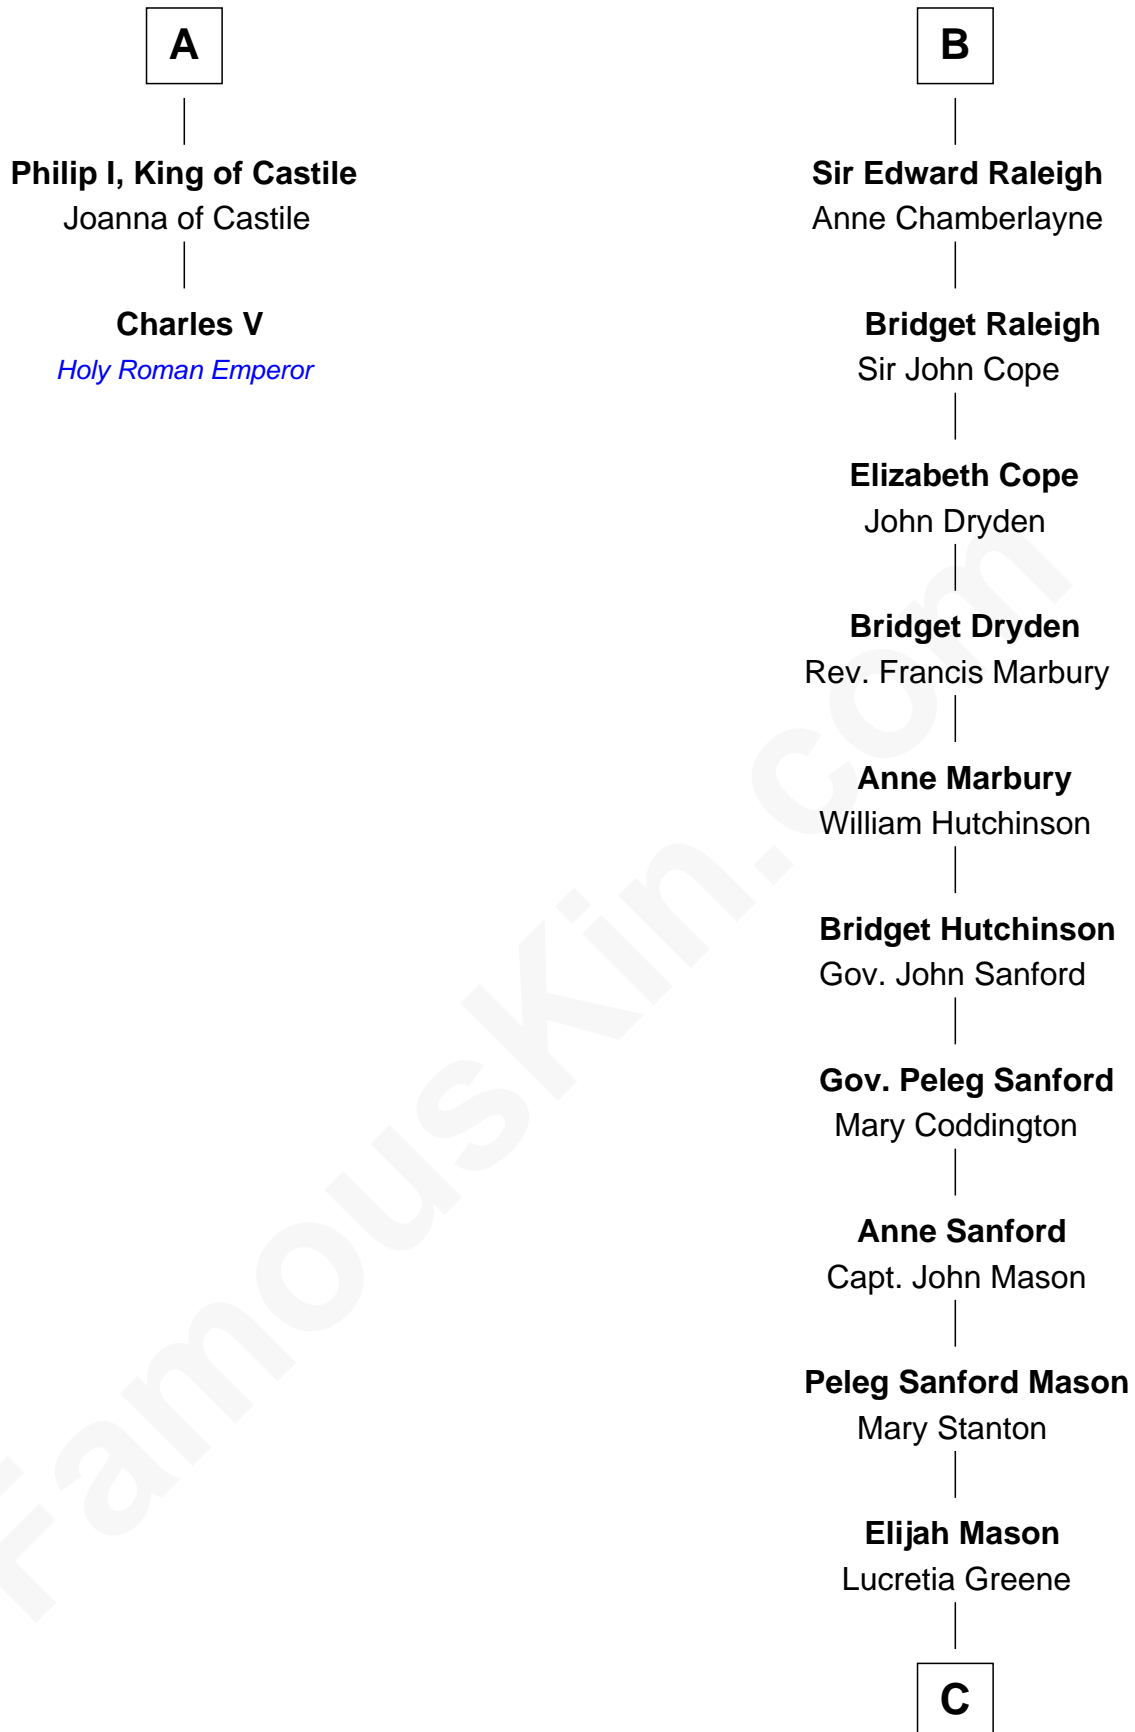

FamousKin.com

Relationship Chart of

Charles V

Holy Roman Emperor

8th cousin 10 times removed of

Lucretia (Rudolph) Garfield

First Lady of President James Garfield

C

Arabella Greene Mason

Zebulon Rudolph

Lucretia (Rudolph) Garfield

First Lady of James Garfield

FamousKin.com