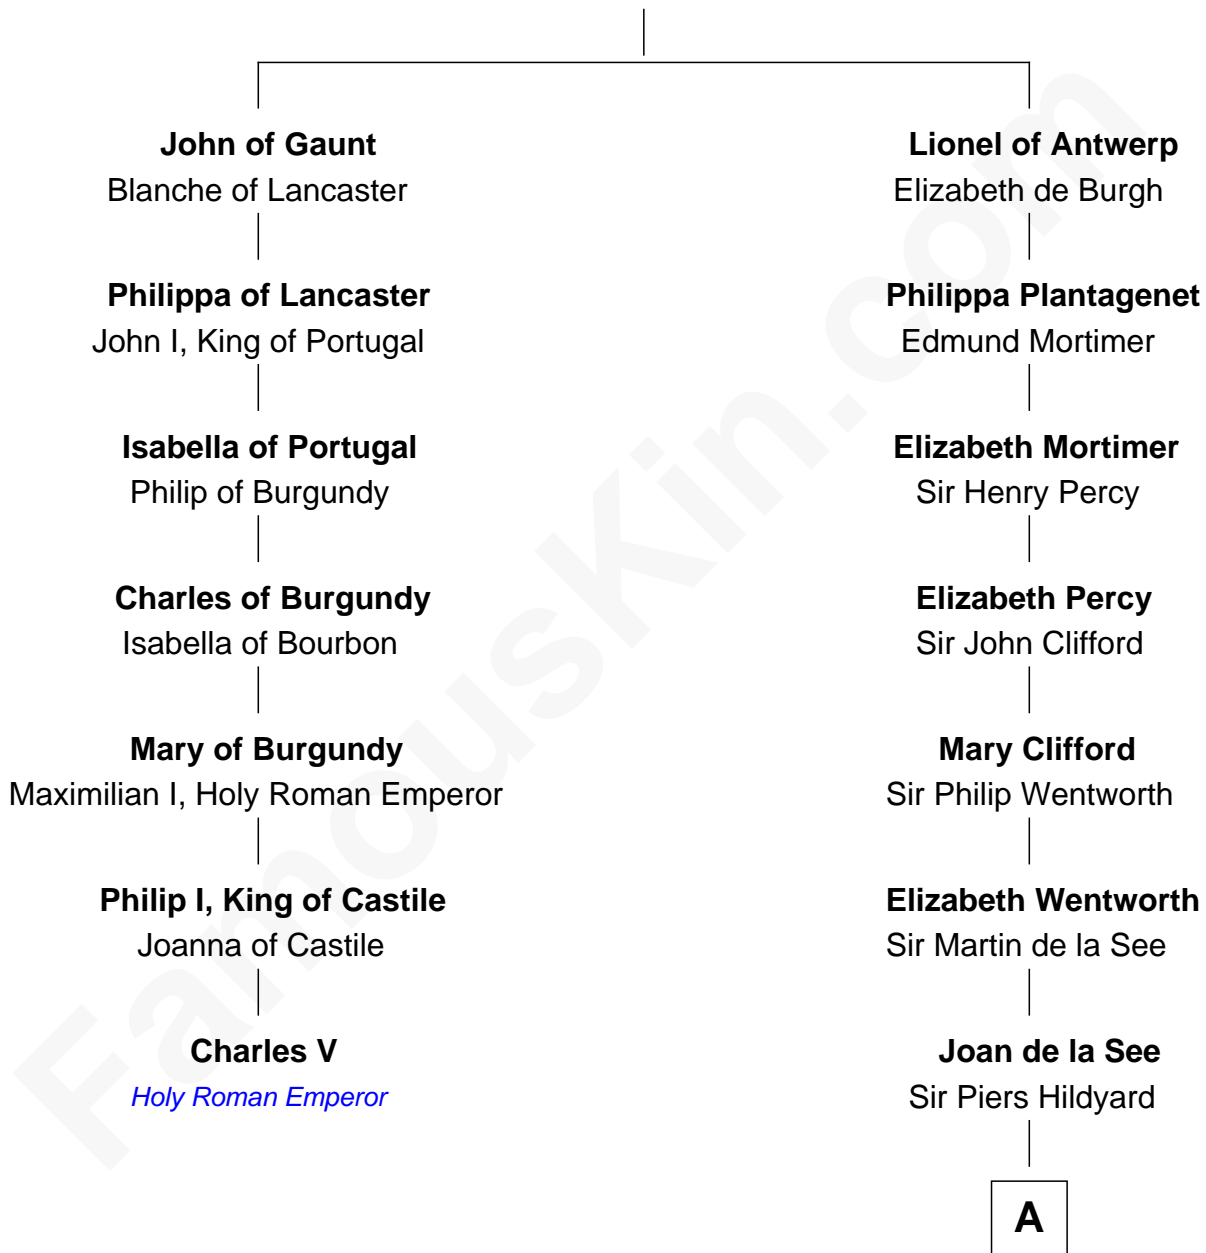

FamousKin.com

Relationship Chart of

Charles V

Holy Roman Emperor

6th cousin 14 times removed of

Calvin Coolidge

30th U.S. President

Edward III, King of England

Philippa of Hainault

A

Isabel Hildyard

Ralph Legard

Joan Ledgard

Richard Skepper

Edward Skepper

Mary Robinson