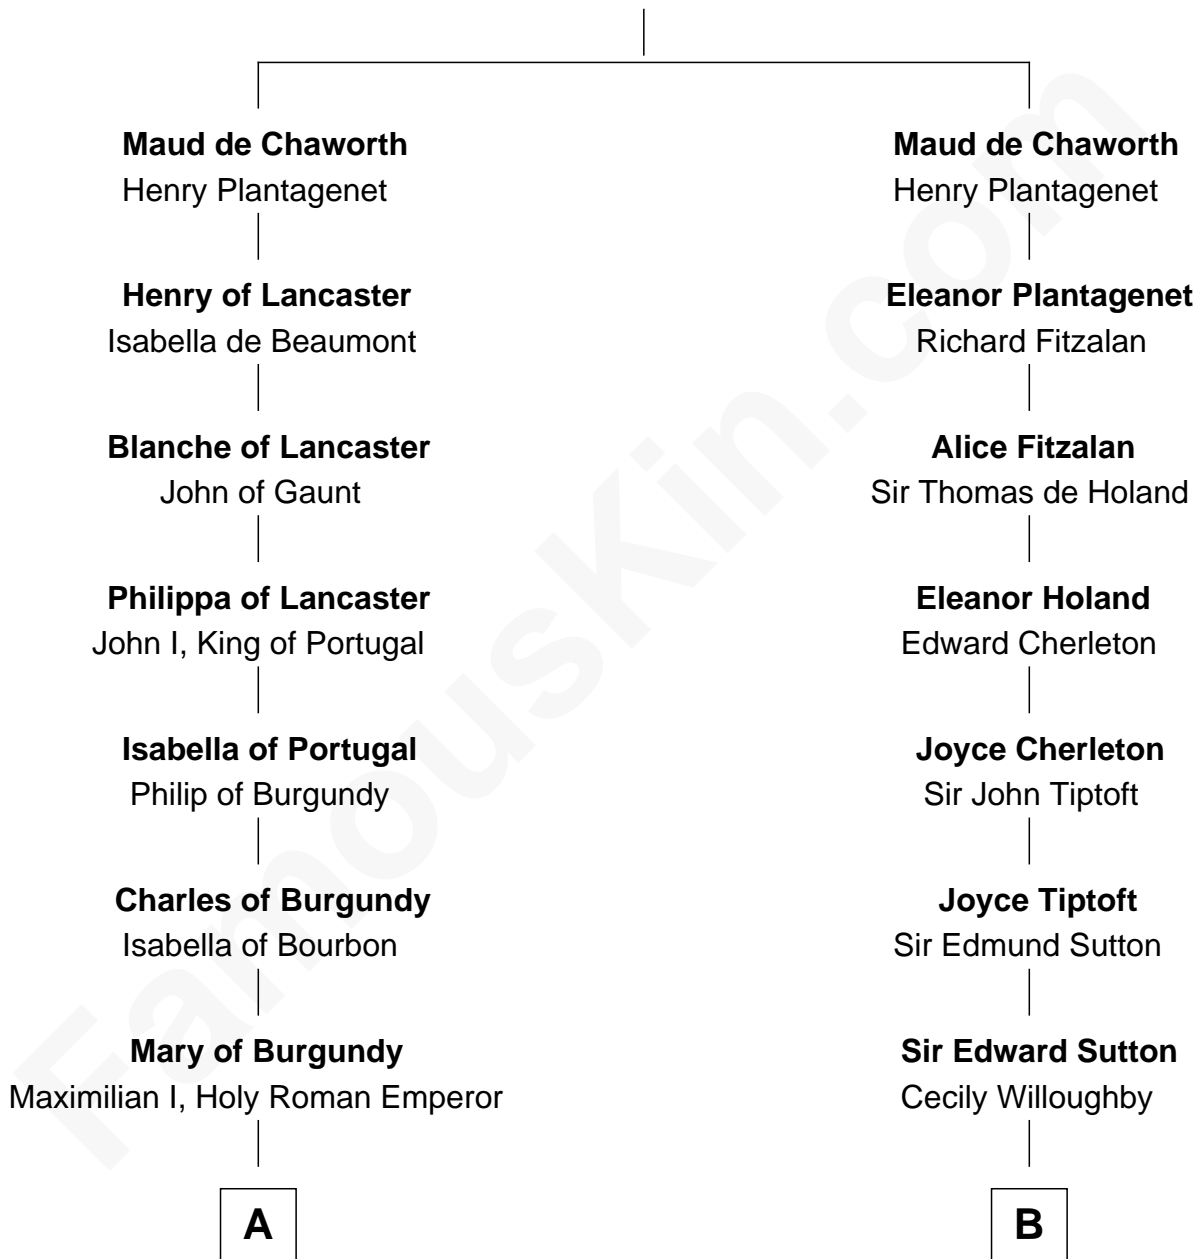

## Relationship Chart of

### Charles V

*Holy Roman Emperor*

8th cousin 12 times removed of

### Tennessee Williams

*Author of A Streetcar Named Desire*

**Isabella de Beauchamp**

Sir Patrick de Chaworth

**C**

**Cornelius Worcester Coffin**

Nancy McCorkle

**Isabelle Coffin**