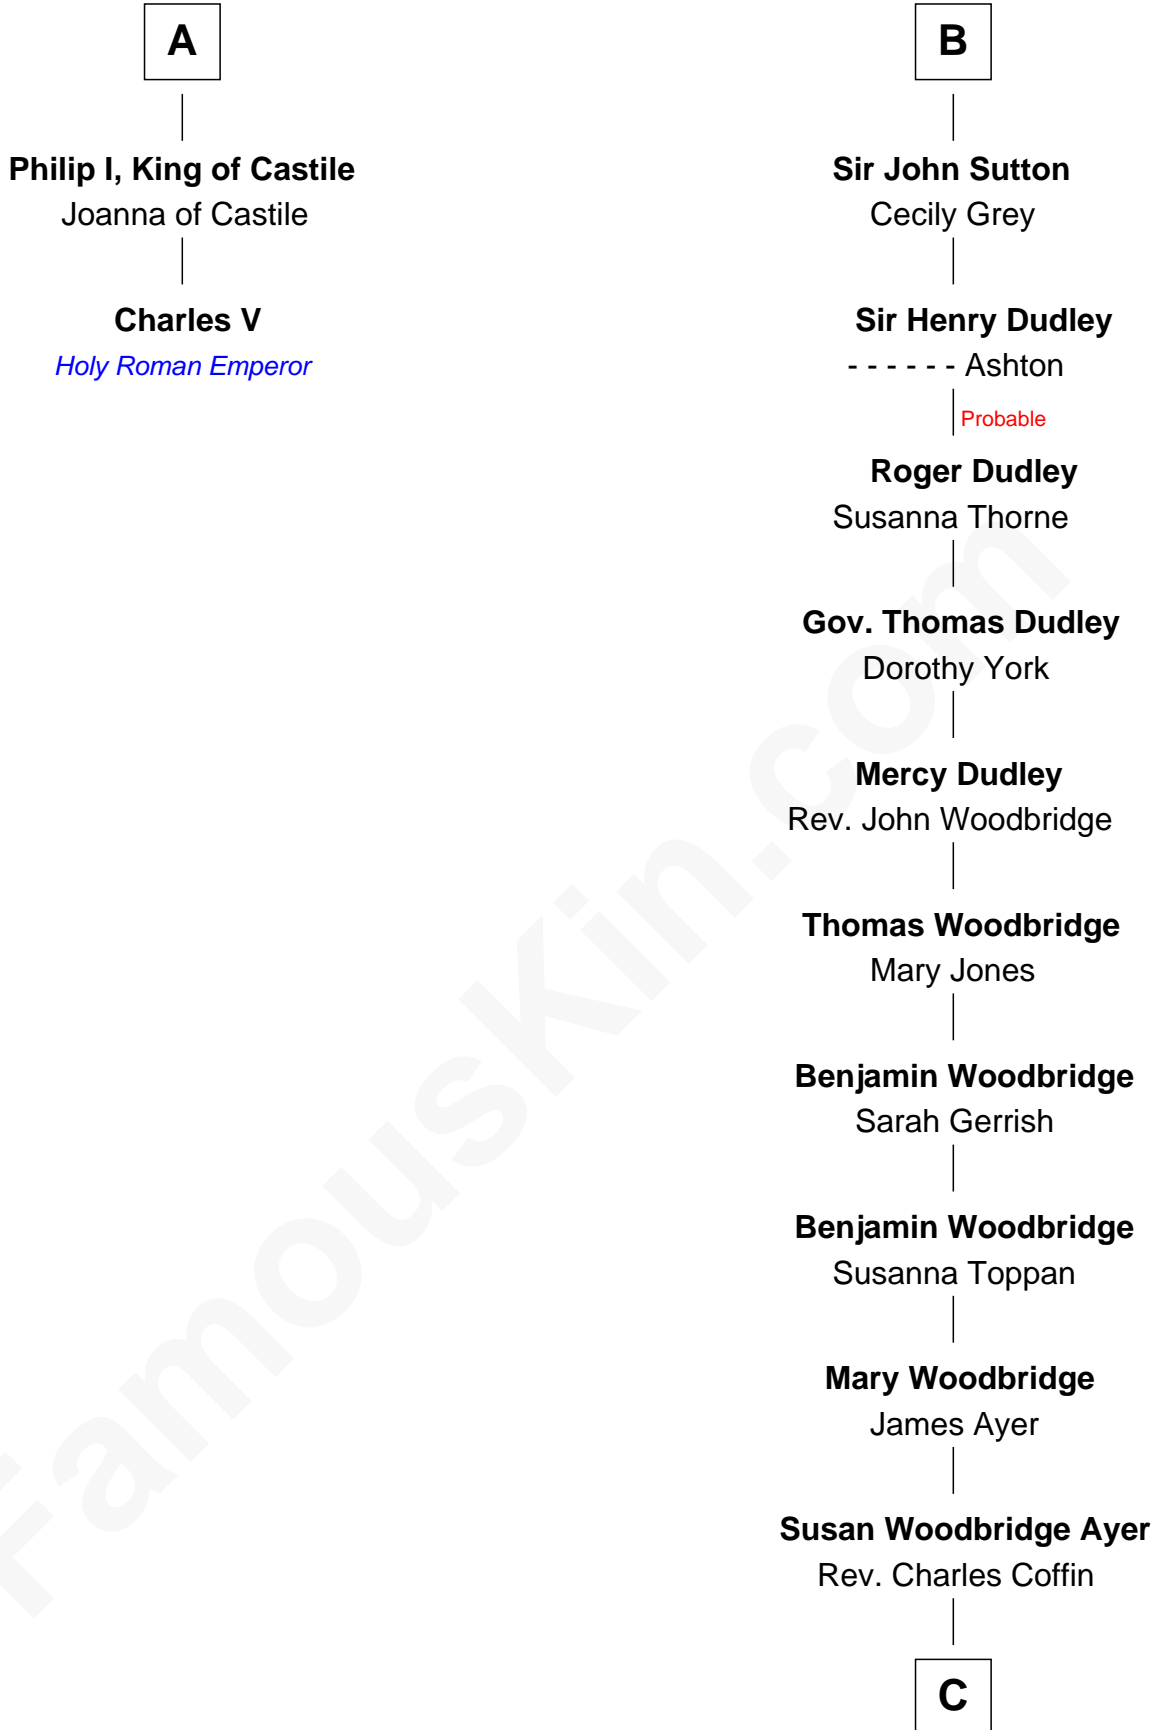

## Relationship Chart of

### Charles V

*Holy Roman Emperor*

8th cousin 12 times removed of

### Tennessee Williams

*Author of A Streetcar Named Desire*

**Isabella de Beauchamp**

Sir Patrick de Chaworth

**C**

**Cornelius Worcester Coffin**

Nancy McCorkle

**Isabelle Coffin**

Thomas Lanier Williams

**Cornelius Coffin Williams**

Edwina Dakin

**Tennessee Williams**

*Author of A Streetcar Named Desire*

FamousKin.com