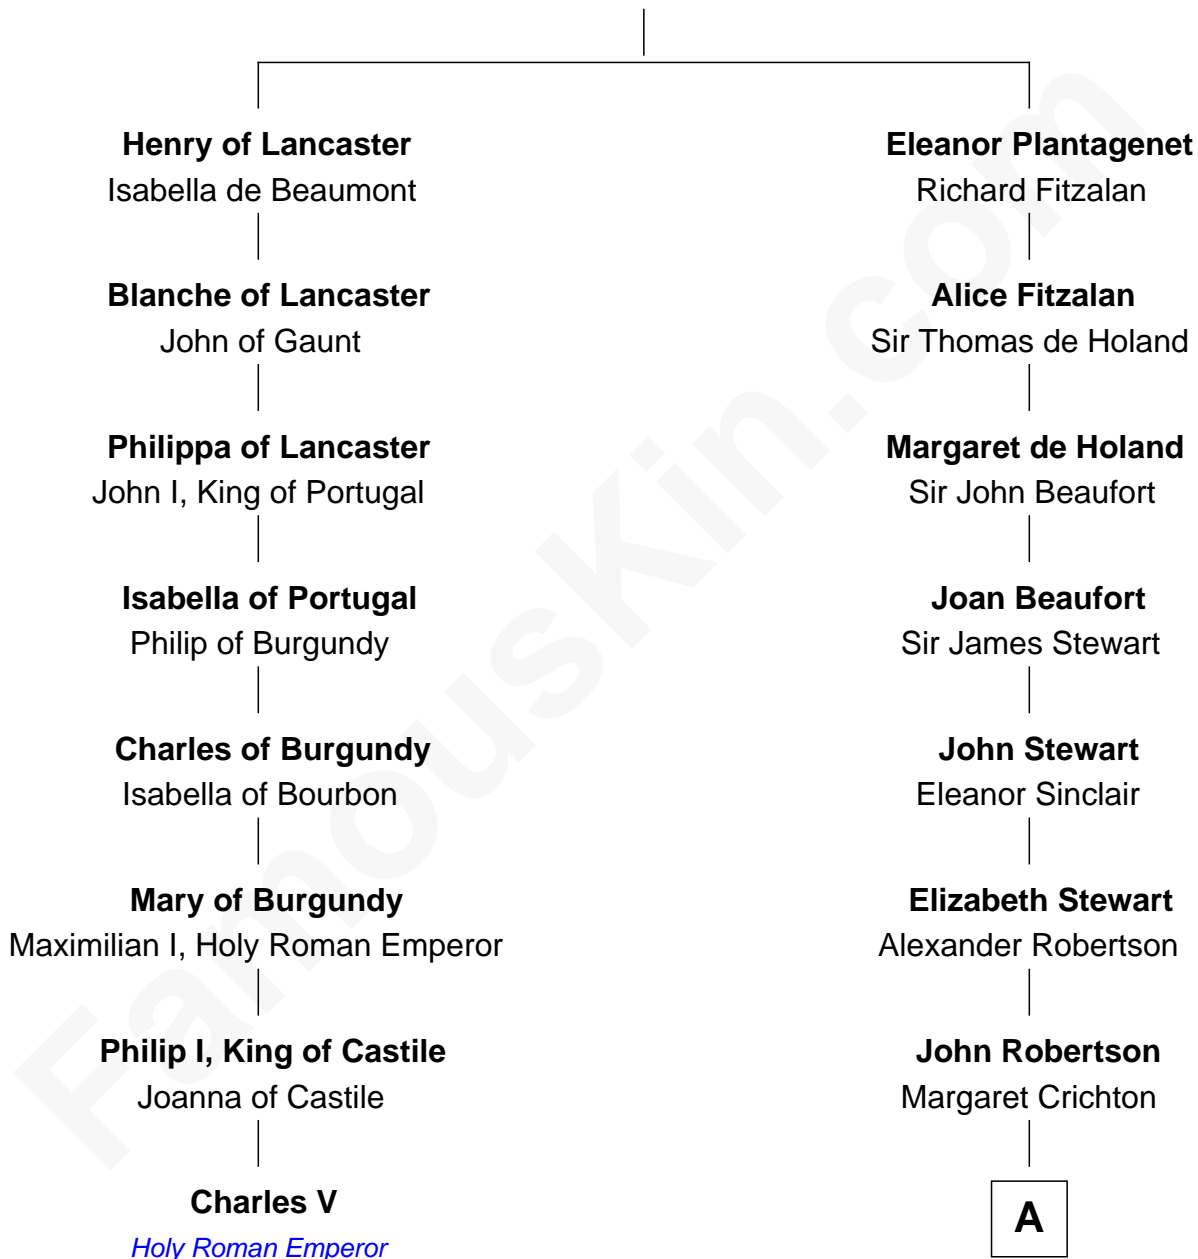

FamousKin.com

Relationship Chart of

Charles V

Holy Roman Emperor

7th cousin 5 times removed of

Patrick Henry

1st and 6th Governor of Virginia

Henry Plantagenet
Maud de Chaworth

A

David Robertson

----- Innes

William Robertson

Isabel Petrie

William Robertson

Margaret Mitchell

Jean Robertson

Alexander Henry

John Henry

Mrs. Sarah Winston Syme

Patrick Henry

1st & 6th Gov. of Virginia

FamousKin.com