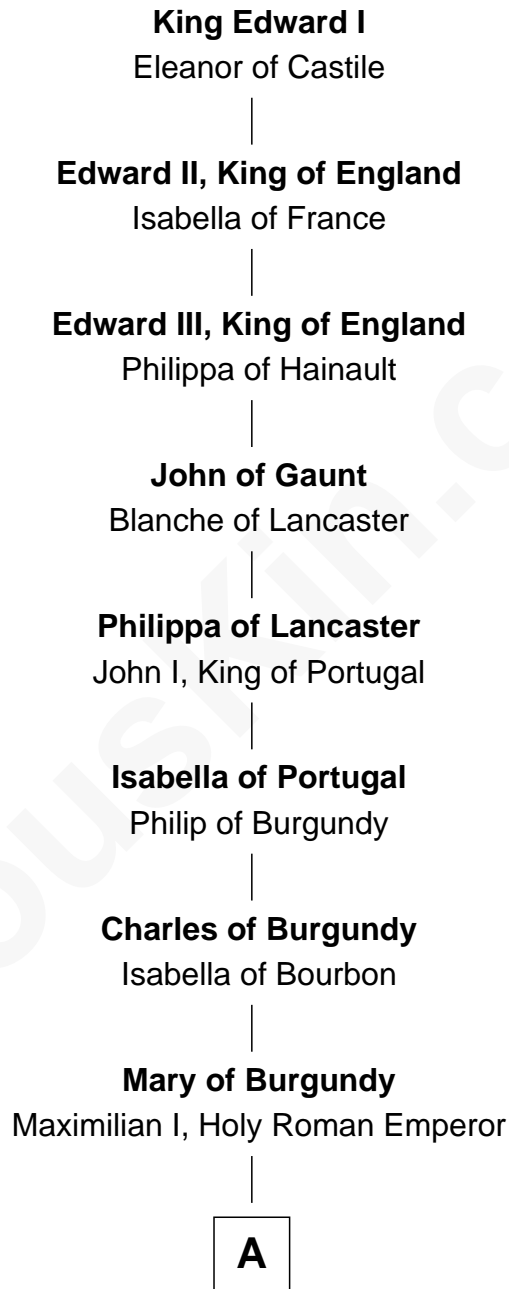

FamousKin.com Relationship Chart of

Charles V

Holy Roman Emperor

7th Great-grandson of

King Edward I

King of England

A

Philip I, King of Castile

Joanna of Castile

Charles V

Holy Roman Emperor

FamousKin.com