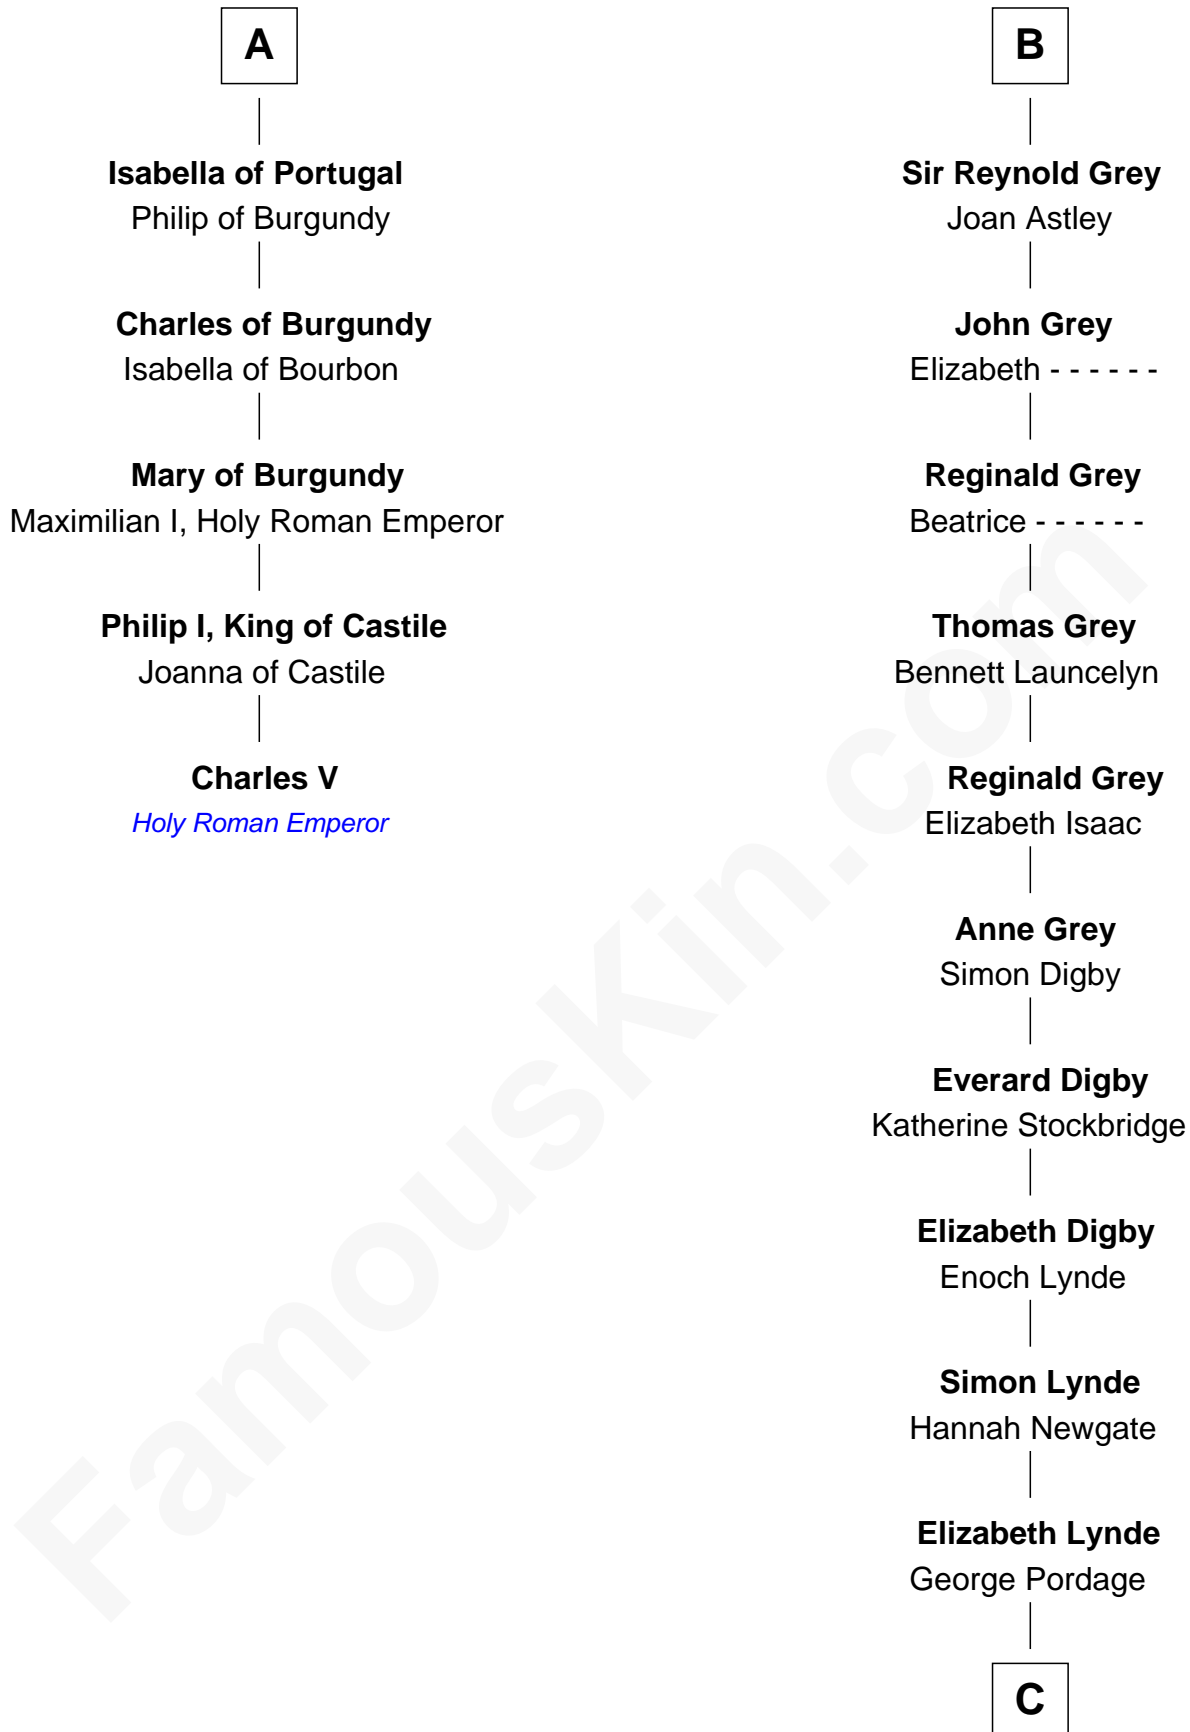

### Charles V

*Holy Roman Emperor*

11th cousin 7 times removed of

### James Bowdoin

*2nd Governor of Massachusetts*

### Henry II, King of England

*with wife*  
*Eleanor of Aquitaine*

*not married*  
*Ida de Tony*

**C**

—  
**Hannah Pordage**

James Bowdoin

—  
**James Bowdoin**

*2nd Governor of Massachusetts*