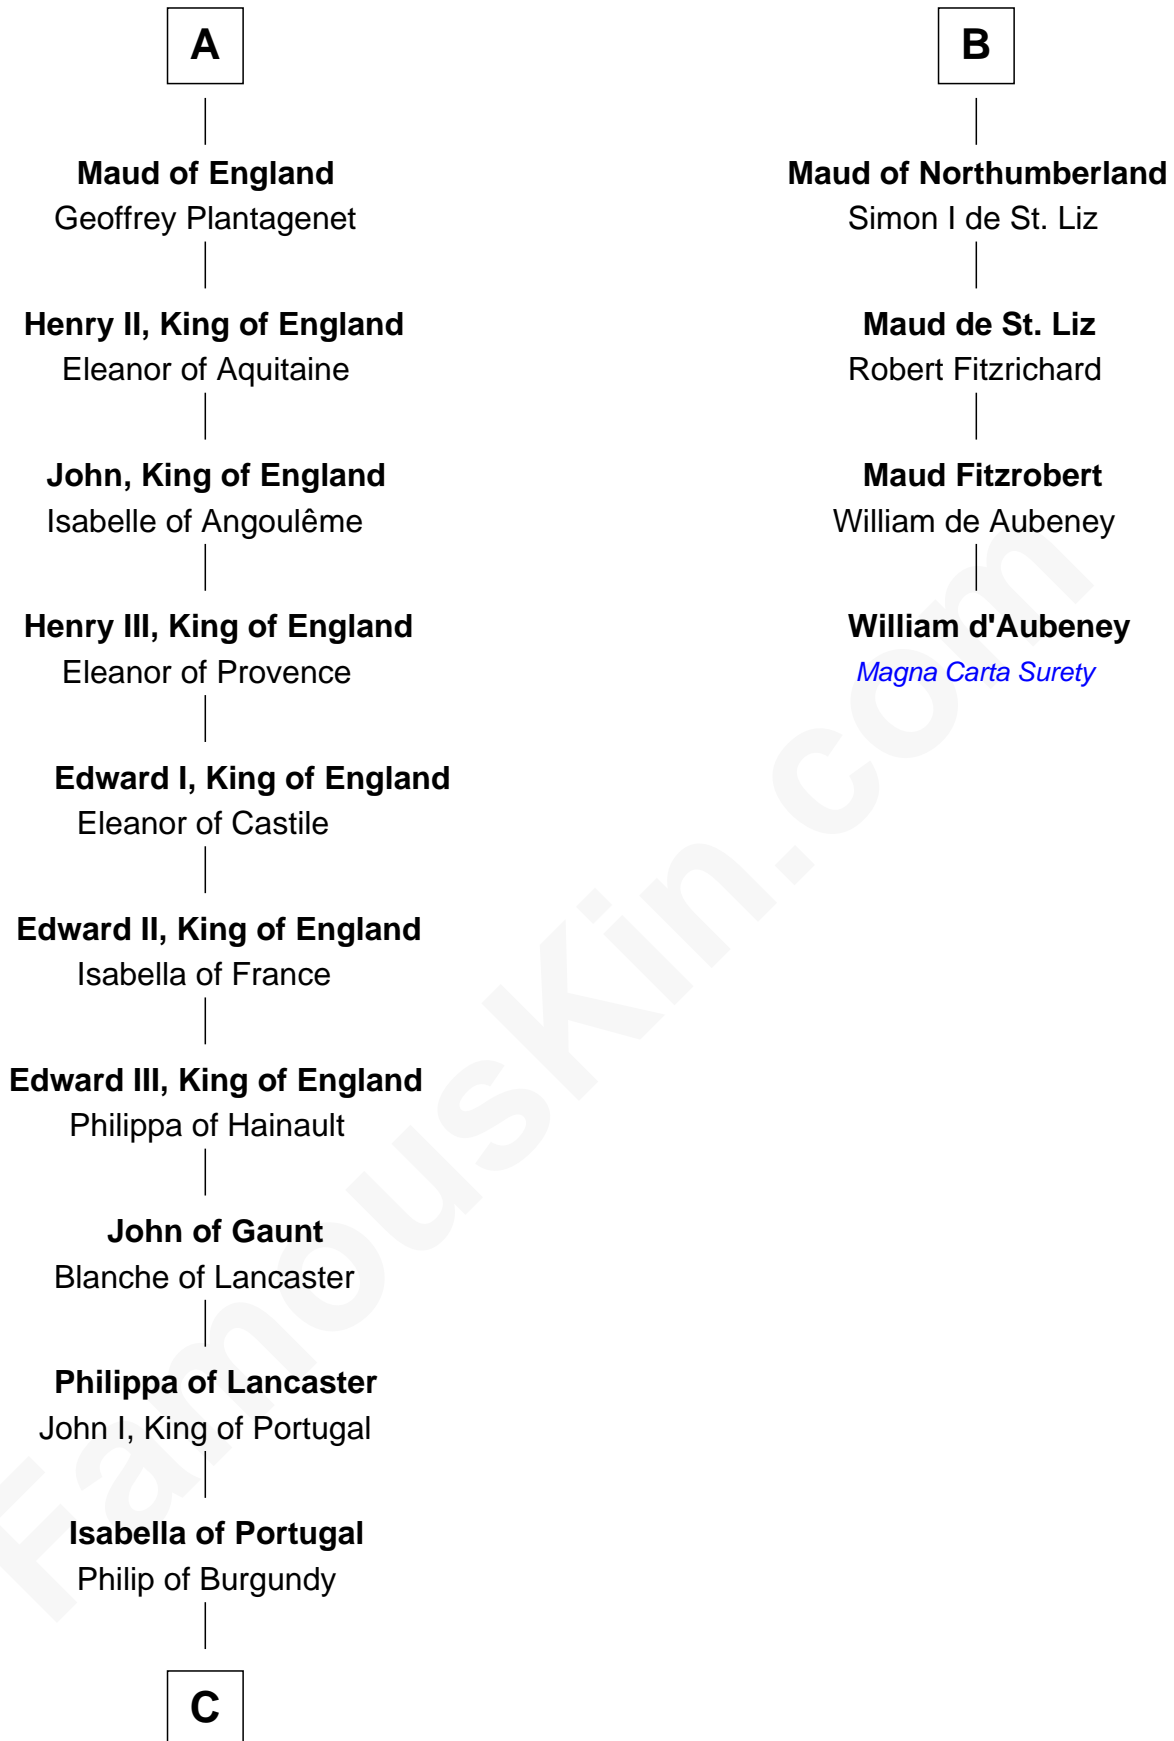

FamousKin.com

Relationship Chart of

Charles V

Holy Roman Emperor

10th cousin 10 times removed of

William d'Aubeny

Magna Carta Surety

Dietrich of Westphalia

Reinhild - - - - -

Saint Matilda of Ringelheim

Henry the Fowler

Hedwig of Saxony

Hugh the Great

Hugh Capet

Adelaide of Aquitaine

Robert II, King of France

Mathilde of Louvain

Eustace I of Boulogne

Lambert II of Lens

Adelaide of Normandy

Judith of Lens

Waltheof II of Northumbria

B

FamousKin.com