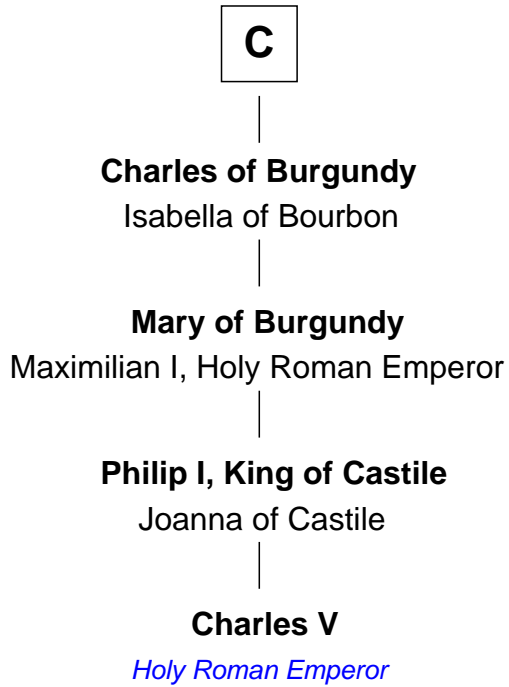

FamousKin.com

Relationship Chart of

Charles V

Holy Roman Emperor

10th cousin 10 times removed of

William d'Aubeny

Magna Carta Surety

Dietrich of Westphalia

Saint Matilda of Ringelheim

Henry the Fowler

Gerberga of Saxony

Louis IV, King of France

Charles of Lower Lorraine

Adelaide - - - - -

Gerberga of Lower Lorraine

Lambert I, Count of Louvain

Mathilde of Louvain

Eustace I of Boulogne

Lambert II of Lens

Adelaide of Normandy

Judith of Lens

Waltheof II of Northumbria

B

FamousKin.com