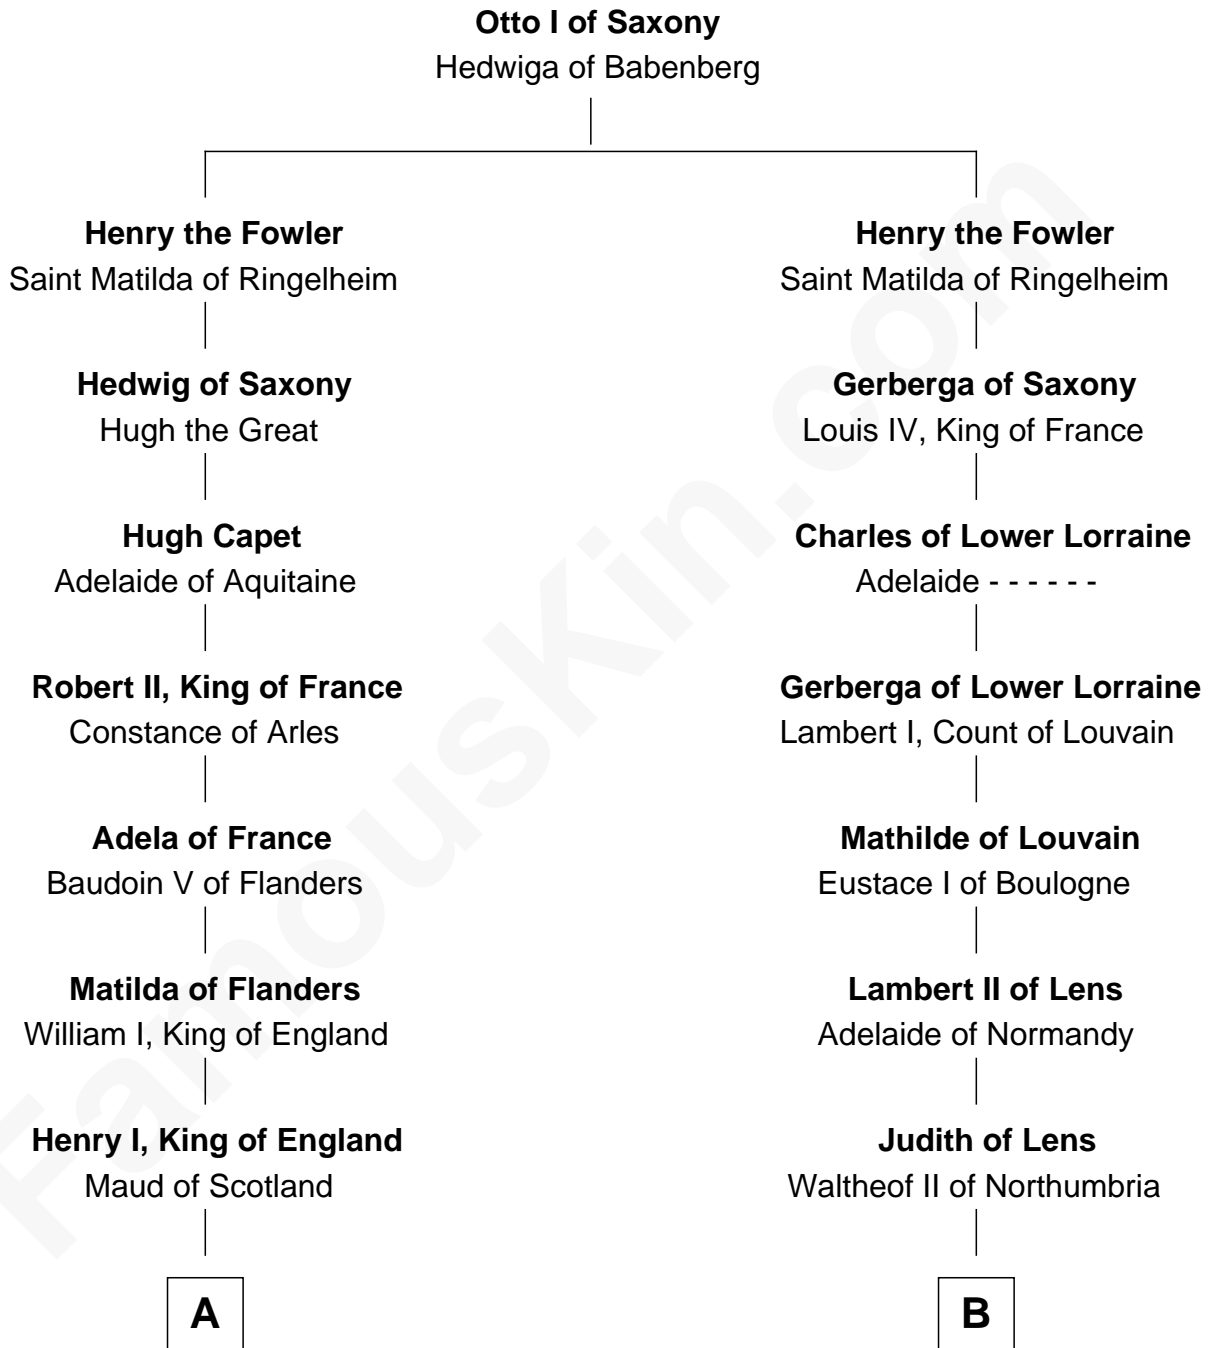

FamousKin.com

Relationship Chart of

Charles V

Holy Roman Emperor

10th cousin 10 times removed of

William d'Aubeny

Magna Carta Surety

C

—
Charles of Burgundy

Isabella of Bourbon

—
Mary of Burgundy

Maximilian I, Holy Roman Emperor

—
Philip I, King of Castile

Joanna of Castile

—
Charles V

Holy Roman Emperor