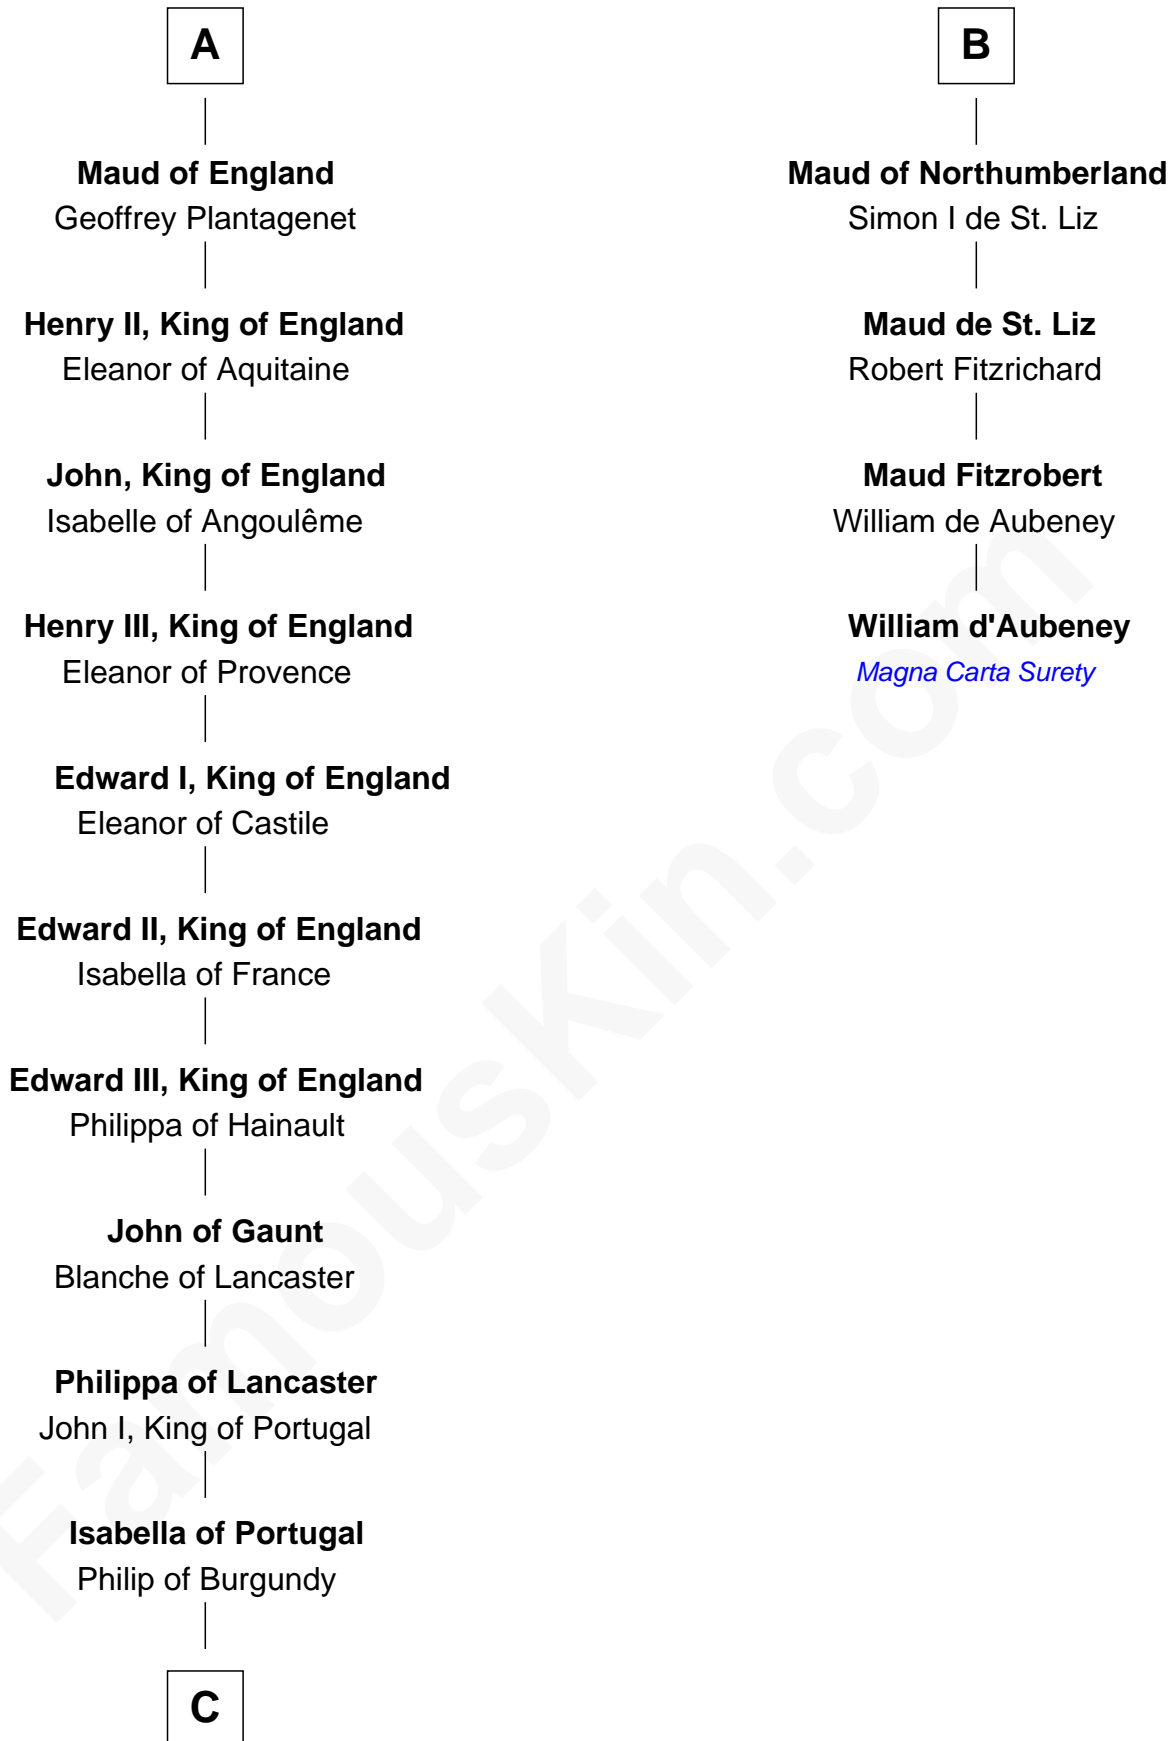

FamousKin.com

Relationship Chart of

Charles V

Holy Roman Emperor

10th cousin 10 times removed of

William d'Aubeny

Magna Carta Surety

C

—
Charles of Burgundy

Isabella of Bourbon

—
Mary of Burgundy

Maximilian I, Holy Roman Emperor

—
Philip I, King of Castile

Joanna of Castile

—
Charles V

Holy Roman Emperor