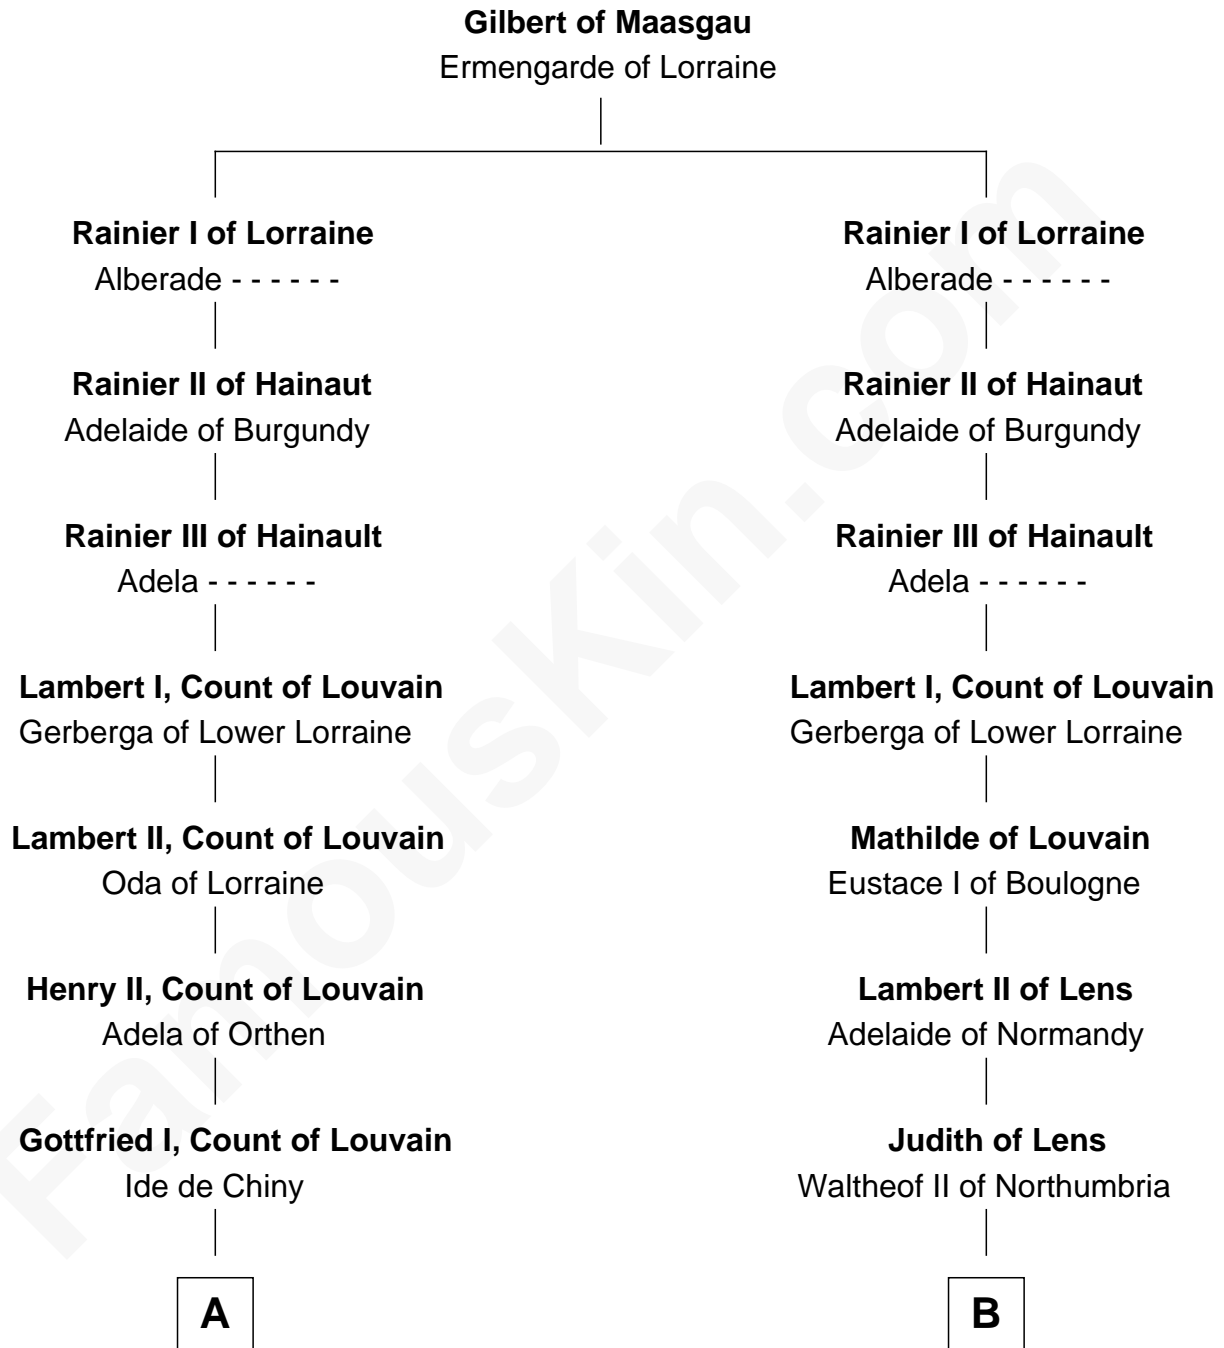

FamousKin.com

Relationship Chart of

Charles V

Holy Roman Emperor

10th cousin 11 times removed of

William d'Aubenev

Magna Carta Surety

FamousKin.com