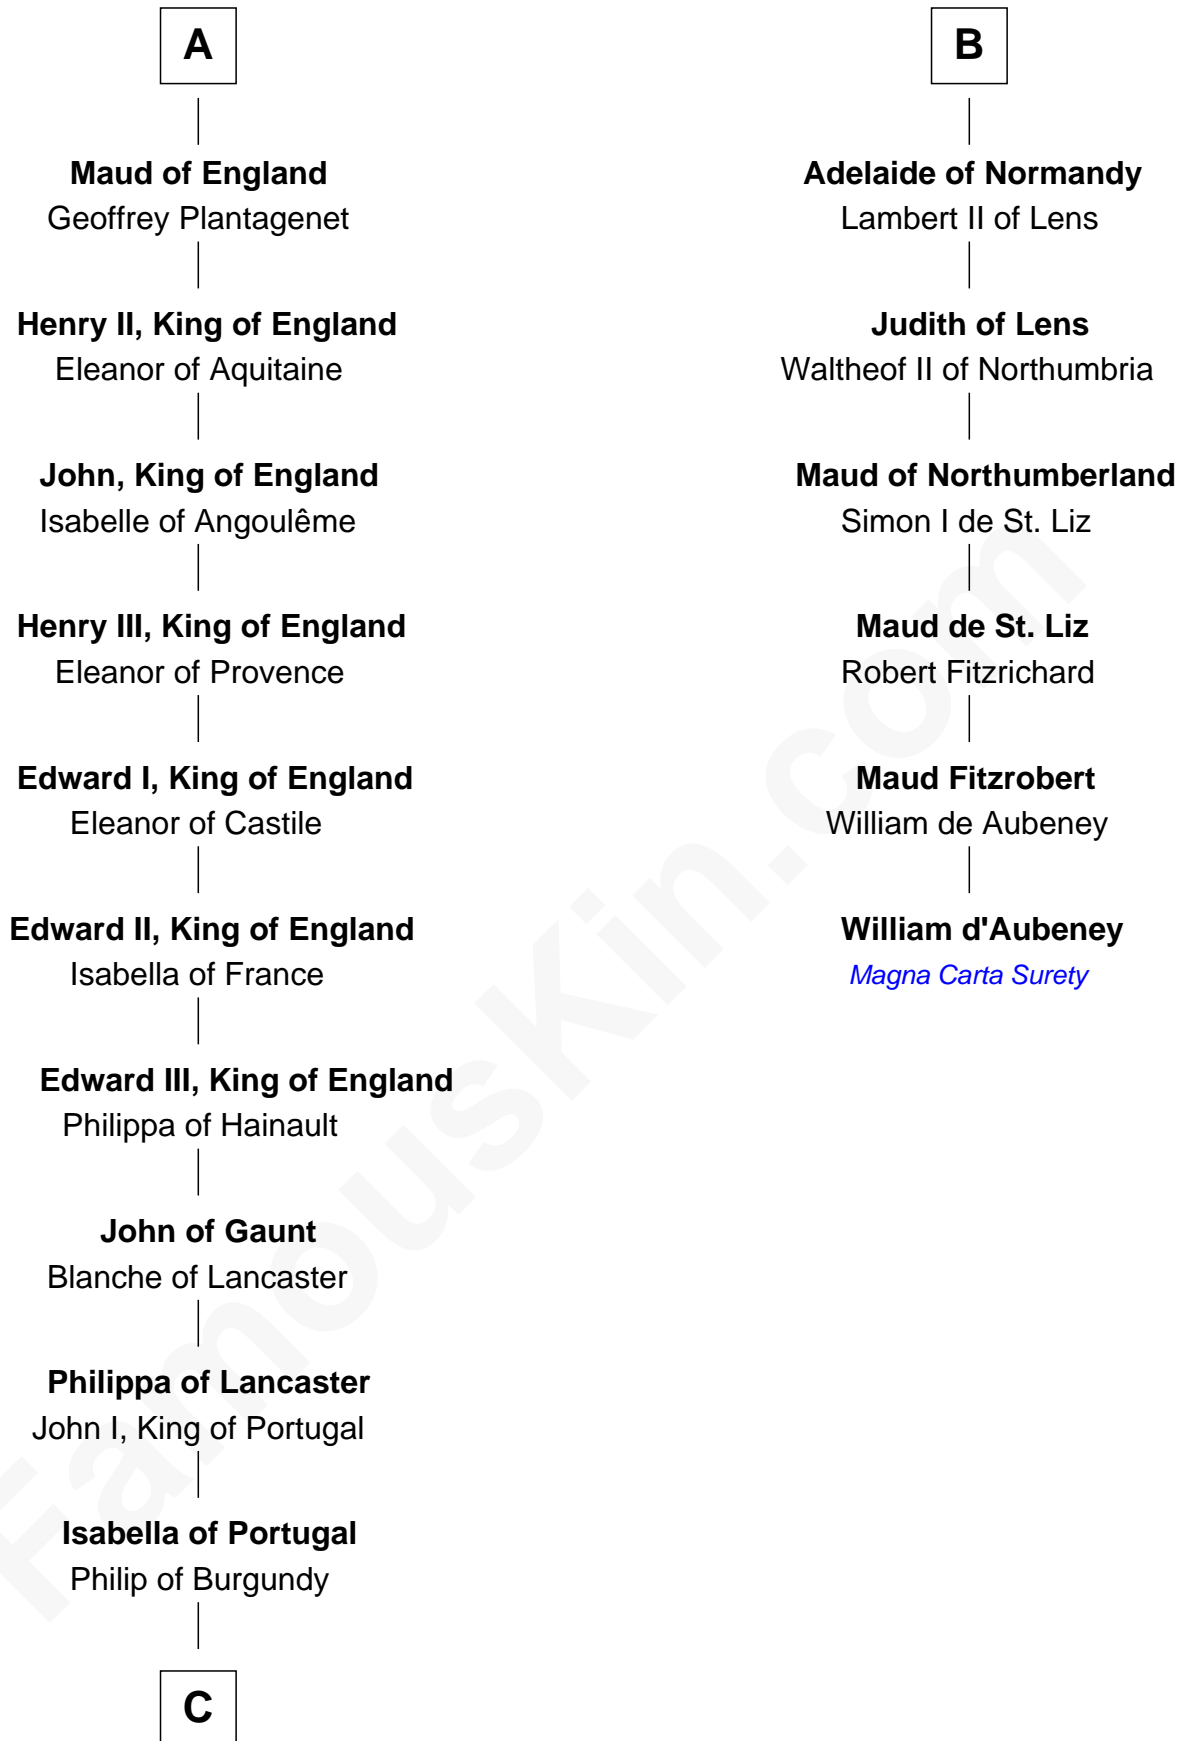

FamousKin.com

Relationship Chart of

Charles V

Holy Roman Emperor

12th cousin 8 times removed of

William d'Aubeny

Magna Carta Surety

Robert the Strong