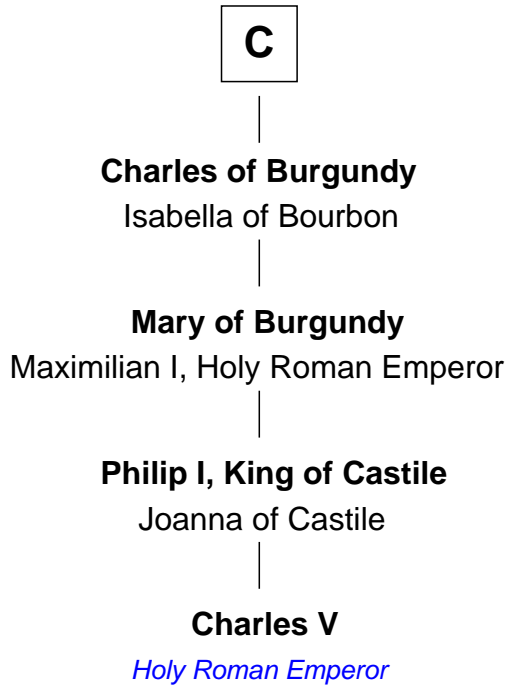

FamousKin.com

Relationship Chart of

Charles V

Holy Roman Emperor

12th cousin 8 times removed of

William d'Aubeny

Magna Carta Surety

Robert the Strong