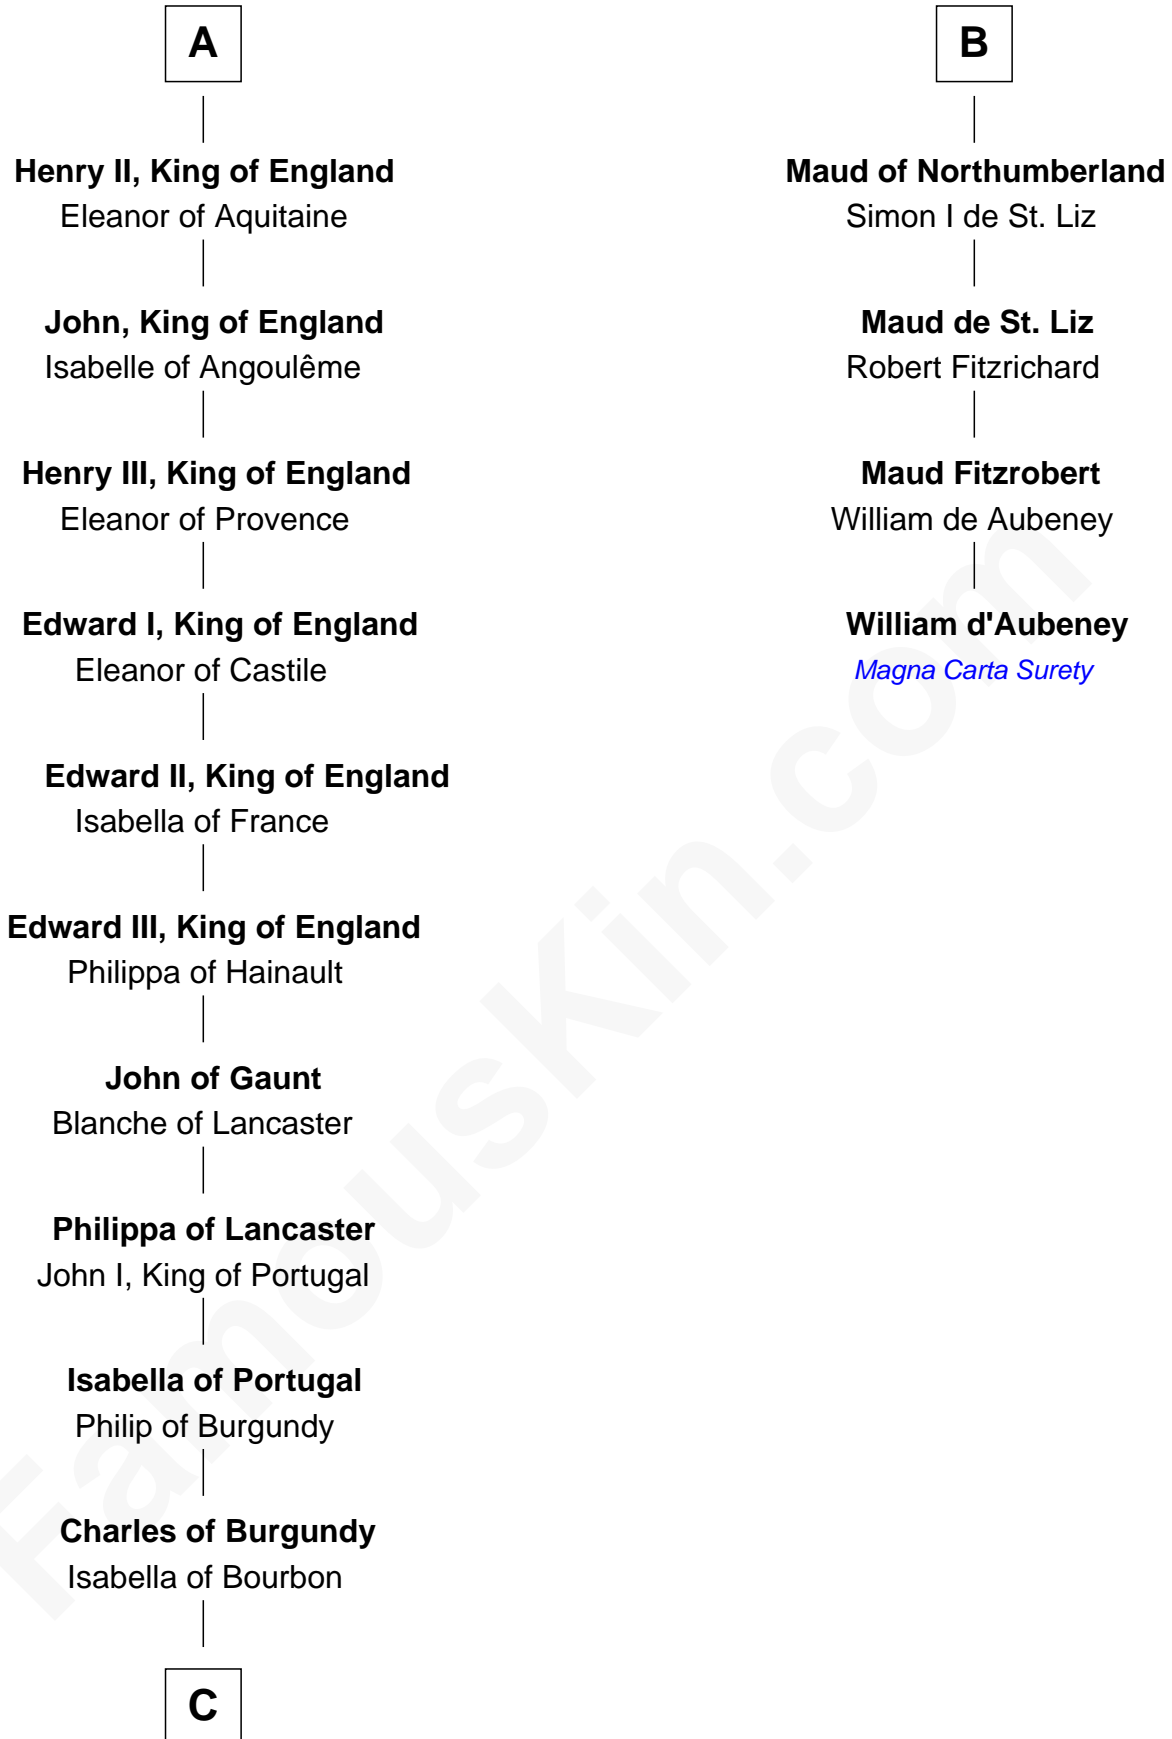

### Charles V

*Holy Roman Emperor*

10th cousin 9 times removed of

**William d'Aubeny**

*Magna Carta Surety*

**Fulk I of Anjou**

**Fulk II of Anjou**  
Gerberga of Maine

**Adelaide of Anjou**  
William I of Provence

**Constance of Arles**  
Robert II, King of France

**Adela of France**  
Baudoin V of Flanders

**Matilda of Flanders**  
William I, King of England

**Henry I, King of England**  
Maud of Scotland

**Maud of England**  
Geoffrey Plantagenet

**A**

**Fulk II of Anjou**  
Gerberga of Maine

**Geoffroi I Grisegonelle**  
Adele of Troyes

**Ermengarde of Anjou**  
Conan I of Brittany

**Judith of Brittany**  
Richard II of Normandy

**Robert I of Normandy**  
Herleve of Falaise

**Adelaide of Normandy**  
Lambert II of Lens

**Judith of Lens**  
Waltheof II of Northumbria

**B**

**C**

—  
**Mary of Burgundy**  
Maximilian I, Holy Roman Emperor

—  
**Philip I, King of Castile**  
Joanna of Castile