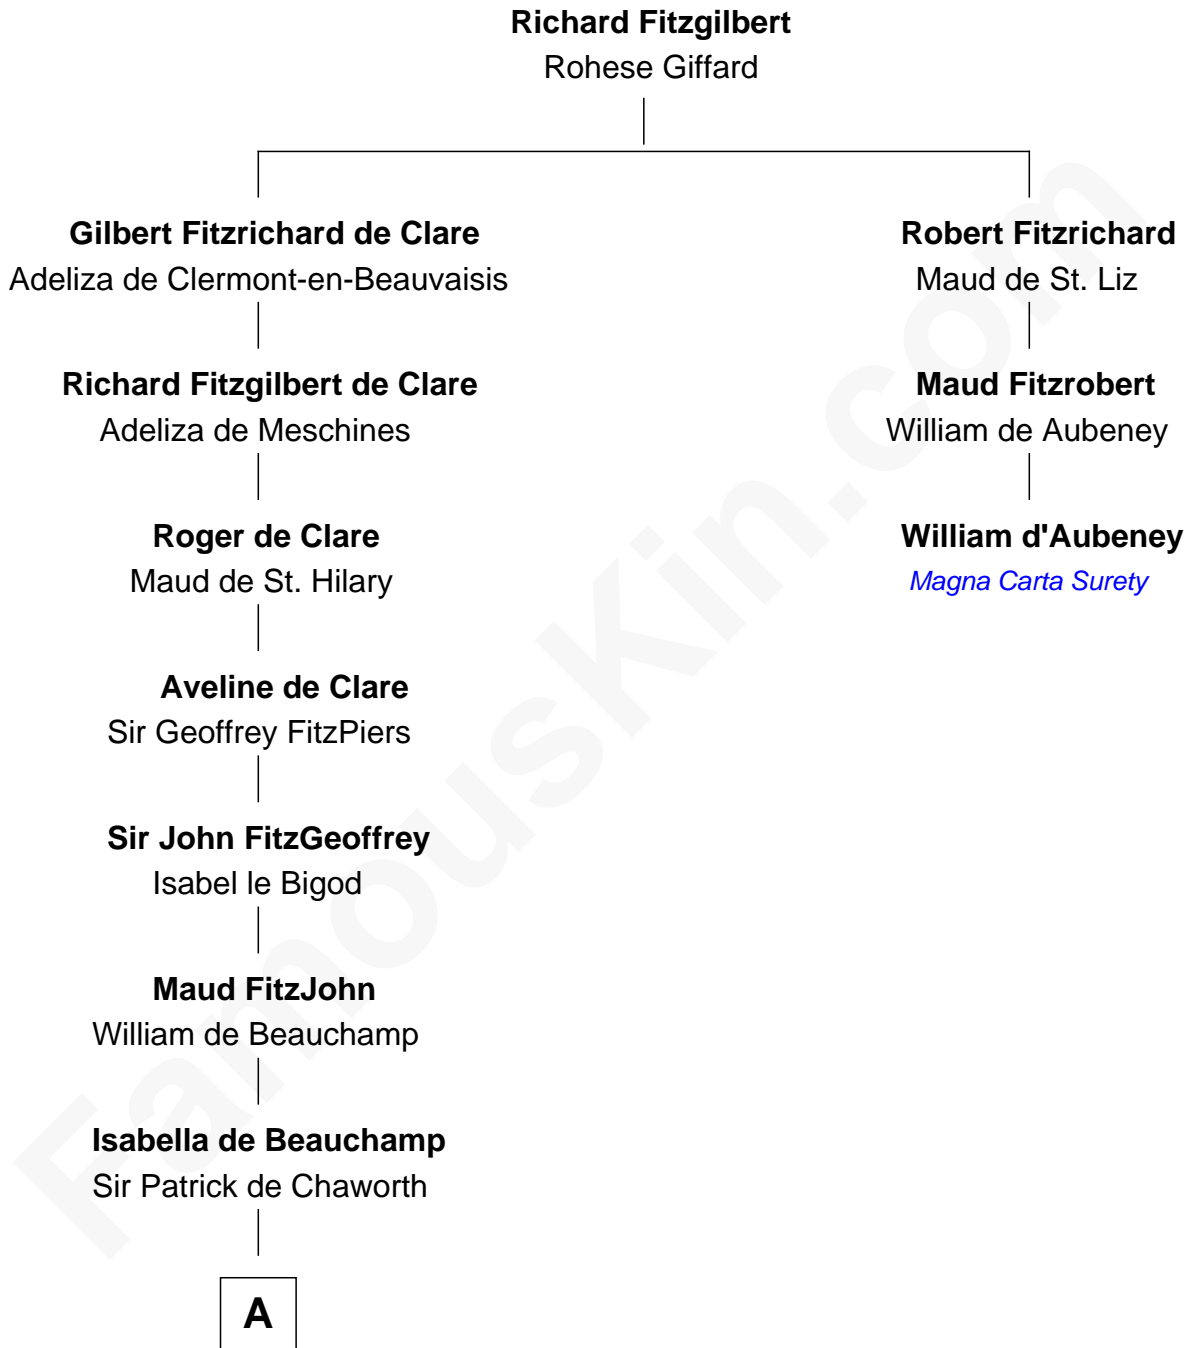

# FamousKin.com

## Relationship Chart of

### Charles V

*Holy Roman Emperor*

2nd cousin 13 times removed of

**William d'Aubeny**  
*Magna Carta Surety*

**A**

**Maud de Chaworth**

Henry Plantagenet

**Henry of Lancaster**