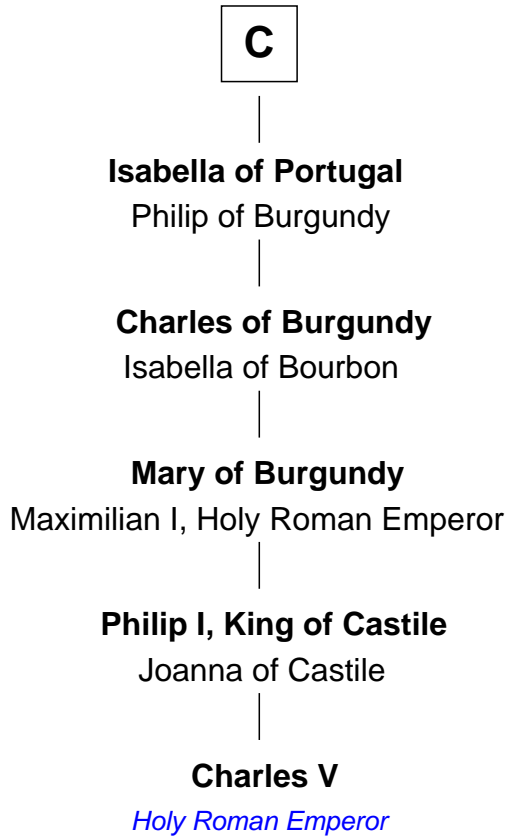

FamousKin.com

Relationship Chart of

Charles V

Holy Roman Emperor

12th cousin 9 times removed of

William d'Aubeny

Magna Carta Surety

Guerric I of Morvois

Eve of Roussillon

FamousKin.com