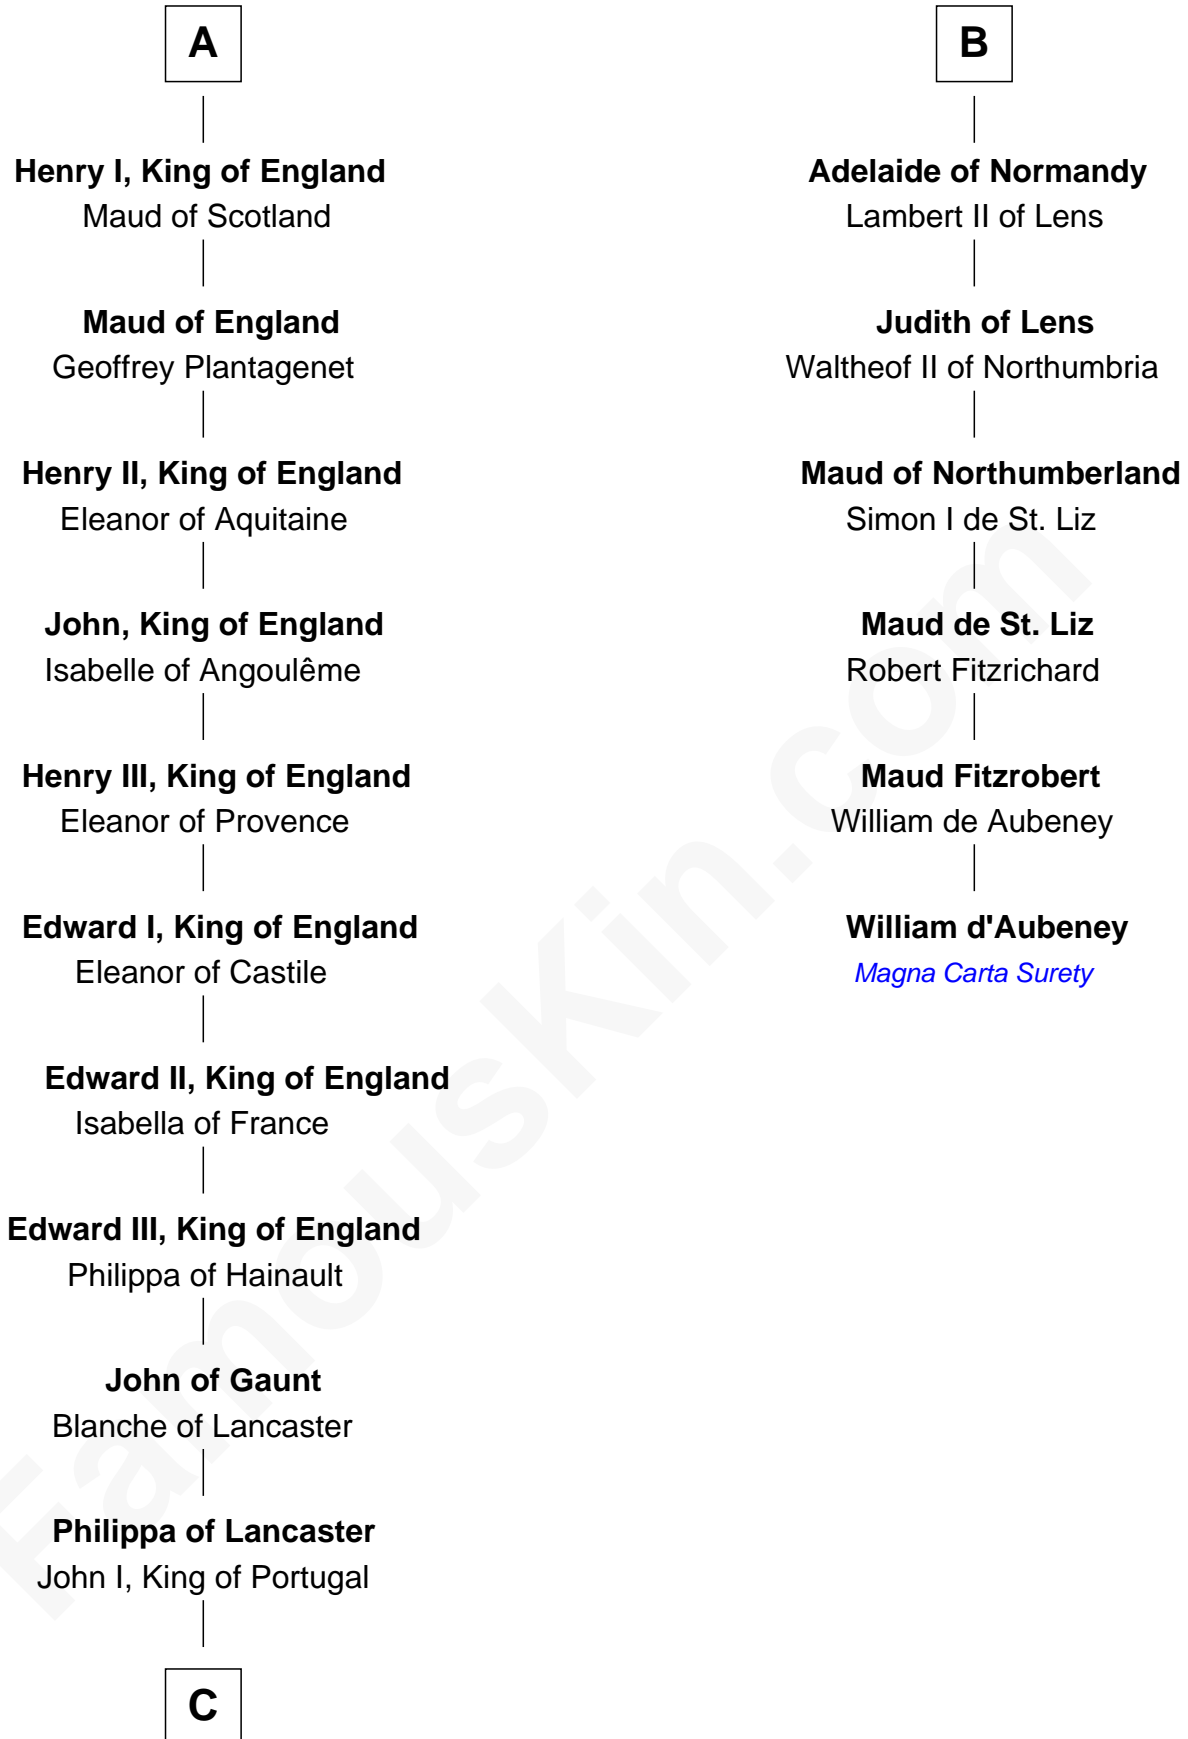

FamousKin.com

Relationship Chart of

Charles V

Holy Roman Emperor

12th cousin 9 times removed of

William d'Aubeny

Magna Carta Surety

Guerric I of Morvois

Eve of Roussillon

FamousKin.com