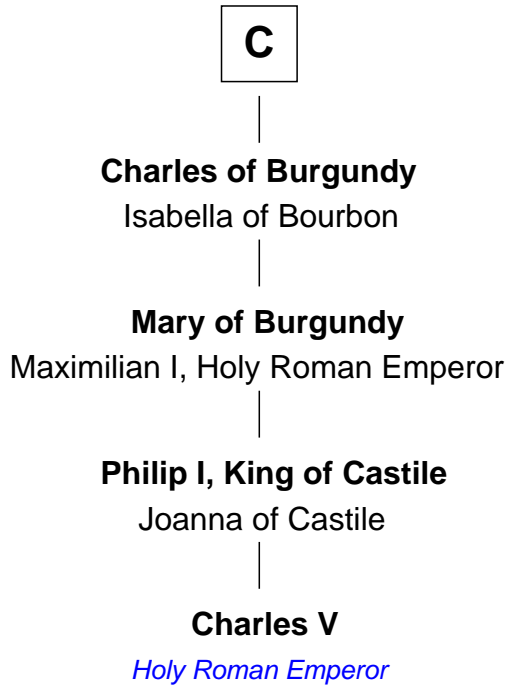

FamousKin.com

Relationship Chart of

Charles V

Holy Roman Emperor

10th cousin 10 times removed of

William d'Aubenev

Magna Carta Surety

Gilbert of Burgundy
Ermengarde of Autun

Robert I of Normandy

Herleve of Falaise

William I, King of England

Matilda of Flanders

Henry I, King of England

Maud of Scotland

A

Adelaide of Burgundy

Robert of Vermandois

Adele of Troyes

Geoffroi I Grisegonelle

Ermengarde of Anjou

Conan I of Brittany

Judith of Brittany

Richard II of Normandy

Robert I of Normandy

Herleve of Falaise

Adelaide of Normandy

Lambert II of Lens

Judith of Lens

Waltheof II of Northumbria

B

FamousKin.com