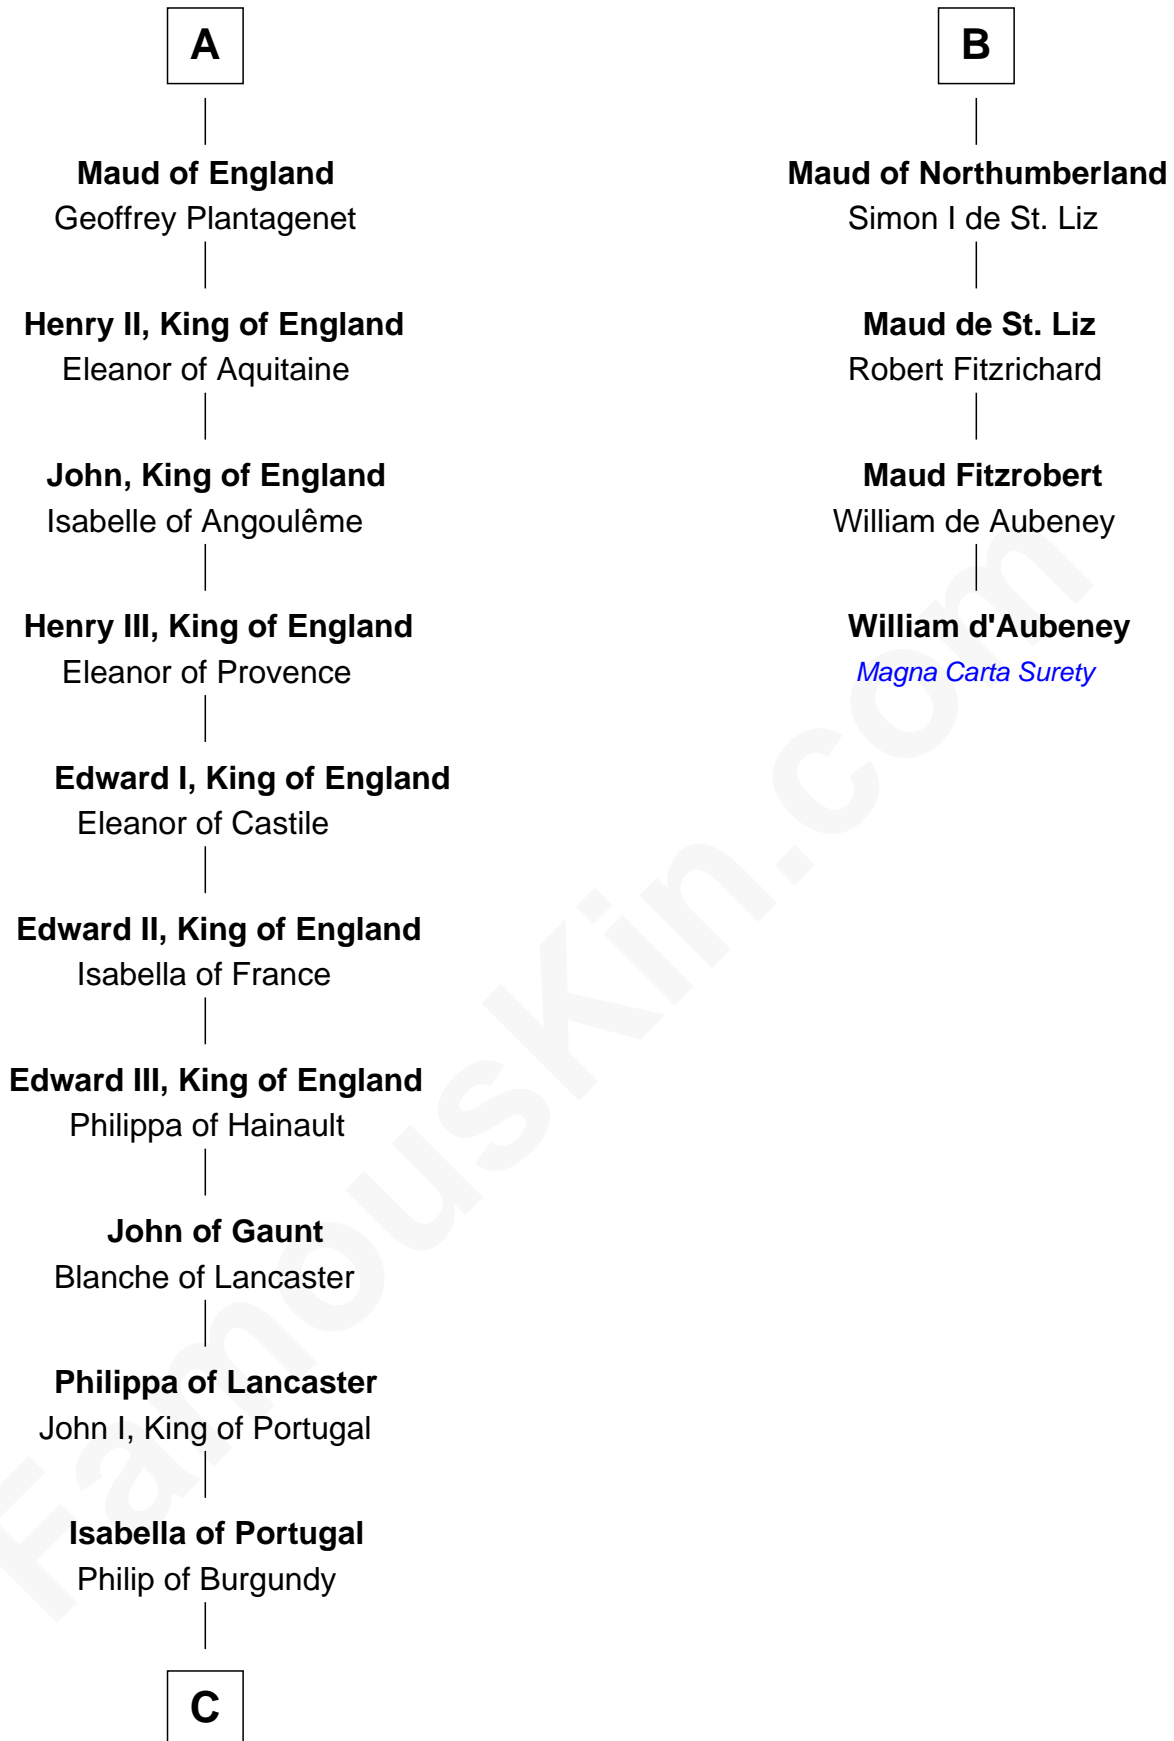

FamousKin.com

Relationship Chart of

Charles V

Holy Roman Emperor

10th cousin 10 times removed of

William d'Aubenev

Magna Carta Surety

Gilbert of Burgundy
Ermengarde of Autun

Adelaide of Burgundy

Robert of Vermandois

Adele of Troyes

Geoffroi I Grisegonelle

Ermengarde of Anjou

Conan I of Brittany

Judith of Brittany

Richard II of Normandy

Robert I of Normandy

Herleve of Falaise

William I, King of England

Matilda of Flanders

Henry I, King of England

Maud of Scotland

A

Adelaide of Burgundy

Herleve of Falaise

Adelaide of Normandy

Lambert II of Lens

Judith of Lens

Waltheof II of Northumbria

B

FamousKin.com