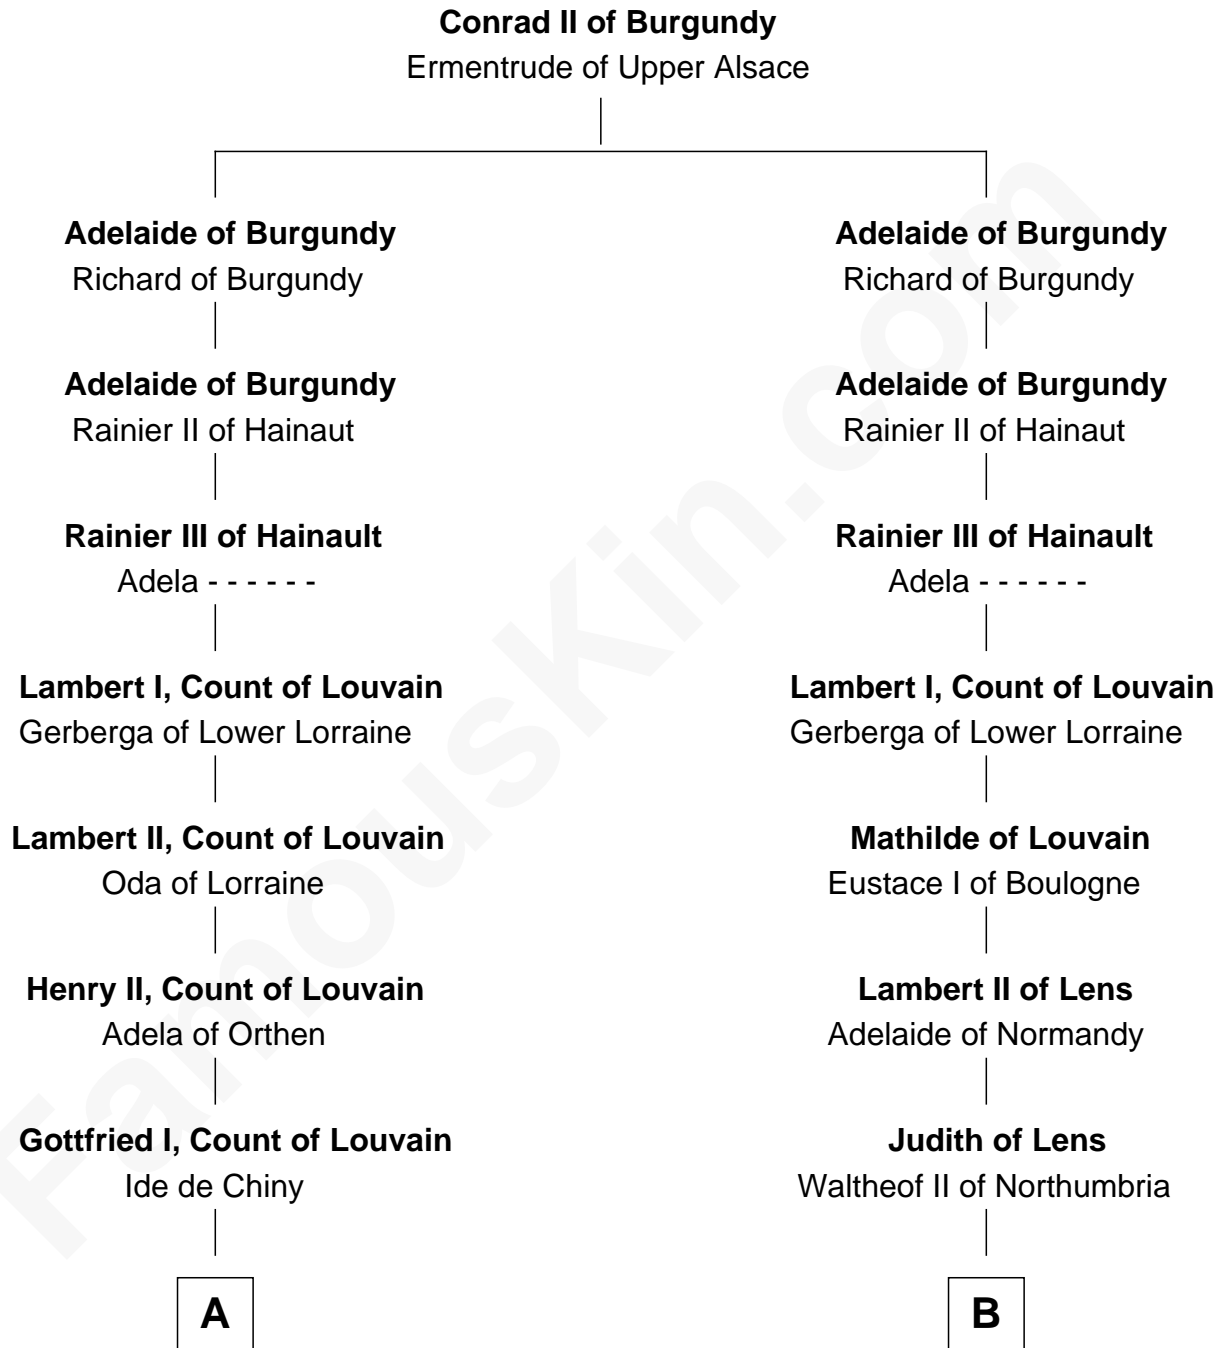

FamousKin.com

Relationship Chart of

Charles V

Holy Roman Emperor

10th cousin 11 times removed of

William d'Aubenev

Magna Carta Surety

FamousKin.com