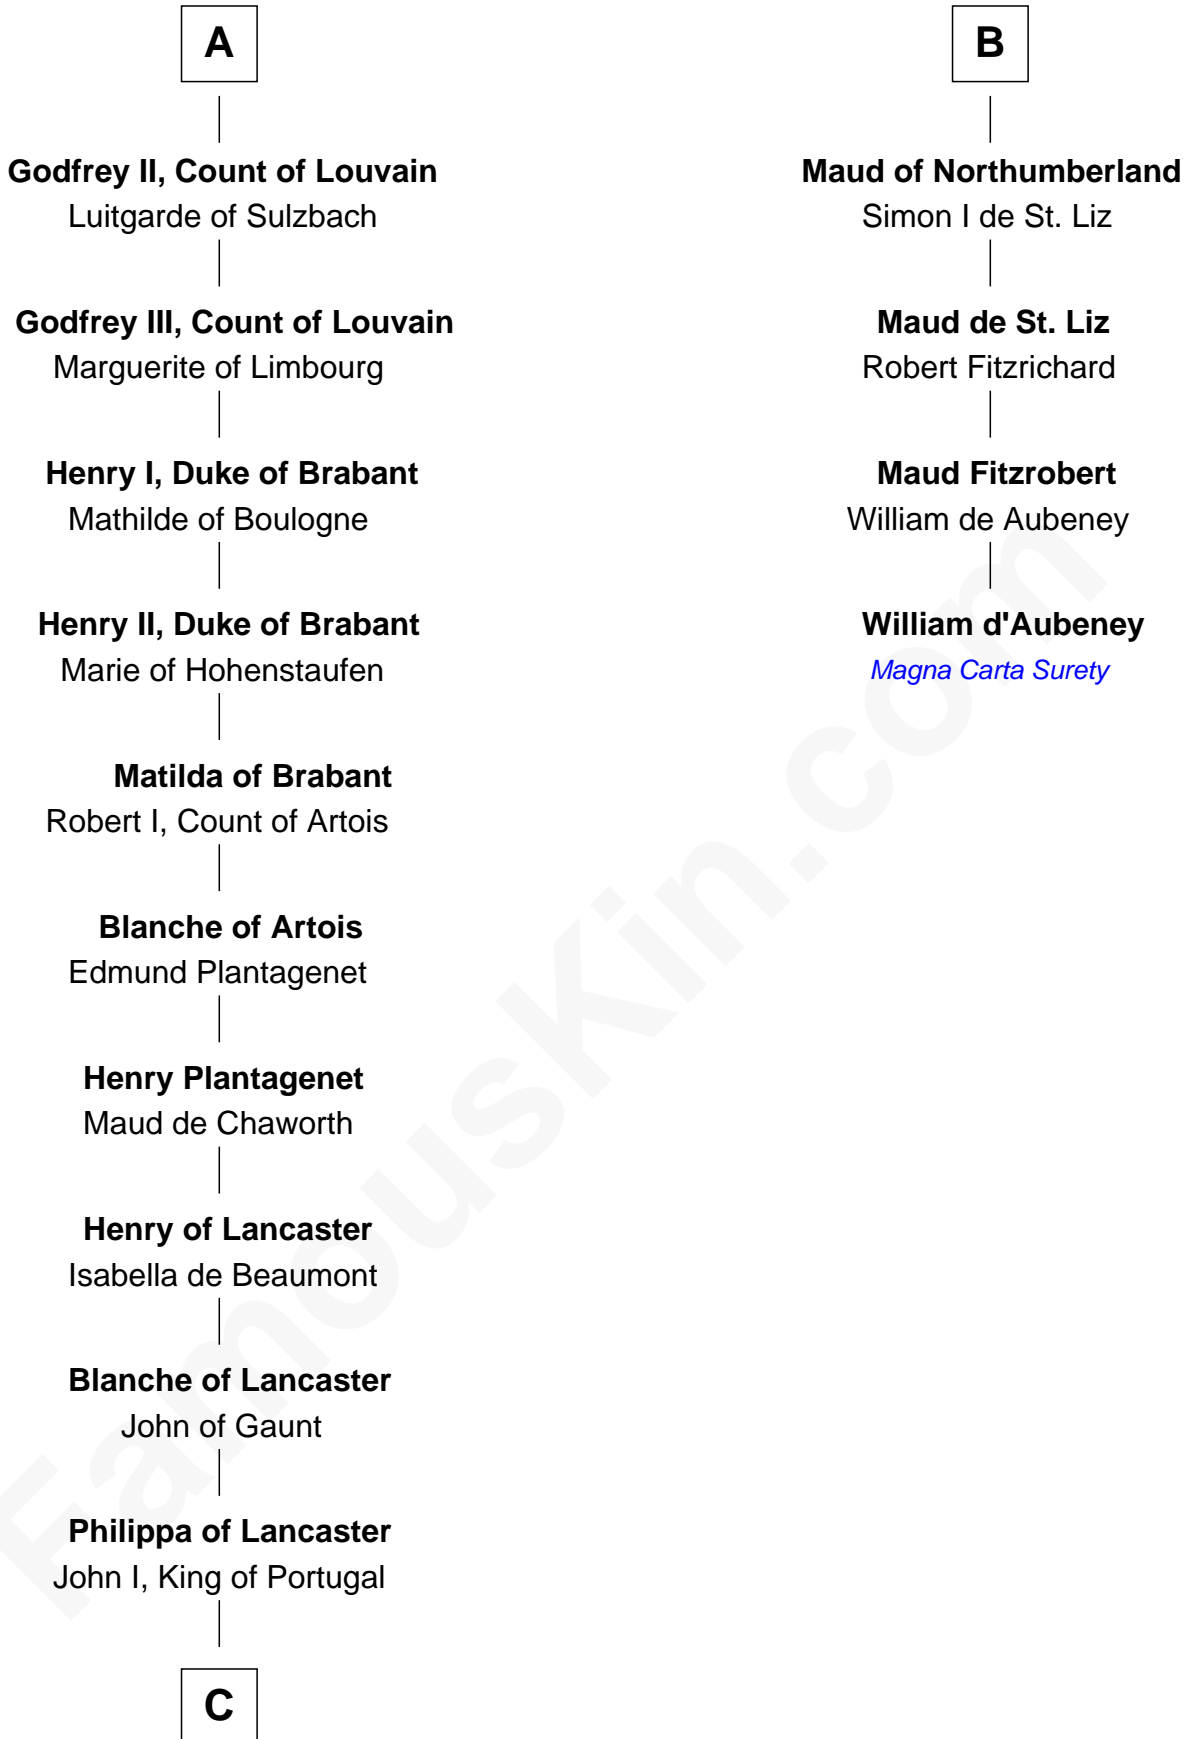

FamousKin.com

Relationship Chart of

Charles V

Holy Roman Emperor

10th cousin 11 times removed of

William d'Aubenev

Magna Carta Surety

FamousKin.com