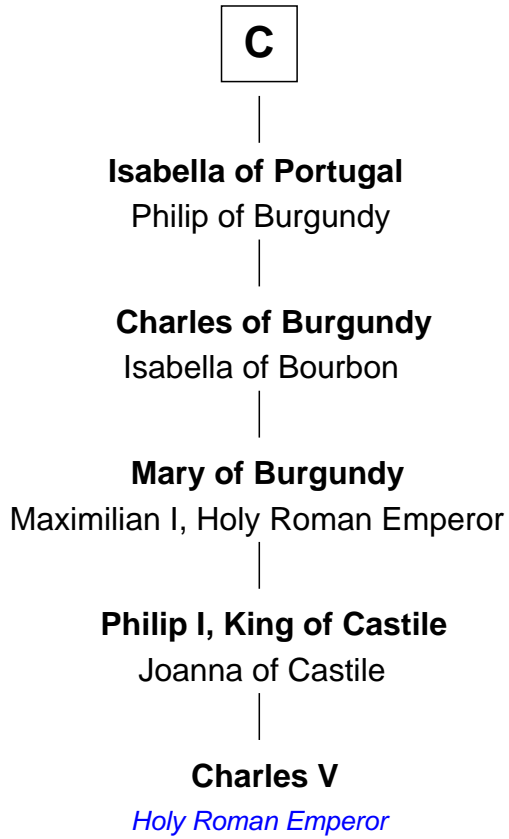

FamousKin.com

Relationship Chart of

Charles V

Holy Roman Emperor

10th cousin 11 times removed of

William d'Aubenev

Magna Carta Surety

FamousKin.com