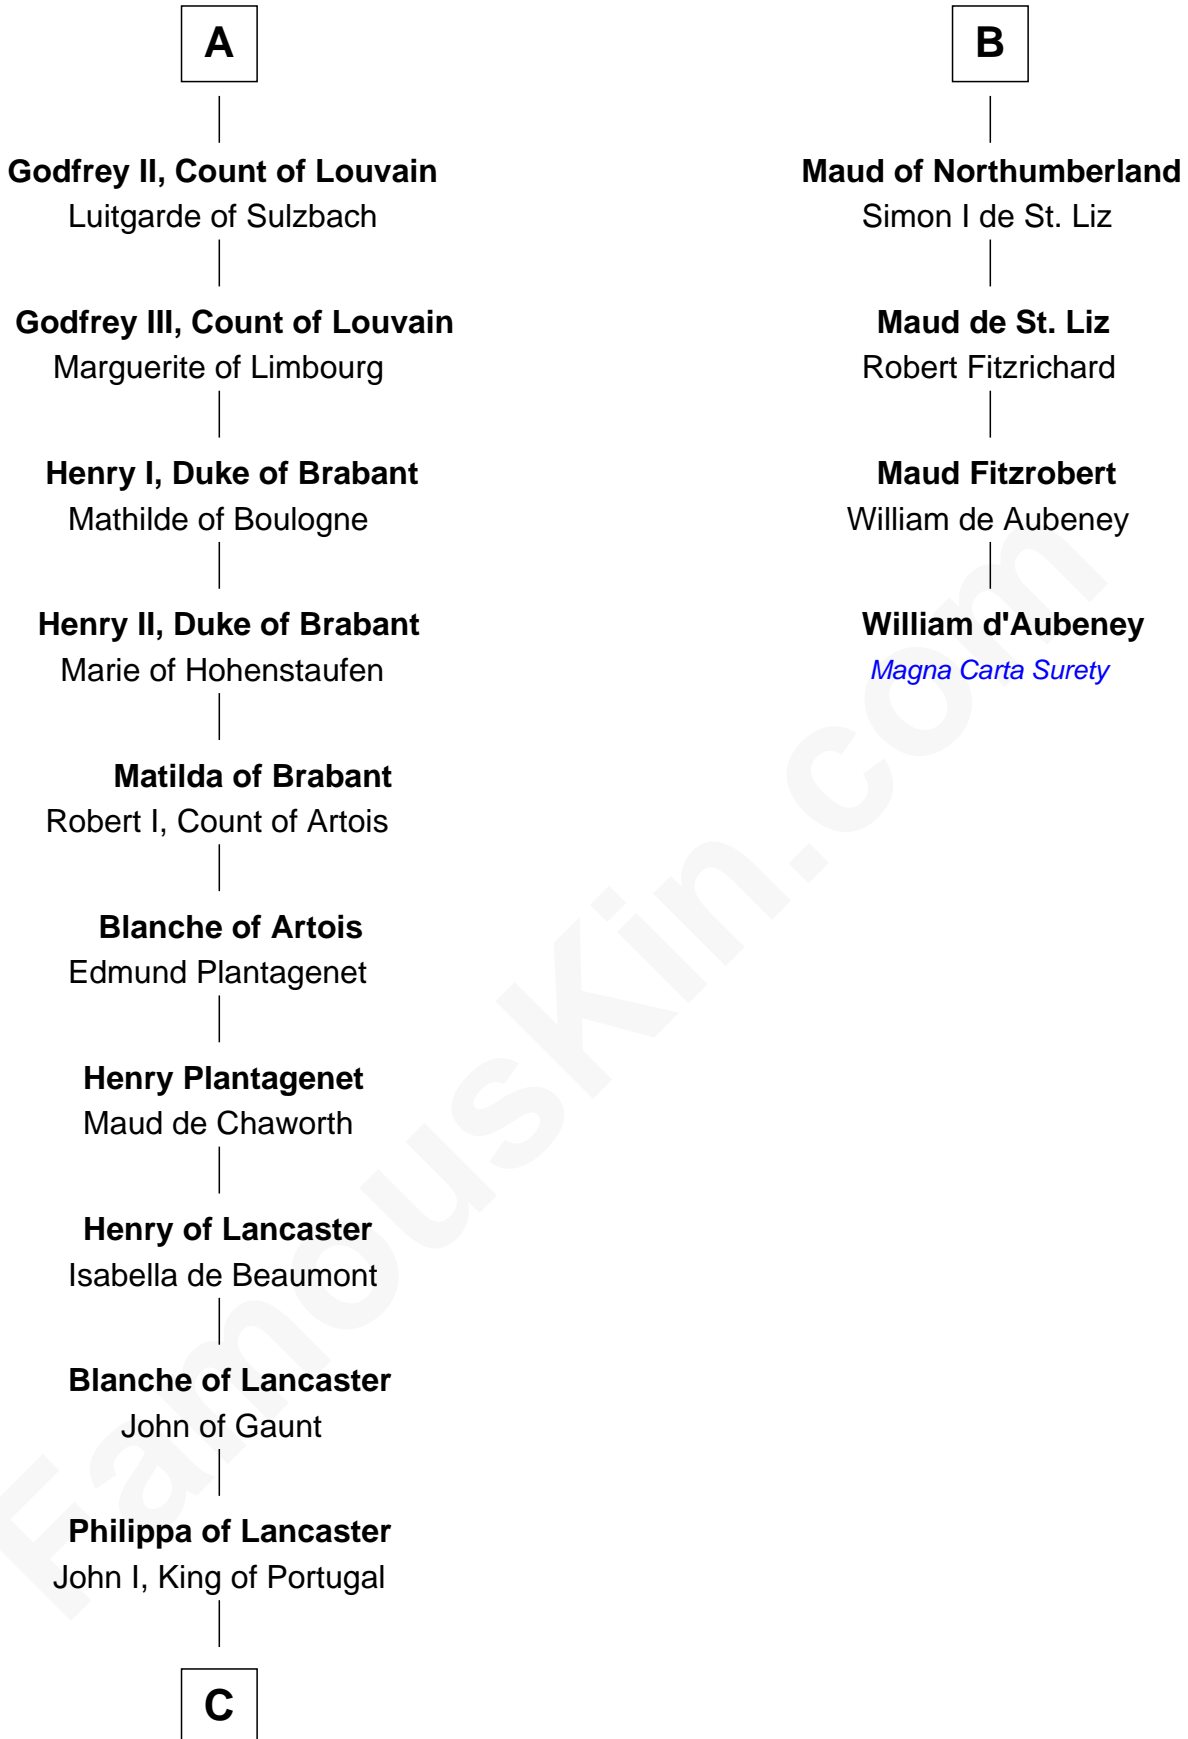

FamousKin.com

Relationship Chart of

Charles V

Holy Roman Emperor

10th cousin 11 times removed of

William d'Aubeny

Magna Carta Surety

Bivin of Gorze

FamousKin.com