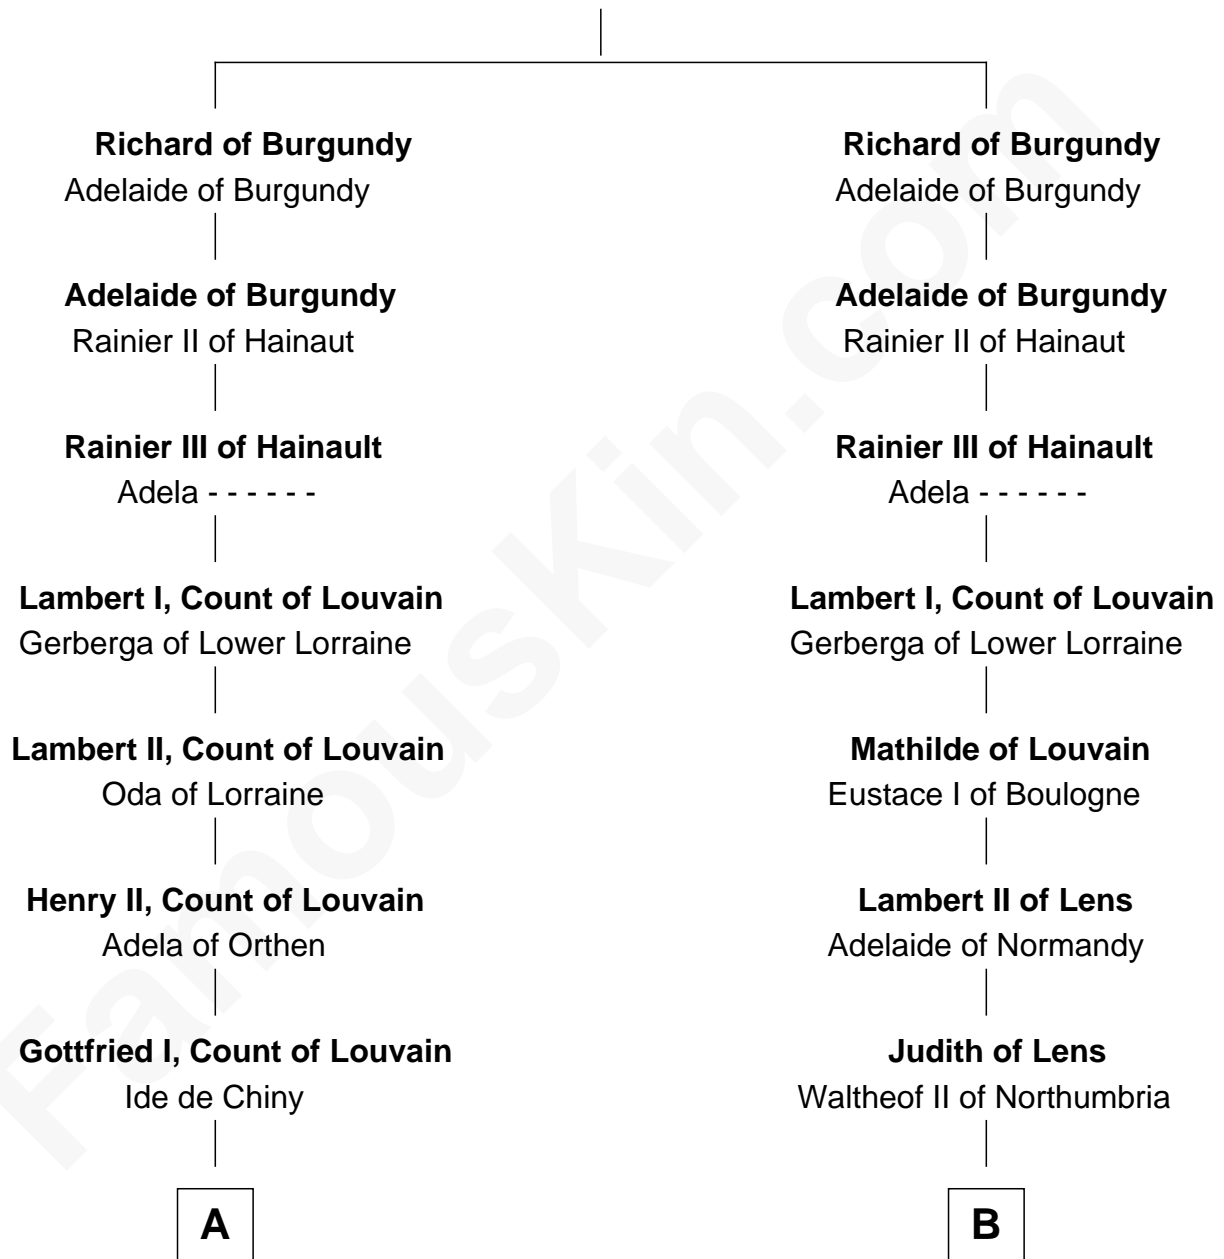

FamousKin.com

Relationship Chart of

Charles V

Holy Roman Emperor

10th cousin 11 times removed of

William d'Aubeny

Magna Carta Surety

Bivin of Gorze

FamousKin.com