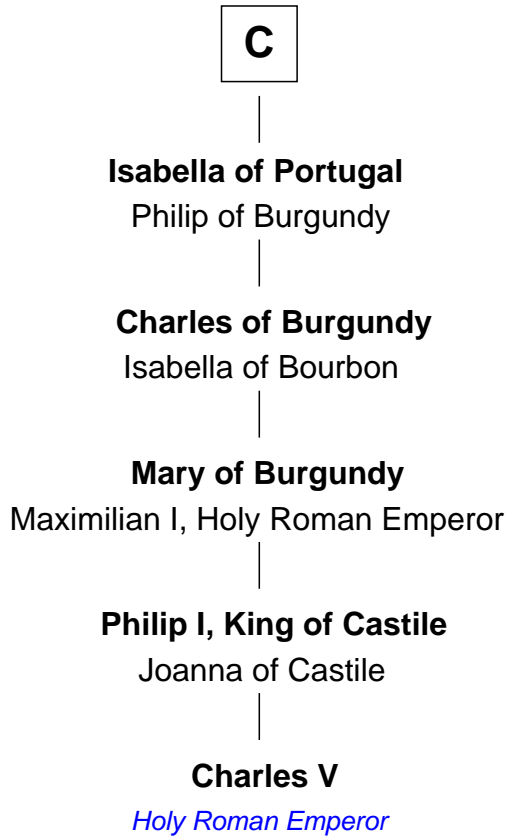

FamousKin.com

Relationship Chart of

Charles V

Holy Roman Emperor

10th cousin 11 times removed of

William d'Aubeny

Magna Carta Surety

Bivin of Gorze