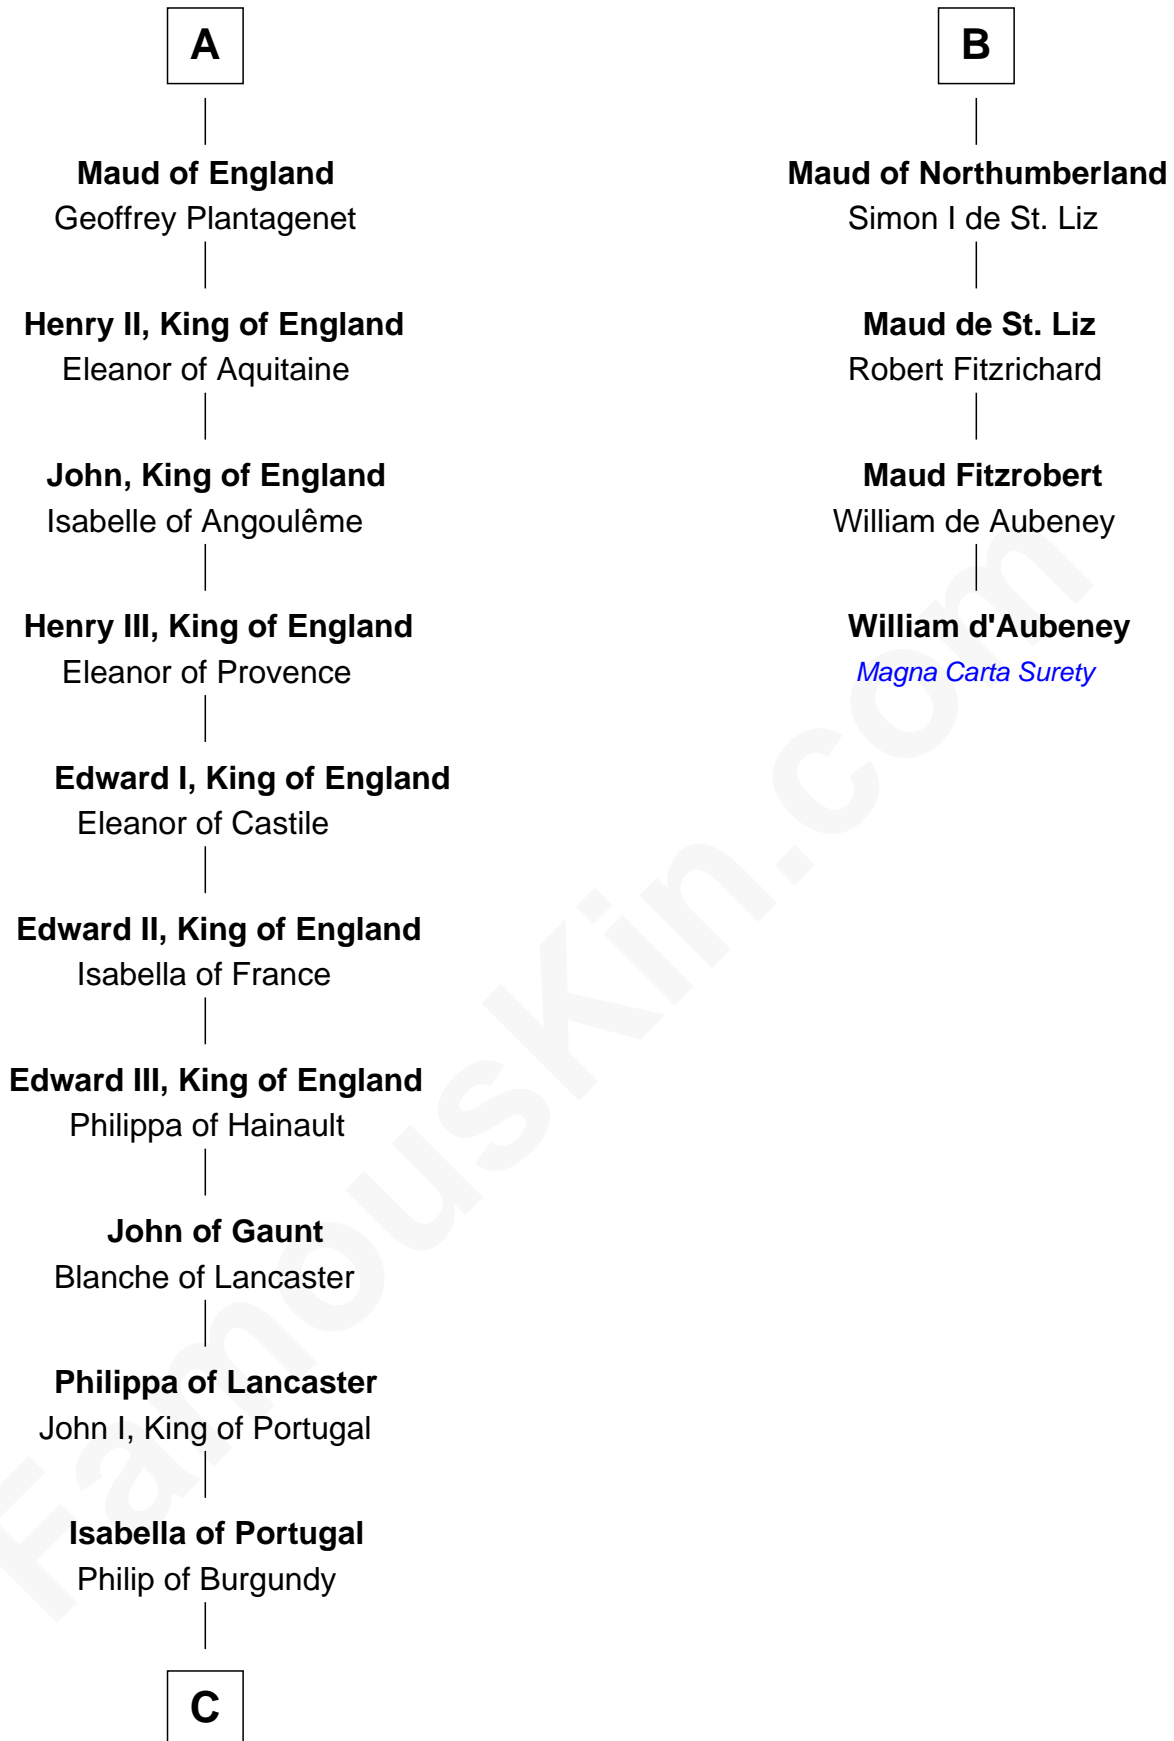

FamousKin.com

Relationship Chart of

Charles V

Holy Roman Emperor

10th cousin 10 times removed of

William d'Aubenev

Magna Carta Surety

FamousKin.com