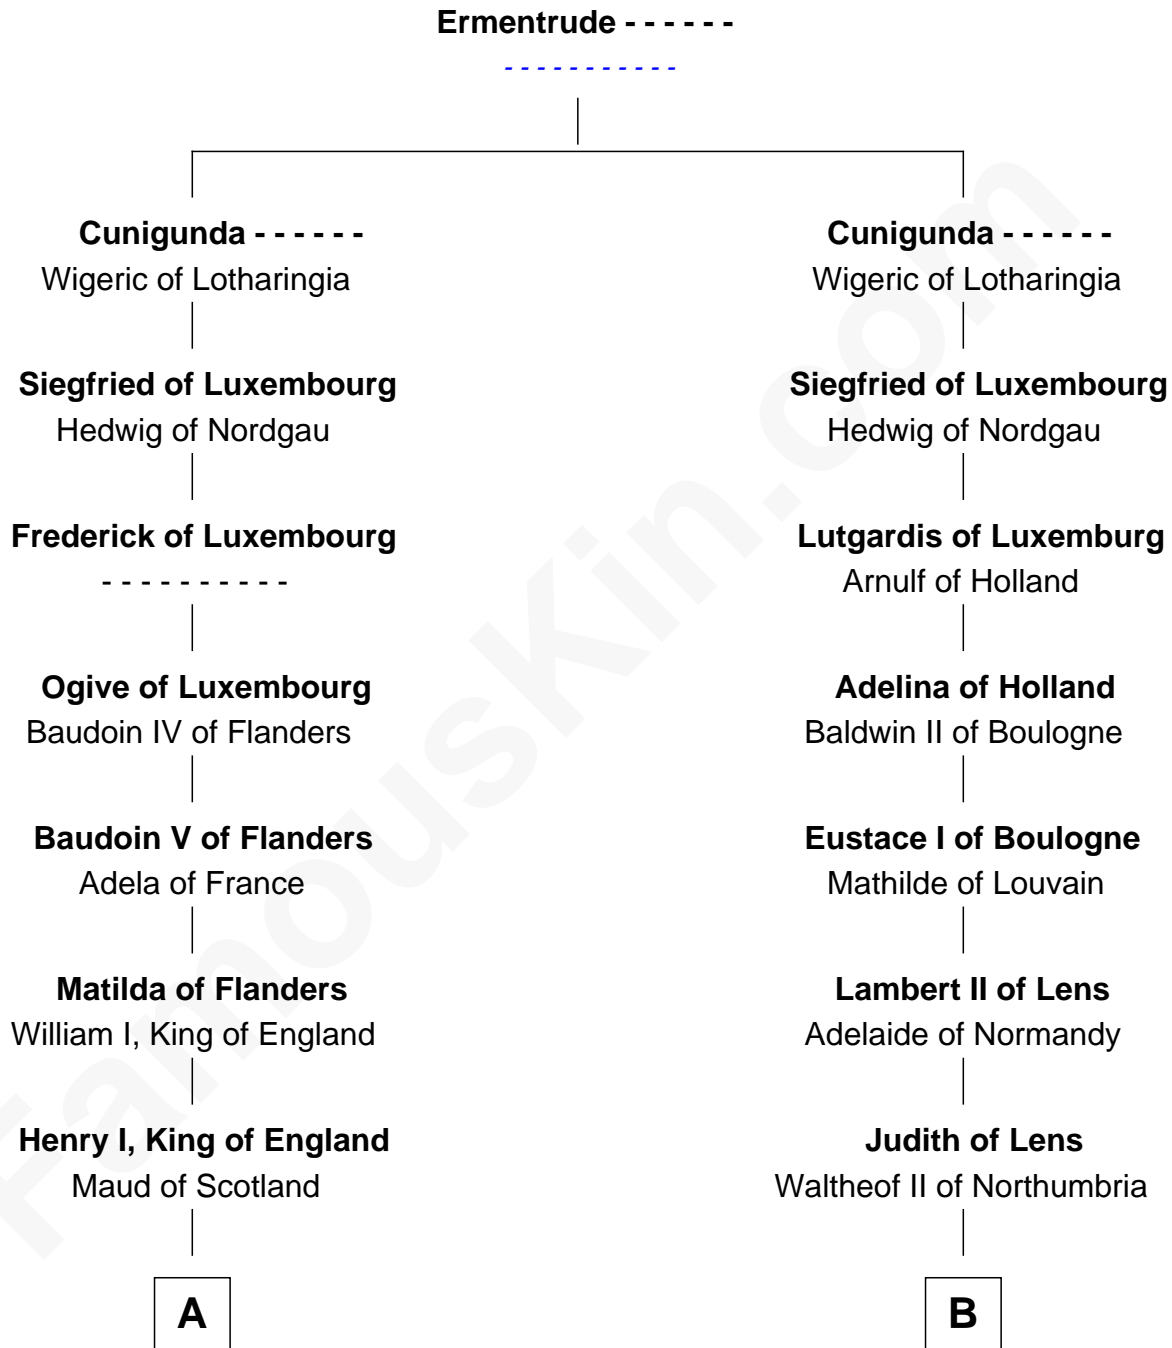

FamousKin.com

Relationship Chart of

Charles V

Holy Roman Emperor

10th cousin 10 times removed of

William d'Aubenev

Magna Carta Surety

FamousKin.com