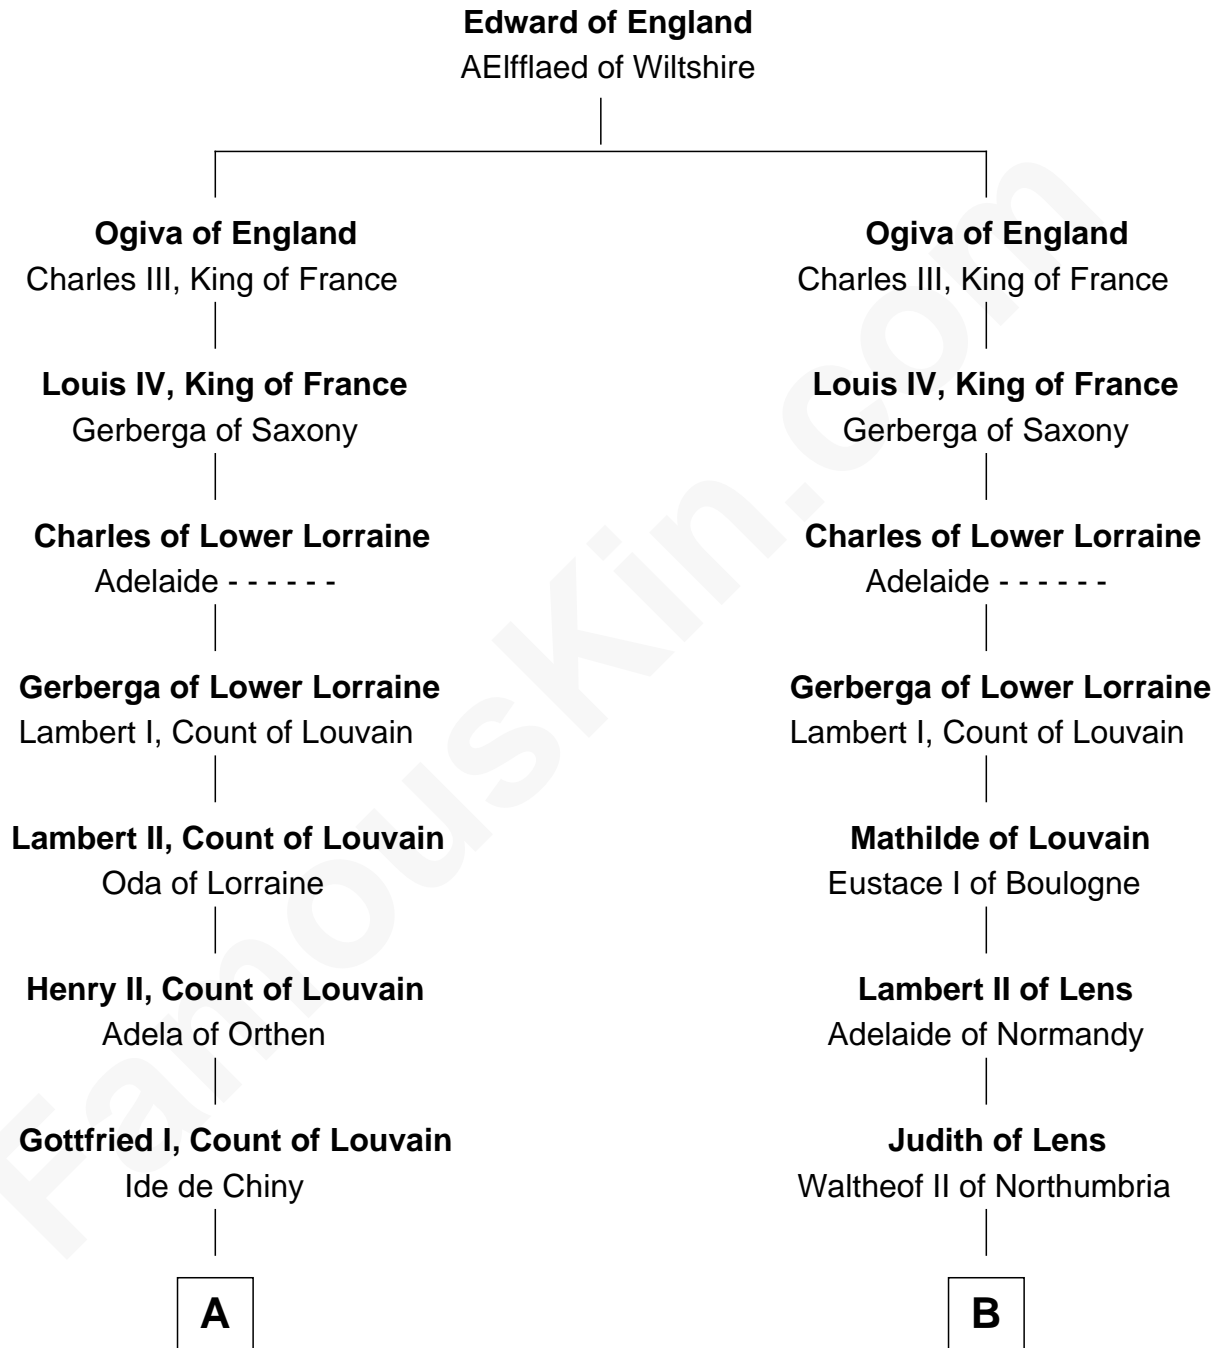

## Relationship Chart of

### Charles V

*Holy Roman Emperor*

10th cousin 11 times removed of

**William d'Aubeny**

*Magna Carta Surety*

FamousKin.com