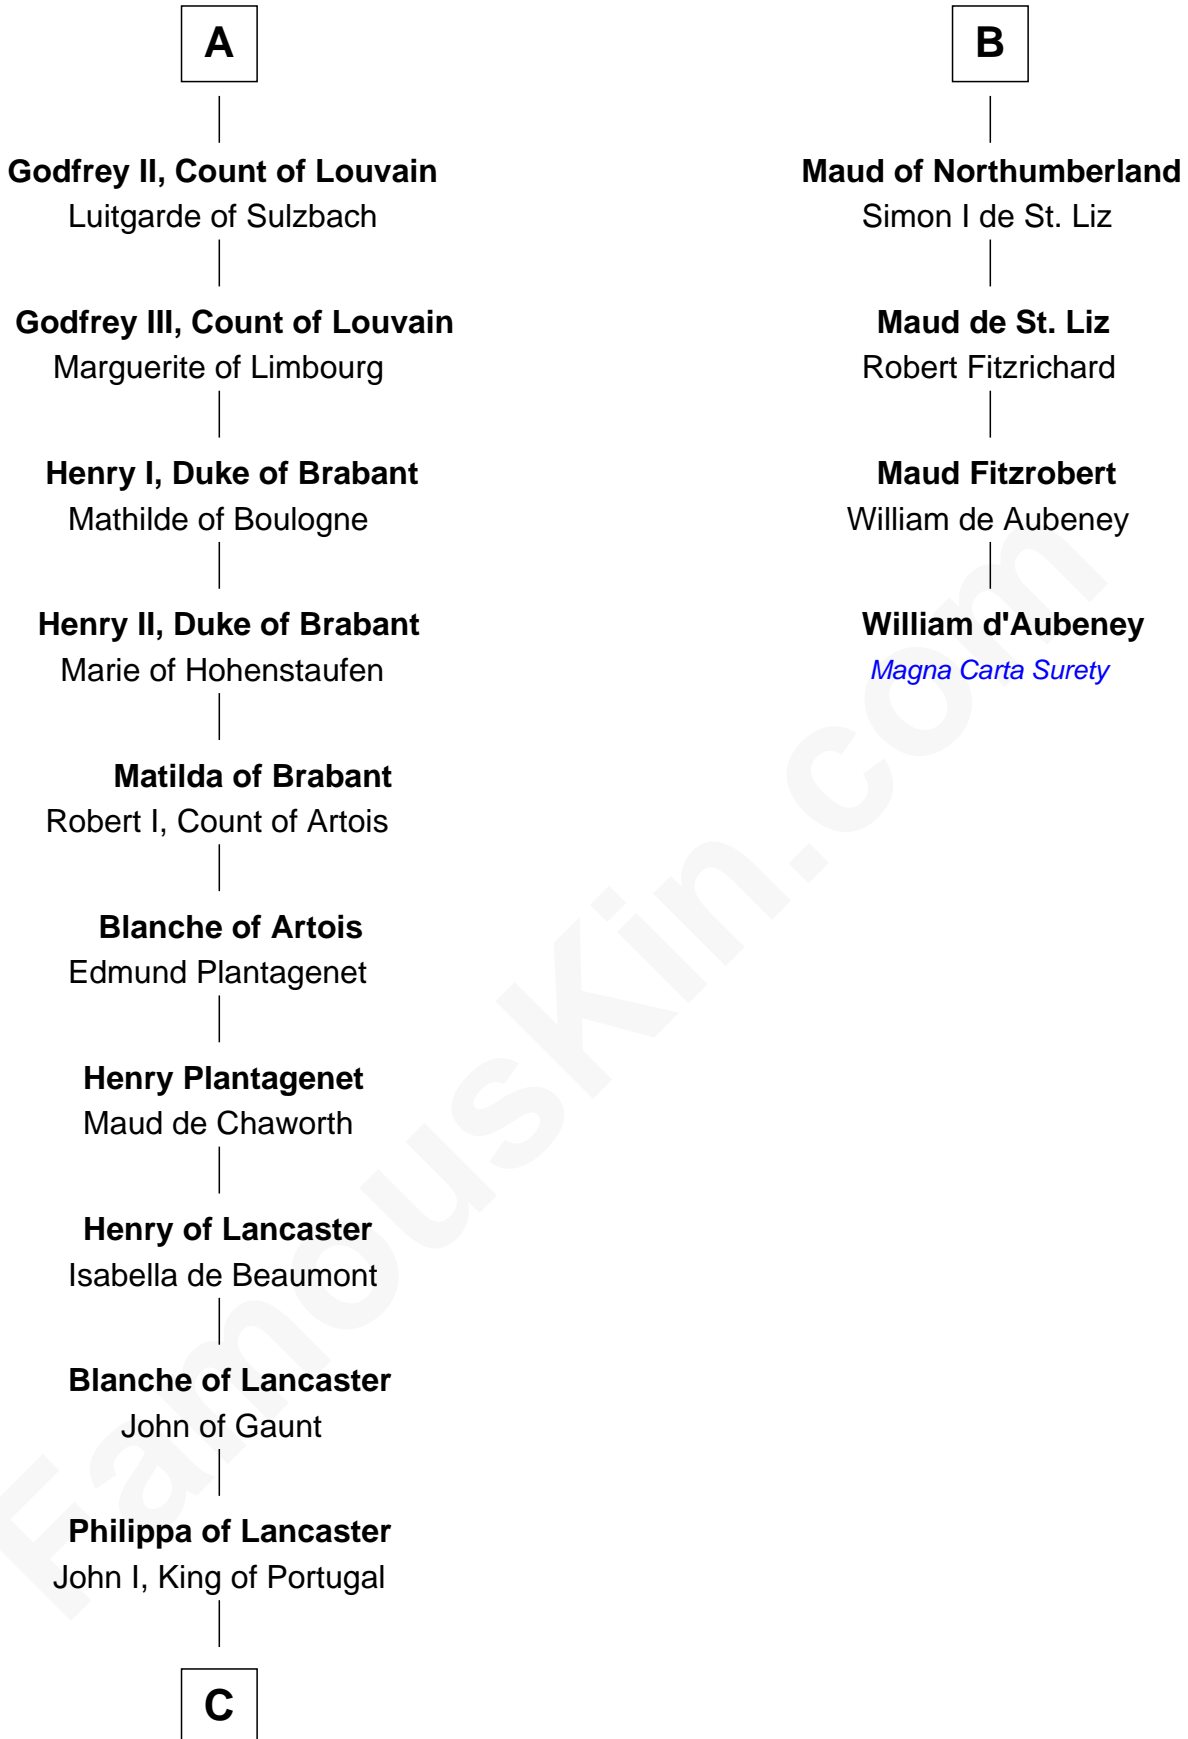

## Relationship Chart of

### Charles V

*Holy Roman Emperor*

10th cousin 11 times removed of

**William d'Aubeny**

*Magna Carta Surety*

FamousKin.com