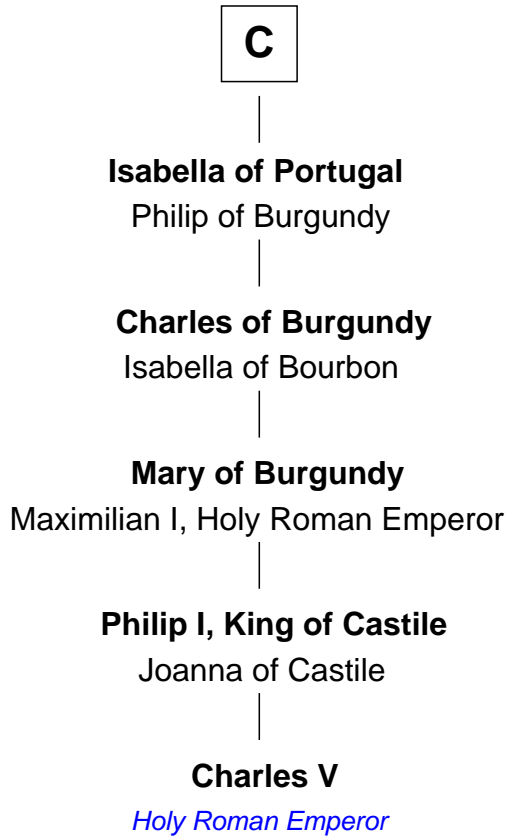

## Relationship Chart of

### Charles V

*Holy Roman Emperor*

10th cousin 11 times removed of

**William d'Aubeny**

*Magna Carta Surety*

FamousKin.com