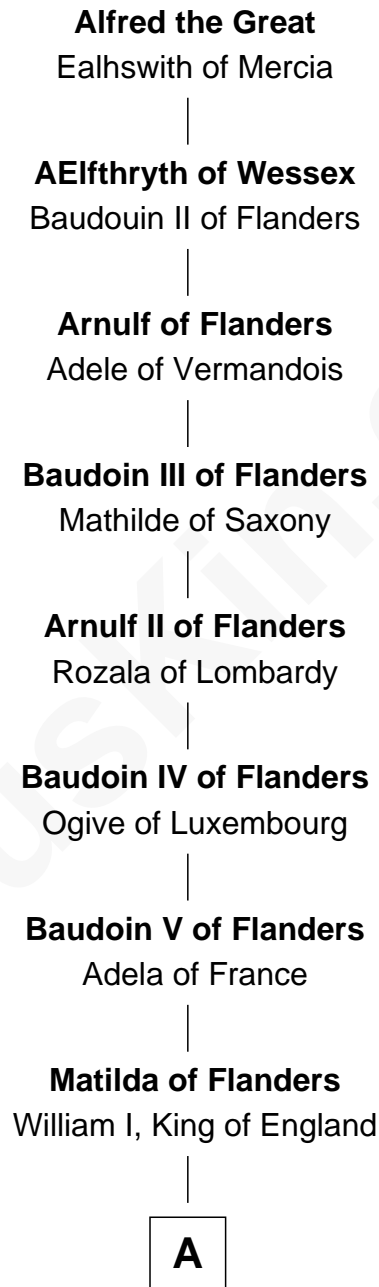

FamousKin.com

Relationship Chart of

Charles V

Holy Roman Emperor

20th Great-grandson of

Alfred the Great

King of the Anglo-Saxons

A

Henry I, King of England

Maud of Scotland

Maud of England

Geoffrey Plantagenet

Henry II, King of England

Eleanor of Aquitaine

John, King of England

Isabelle of Angoulême

Henry III, King of England

Eleanor of Provence

Edward I, King of England

Eleanor of Castile

Edward II, King of England

Isabella of France

Edward III, King of England

Philippa of Hainault