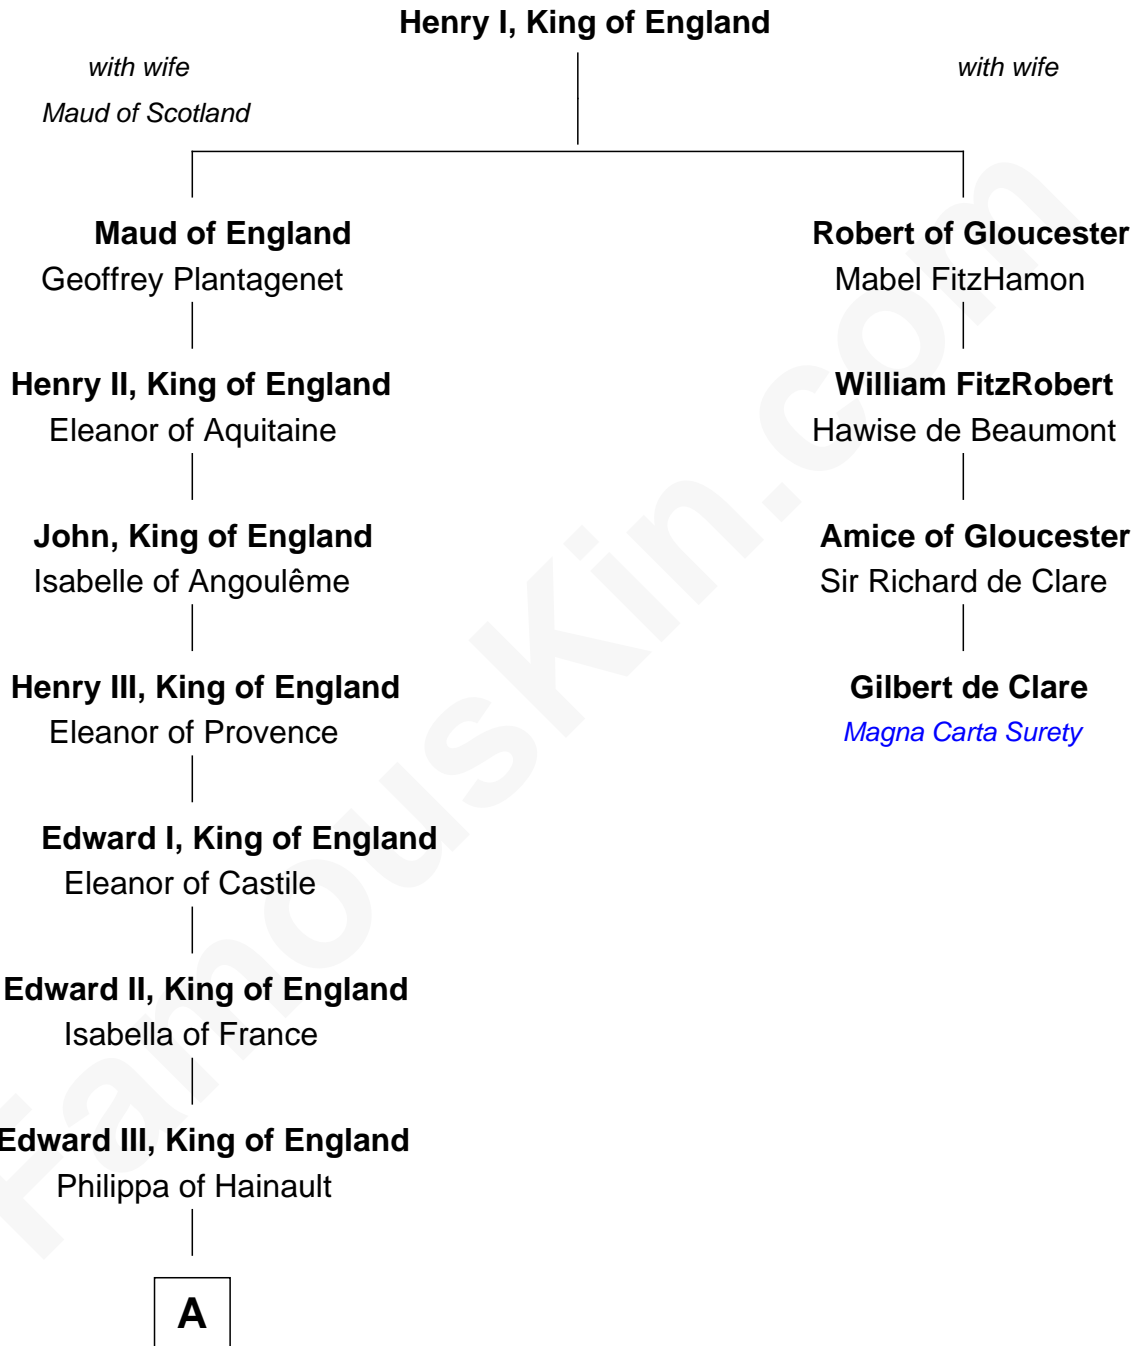

## Relationship Chart of

### Charles V

*Holy Roman Emperor*

3rd cousin 10 times removed of

**Gilbert de Clare**

*Magna Carta Surety*

**A**

John of Gaunt

Blanche of Lancaster