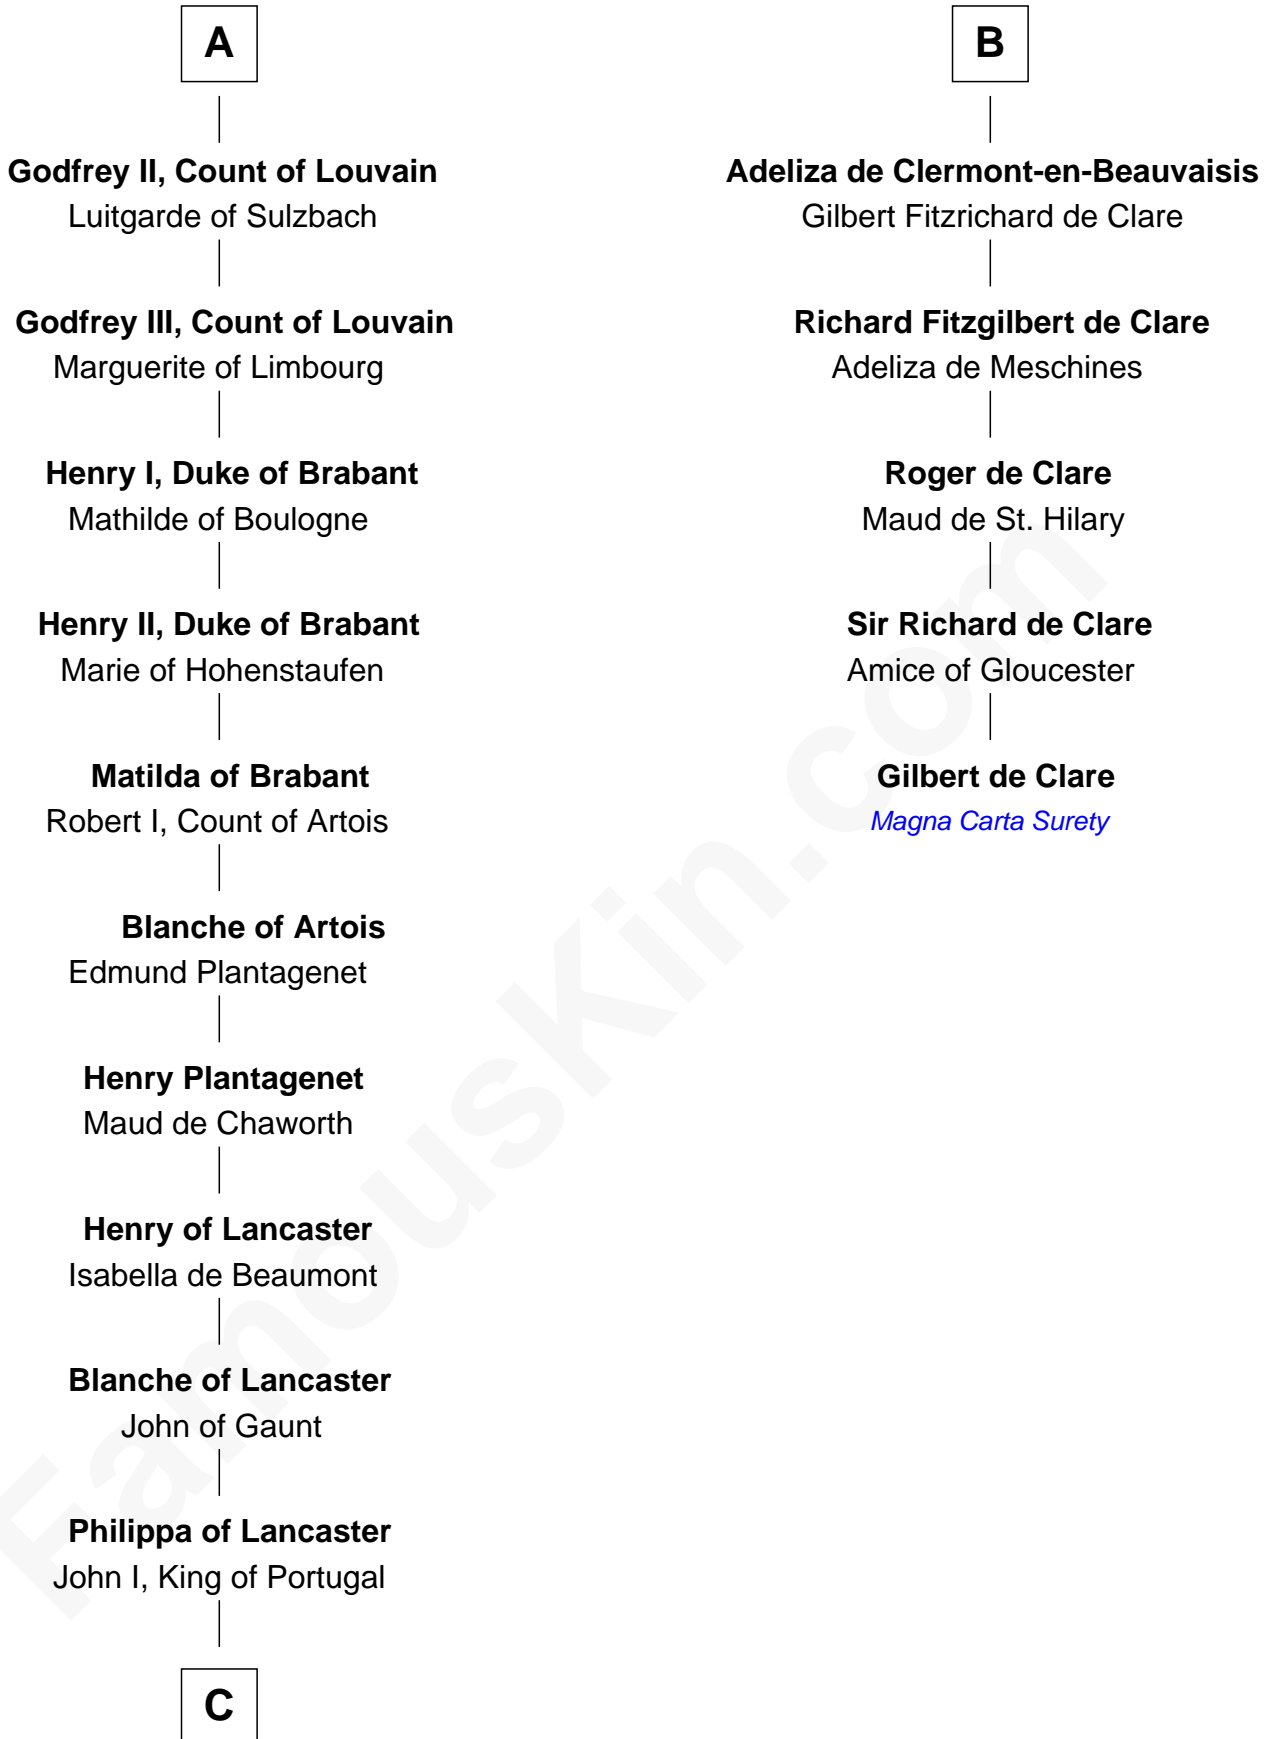

## Relationship Chart of

### Charles V

*Holy Roman Emperor*

11th cousin 10 times removed of

**Gilbert de Clare**

*Magna Carta Surety*

**Gilbert of Maasgau**  
Ermengarde of Lorraine

FamousKin.com