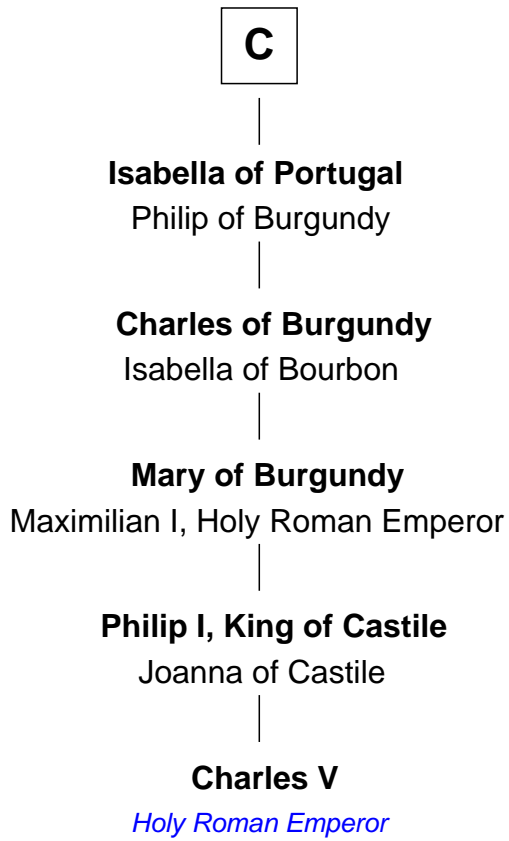

## Relationship Chart of

### Charles V

*Holy Roman Emperor*

11th cousin 10 times removed of

**Gilbert de Clare**

*Magna Carta Surety*

**Gilbert of Maasgau**  
Ermengarde of Lorraine

FamousKin.com