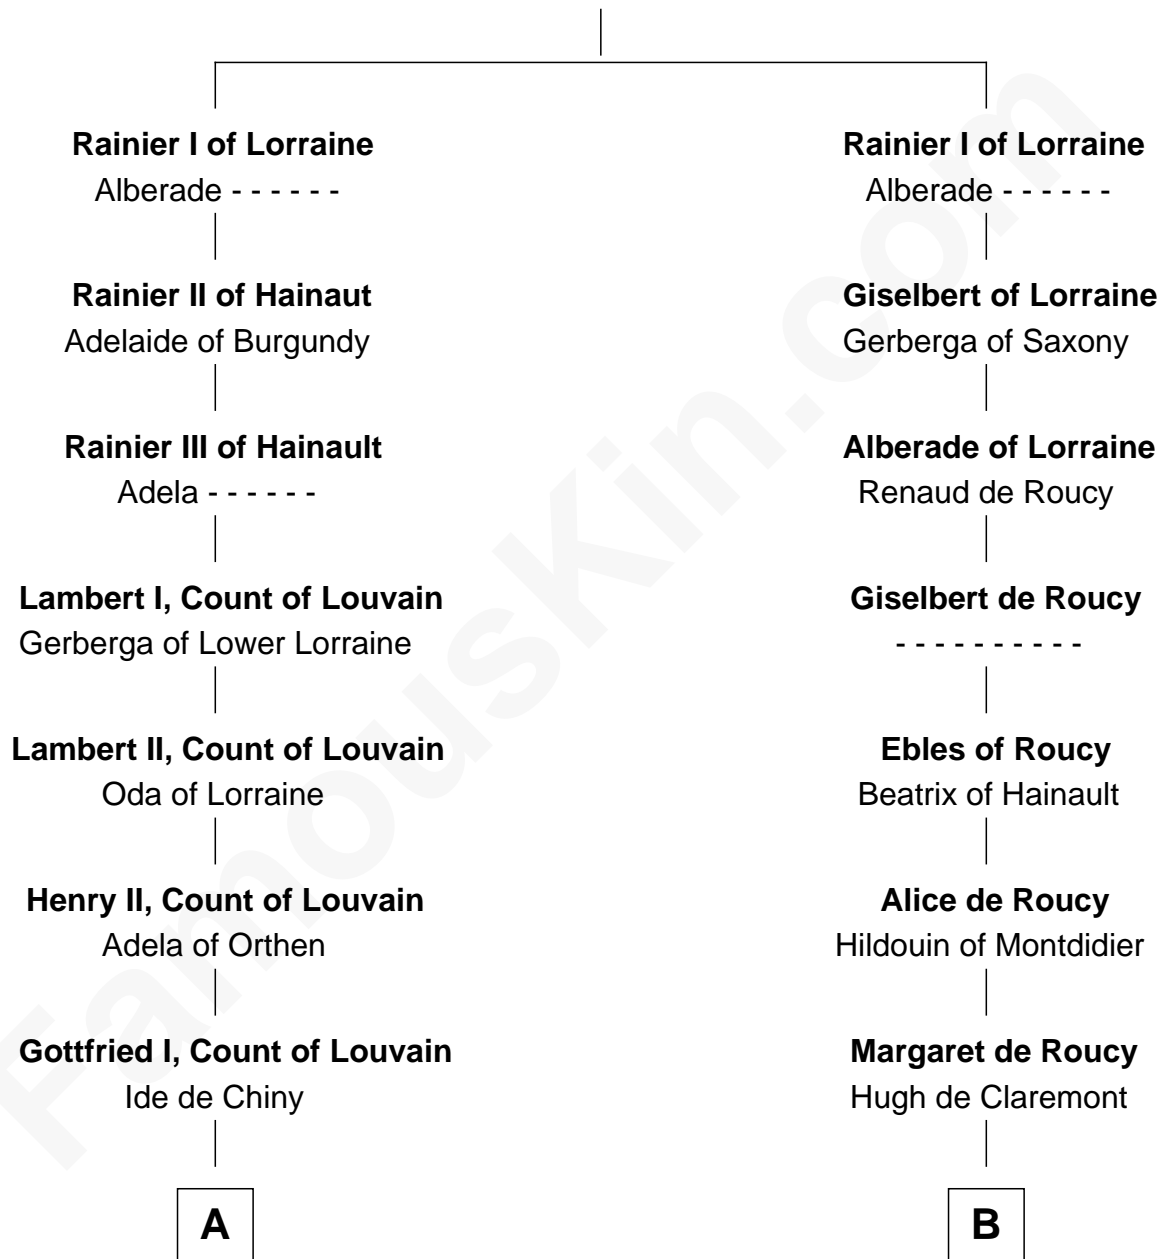

## Relationship Chart of

### Charles V

*Holy Roman Emperor*

11th cousin 10 times removed of

**Gilbert de Clare**

*Magna Carta Surety*

**Gilbert of Maasgau**  
Ermengarde of Lorraine

FamousKin.com