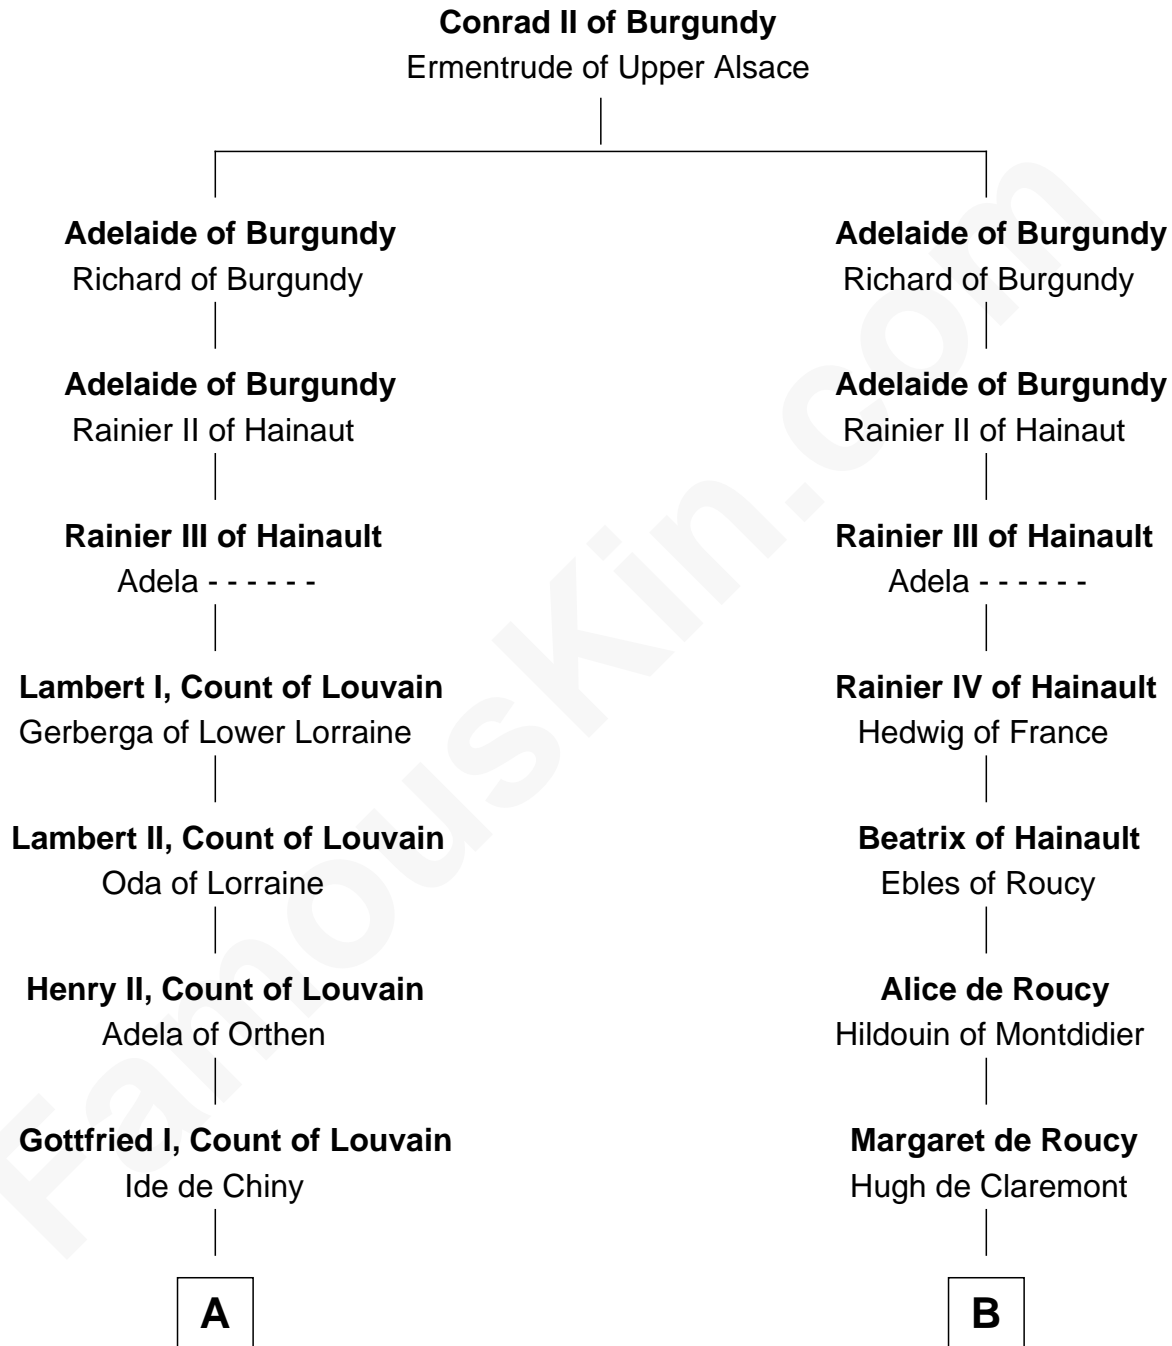

# FamousKin.com

## Relationship Chart of

### Charles V

*Holy Roman Emperor*

11th cousin 10 times removed of

**Gilbert de Clare**

*Magna Carta Surety*

FamousKin.com