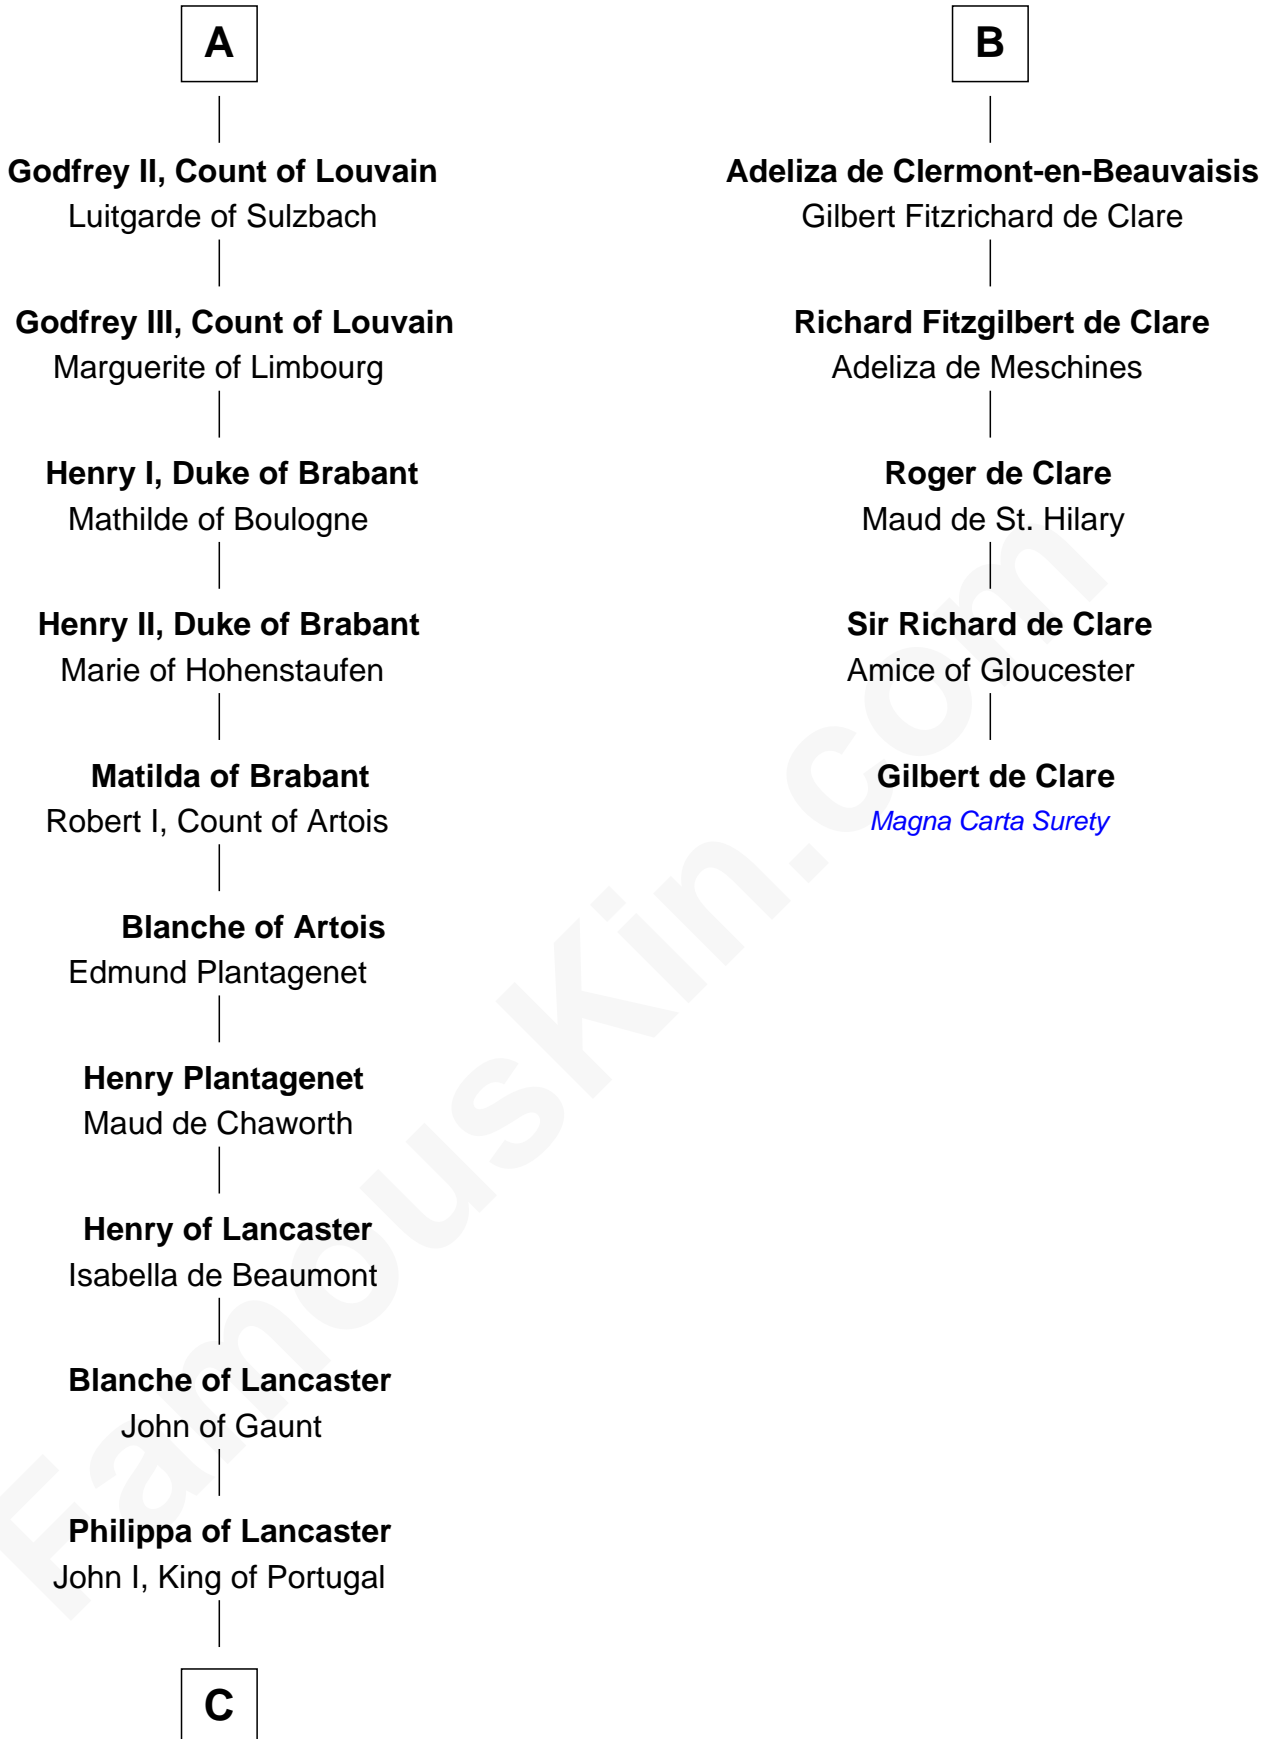

## Relationship Chart of

### Charles V

*Holy Roman Emperor*

11th cousin 10 times removed of

**Gilbert de Clare**

*Magna Carta Surety*

FamousKin.com