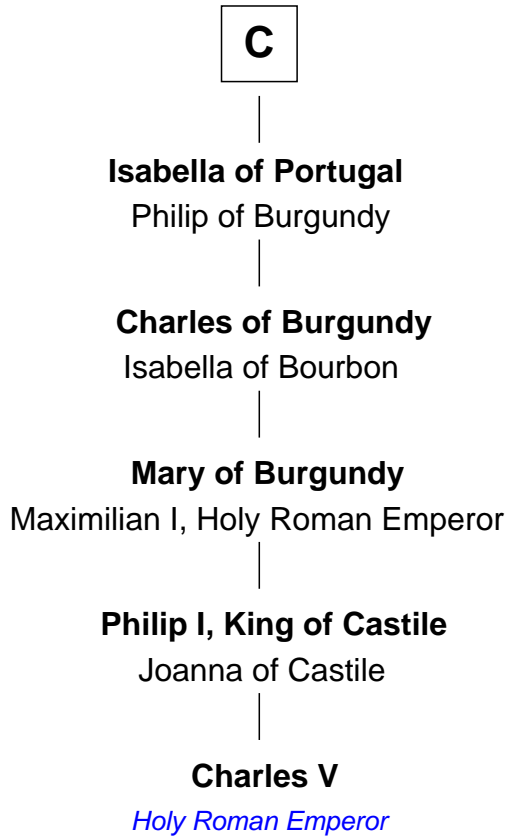

## Relationship Chart of

### Charles V

*Holy Roman Emperor*

11th cousin 10 times removed of

**Gilbert de Clare**

*Magna Carta Surety*

FamousKin.com