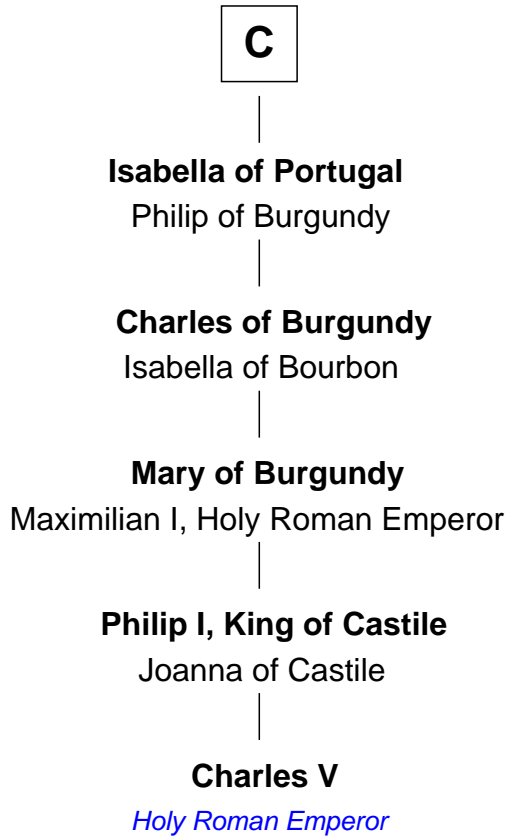

FamousKin.com

Relationship Chart of

Charles V

Holy Roman Emperor

11th cousin 10 times removed of

Gilbert de Clare

Magna Carta Surety

Bivin of Gorze