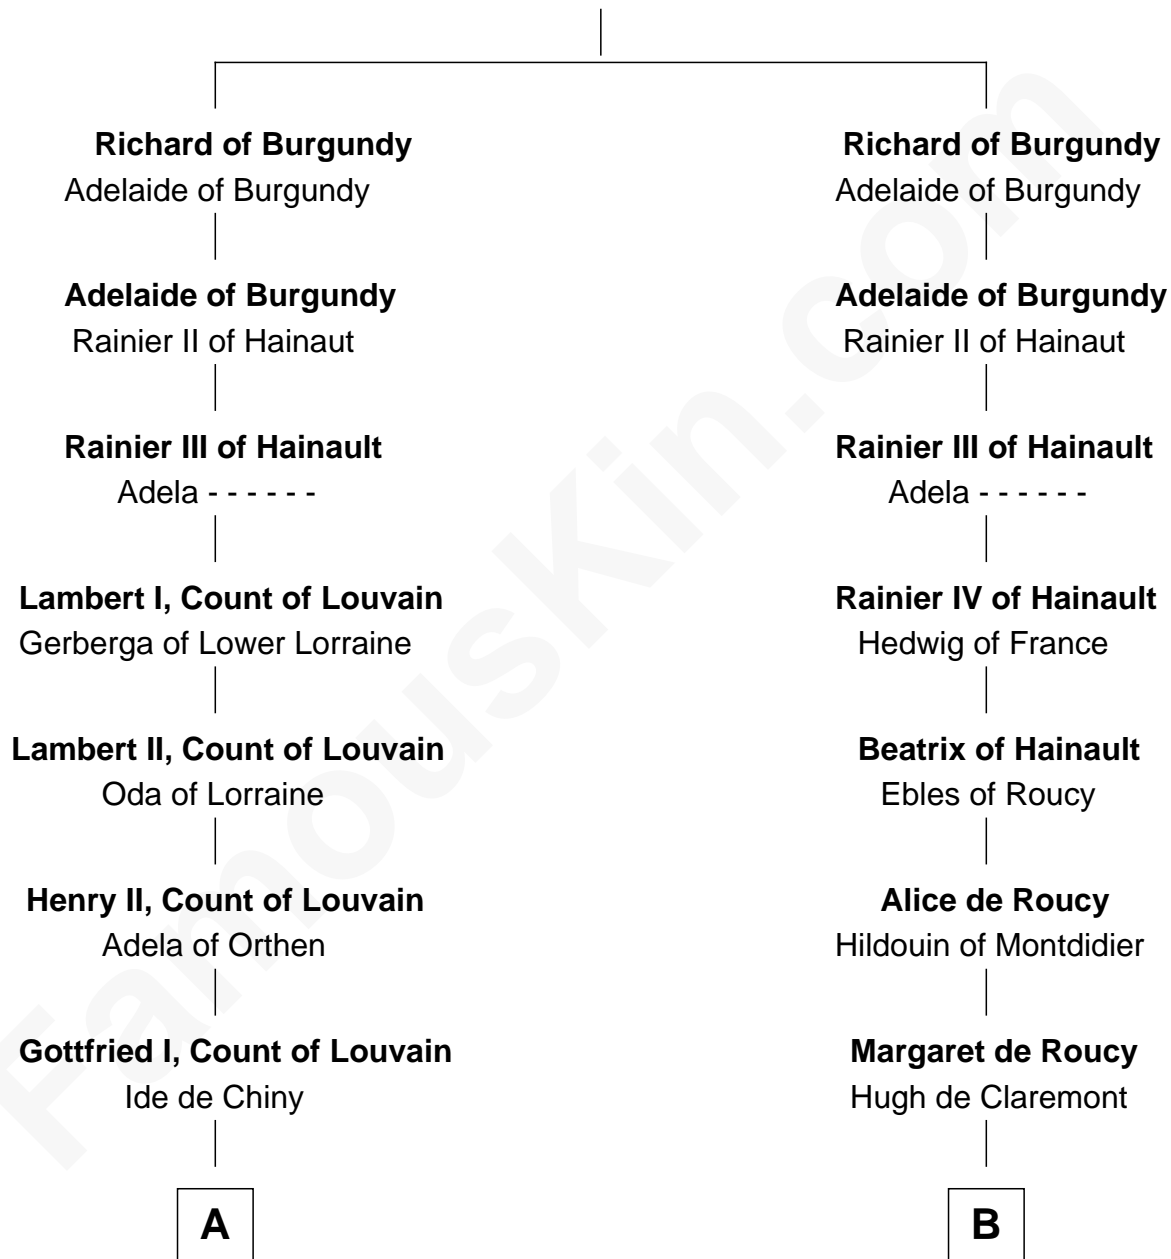

FamousKin.com

Relationship Chart of

Charles V

Holy Roman Emperor

11th cousin 10 times removed of

Gilbert de Clare

Magna Carta Surety

Bivin of Gorze

FamousKin.com