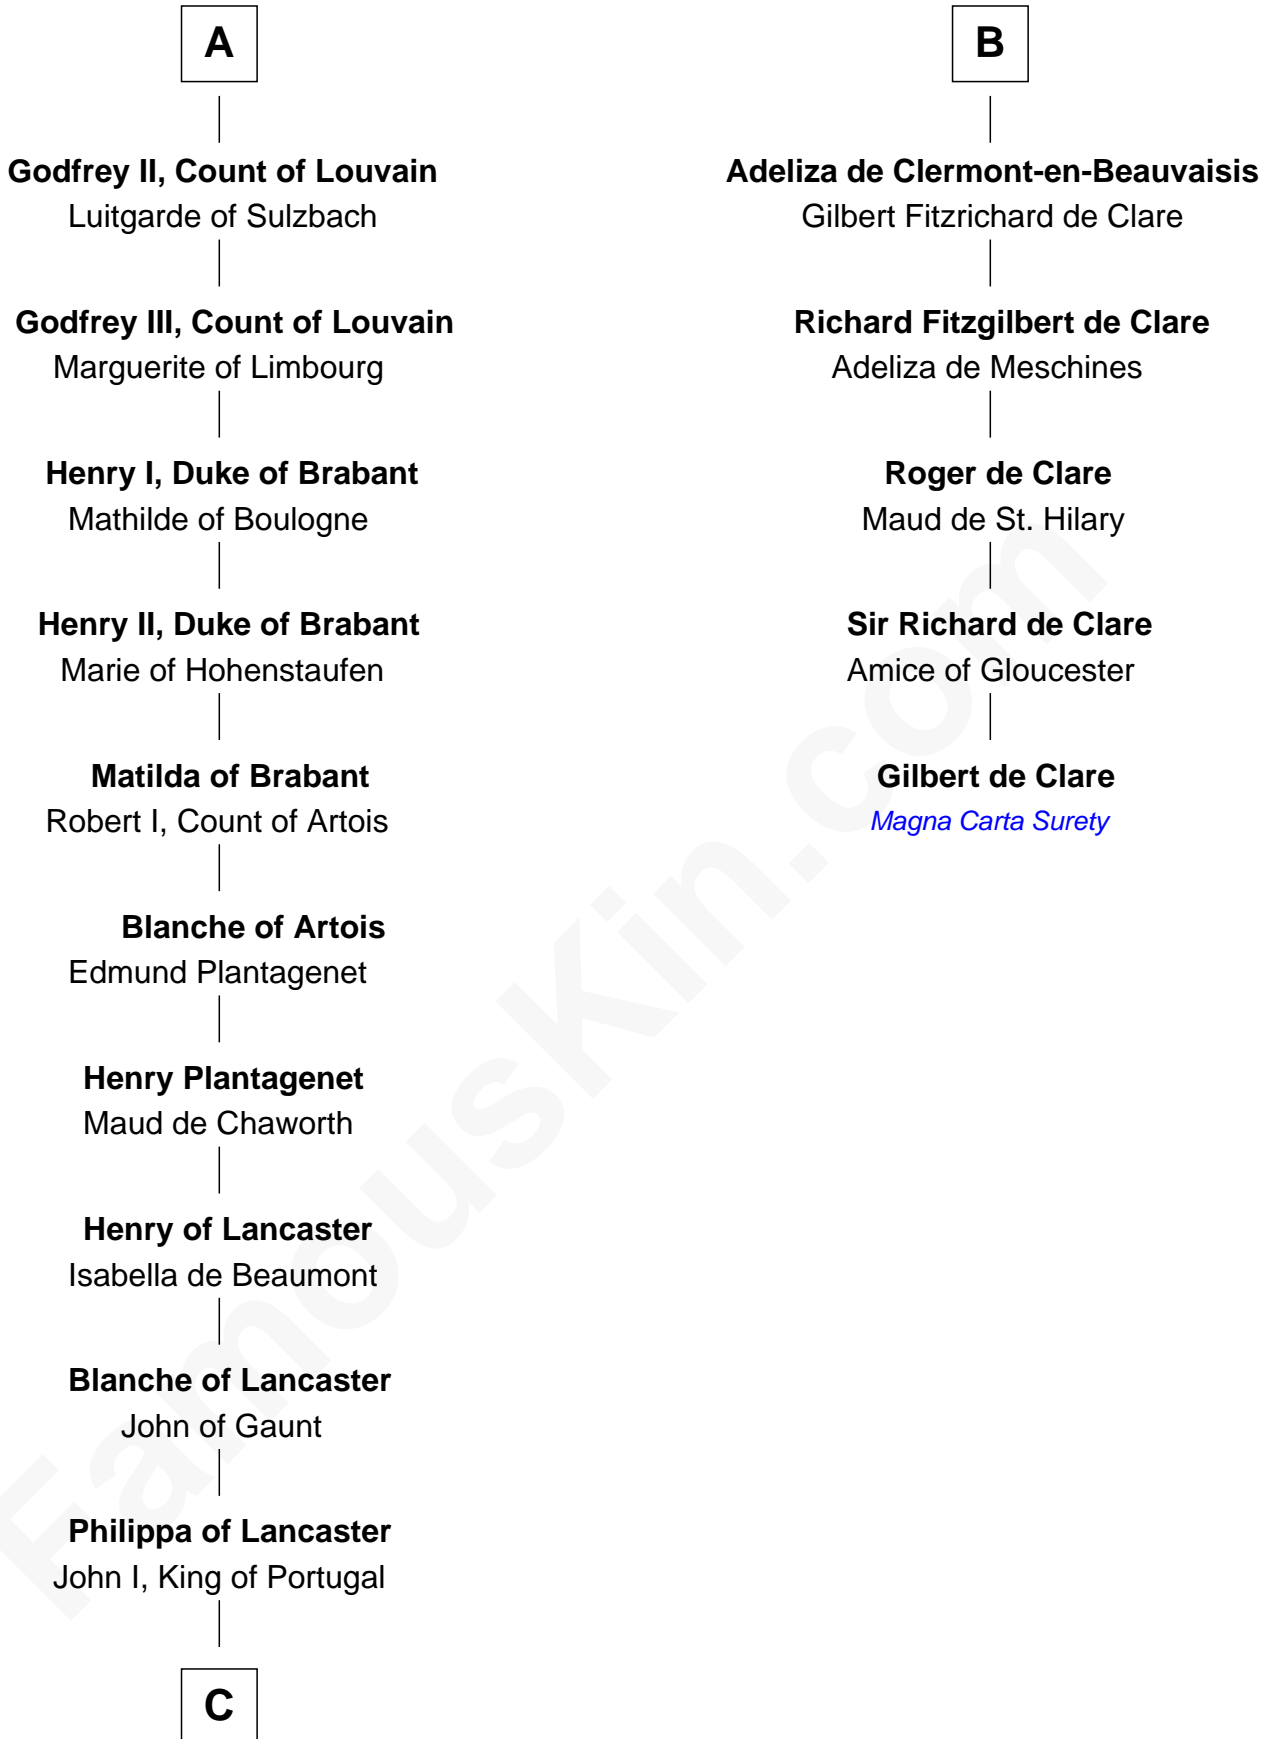

FamousKin.com

Relationship Chart of

Charles V

Holy Roman Emperor

11th cousin 10 times removed of

Gilbert de Clare

Magna Carta Surety

Bivin of Gorze

FamousKin.com