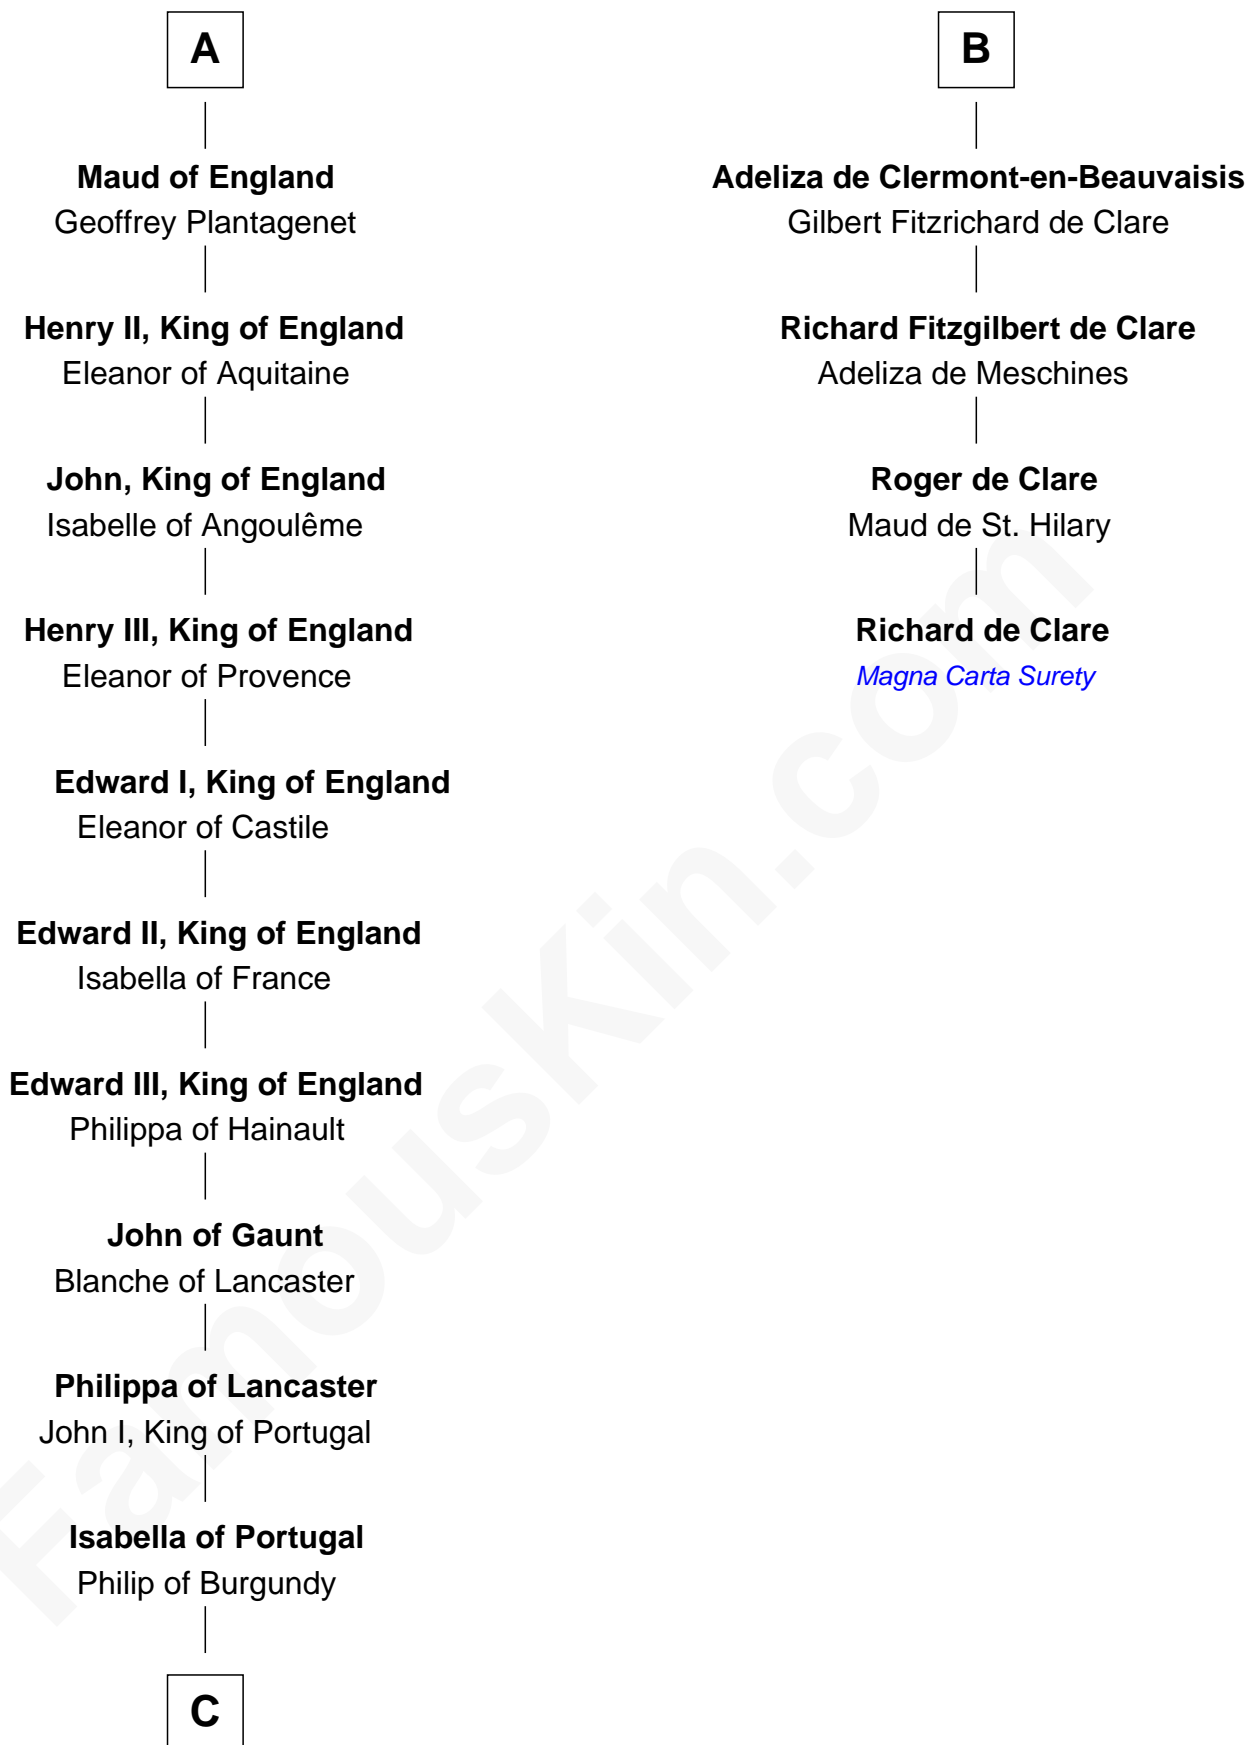

FamousKin.com

Relationship Chart of

Charles V

Holy Roman Emperor

10th cousin 10 times removed of

Richard de Clare

Magna Carta Surety

FamousKin.com