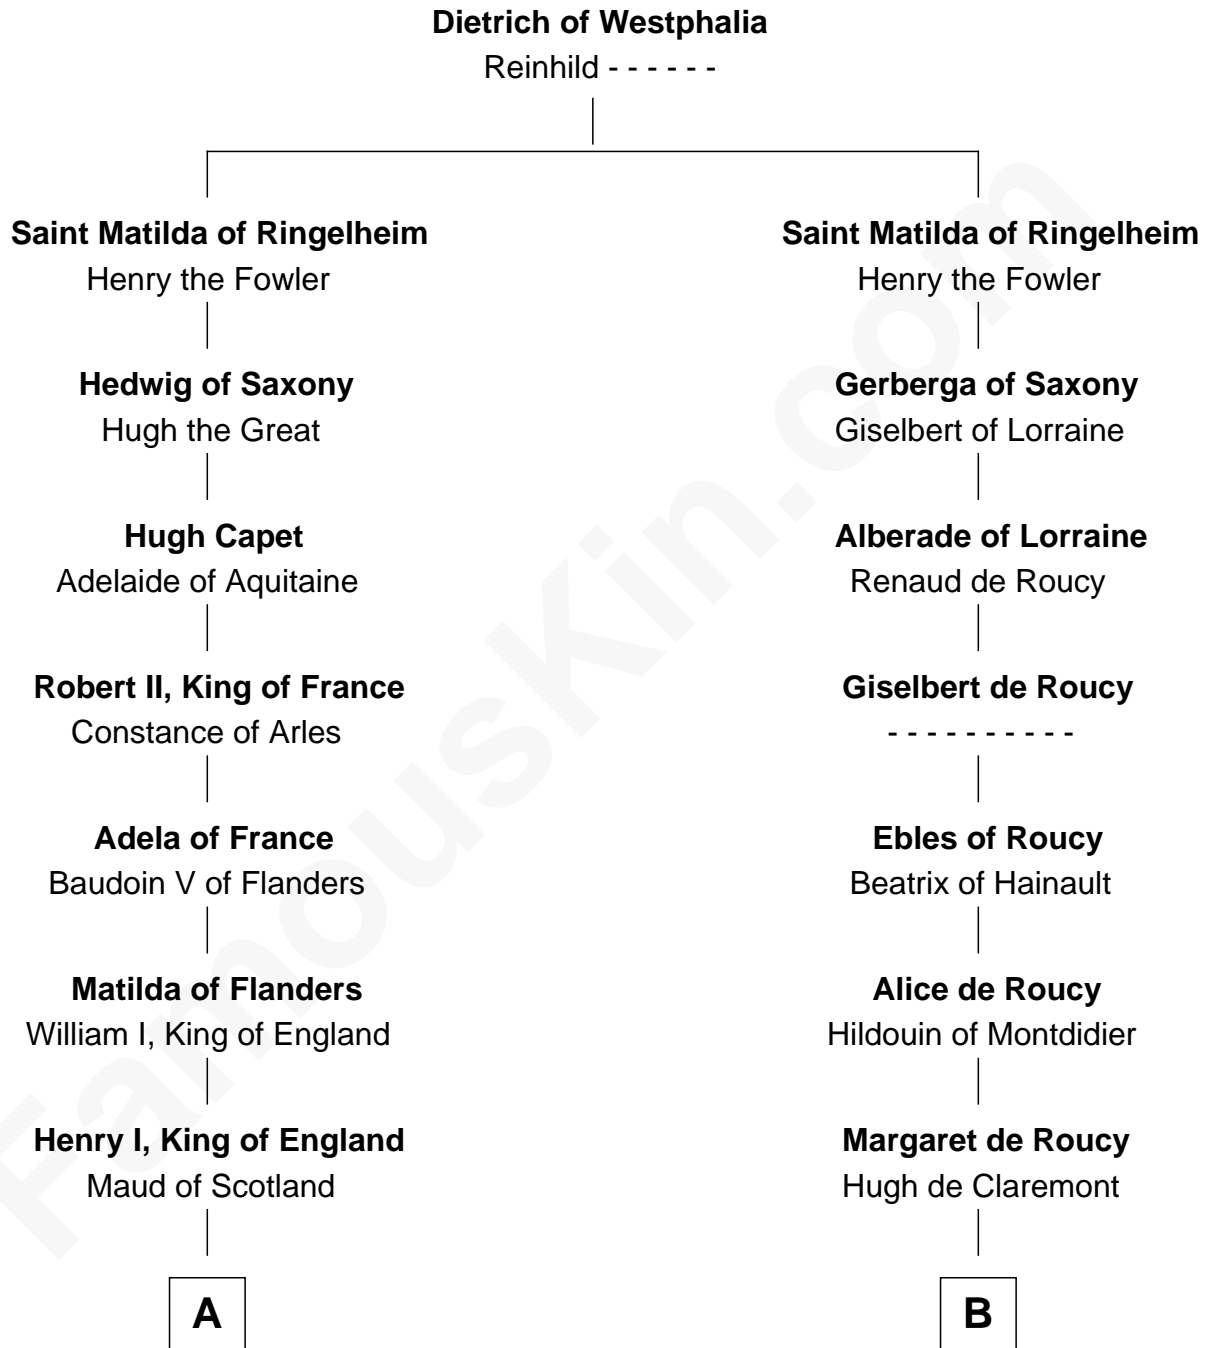

FamousKin.com

Relationship Chart of

Charles V

Holy Roman Emperor

10th cousin 10 times removed of

Richard de Clare

Magna Carta Surety

FamousKin.com