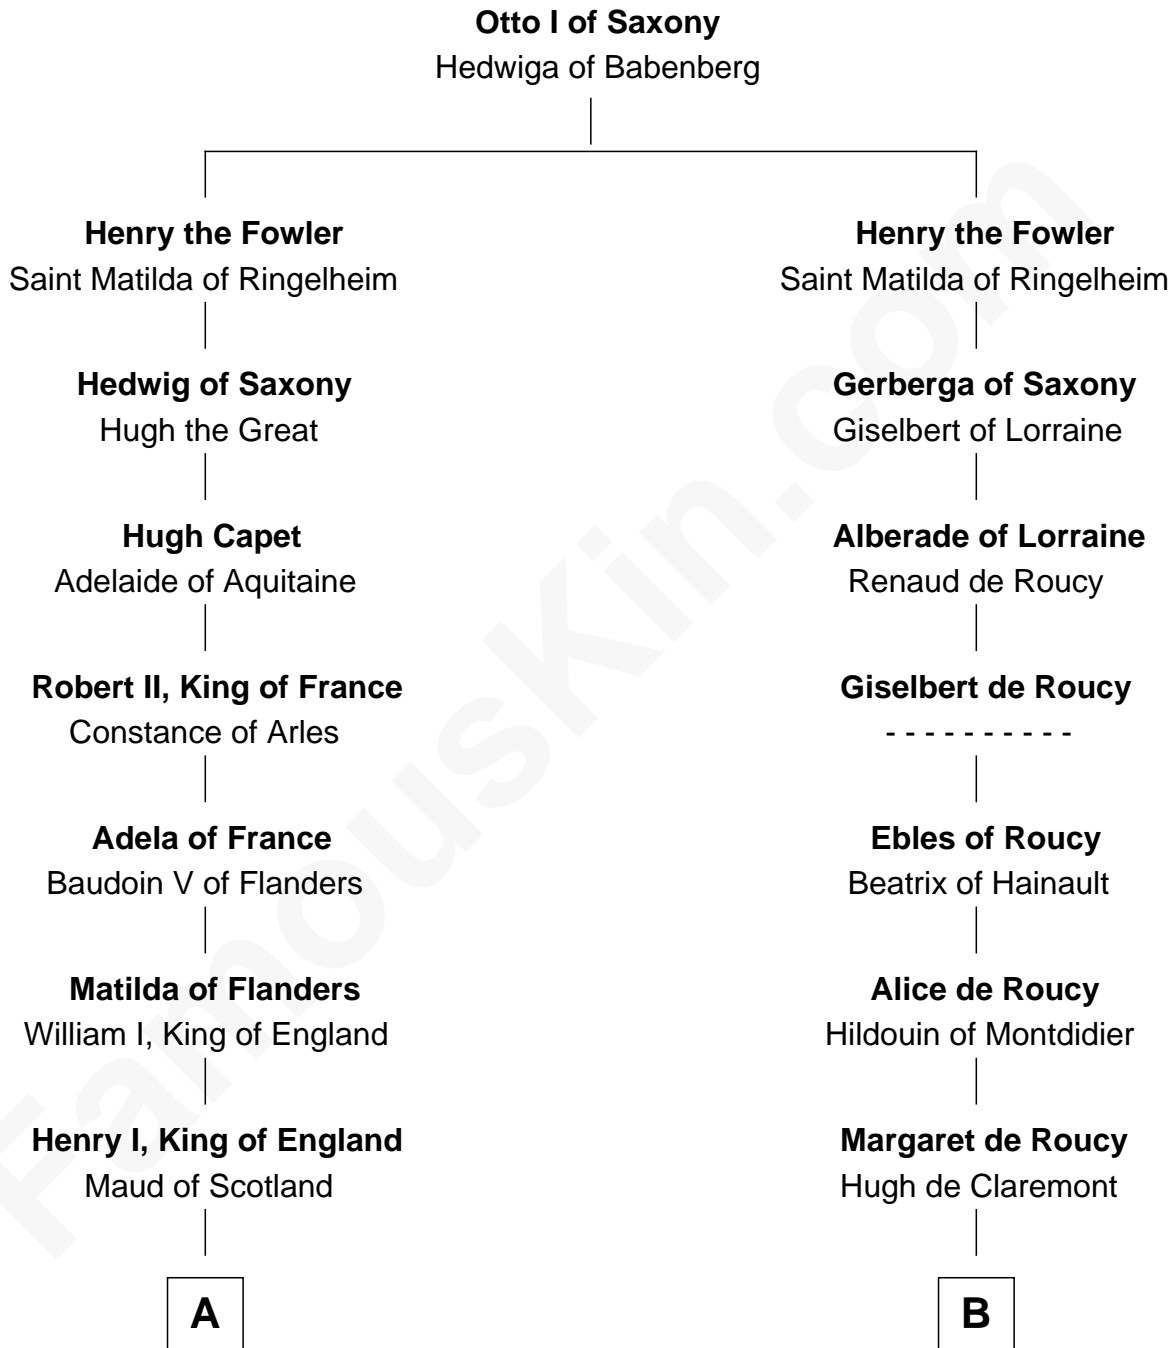

FamousKin.com

Relationship Chart of

Charles V

Holy Roman Emperor

10th cousin 10 times removed of

Richard de Clare

Magna Carta Surety

C

Charles of Burgundy

Isabella of Bourbon

Mary of Burgundy

Maximilian I, Holy Roman Emperor

Philip I, King of Castile

Joanna of Castile

Charles V

Holy Roman Emperor