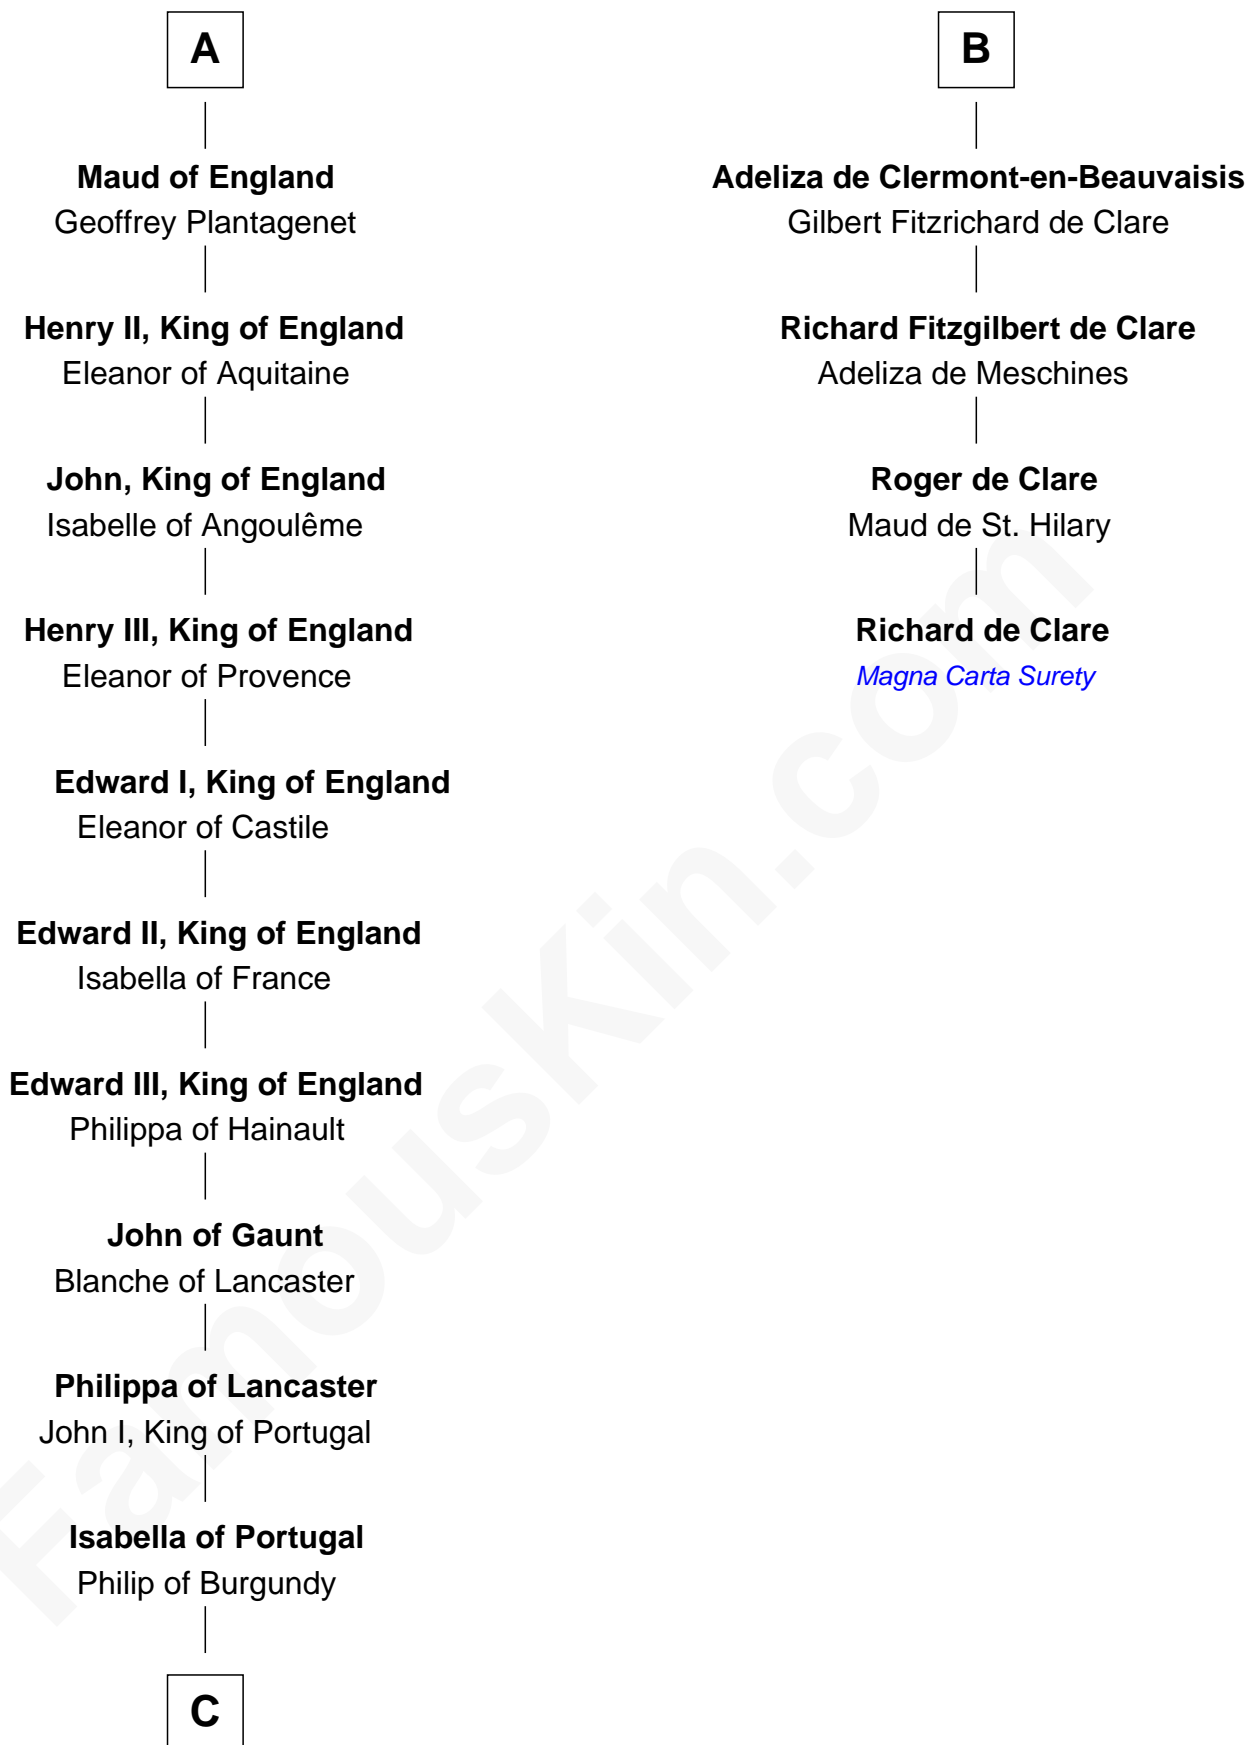

FamousKin.com

Relationship Chart of

Charles V

Holy Roman Emperor

10th cousin 10 times removed of

Richard de Clare

Magna Carta Surety

C

Charles of Burgundy

Isabella of Bourbon

Mary of Burgundy

Maximilian I, Holy Roman Emperor

Philip I, King of Castile

Joanna of Castile

Charles V

Holy Roman Emperor