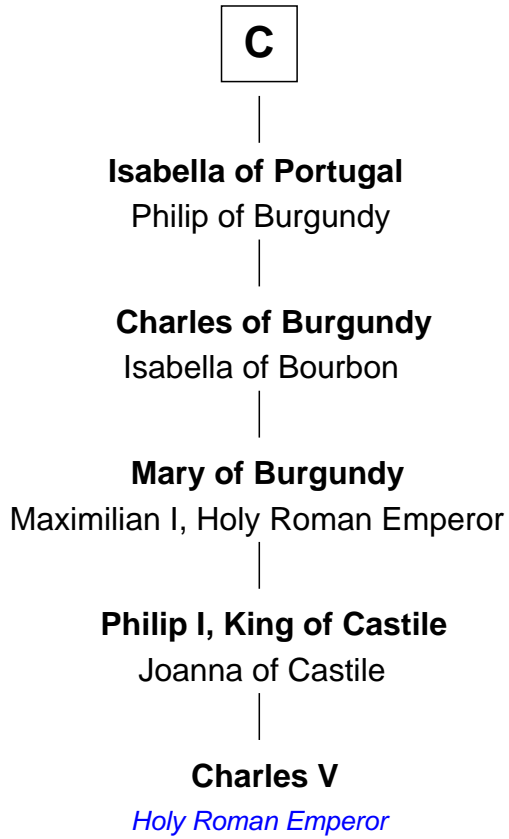

FamousKin.com

Relationship Chart of

Charles V

Holy Roman Emperor

10th cousin 11 times removed of

Richard de Clare

Magna Carta Surety

Gilbert of Maasgau
Ermengarde of Lorraine