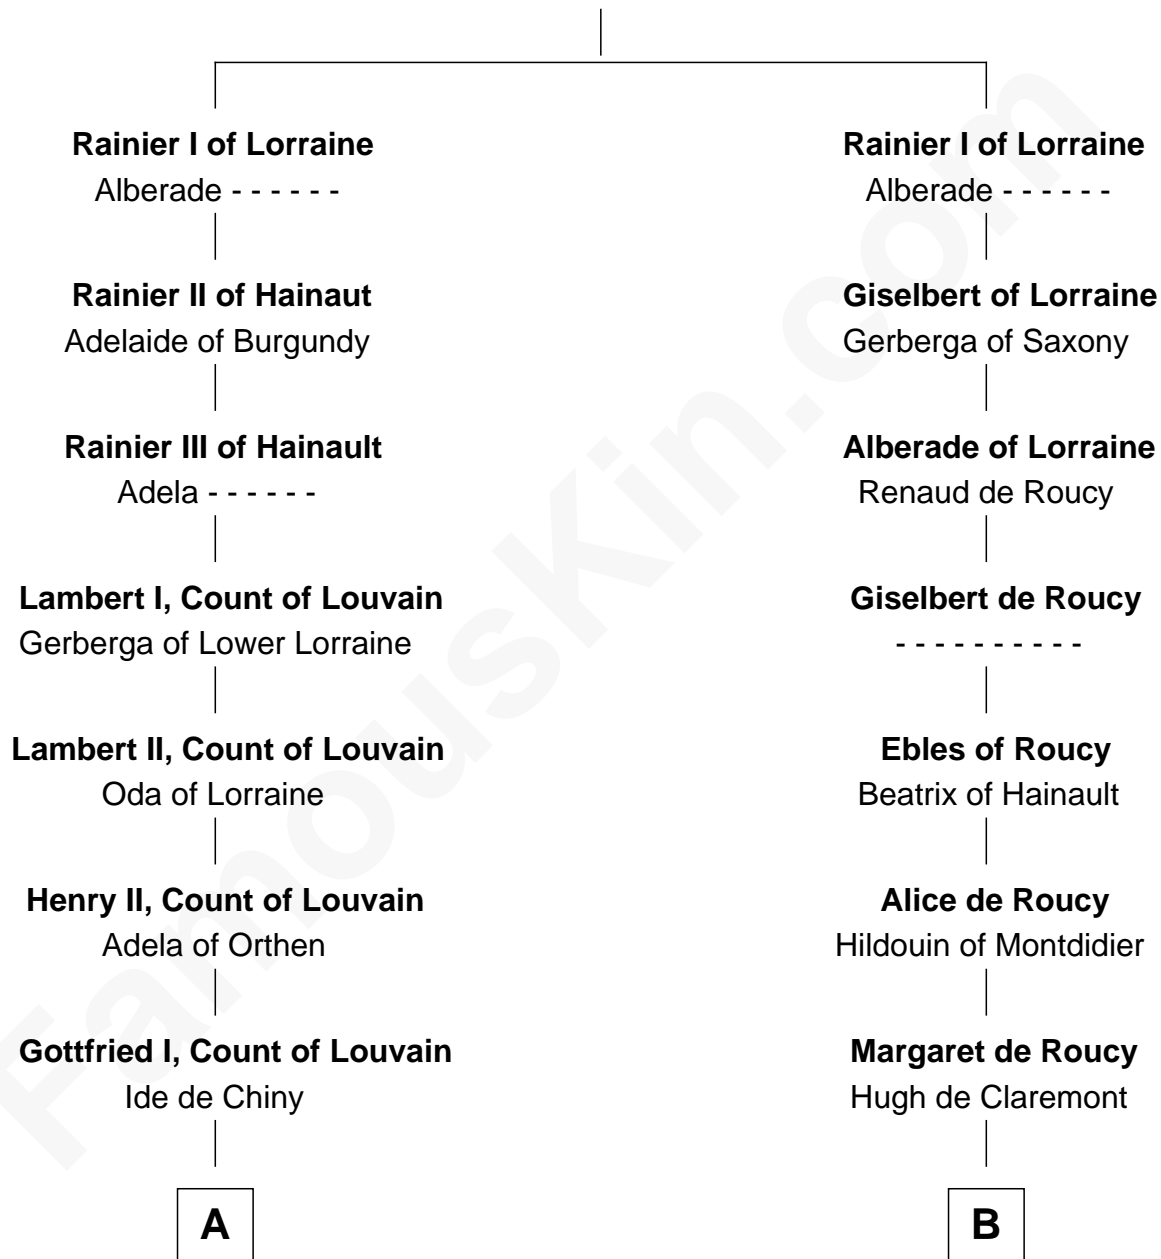

FamousKin.com

Relationship Chart of

Charles V

Holy Roman Emperor

10th cousin 11 times removed of

Richard de Clare

Magna Carta Surety

Gilbert of Maasgau
Ermengarde of Lorraine

FamousKin.com