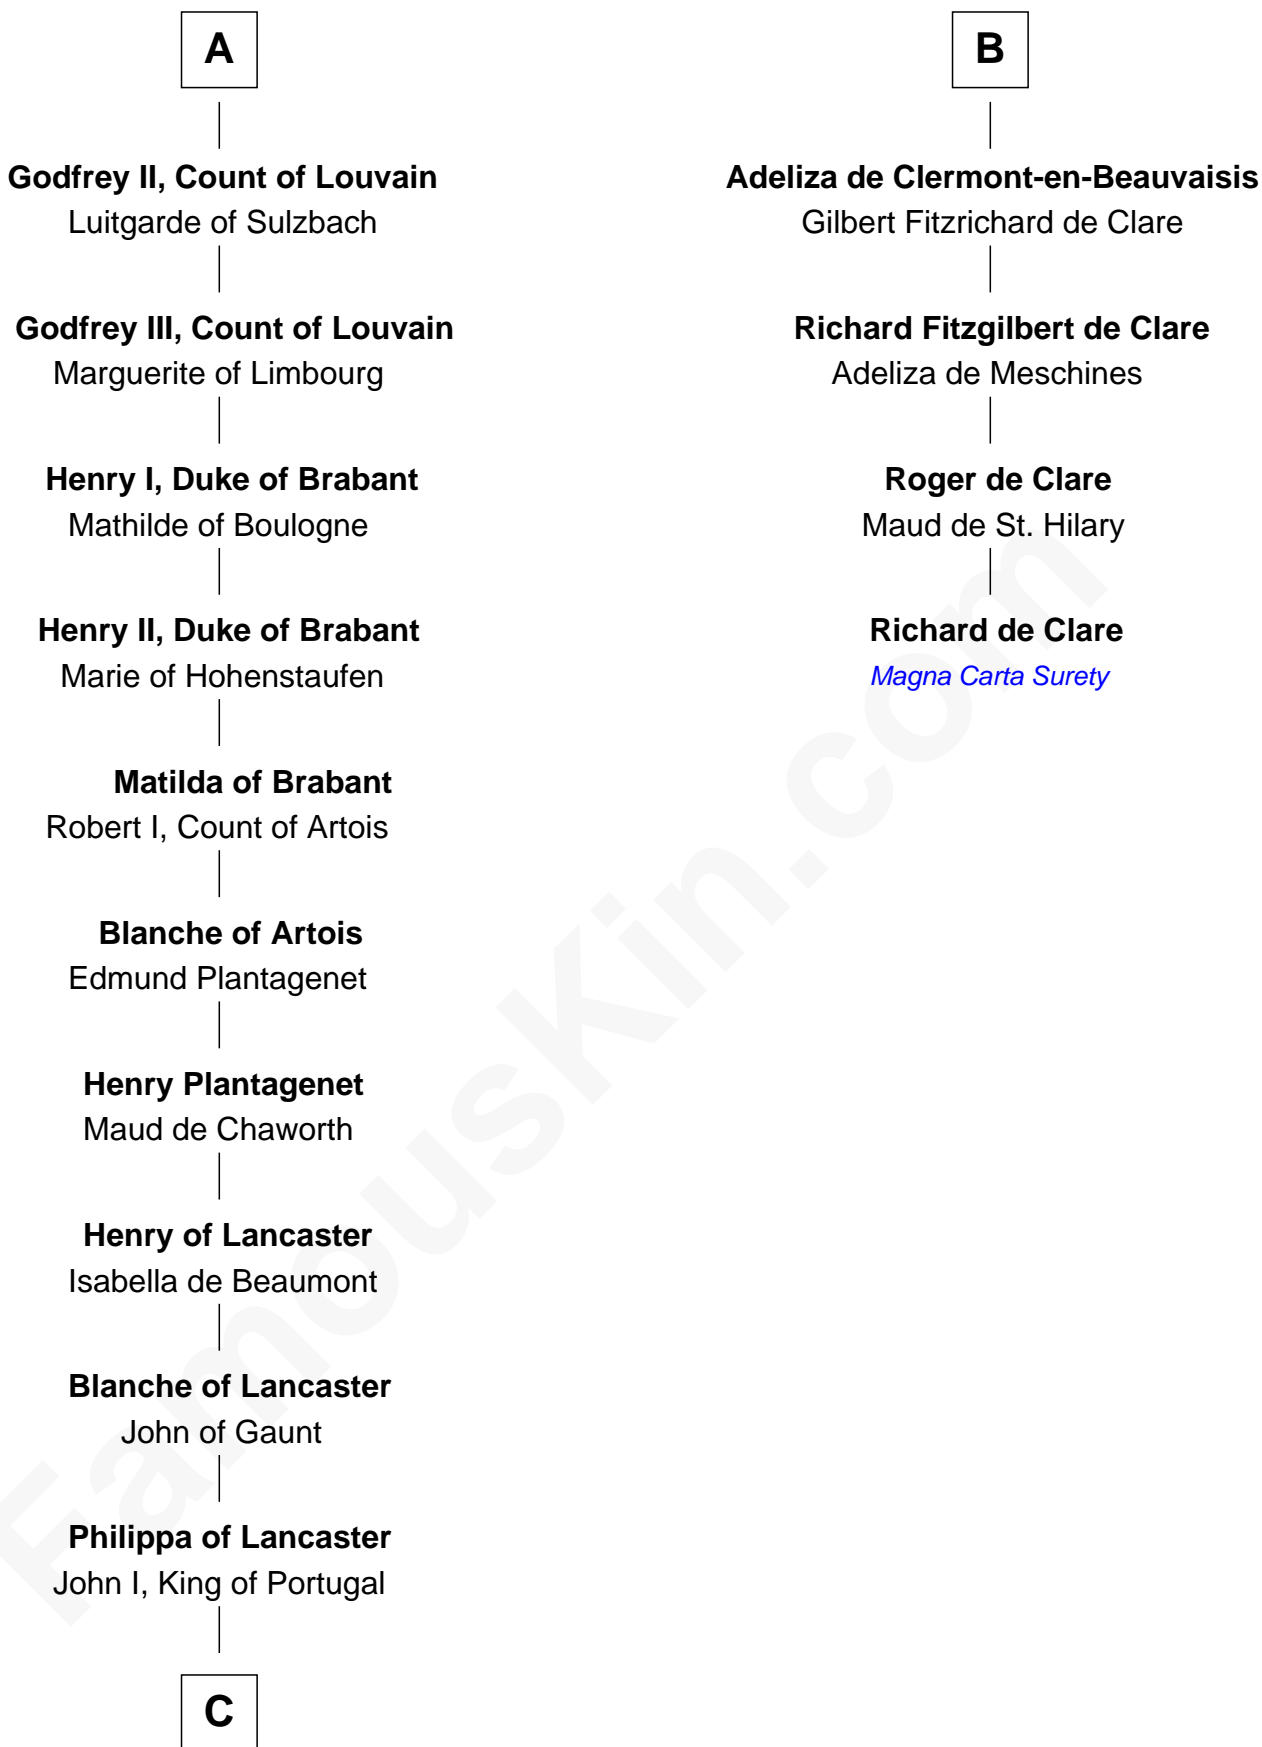

FamousKin.com

Relationship Chart of

Charles V

Holy Roman Emperor

10th cousin 11 times removed of

Richard de Clare

Magna Carta Surety

FamousKin.com