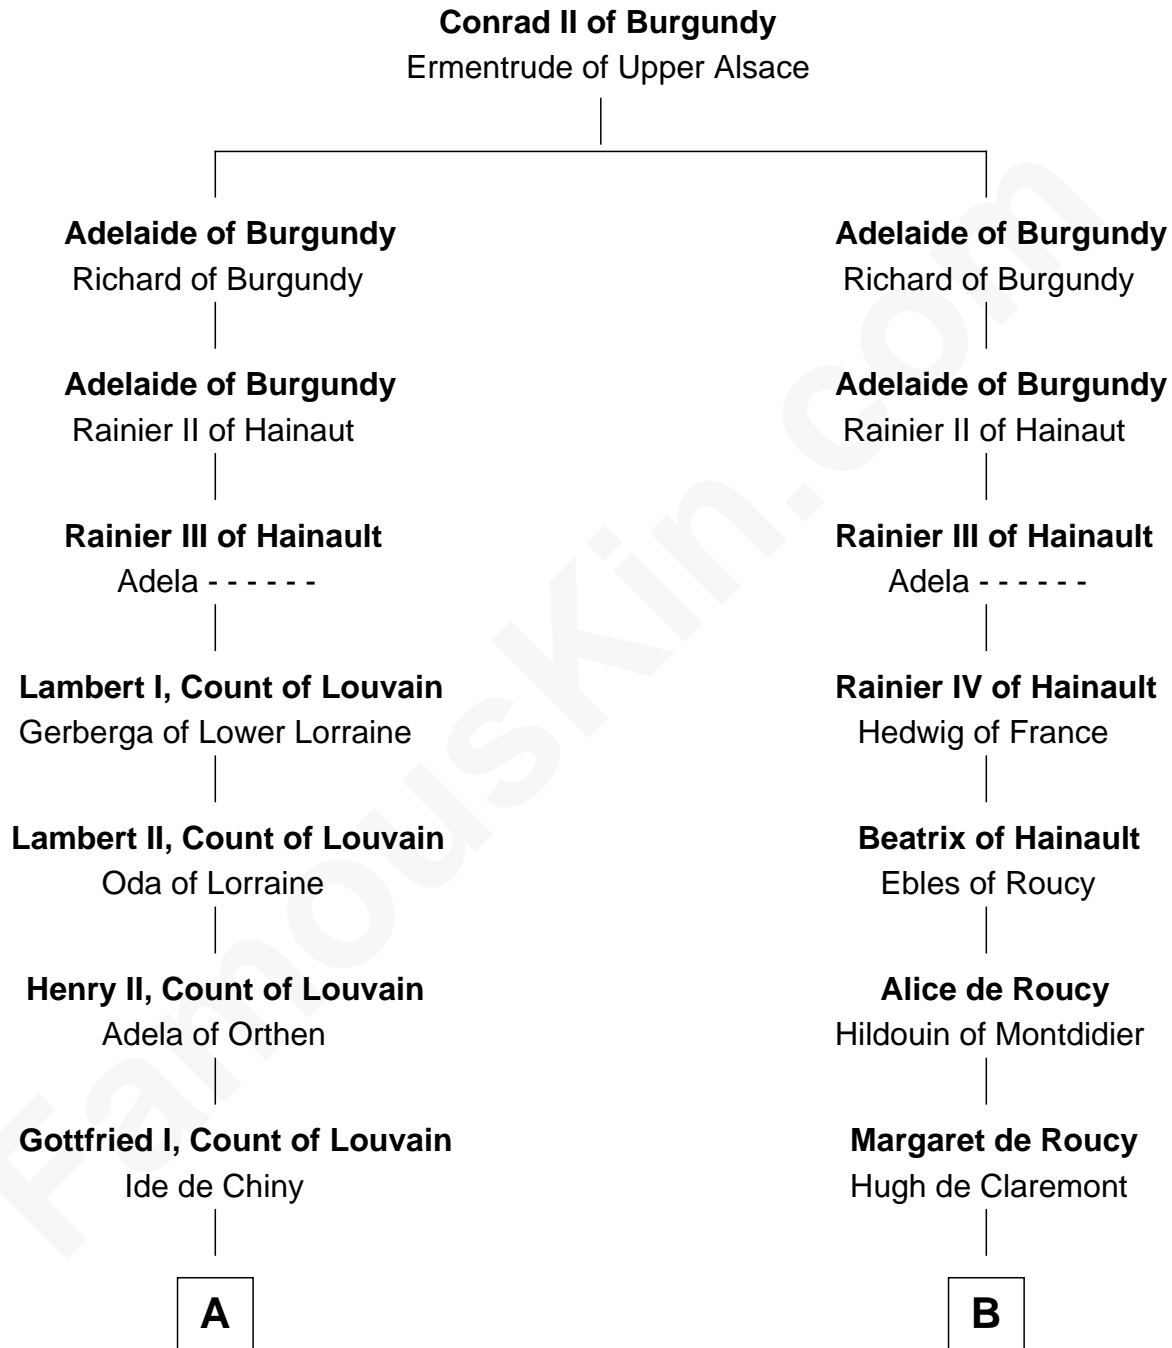

FamousKin.com

Relationship Chart of

Charles V

Holy Roman Emperor

10th cousin 11 times removed of

Richard de Clare

Magna Carta Surety

FamousKin.com