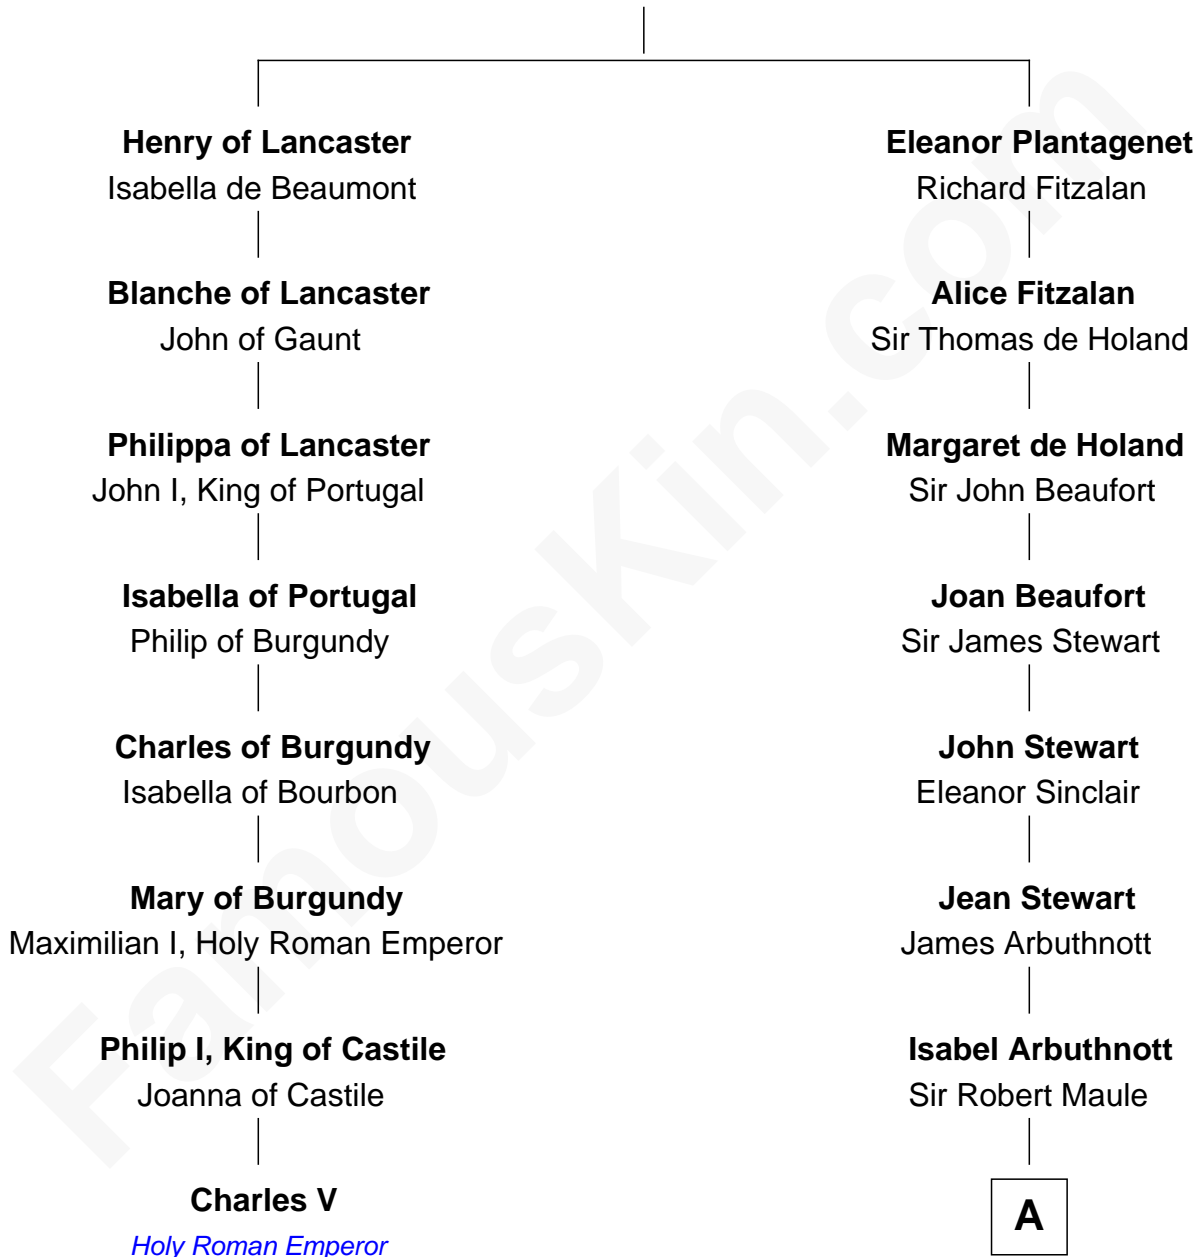

FamousKin.com

Relationship Chart of

Charles V

Holy Roman Emperor

7th cousin 4 times removed of

Alexander Spotswood

Lieutenant Governor of Virginia

Henry Plantagenet
Maud de Chaworth

A

William Maule

Bethia Guthrie

Eleanor Maule

Sir Alexander Morrison

Bethia Morrison

Sir Robert Spottiswoode

Dr. Robert Spottiswoode

Catherine Mercer

Alexander Spotswood

Lieutenant Governor of Virginia