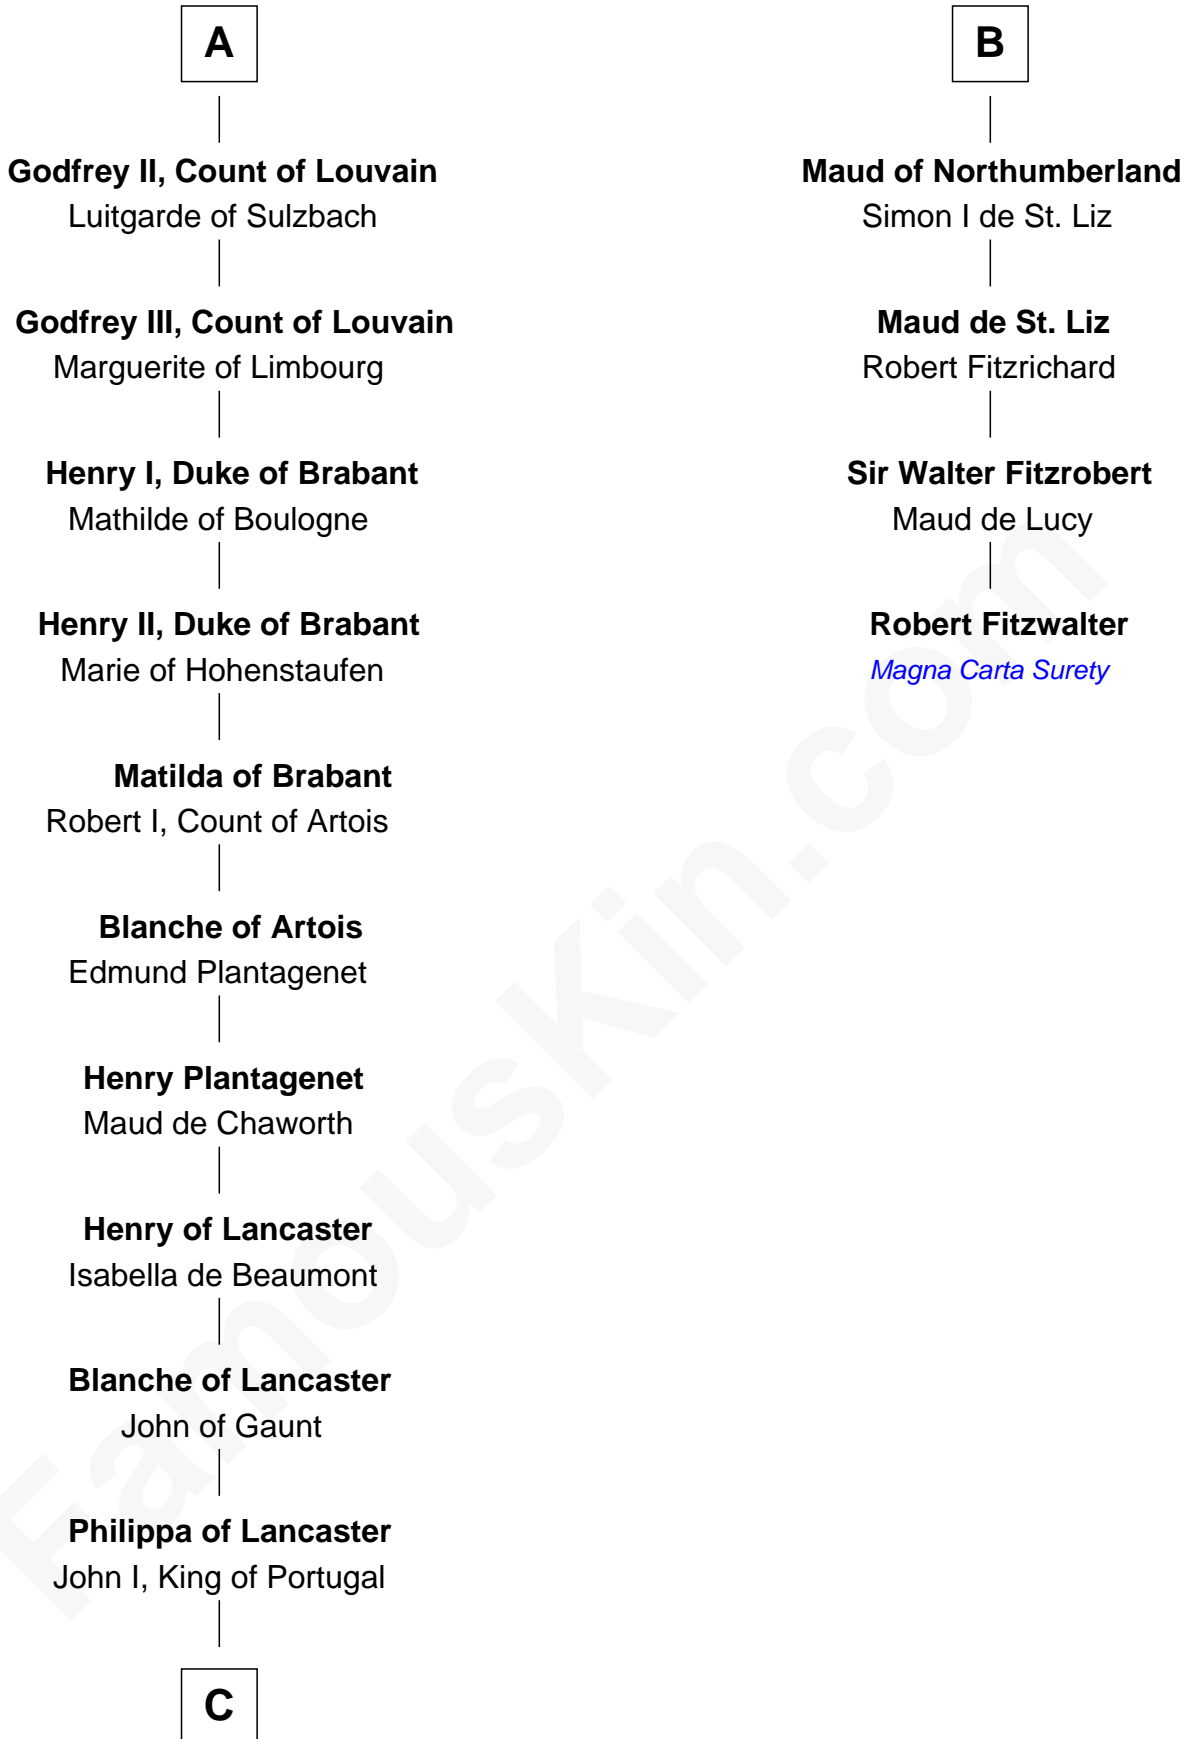

## Relationship Chart of

### Charles V

*Holy Roman Emperor*

10th cousin 11 times removed of

**Robert Fitzwalter**

*Magna Carta Surety*

**Gilbert of Maasgau**  
Ermengarde of Lorraine

FamousKin.com