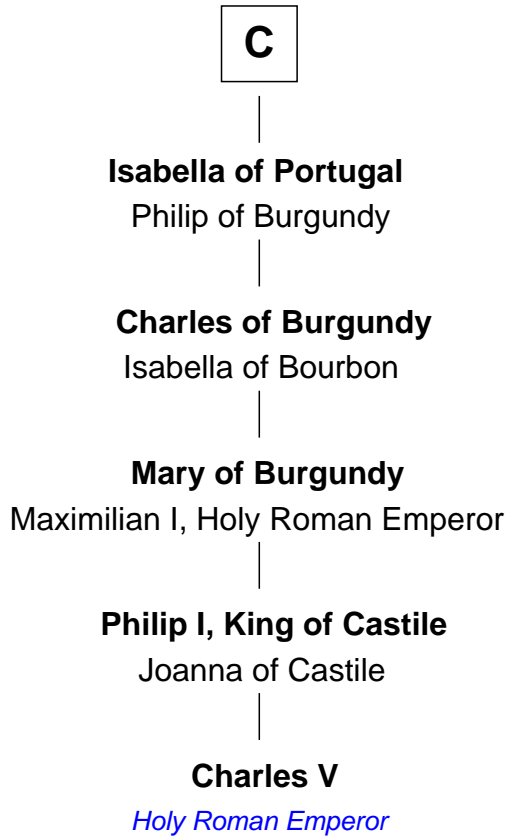

## Relationship Chart of

### Charles V

*Holy Roman Emperor*

10th cousin 11 times removed of

**Robert Fitzwalter**

*Magna Carta Surety*

**Gilbert of Maasgau**  
Ermengarde of Lorraine

FamousKin.com