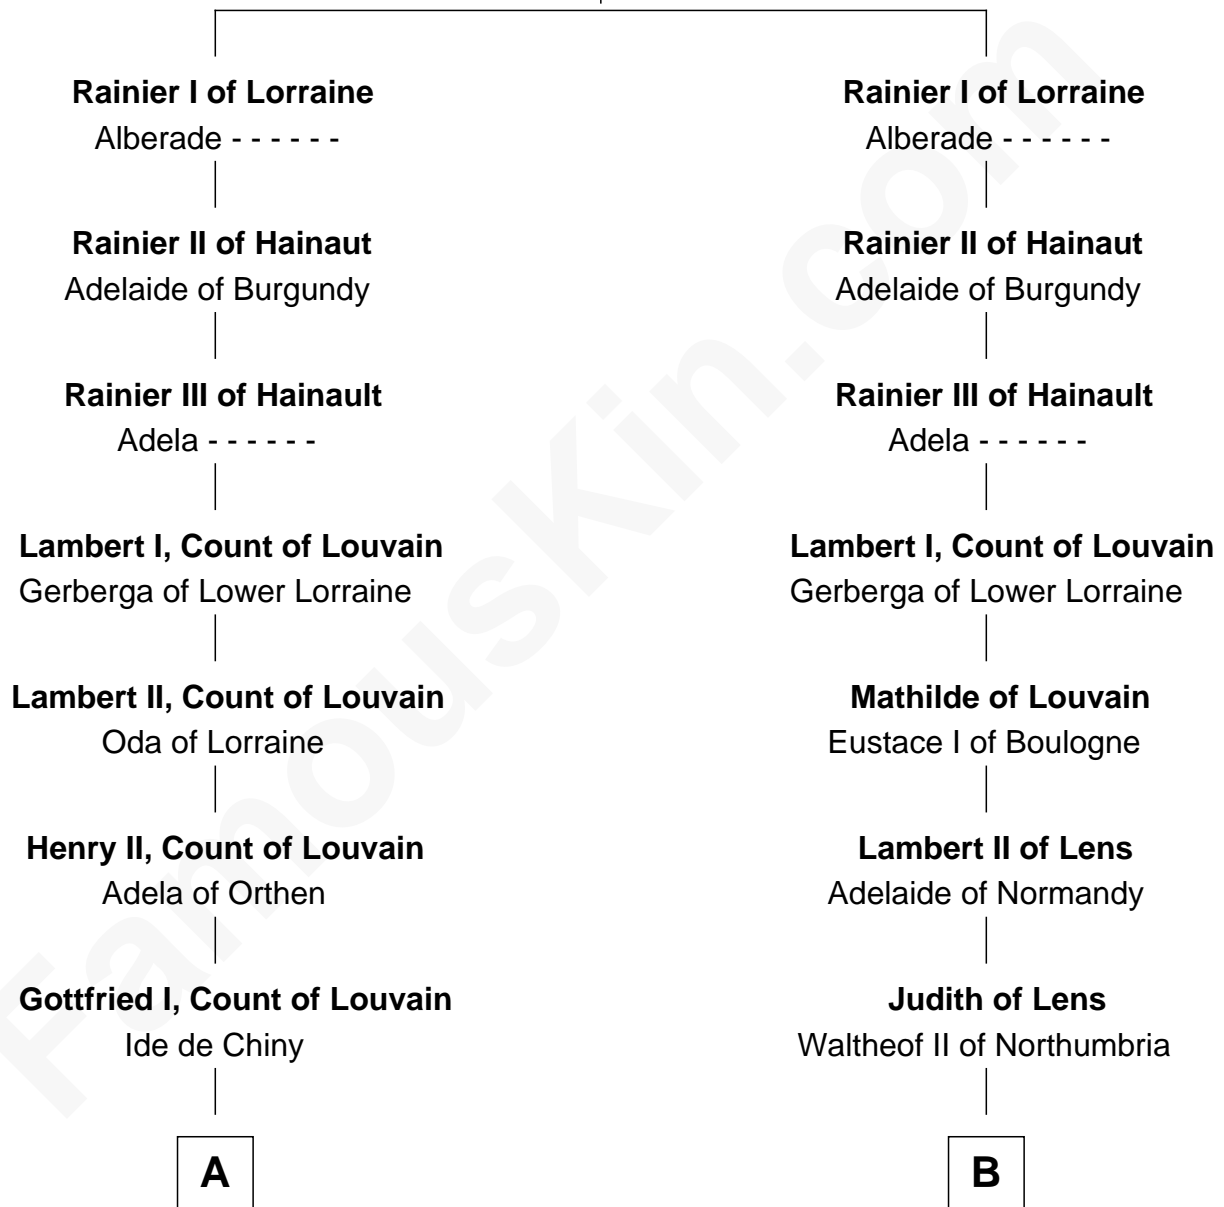

## Relationship Chart of

### Charles V

*Holy Roman Emperor*

10th cousin 11 times removed of

**Robert Fitzwalter**

*Magna Carta Surety*

**Gilbert of Maasgau**  
Ermengarde of Lorraine

FamousKin.com