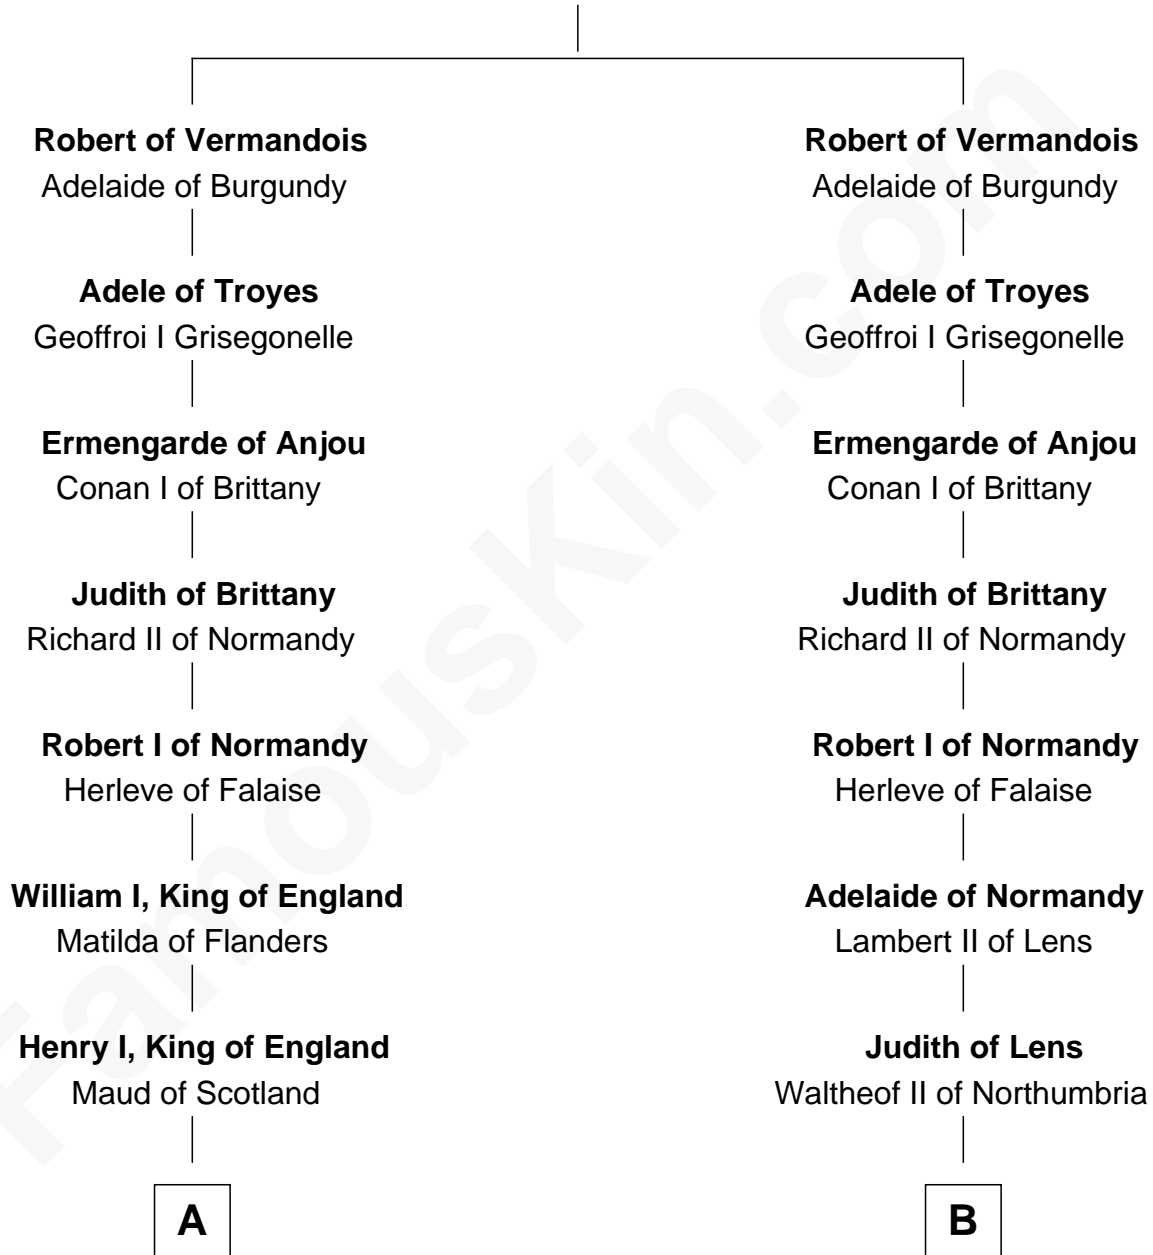

FamousKin.com

Relationship Chart of

Charles V

Holy Roman Emperor

10th cousin 10 times removed of

Robert Fitzwalter

Magna Carta Surety

Herbert II of Vermandois

Liegarde of France

C

—
Charles of Burgundy

Isabella of Bourbon

—
Mary of Burgundy

Maximilian I, Holy Roman Emperor

—
Philip I, King of Castile

Joanna of Castile

—
Charles V

Holy Roman Emperor

FamousKin.com