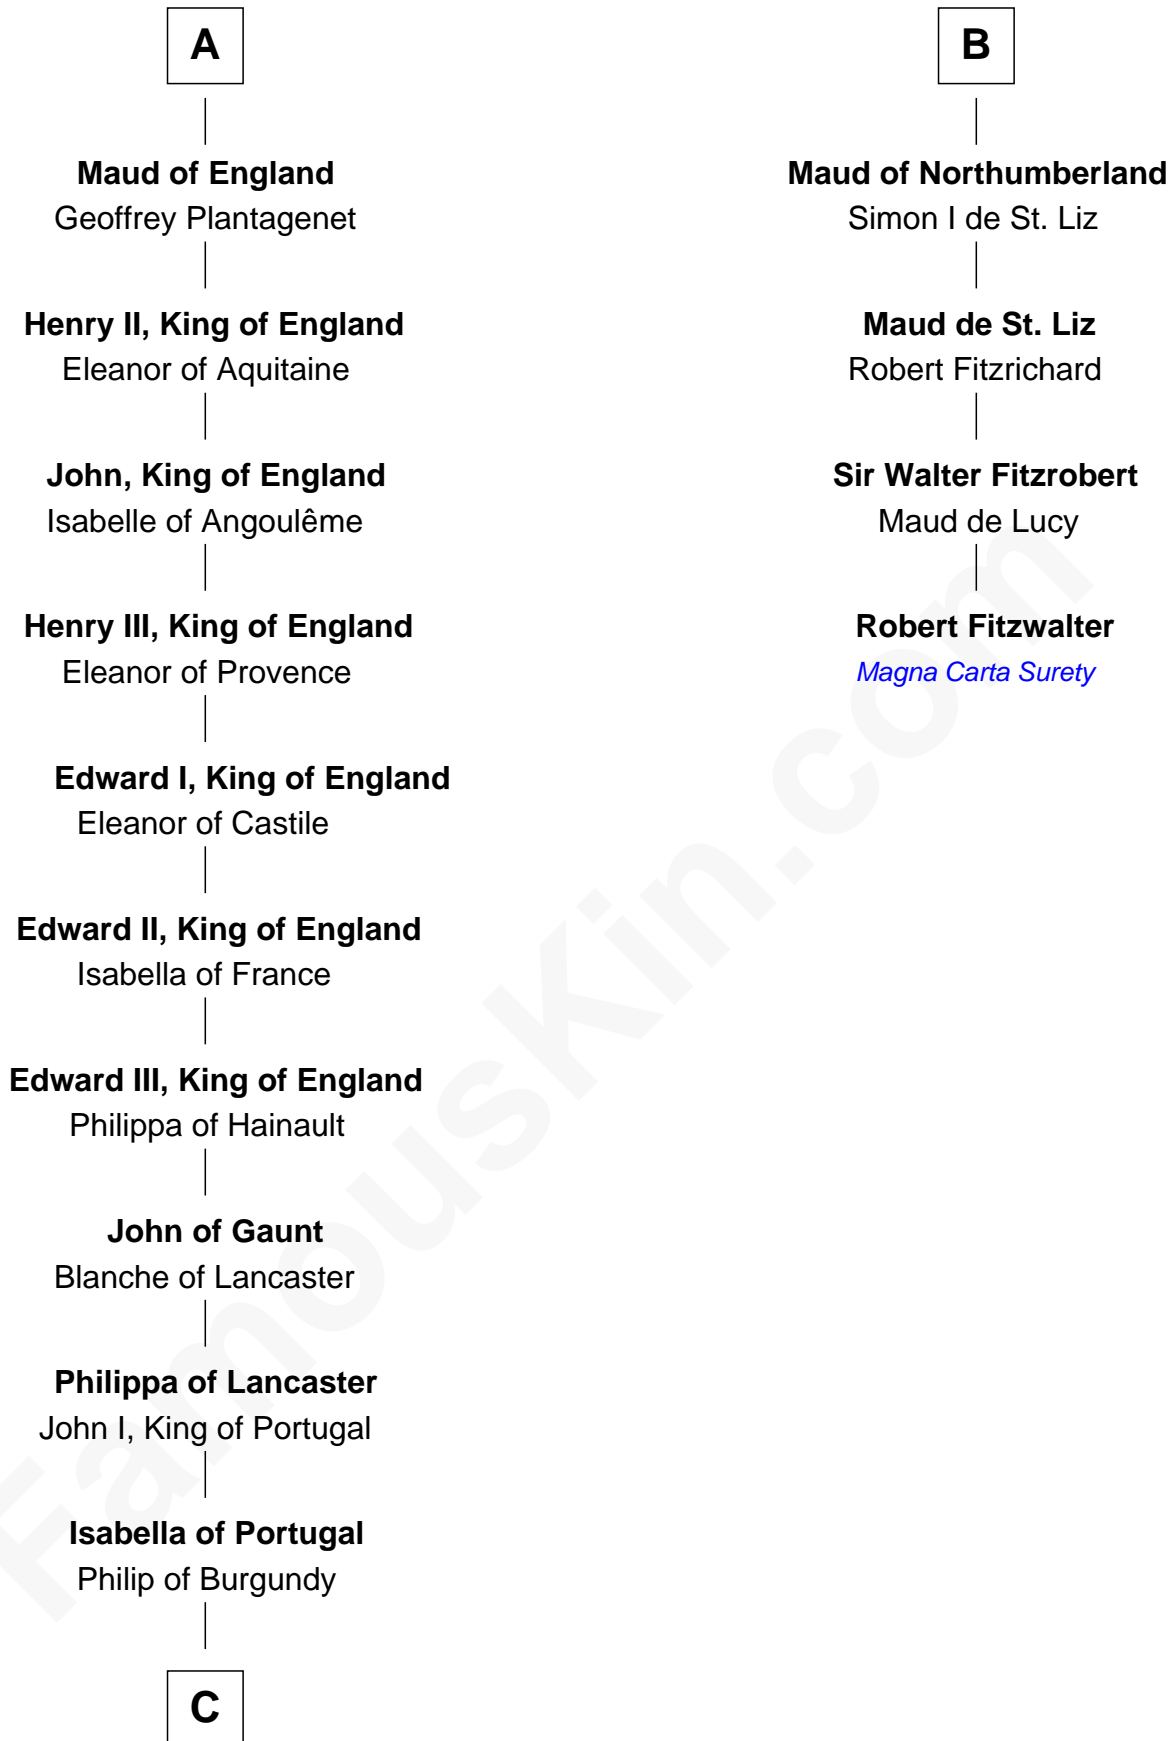

FamousKin.com

Relationship Chart of

Charles V

Holy Roman Emperor

10th cousin 10 times removed of

Robert Fitzwalter

Magna Carta Surety

Herbert II of Vermandois

Liegarde of France

C

—
Charles of Burgundy

Isabella of Bourbon

—
Mary of Burgundy

Maximilian I, Holy Roman Emperor

—
Philip I, King of Castile

Joanna of Castile

—
Charles V

Holy Roman Emperor

FamousKin.com