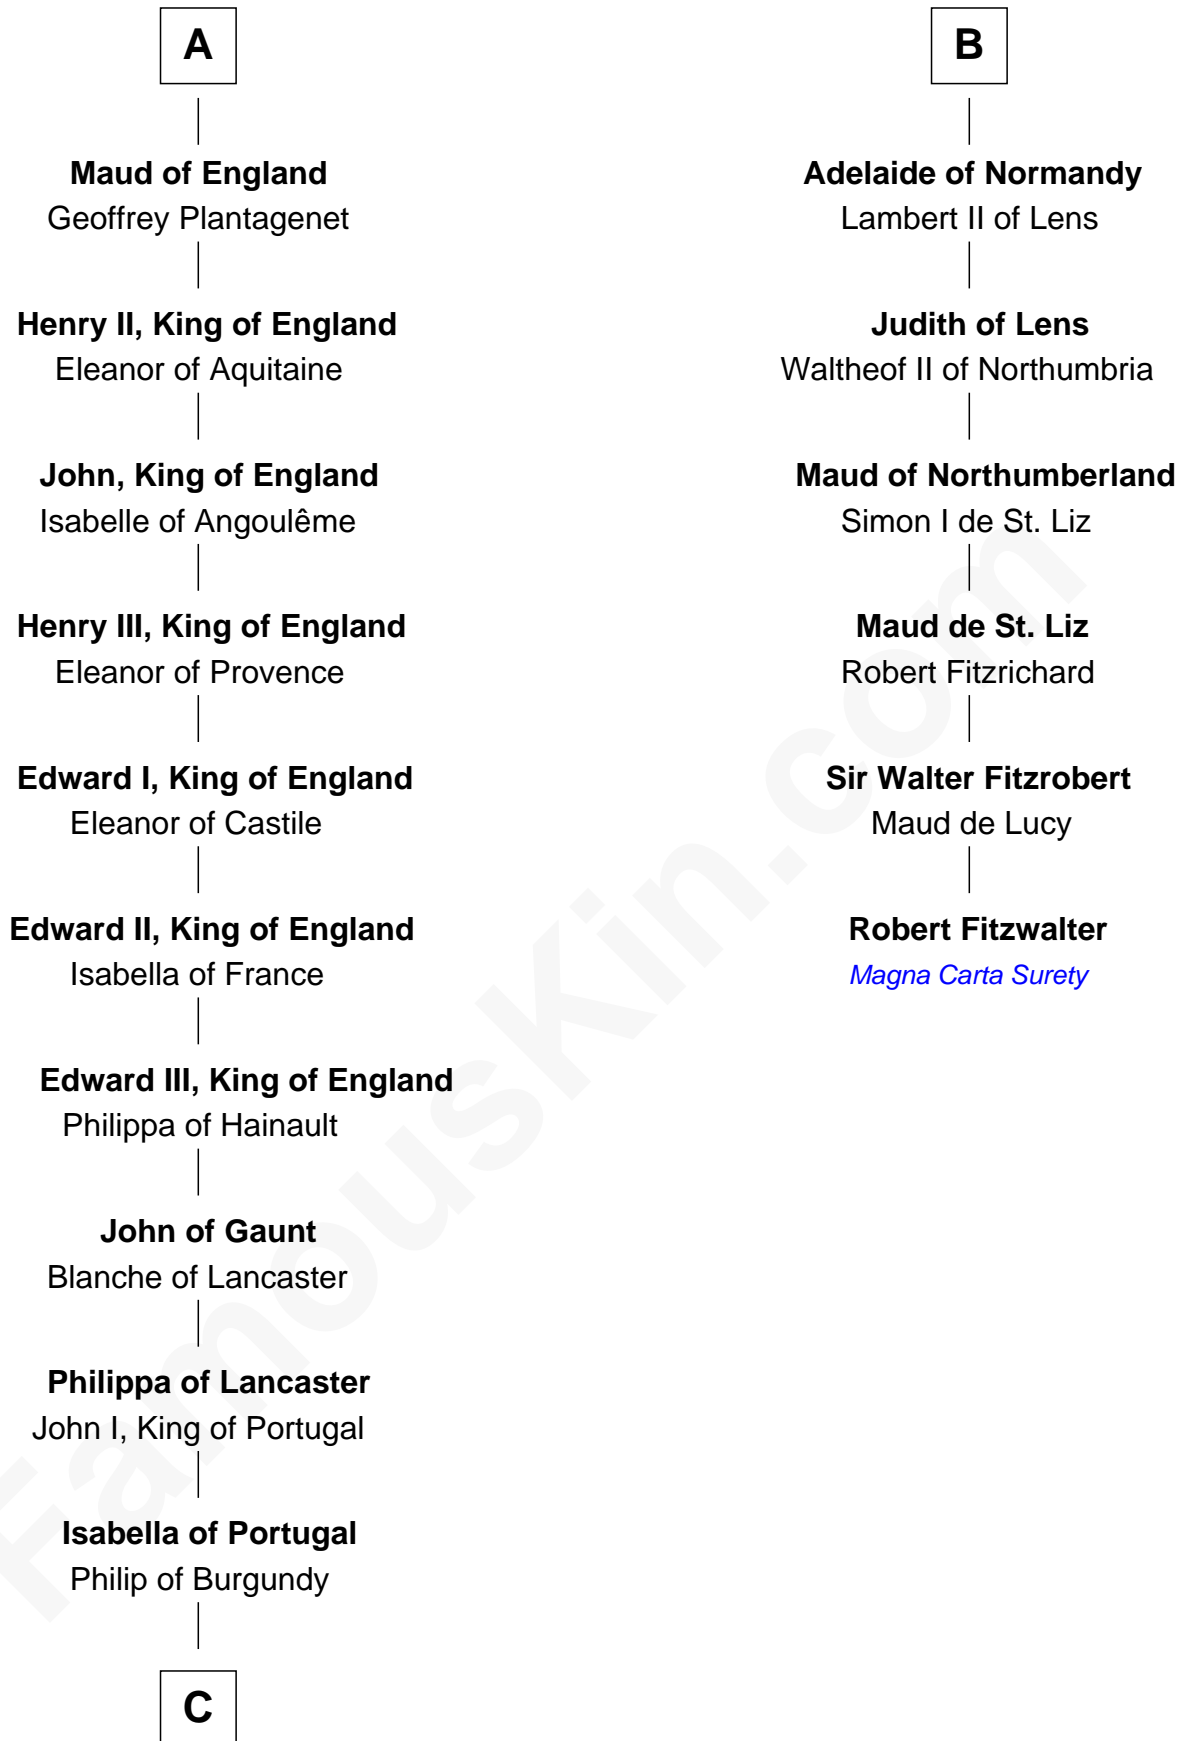

## Relationship Chart of

### Charles V

*Holy Roman Emperor*

12th cousin 8 times removed of

**Robert Fitzwalter**

*Magna Carta Surety*

**Robert the Strong**

**C**

Charles of Burgundy