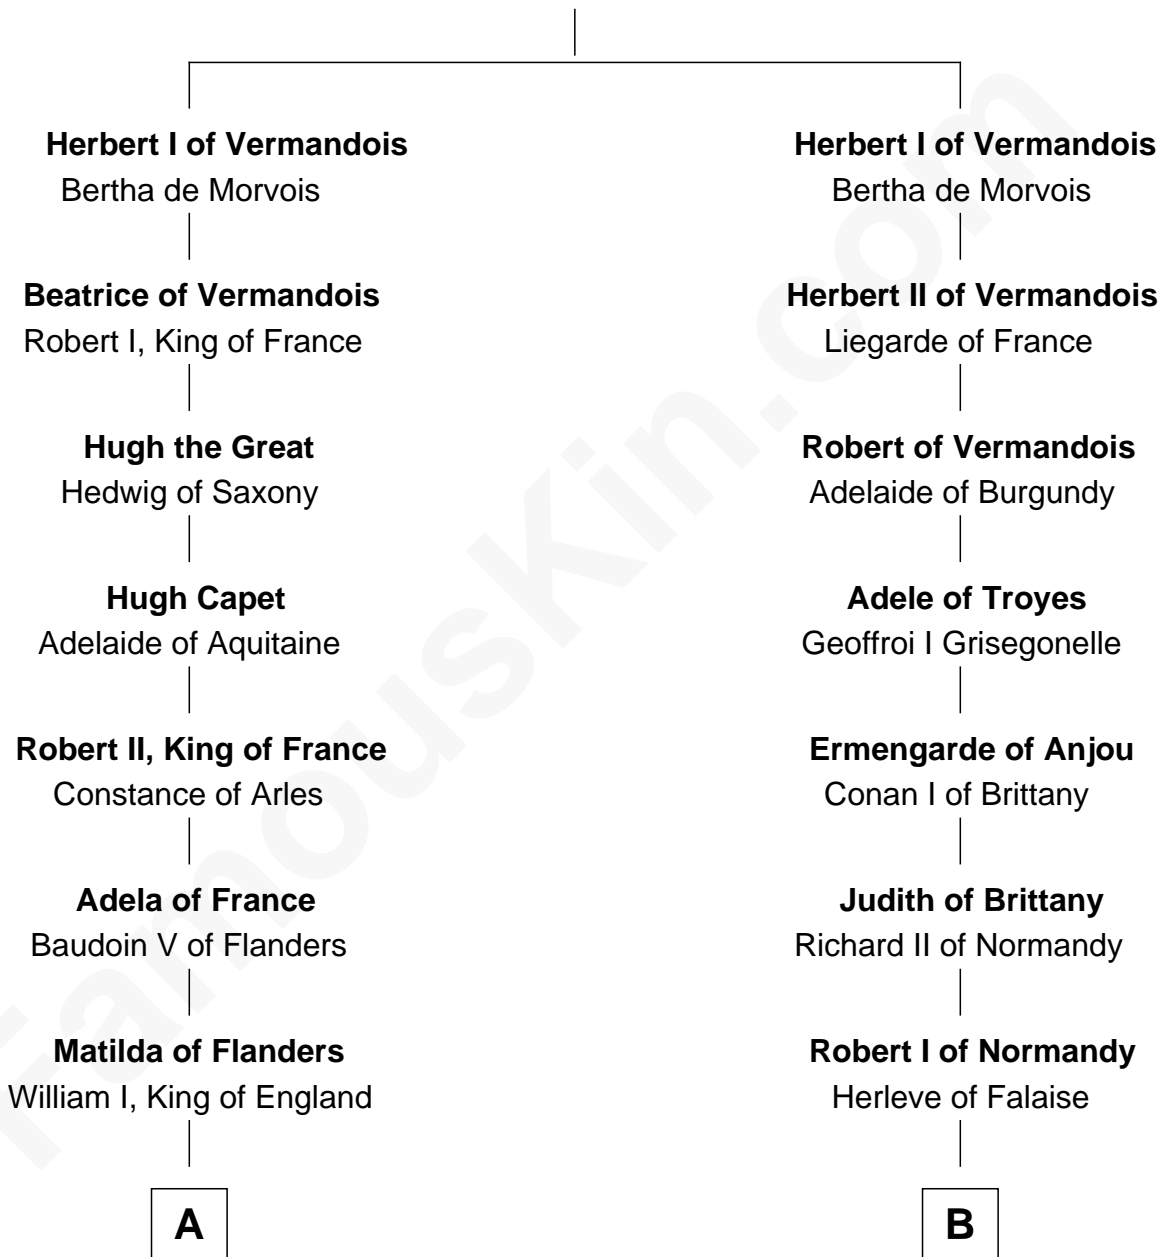

## Relationship Chart of

### Charles V

*Holy Roman Emperor*

12th cousin 9 times removed of

**Robert Fitzwalter**

*Magna Carta Surety*

**Pepin of Vermandois**

FamousKin.com