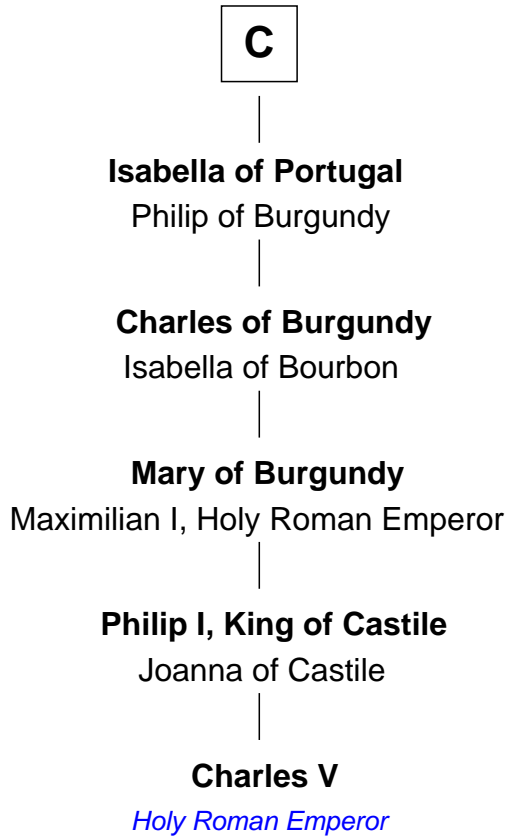

## Relationship Chart of

### Charles V

*Holy Roman Emperor*

12th cousin 9 times removed of

**Robert Fitzwalter**

*Magna Carta Surety*

**Pepin of Vermandois**

FamousKin.com