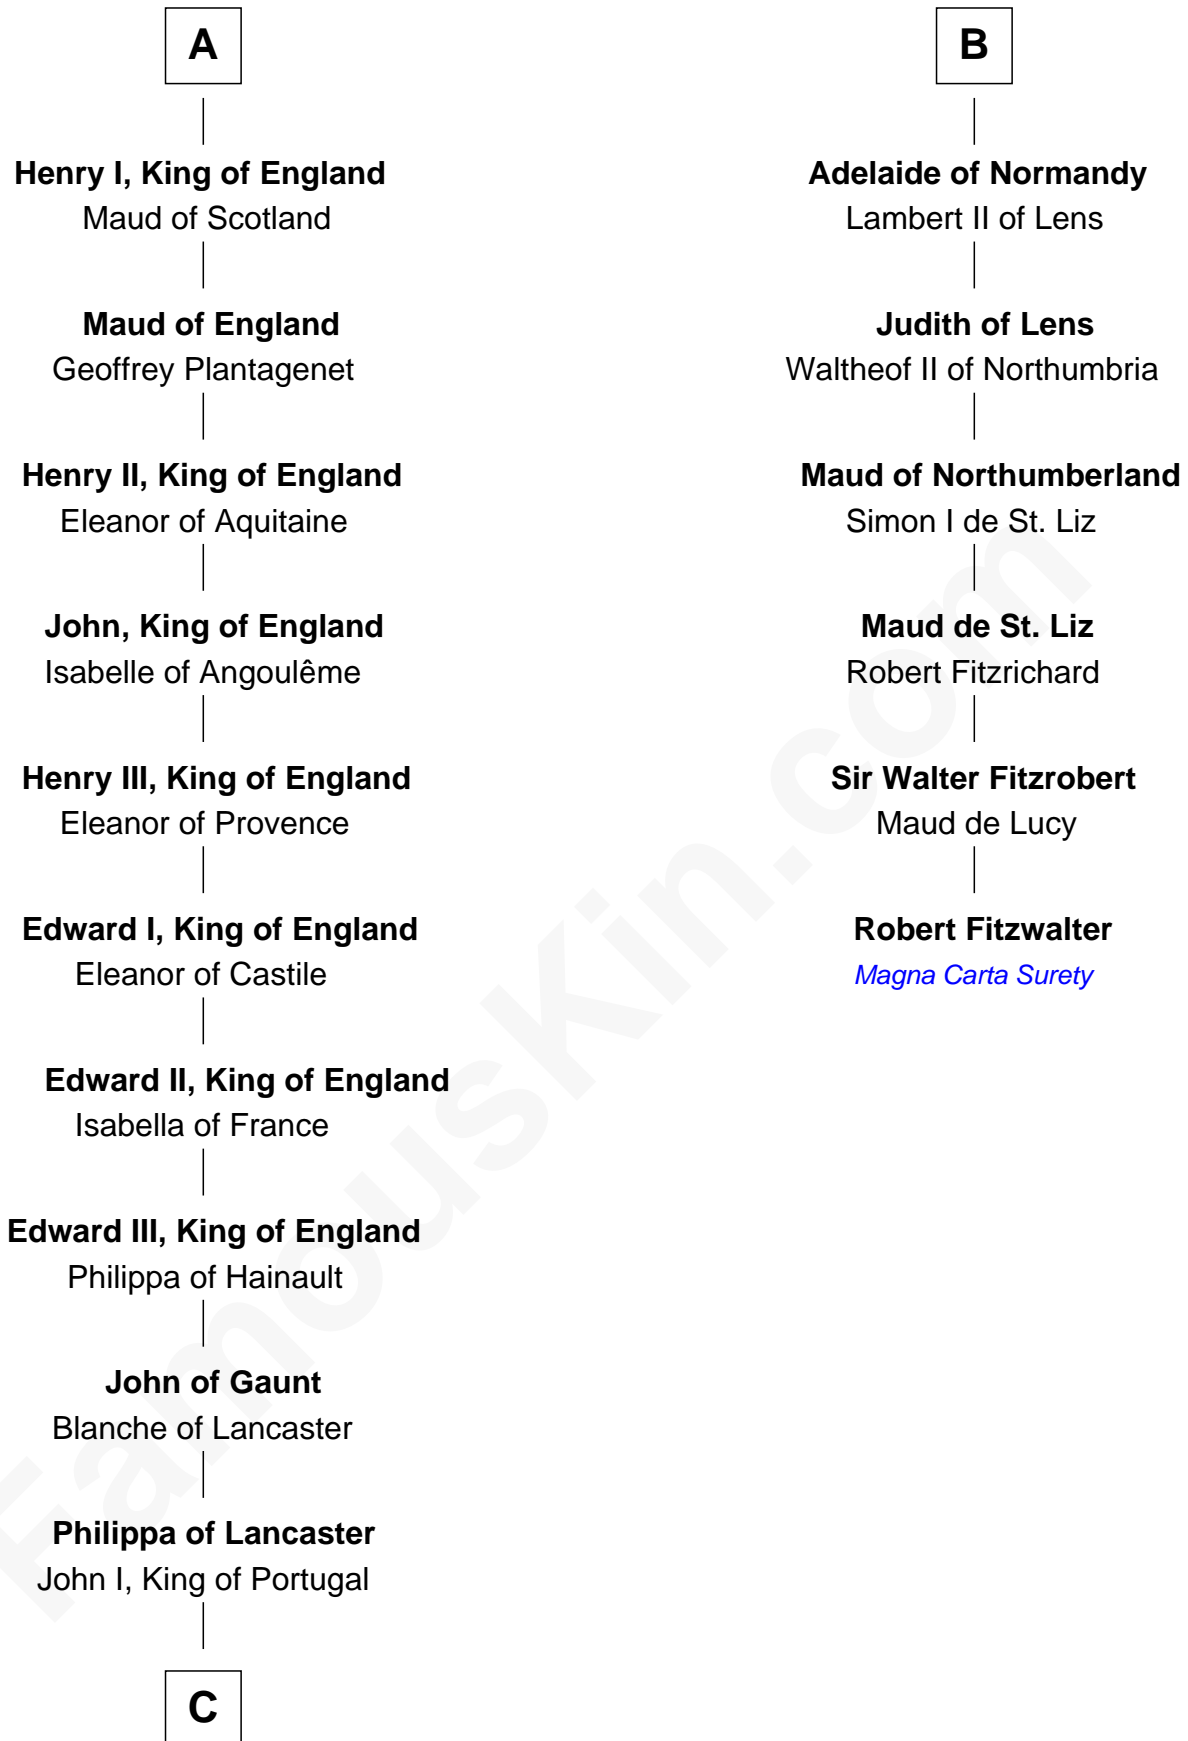

## Relationship Chart of

### Charles V

*Holy Roman Emperor*

12th cousin 9 times removed of

**Robert Fitzwalter**

*Magna Carta Surety*

**Pepin of Vermandois**

FamousKin.com