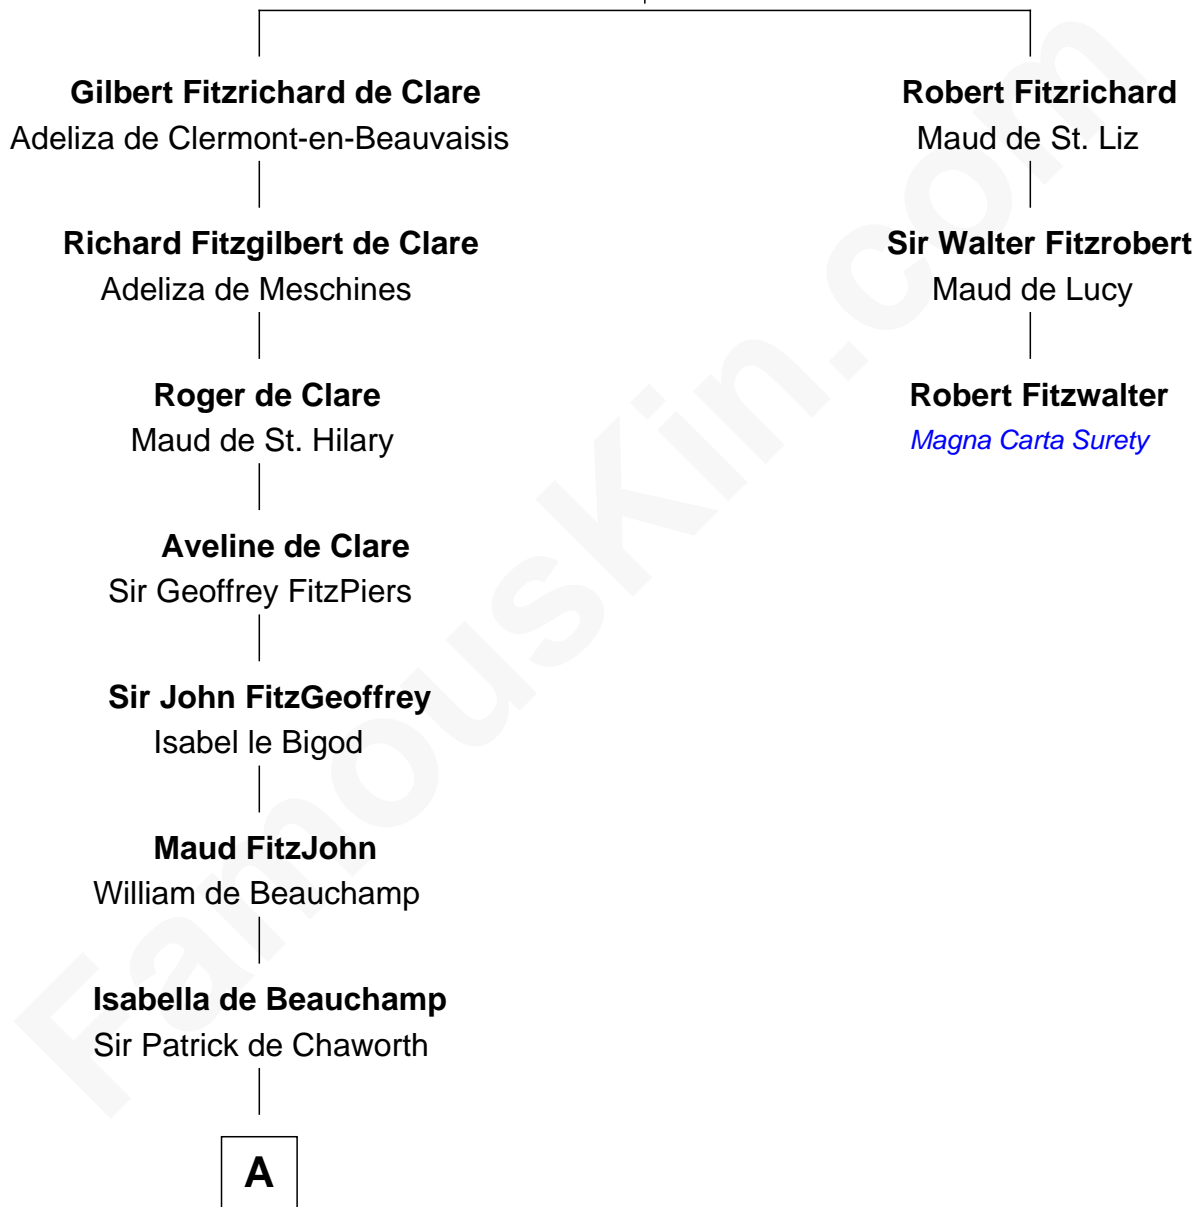

FamousKin.com Relationship Chart of

Charles V

Holy Roman Emperor

2nd cousin 13 times removed of

Robert Fitzwalter

Magna Carta Surety

Richard Fitzgilbert

Rohese Giffard