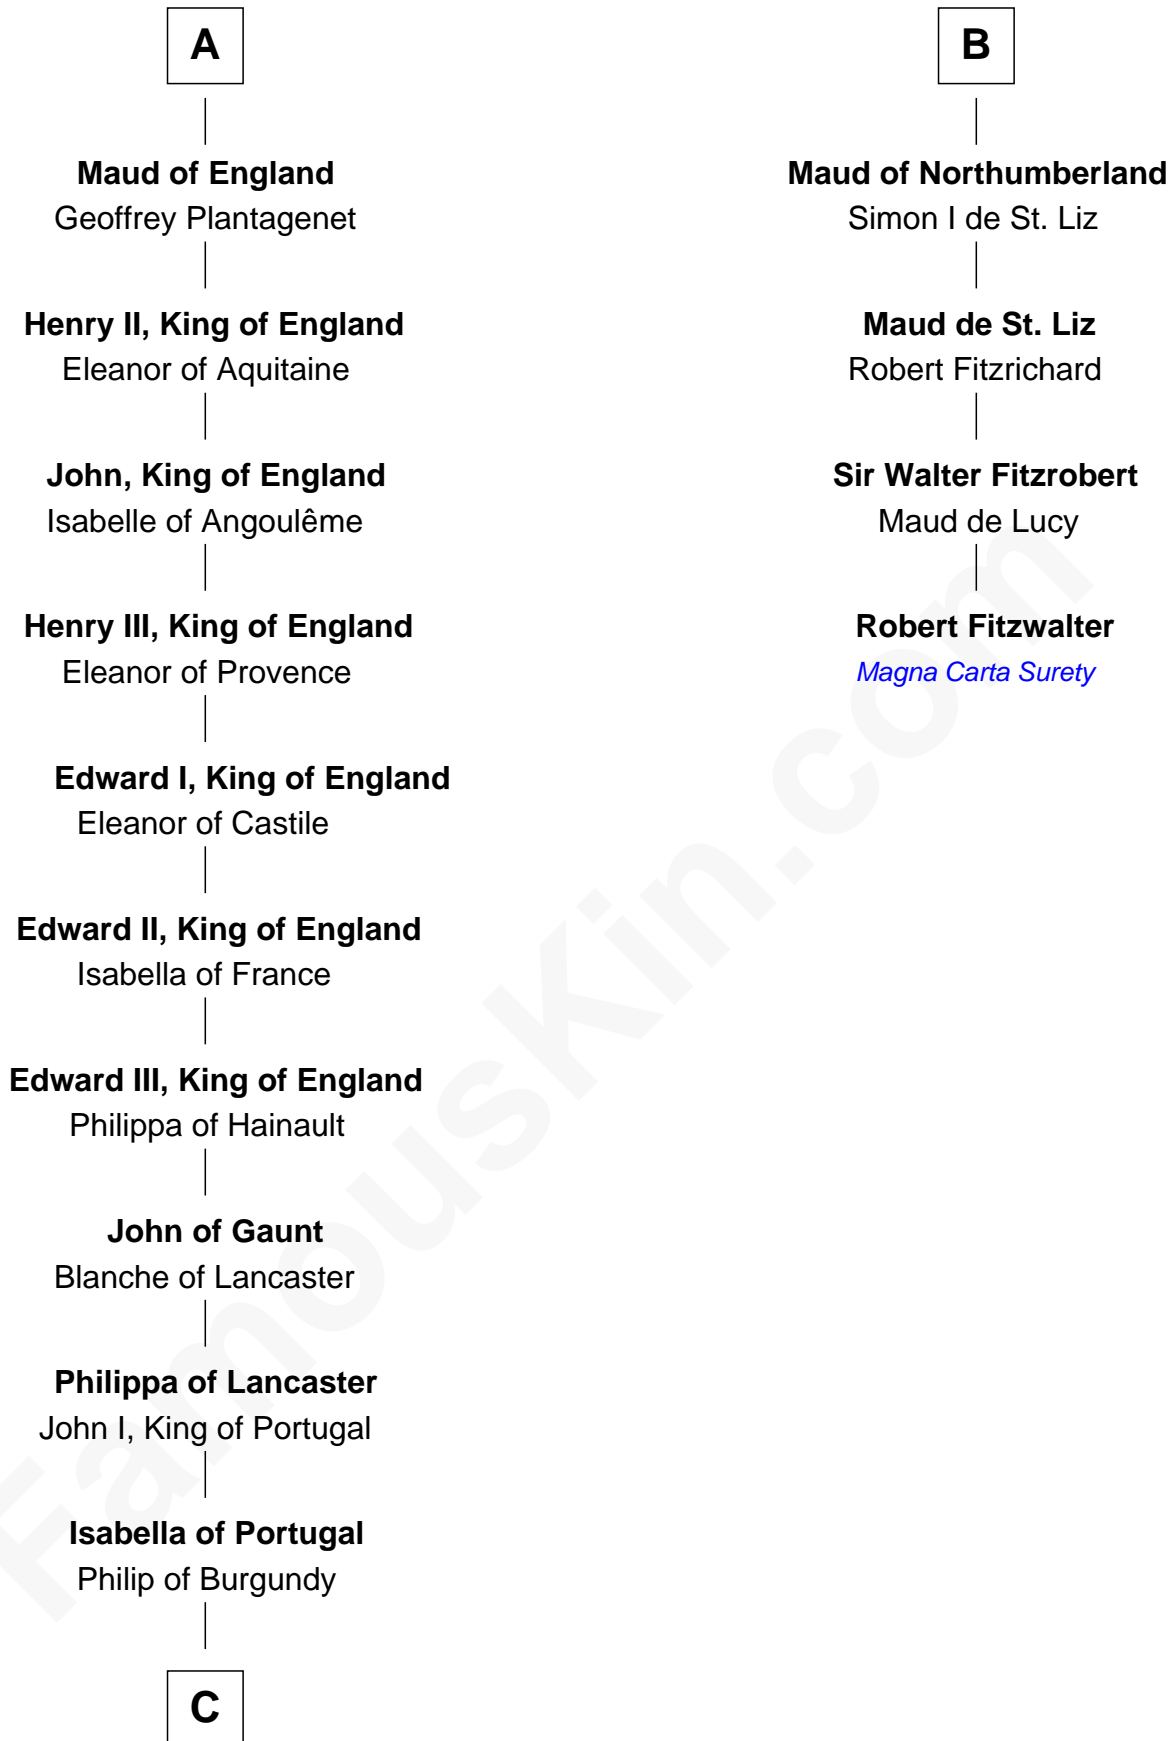

FamousKin.com

Relationship Chart of

Charles V

Holy Roman Emperor

10th cousin 10 times removed of

Robert Fitzwalter

Magna Carta Surety

Gilbert of Burgundy

Ermengarde of Autun

C

—
Charles of Burgundy

Isabella of Bourbon

—
Mary of Burgundy

Maximilian I, Holy Roman Emperor

—
Philip I, King of Castile

Joanna of Castile

—
Charles V

Holy Roman Emperor

FamousKin.com