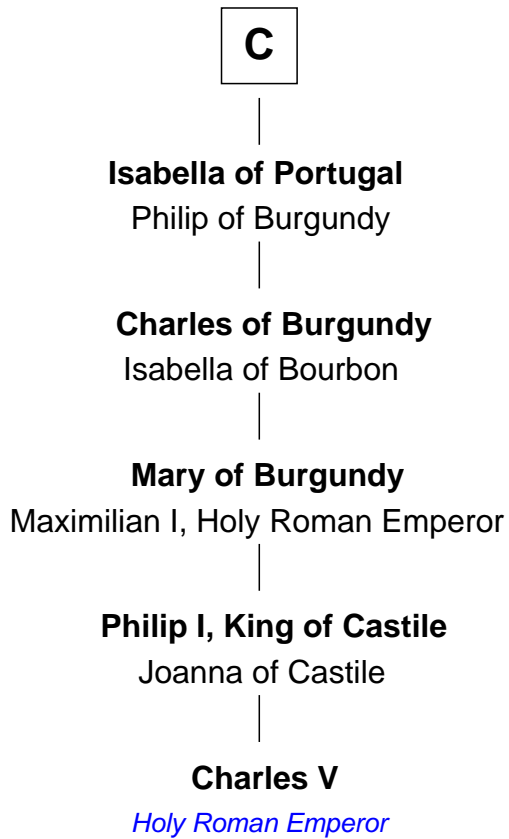

FamousKin.com

Relationship Chart of

Charles V

Holy Roman Emperor

10th cousin 11 times removed of

Robert Fitzwalter

Magna Carta Surety

Bivin of Gorze