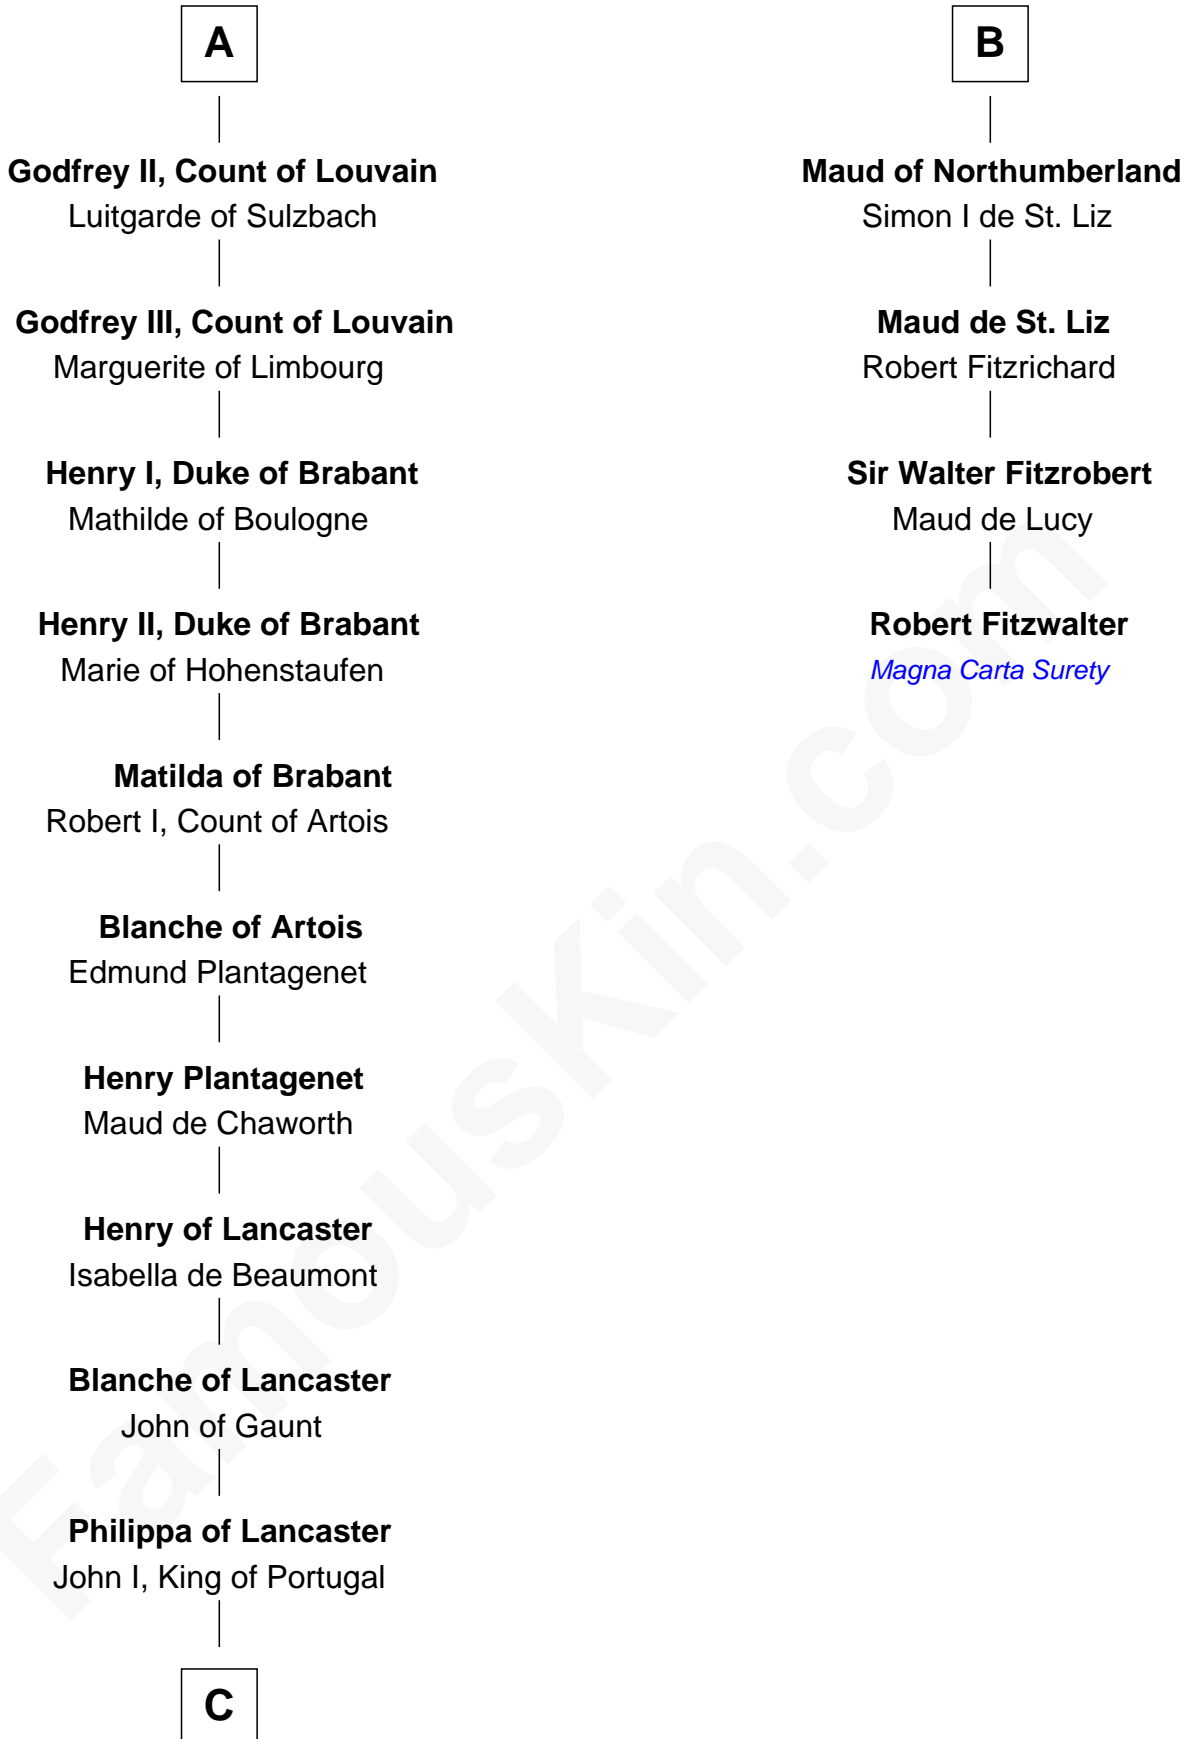

FamousKin.com

Relationship Chart of

Charles V

Holy Roman Emperor

10th cousin 11 times removed of

Robert Fitzwalter

Magna Carta Surety

Bivin of Gorze

FamousKin.com