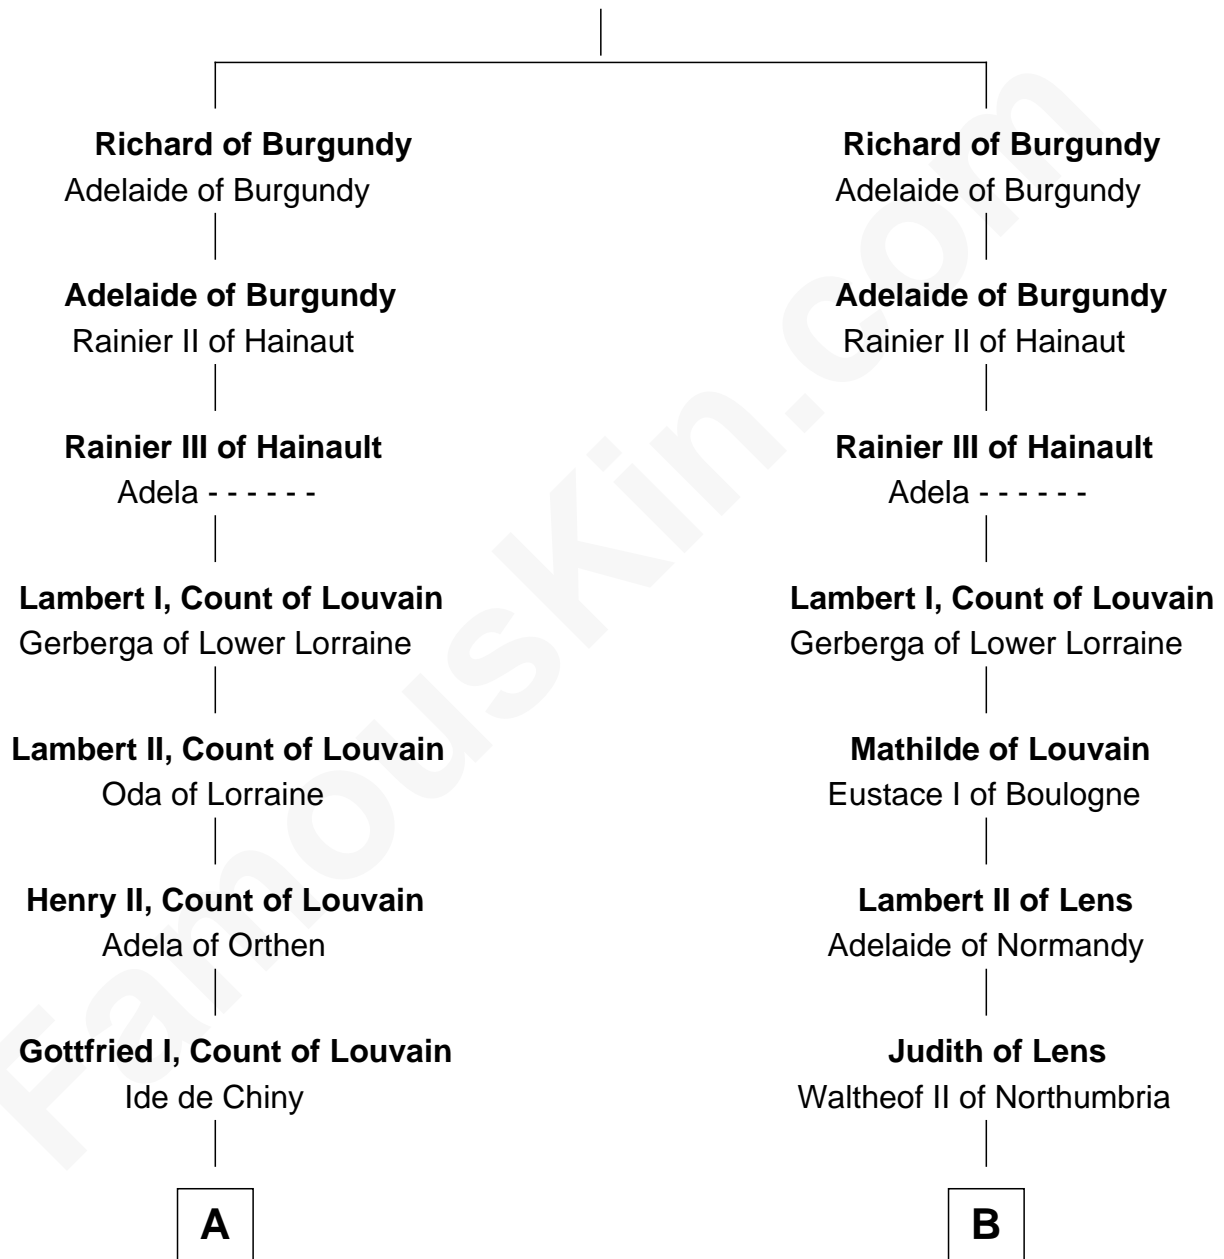

FamousKin.com

Relationship Chart of

Charles V

Holy Roman Emperor

10th cousin 11 times removed of

Robert Fitzwalter

Magna Carta Surety

Bivin of Gorze

FamousKin.com