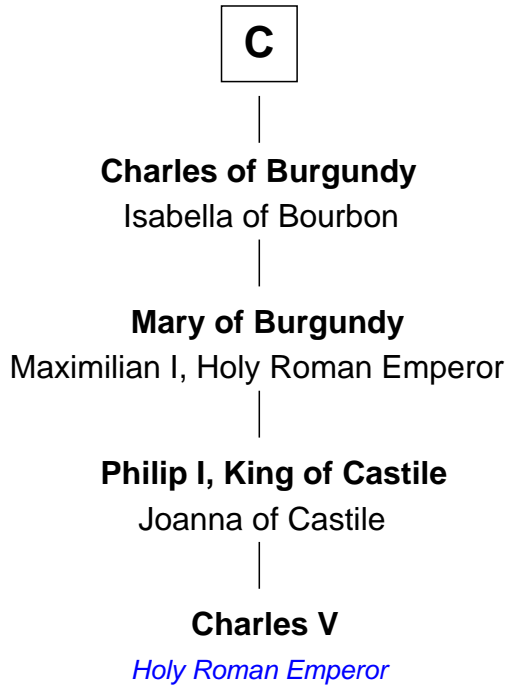

FamousKin.com

Relationship Chart of

Charles V

Holy Roman Emperor

10th cousin 10 times removed of

Robert Fitzwalter

Magna Carta Surety

Ermentrude -----