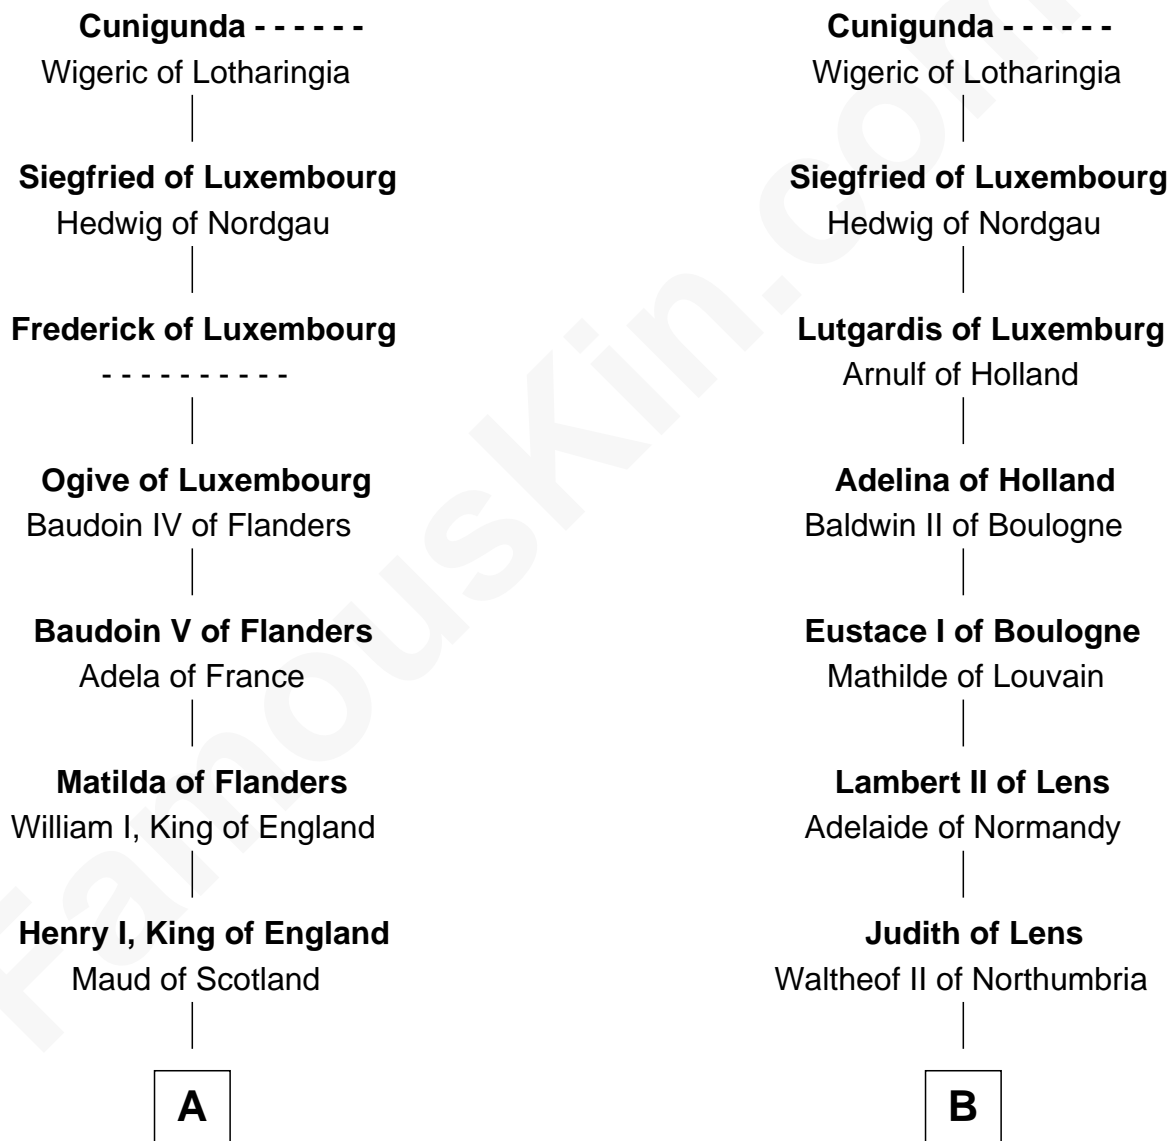

FamousKin.com

Relationship Chart of

Charles V

Holy Roman Emperor

10th cousin 10 times removed of

Robert Fitzwalter

Magna Carta Surety

Ermentrude -----

FamousKin.com