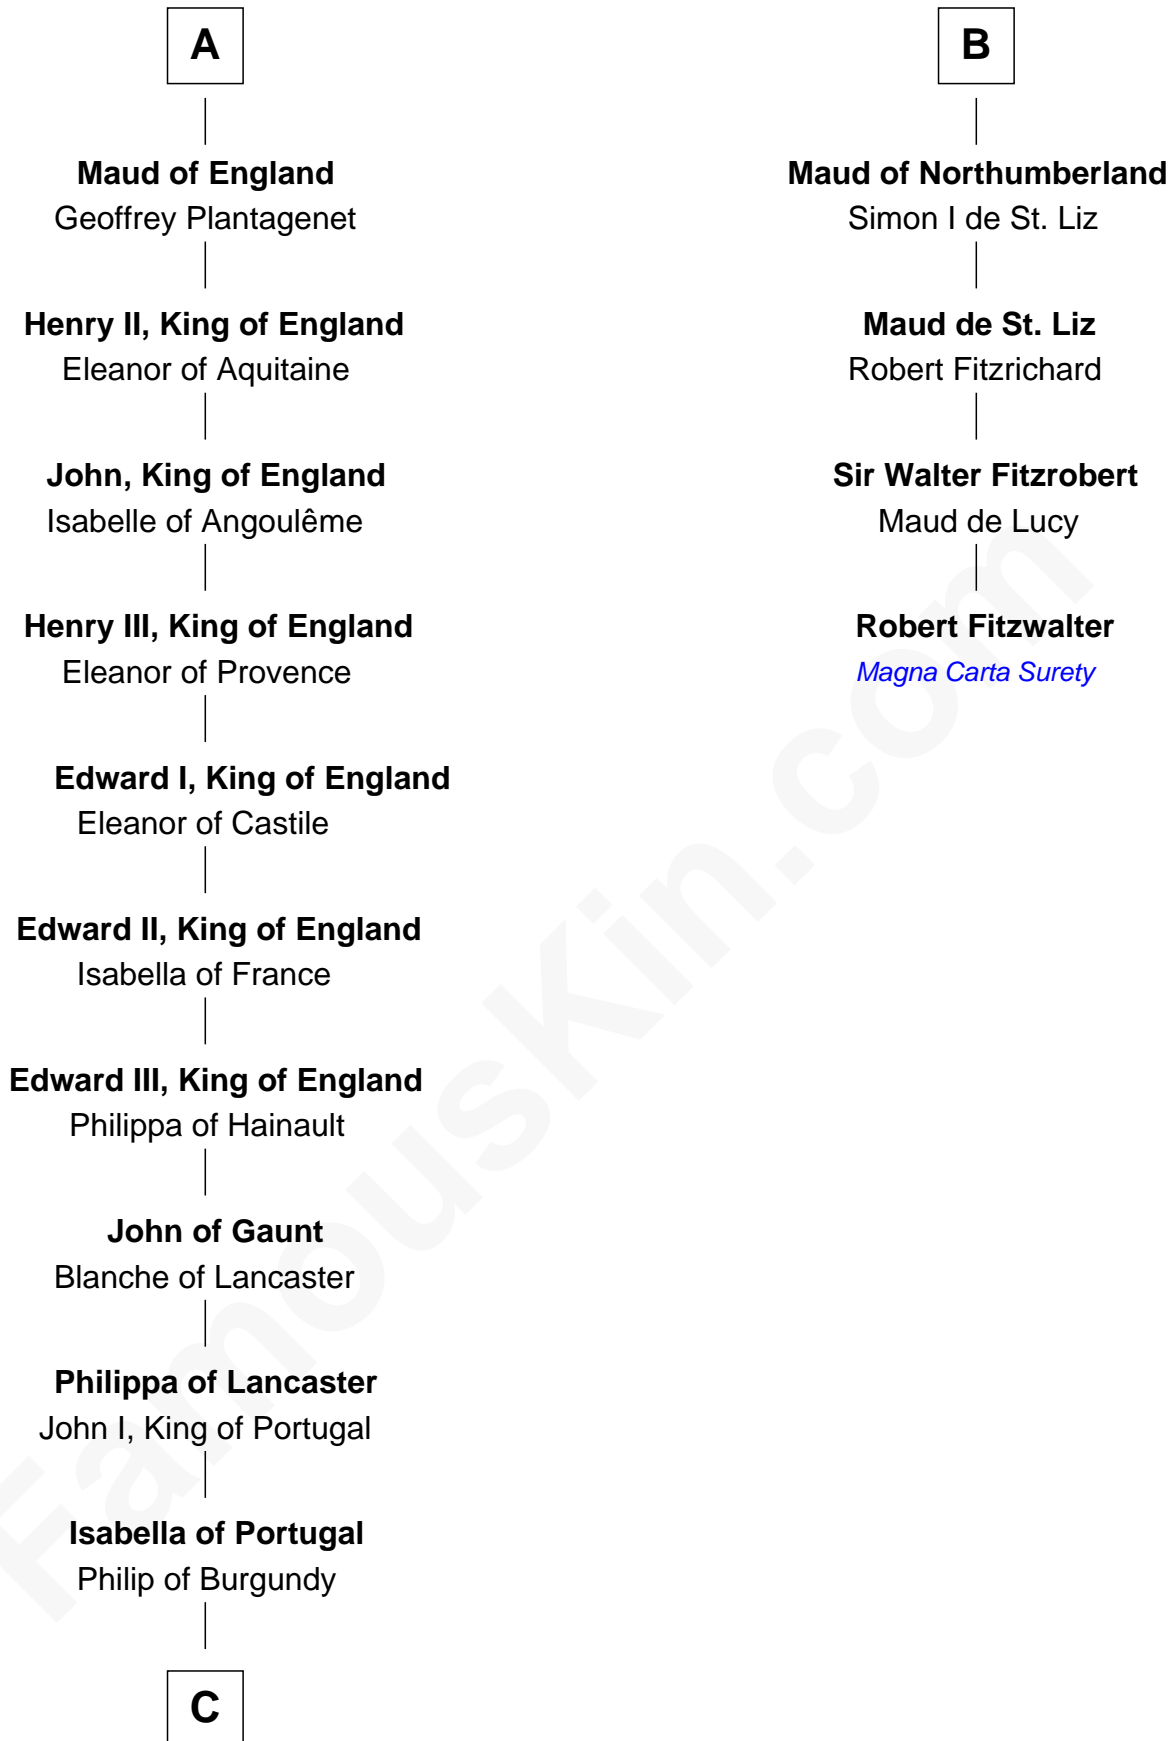

FamousKin.com

Relationship Chart of

Charles V

Holy Roman Emperor

10th cousin 10 times removed of

Robert Fitzwalter

Magna Carta Surety

Ermentrude -----