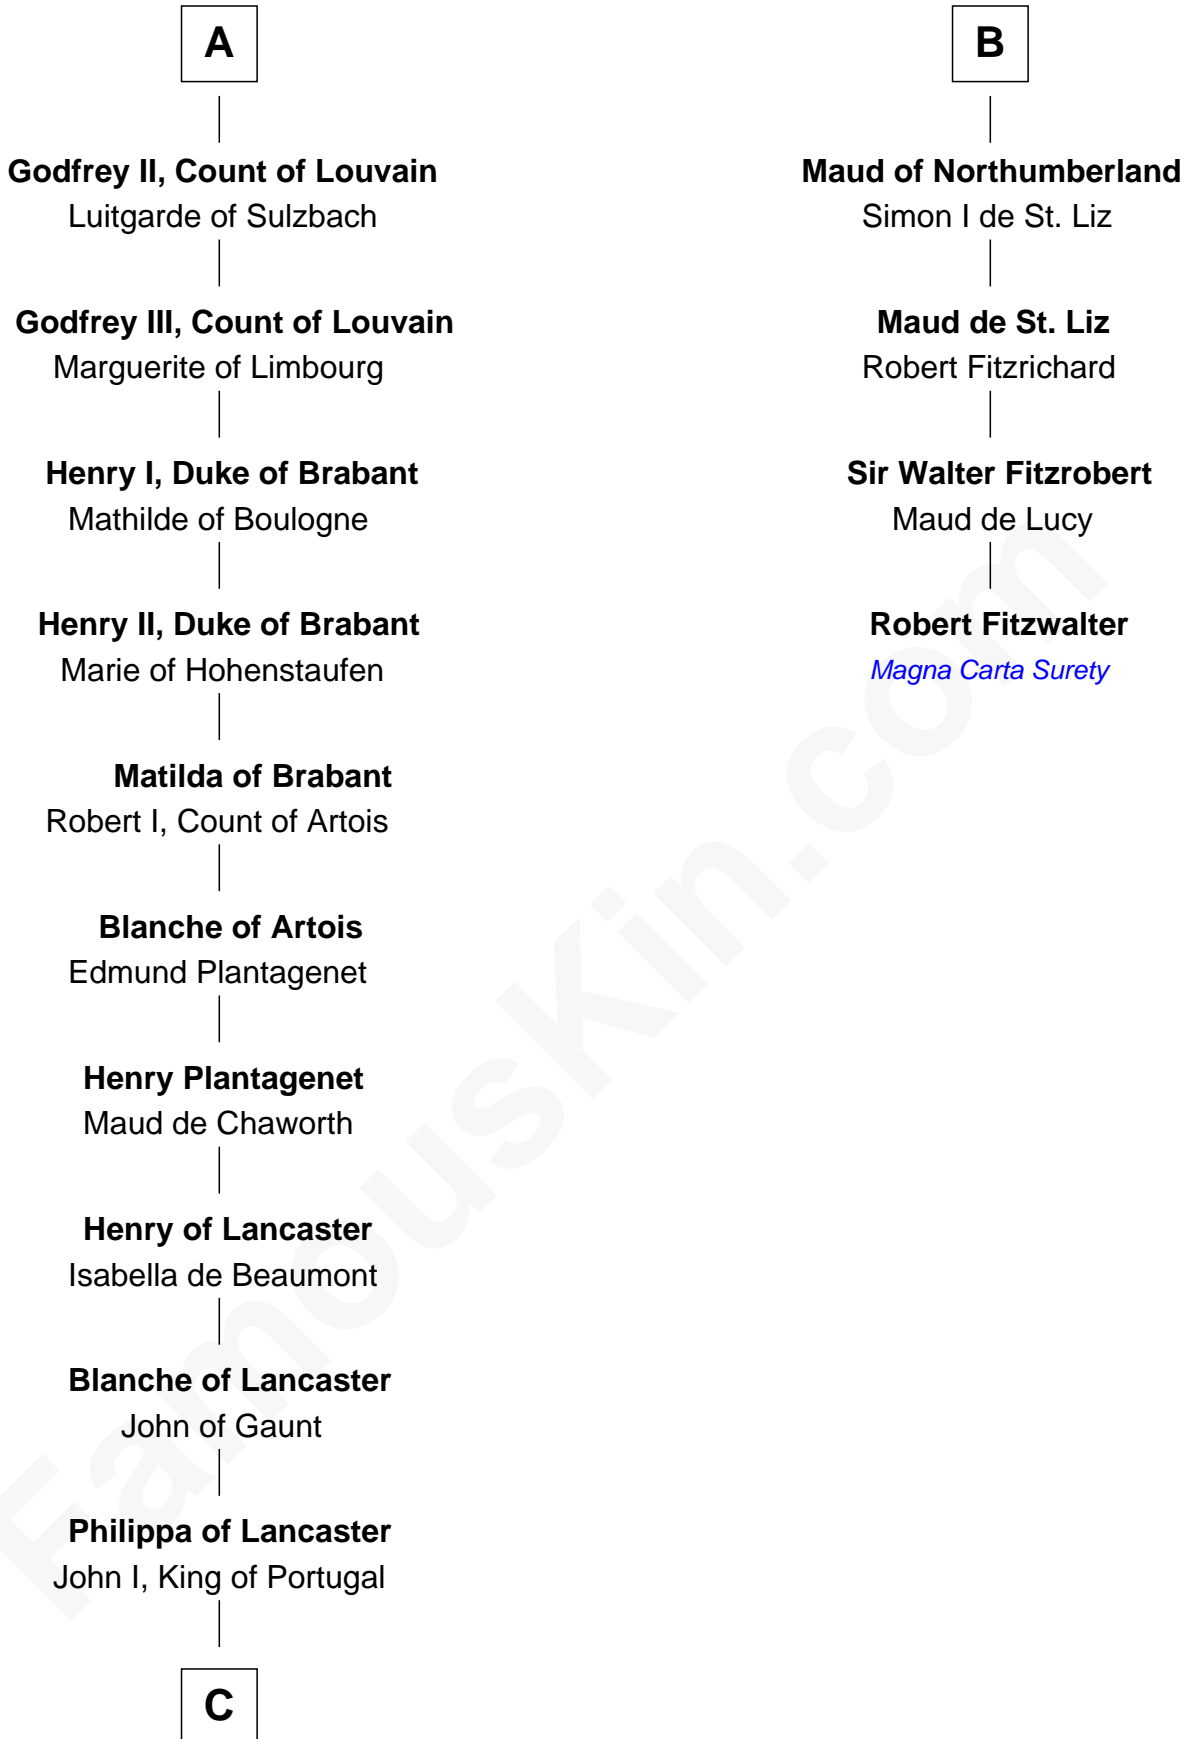

FamousKin.com

Relationship Chart of

Charles V

Holy Roman Emperor

10th cousin 11 times removed of

Robert Fitzwalter

Magna Carta Surety

FamousKin.com