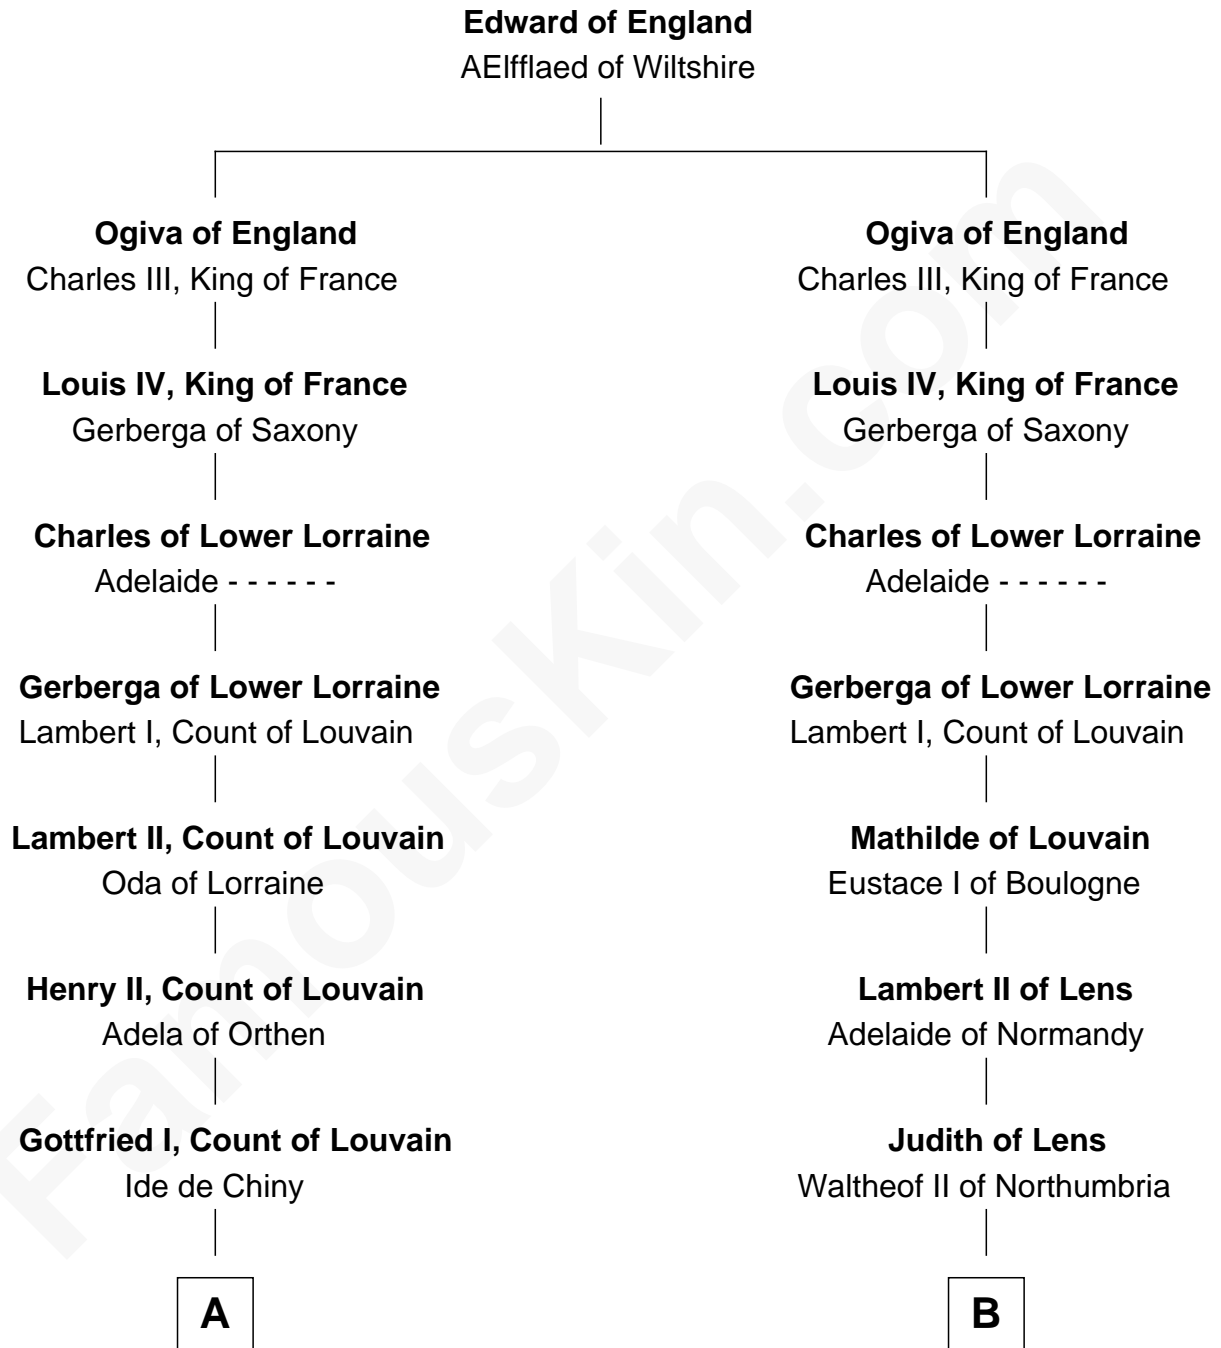

FamousKin.com

Relationship Chart of

Charles V

Holy Roman Emperor

10th cousin 11 times removed of

Robert Fitzwalter

Magna Carta Surety

FamousKin.com